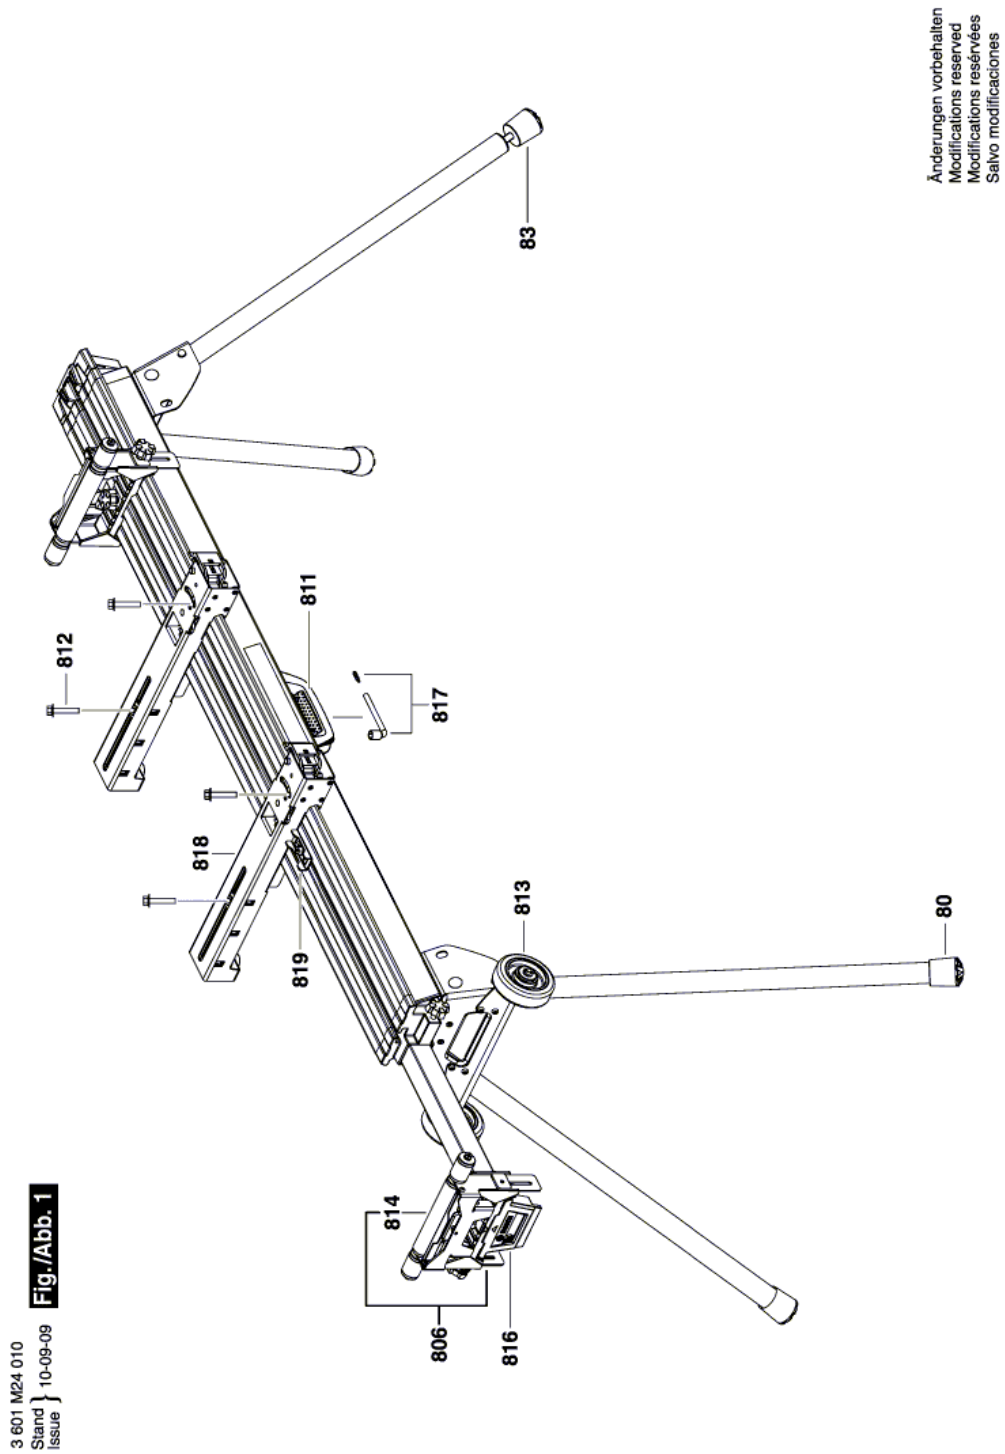

. - 3 601 M24 011 - GTA 3800www.powertools-aftersaleservice.com**BOSCH**

Item	Part Number	Description	Illustration	Price	Quantity	Price Group
80	1 609 B01 931	Rubber Bushing		1	-,-	3 18
83	1 609 B01 932	Adjustable Foot		1	-,-	1 19
806	1 609 B01 850	Workpiece support		1	-,-	1 37
811	1 609 B01 858	Set Of Handles		1	-,-	1 29
812	1 609 B01 859	Hardware package		1	-,-	1 18
813	1 609 B01 854	Wheel Set		1	-,-	1 35
814	1 609 B01 861	Roller Set		1	-,-	1 28
816	1 609 B01 864	End cap		1	-,-	1 27
817	1 609 B01 857	Socket Wrench		1	-,-	1 24
818	1 609 B02 007	Mounting Device		1	-,-	2 40
819	1 609 B01 863	Stop Bracket		1	-,-	1 22

Illustration - Type E

Information subject to change without further notice.