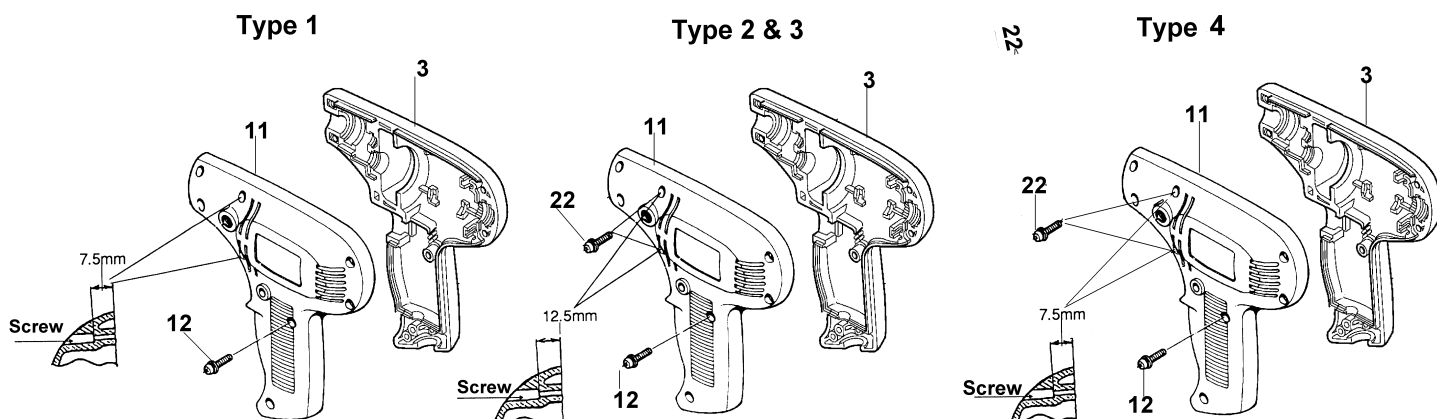

6" DISC SANDER

Model GV6000 (MJ)

Item No.	Part No.	No. Used	Description	Item No.	Part No.	No. Used	Description
1	153119-5	1	Gear Complete	20	953106-2	2	Rivet 0-5
2	214004-8	1	Plane Bearing 6	21	410047-0	1	Hex Wrench Holder
3	*	1	Housing (R)	22	*	2	P.H. Screw M4X25 (Type 2)
4	211033-2	1	Ball Bearing 608LB	50	253951-8	1	Countersunk Washer 10
5	241803-5	1	Fan 58	51	265812-0	1	Hex Socket Head Screw M8x20
6	615116-4	1	Armature Assy (Includes Items 4, 5 & 9)	100	652008-6	4	P.H. Screw M3.5x7
7	191956-9	2	Carbon Brush CB-75 (2pcs/Set)	101	654037-5	4	Insulated Terminal FV1.25-M3
8	643552-4	2	Brush Holder 5-8	Accessories			
9	211028-5	1	Ball Bearing 627LB	A01	743025-8	1	Plastic Pad (For Regular Abrasive Disc)
10	625101-9	1	Field Assy (With Item 19)	A02	743033-9	1	Pad 147 (For Pressure Sensitive Abrasive Disc)
11	*	1	Housing (L)	A03	-----	1	6" Abrasive Disc (Regular Type) (See Catalogue for Details)
12	911138-5	*	P.H. Screw M4x20	A04	-----	1	6" Sanding Disc (Pressure Sensitive Type) (See Catalogue for Details)
13	651232-8	1	Switch With Lock (4 Terminals) (Old 651225-5)	A05	152491-2	1	Side Handle 36 (Type 3)
14	931102-0	8	Hex Nut M4	A06	783203-8	1	Hex Wrench 5 (For Plastic Pad Screw)
15	911131-9	2	P.H. Screw M4x18 (With Washer)	A07	781017-9	1	Wrench 11 (For Spindle)
16	687002-9	1	Strain Relief				
17	682502-4	1	Cord Guard 8-85				
18	664013-1	1	Cord With Plug 2P-18-2.5				
19	654038-3	2	Insulated Terminal FV1.25-M4				

* SEE SERVICE CHANGES

SERVICE CHANGES

1. Change on Housing (L) & P.H. Screw.

Item No.	Description	Type 1	Type 2	Type 3	Type 4
3	Housing (R)	411605-5 (Orange - No Longer Available)	Longer Available)	411688-5 (Green)	182314-0 (Set)
11	Housing (L)	411604-7 (Orange - No Longer Available)	414824-2 (Orange)	414841-2 (Green)	
12	P.H. Screw M4x20	911138-5			
		8 pieces	6 pieces		
22	P.H. Screw M4x25	-----	911148-2 (M4X25)		911138-5 (M4X20)
		-----	2pcs		
	Serial No.	~ 30400		30401 ~ 91285E	91286E ~

Above parts are completely interchangeable as a set.