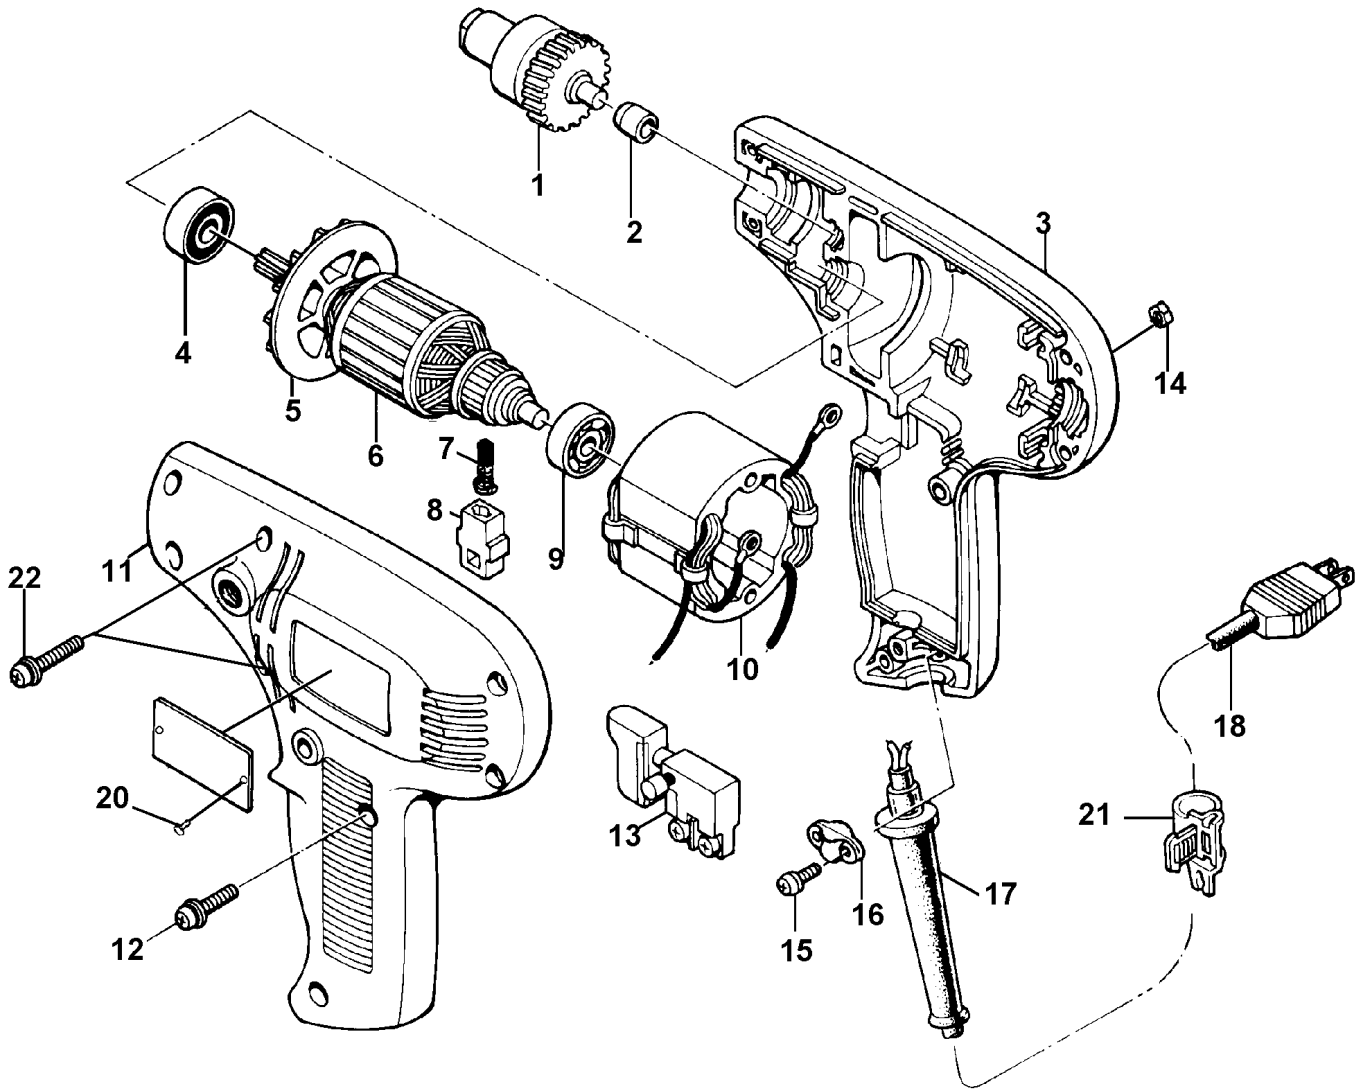

6" DISC SANDER

Model GV6000 (MJ)

Item No.	Part No.	No. Used	Description	Item No.	Part No.	No. Used	Description
1	153119-5	1	Gear Complete	20	953106-2	2	Rivet 0-5
2	214004-8	1	Plane Bearing 6	21	410047-0	1	Hex Wrench Holder
3	*	1	Housing (R)	22	*	2	P.H. Screw M4X25 (Type 2)
4	211033-2	1	Ball Bearing 608LB	50	253951-8	1	Countersunk Washer 10
5	241803-5	1	Fan 58	51	265812-0	1	Hex Socket Head Screw M8x20
6	615116-4	1	Armature Assy (Includes Items 4, 5 & 9)	100	652008-6	4	P.H. Screw M3.5x7
7	191956-9	2	Carbon Brush CB-75 (2pcs/Set)	101	654037-5	4	Insulated Terminal FV1.25-M3
8	643552-4	2	Brush Holder 5-8	Accessories			
9	211028-5	1	Ball Bearing 627LB	A01	743025-8	1	Plastic Pad (For Regular Abrasive Disc)
10	625101-9	1	Field Assy (With Item 19)	A02	743033-9	1	Pad 147 (For Pressure Sensitive Abrasive Disc)
11	*	1	Housing (L)	A03	-----	1	6" Abrasive Disc (Regular Type) (See Catalogue for Details)
12	911138-5	*	P.H. Screw M4x20	A04	-----	1	6" Sanding Disc (Pressure Sensitive Type) (See Catalogue for Details)
13	651232-8	1	Switch With Lock (4 Terminals) (Old 651225-5)	A05	152491-2	1	Side Handle 36 (Type 3)
14	931102-0	8	Hex Nut M4	A06	783203-8	1	Hex Wrench 5 (For Plastic Pad Screw)
15	911131-9	2	P.H. Screw M4x18 (With Washer)	A07	781017-9	1	Wrench 11 (For Spindle)
16	687002-9	1	Strain Relief				
17	682502-4	1	Cord Guard 8-85				
18	664013-1	1	Cord With Plug 2P-18-2.5				
19	654038-3	2	Insulated Terminal FV1.25-M4				

* SEE SERVICE CHANGES

SERVICE CHANGES

1. Change on Housing (L) & P.H. Screw.

Item No.	Description	Type 1	Type 2	Type 3	Type 4
3	Housing (R)	411605-5 (Orange - No Longer Available)	Longer Available)	411688-5 (Green)	182314-0 (Set)
11	Housing (L)	411604-7 (Orange - No Longer Available)	414824-2 (Orange)	414841-2 (Green)	
12	P.H. Screw M4x20	911138-5			
		8 pieces	6 pieces		
22	P.H. Screw M4x25	-----	911148-2 (M4X25)		911138-5 (M4X20)
		-----	2pcs		
	Serial No.	~ 30400		30401 ~ 91285E	91286E ~

Above parts are completely interchangeable as a set.