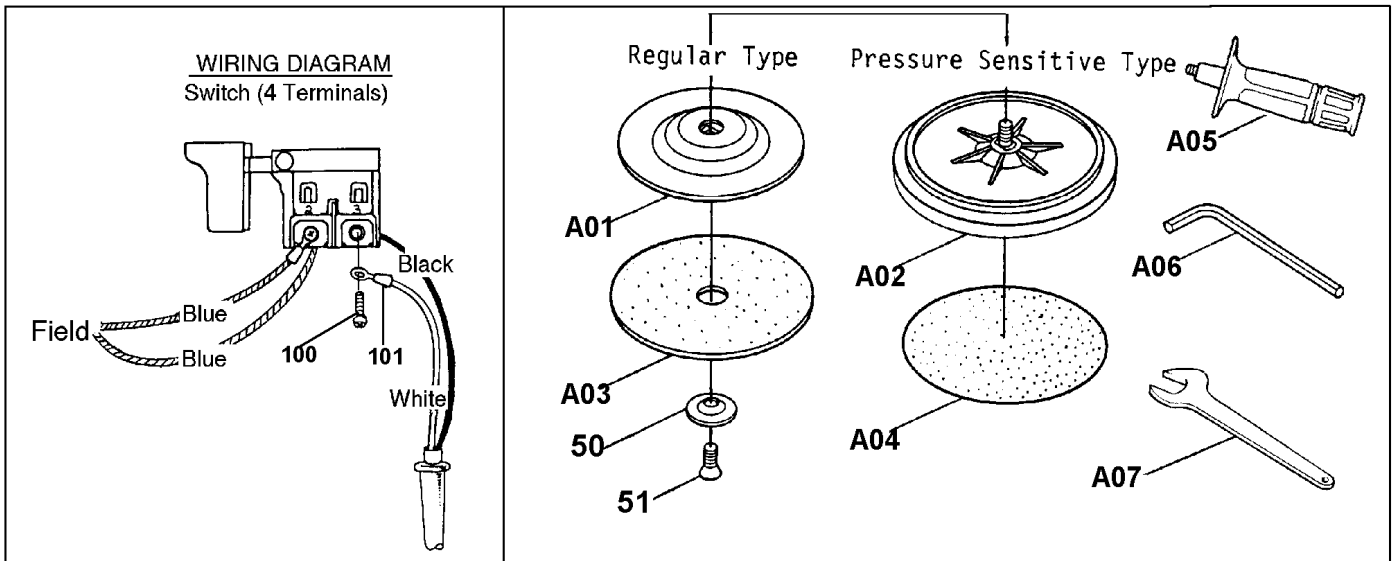

6" DISC SANDER

Model GV6000 (MJ)

Item No.	Part No.	No. Used	Description	Item No.	Part No.	No. Used	Description
1	153119-5	1	Gear Complete	20	953106-2	2	Rivet 0-5
2	214004-8	1	Plane Bearing 6	21	410047-0	1	Hex Wrench Holder
3	*	1	Housing (R)	22	*	2	P.H. Screw M4X25 (Type 2)
4	211033-2	1	Ball Bearing 608LB	50	253951-8	1	Countersunk Washer 10
5	241803-5	1	Fan 58	51	265812-0	1	Hex Socket Head Screw M8x20
6	615116-4	1	Armature Assy (Includes Items 4, 5 & 9)	100	652008-6	4	P.H. Screw M3.5x7
7	191956-9	2	Carbon Brush CB-75 (2pcs/Set)	101	654037-5	4	Insulated Terminal FV1.25-M3
8	643552-4	2	Brush Holder 5-8	Accessories			
9	211028-5	1	Ball Bearing 627LB	A01	743025-8	1	Plastic Pad (For Regular Abrasive Disc)
10	625101-9	1	Field Assy (With Item 19)	A02	743033-9	1	Pad 147 (For Pressure Sensitive Abrasive Disc)
11	*	1	Housing (L)	A03	-----	1	6" Abrasive Disc (Regular Type) (See Catalogue for Details)
12	911138-5	*	P.H. Screw M4x20	A04	-----	1	6" Sanding Disc (Pressure Sensitive Type) (See Catalogue for Details)
13	651232-8	1	Switch With Lock (4 Terminals) (Old 651225-5)	A05	152491-2	1	Side Handle 36 (Type 3)
14	931102-0	8	Hex Nut M4	A06	783203-8	1	Hex Wrench 5 (For Plastic Pad Screw)
15	911131-9	2	P.H. Screw M4x18 (With Washer)	A07	781017-9	1	Wrench 11 (For Spindle)
16	687002-9	1	Strain Relief				
17	682502-4	1	Cord Guard 8-85				
18	664013-1	1	Cord With Plug 2P-18-2.5				
19	654038-3	2	Insulated Terminal FV1.25-M4				

* SEE SERVICE CHANGES

SERVICE CHANGES

1. Change on Housing (L) & P.H. Screw.

Item No.	Description	Type 1	Type 2	Type 3	Type 4
3	Housing (R)	411605-5 (Orange - No Longer Available)	Longer Available)	411688-5 (Green)	182314-0 (Set)
11	Housing (L)	411604-7 (Orange - No Longer Available)	414824-2 (Orange)	414841-2 (Green)	
12	P.H. Screw M4x20	911138-5			
		8 pieces	6 pieces		
22	P.H. Screw M4x25	-----	911148-2 (M4X25)		911138-5 (M4X20)
		-----	2pcs		
	Serial No.	~ 30400		30401 ~ 91285E	91286E ~