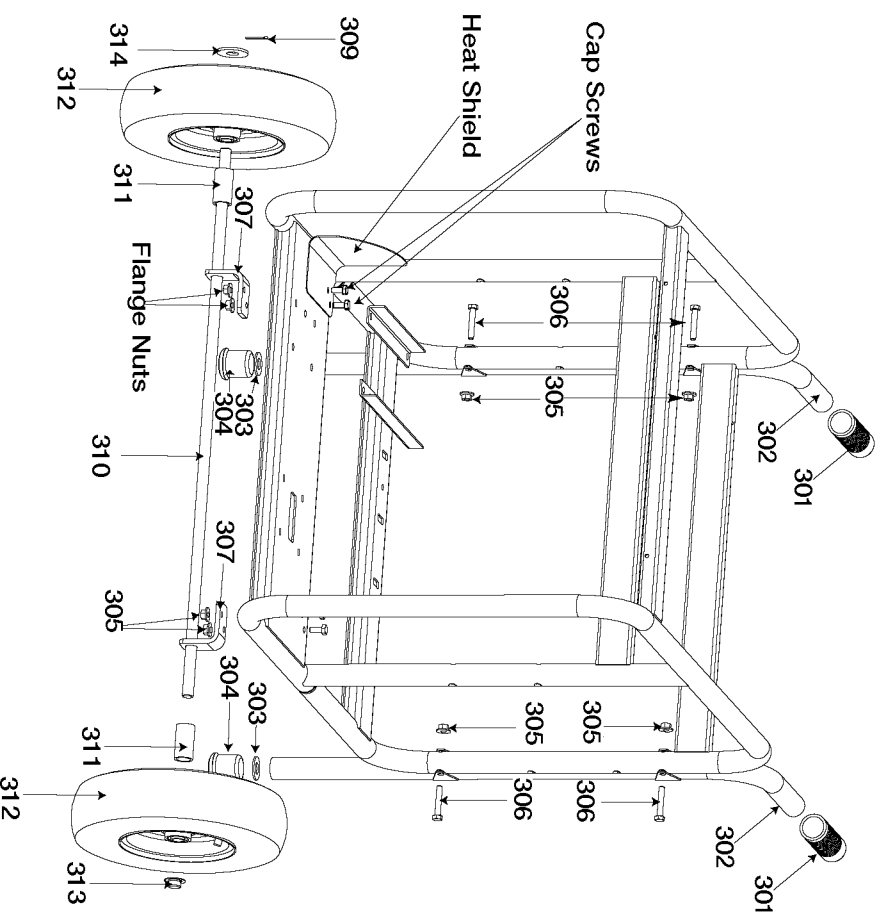

LUBE WITH LIGHT OIL OR SOAP PRIOR TO INSTALLATION

LUBE WITH LIGHT OIL OR SOAP PRIOR TO INSTALLATION 26

TORQUE 20-30 IN-LBS

TORQUE  
60-70 IN-LBS 41

REMOVE EXISTING WASHER  
AND NUT AND INSTALL WIRES  
AS SHOWN. TORQUE 96-120 IN-LBS.

## Parts List for H1000 Type 0

Item Number	Part Number	Description	Qty Required
1	Z-GS-0795	TANK FUEL 7G SS	1
2	000000-00	No Longer Available	1
3	Z-A14582	HOSE FUEL	1
4	000000-00	No Longer Available	1
4	000000-00	No Longer Available	1
5	GS-0863	CAP FUEL W/GAUGE	1
6	91895680	SCREW .250-20X.750 H	1
7	SSN-632	WASHER .875 OD .375	1
8	GS-0227	CLAMP FUEL .50	1
9	GS-0033	ISOLATOR VIBRATION 1	1
10	SSF-8150	NUT .312-18 UNC HEX	1
11	GS-0492	SPACER 5/16	1
12	000000-00	No Longer Available	1
13	SS-12-CD	SCREW .313-18X.750 H	1
14	000000-00	No Longer Available	1
19	N017772	LOCK WASHER	1
20	GS-0118	STRAP GROUND	1
21	330016-13	WASHER	1
22	SSF-3121-ZN	SCREW .313-18X1.75 H	1
23	GS-0117	LUG GROUND	1
24	N002562	SCREW	1
25	000000-00	No Longer Available	1
26	N103455	GROMMET	1
27	GS-0437	DRAIN COCK	1
29	000000-00	No Longer Available	1
30	000000-00	No Longer Available	1
31	D21829	SCREW M8X1.25X25 HEX	1