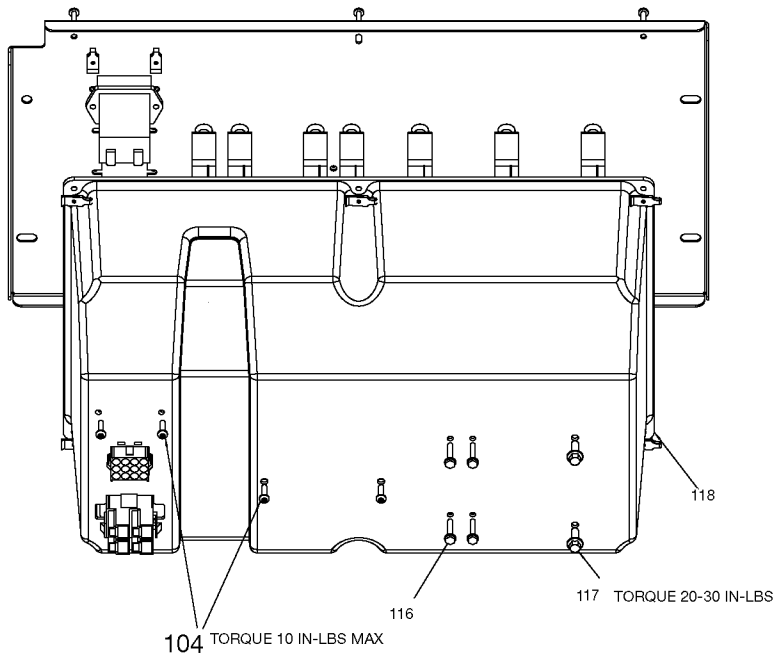

LUBE WITH LIGHT OIL OR SOAP PRIOR TO INSTALLATION

LUBE WITH LIGHT OIL OR SOAP PRIOR TO INSTALLATION 26

TORQUE 20-30 IN-LBS

TORQUE  
60-70 IN-LBS 41

REMOVE EXISTING WASHER  
AND NUT AND INSTALL WIRES  
AS SHOWN. TORQUE 96-120 IN-LBS.

## Parts List for H1000 Type 0

Item Number	Part Number	Description	Qty Required
1	Z-GS-0795	TANK FUEL 7G SS	1
2	000000-00	No Longer Available	1
3	Z-A14582	HOSE FUEL	1
4	000000-00	No Longer Available	1
4	000000-00	No Longer Available	1
5	GS-0863	CAP FUEL W/GAUGE	1
6	91895680	SCREW .250-20X.750 H	1
7	SSN-632	WASHER .875 OD .375	1
8	GS-0227	CLAMP FUEL .50	1
9	GS-0033	ISOLATOR VIBRATION 1	1
10	SSF-8150	NUT .312-18 UNC HEX	1
11	GS-0492	SPACER 5/16	1
12	000000-00	No Longer Available	1
13	SS-12-CD	SCREW .313-18X.750 H	1
14	000000-00	No Longer Available	1
19	N017772	LOCK WASHER	1
20	GS-0118	STRAP GROUND	1
21	330016-13	WASHER	1
22	SSF-3121-ZN	SCREW .313-18X1.75 H	1
23	GS-0117	LUG GROUND	1
24	N002562	SCREW	1
25	000000-00	No Longer Available	1
26	N103455	GROMMET	1
27	GS-0437	DRAIN COCK	1
29	000000-00	No Longer Available	1
30	000000-00	No Longer Available	1
31	D21829	SCREW M8X1.25X25 HEX	1