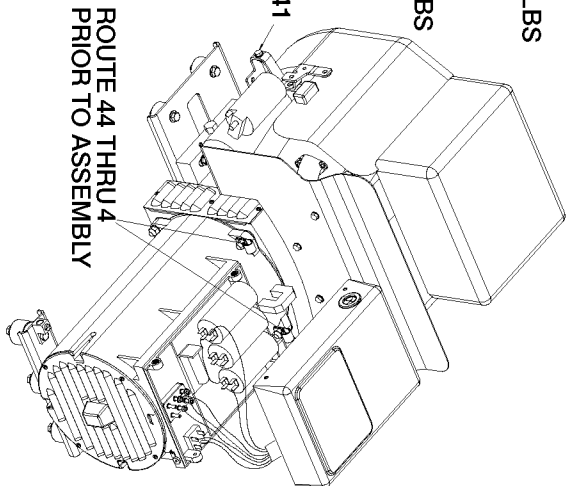

LUBE WITH LIGHT OIL OR SOAP PRIOR TO INSTALLATION

LUBE WITH LIGHT OIL OR SOAP PRIOR TO INSTALLATION 26

TORQUE 20-30 IN-LBS

TORQUE  
60-70 IN-LBS 41

REMOVE EXISTING WASHER  
AND NUT AND INSTALL WIRES  
AS SHOWN. TORQUE 96-120 IN-LBS.

## Parts List for H1000 Type 0

Item Number	Part Number	Description	Qty Required
1	Z-GS-0795	TANK FUEL 7G SS	1
2	000000-00	No Longer Available	1
3	Z-A14582	HOSE FUEL	1
4	000000-00	No Longer Available	1
4	000000-00	No Longer Available	1
5	GS-0863	CAP FUEL W/GAUGE	1
6	91895680	SCREW .250-20X.750 H	1
7	SSN-632	WASHER .875 OD .375	1
8	GS-0227	CLAMP FUEL .50	1
9	GS-0033	ISOLATOR VIBRATION 1	1
10	SSF-8150	NUT .312-18 UNC HEX	1
11	GS-0492	SPACER 5/16	1
12	000000-00	No Longer Available	1
13	SS-12-CD	SCREW .313-18X.750 H	1
14	000000-00	No Longer Available	1
19	N017772	LOCK WASHER	1
20	GS-0118	STRAP GROUND	1
21	330016-13	WASHER	1
22	SSF-3121-ZN	SCREW .313-18X1.75 H	1
23	GS-0117	LUG GROUND	1
24	N002562	SCREW	1
25	000000-00	No Longer Available	1
26	N103455	GROMMET	1
27	GS-0437	DRAIN COCK	1
29	000000-00	No Longer Available	1
30	000000-00	No Longer Available	1
31	D21829	SCREW M8X1.25X25 HEX	1