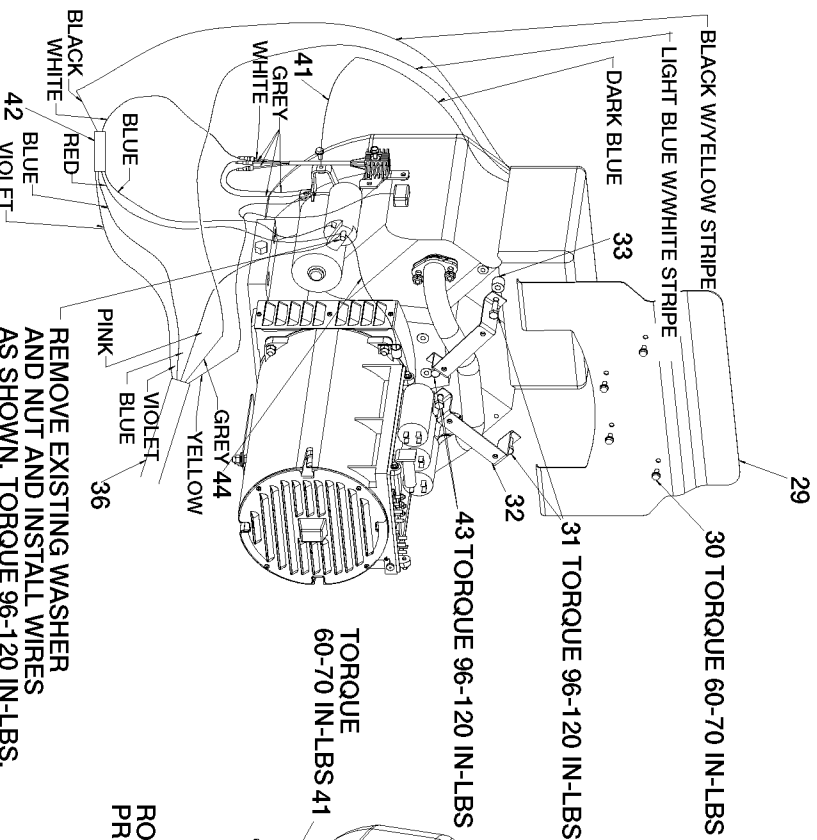

LUBE WITH LIGHT OIL OR SOAP PRIOR TO INSTALLATION

LUBE WITH LIGHT OIL OR SOAP PRIOR TO INSTALLATION 26

TORQUE 20-30 IN-LBS

TORQUE  
60-70 IN-LBS 41

REMOVE EXISTING WASHER  
AND NUT AND INSTALL WIRES  
AS SHOWN. TORQUE 96-120 IN-LBS.

## Parts List for H1000 Type 0

Item Number	Part Number	Description	Qty Required
1	Z-GS-0795	TANK FUEL 7G SS	1
2	000000-00	No Longer Available	1
3	Z-A14582	HOSE FUEL	1
4	000000-00	No Longer Available	1
4	000000-00	No Longer Available	1
5	GS-0863	CAP FUEL W/GAUGE	1
6	91895680	SCREW .250-20X.750 H	1
7	SSN-632	WASHER .875 OD .375	1
8	GS-0227	CLAMP FUEL .50	1
9	GS-0033	ISOLATOR VIBRATION 1	1
10	SSF-8150	NUT .312-18 UNC HEX	1
11	GS-0492	SPACER 5/16	1
12	000000-00	No Longer Available	1
13	SS-12-CD	SCREW .313-18X.750 H	1
14	000000-00	No Longer Available	1
19	N017772	LOCK WASHER	1
20	GS-0118	STRAP GROUND	1
21	330016-13	WASHER	1
22	SSF-3121-ZN	SCREW .313-18X1.75 H	1
23	GS-0117	LUG GROUND	1
24	N002562	SCREW	1
25	000000-00	No Longer Available	1
26	N103455	GROMMET	1
27	GS-0437	DRAIN COCK	1
29	000000-00	No Longer Available	1
30	000000-00	No Longer Available	1
31	D21829	SCREW M8X1.25X25 HEX	1