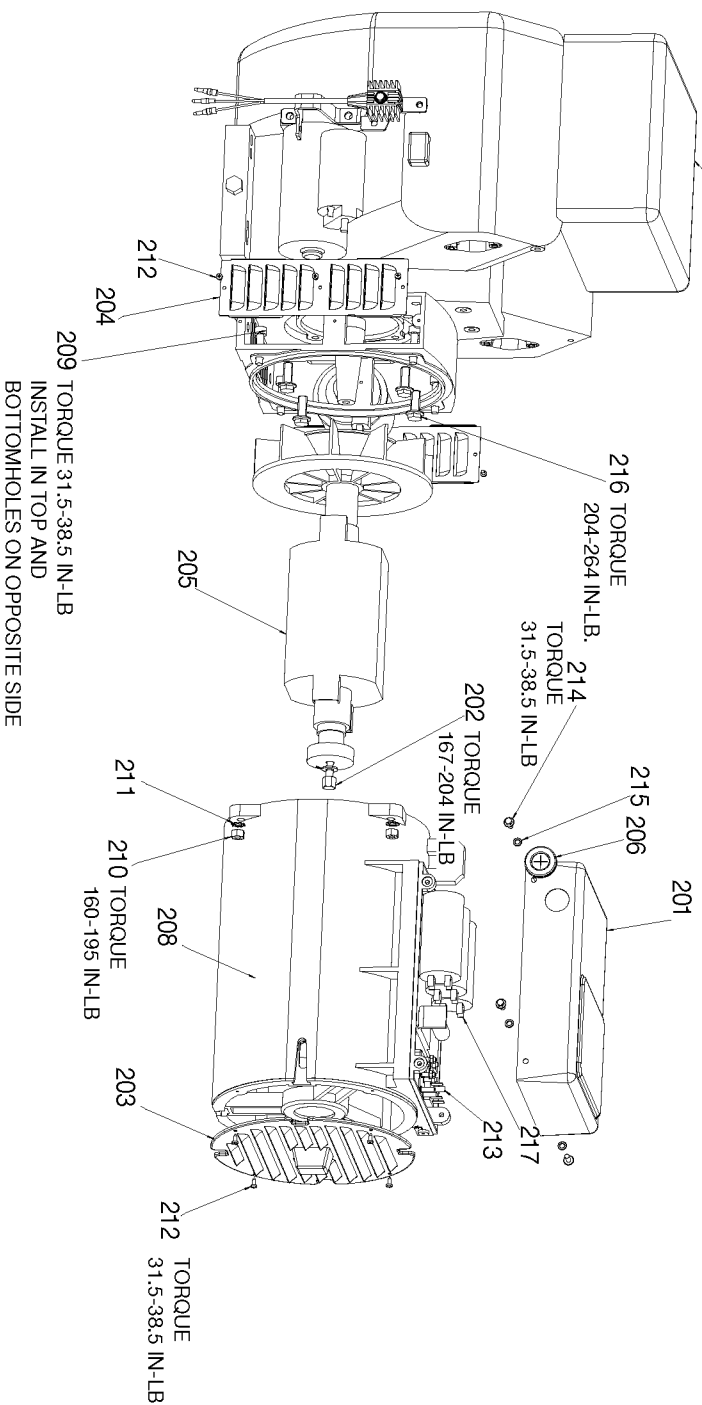

LUBE WITH LIGHT OIL OR SOAP PRIOR TO INSTALLATION

LUBE WITH LIGHT OIL OR SOAP PRIOR TO INSTALLATION 26

TORQUE 20-30 IN-LBS

TORQUE  
60-70 IN-LBS 41

REMOVE EXISTING WASHER  
AND NUT AND INSTALL WIRES  
AS SHOWN. TORQUE 96-120 IN-LBS.

## Parts List for H1000 Type 0

Item Number	Part Number	Description	Qty Required
1	Z-GS-0795	TANK FUEL 7G SS	1
2	000000-00	No Longer Available	1
3	Z-A14582	HOSE FUEL	1
4	000000-00	No Longer Available	1
4	000000-00	No Longer Available	1
5	GS-0863	CAP FUEL W/GAUGE	1
6	91895680	SCREW .250-20X.750 H	1
7	SSN-632	WASHER .875 OD .375	1
8	GS-0227	CLAMP FUEL .50	1
9	GS-0033	ISOLATOR VIBRATION 1	1
10	SSF-8150	NUT .312-18 UNC HEX	1
11	GS-0492	SPACER 5/16	1
12	000000-00	No Longer Available	1
13	SS-12-CD	SCREW .313-18X.750 H	1
14	000000-00	No Longer Available	1
19	N017772	LOCK WASHER	1
20	GS-0118	STRAP GROUND	1
21	330016-13	WASHER	1
22	SSF-3121-ZN	SCREW .313-18X1.75 H	1
23	GS-0117	LUG GROUND	1
24	N002562	SCREW	1
25	000000-00	No Longer Available	1
26	N103455	GROMMET	1
27	GS-0437	DRAIN COCK	1
29	000000-00	No Longer Available	1
30	000000-00	No Longer Available	1
31	D21829	SCREW M8X1.25X25 HEX	1