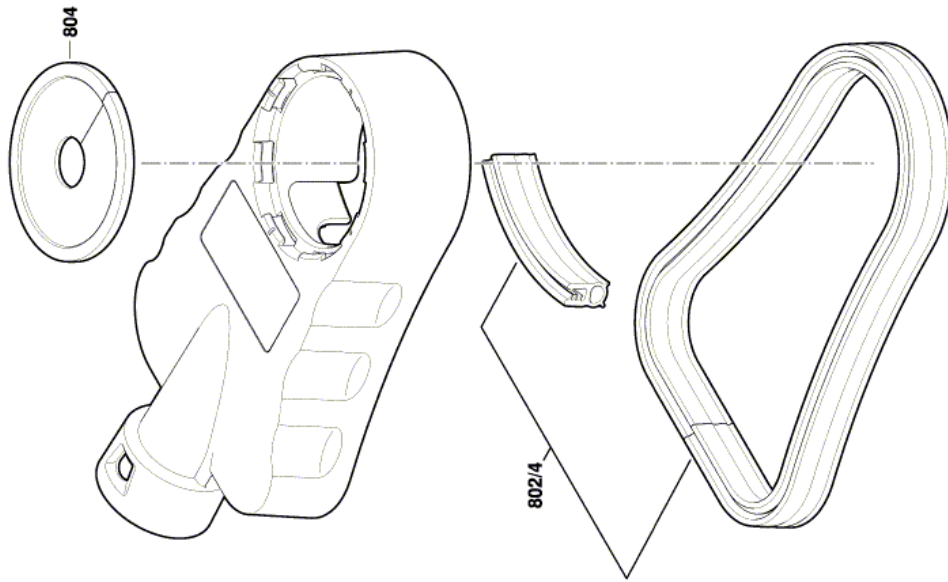

Illustration - Type E

1 600 A00 1G7
Issue | 13-11-07
Stand | **Fig./Abb. 1**

Modifications reserved
Änderungen vorbehalten
Modificaciones reservées
Salvo modificaciones

Information subject to change without further notice.