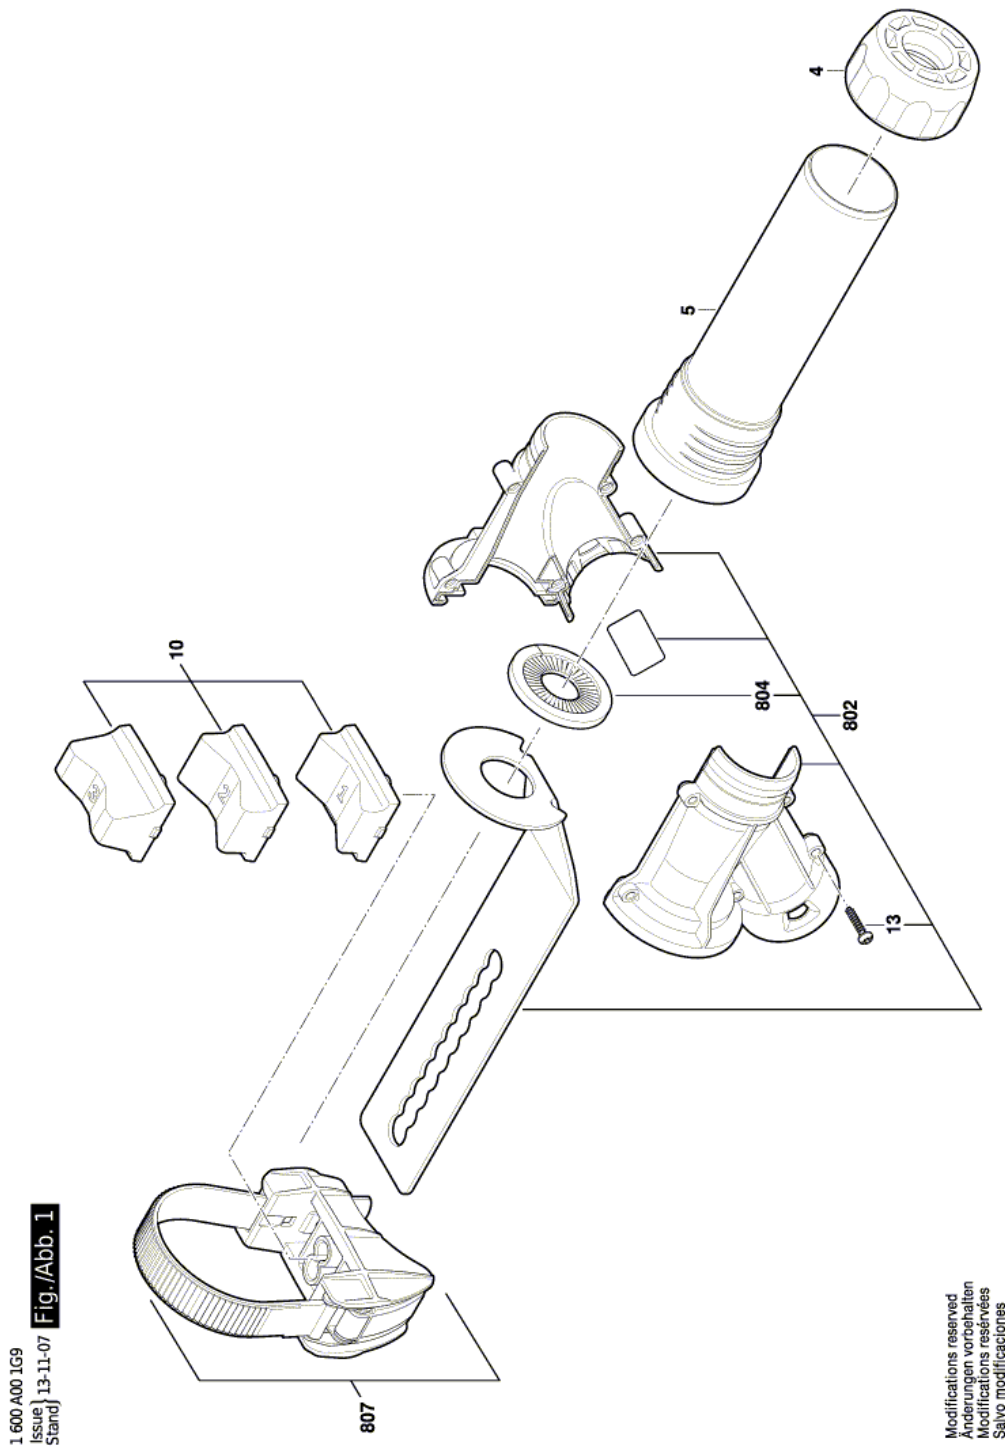

Illustration - Type E

Information subject to change without further notice.