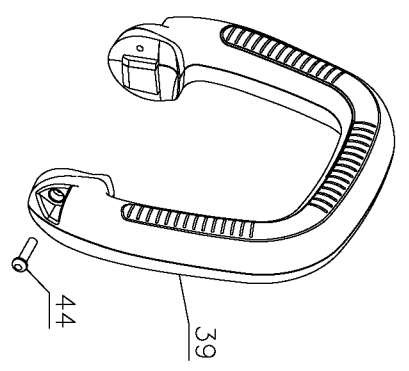

800

39

44

47

45

46

47

49

48

12

10

9

4

6

23

21

22

19

20

37

36

38

24

41

1

1

2

Parts List for HH2450 Type 3

Item Number	Part Number	Description	Qty Required
1	491389-00	CLAMSHELL SET	1
2	330019-13	SCREW,M4X19	10
4	90519152	ARMATURE&FIELD	1
6	90525135	BRUSH	2
9	477775-00	INTERSHAFT	1
10	488059-00SV	GEAR & SHAFT AS	1
12	478564-00	BEARING SUPPORT	1
13	478565-00	SUPPORT ASSY.	1
15	90520526SV	BLADE & GEAR	1
19	394263-00	SPRING	1
20	394262-00	COMP. SPRING	1
21	477931-00	TRIGGER	1
22	477930-00	LOCK BUTTON	1
23	90541380	SWITCH	1
24	330062-08	CORD&PLUG	1
25	477996-01	LEAD WIRE	1
33	90526767	SLEEVE BEARING	1
36	821070	CORD CLAMP	1
37	330019-02	SCREW,PLASTITE	2
38	330005-06	PROTECTOR CORD	1
39	478789-00	BAIL HANDLE	1
41	000000-00	No Longer Available	1
44	330013-04	SCREW	2
45	394476-00	SPACER	9
46	98022-16	SCREW	7
47	148641-00	NUT,LOCK	9
48	371954-01	BLADE BOLT	2