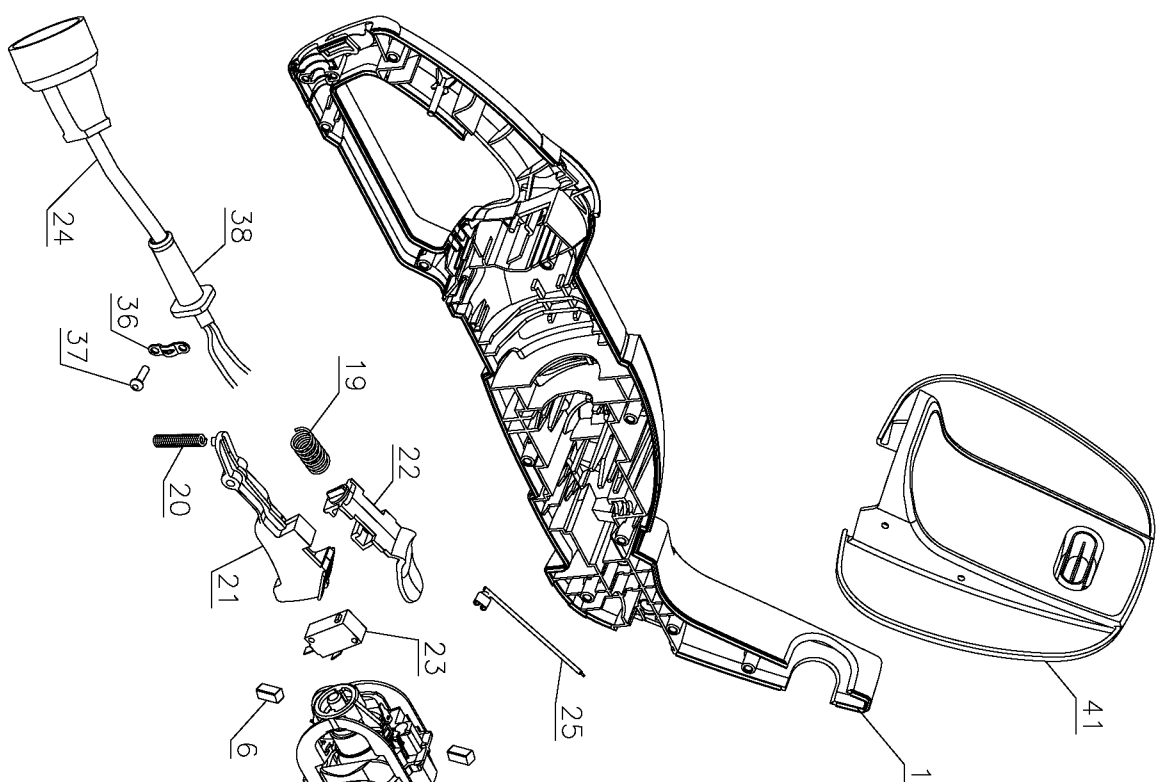

800

39

44

47

45

46

47

49

48

12

10

9

4

6

23

21

22

19

20

37

36

38

24

41

1

1

2

Parts List for HH2450 Type 3

Item Number	Part Number	Description	Qty Required
1	491389-00	CLAMSHELL SET	1
2	330019-13	SCREW,M4X19	10
4	90519152	ARMATURE&FIELD	1
6	90525135	BRUSH	2
9	477775-00	INTERSHAFT	1
10	488059-00SV	GEAR & SHAFT AS	1
12	478564-00	BEARING SUPPORT	1
13	478565-00	SUPPORT ASSY.	1
15	90520526SV	BLADE & GEAR	1
19	394263-00	SPRING	1
20	394262-00	COMP. SPRING	1
21	477931-00	TRIGGER	1
22	477930-00	LOCK BUTTON	1
23	90541380	SWITCH	1
24	330062-08	CORD&PLUG	1
25	477996-01	LEAD WIRE	1
33	90526767	SLEEVE BEARING	1
36	821070	CORD CLAMP	1
37	330019-02	SCREW,PLASTITE	2
38	330005-06	PROTECTOR CORD	1
39	478789-00	BAIL HANDLE	1
41	000000-00	No Longer Available	1
44	330013-04	SCREW	2
45	394476-00	SPACER	9
46	98022-16	SCREW	7
47	148641-00	NUT,LOCK	9
48	371954-01	BLADE BOLT	2