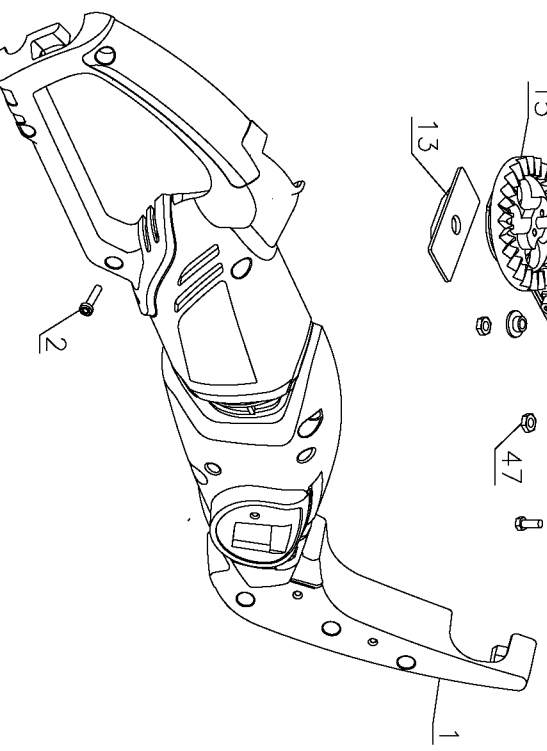

800

39

44

47

45

46

47

49

48

12

10

9

4

6

23

21

22

19

20

37

36

38

24

41

1

1

2

Parts List for HH2450 Type 3

Item Number	Part Number	Description	Qty Required
1	491389-00	CLAMSHELL SET	1
2	330019-13	SCREW,M4X19	10
4	90519152	ARMATURE&FIELD	1
6	90525135	BRUSH	2
9	477775-00	INTERSHAFT	1
10	488059-00SV	GEAR & SHAFT AS	1
12	478564-00	BEARING SUPPORT	1
13	478565-00	SUPPORT ASSY.	1
15	90520526SV	BLADE & GEAR	1
19	394263-00	SPRING	1
20	394262-00	COMP. SPRING	1
21	477931-00	TRIGGER	1
22	477930-00	LOCK BUTTON	1
23	90541380	SWITCH	1
24	330062-08	CORD&PLUG	1
25	477996-01	LEAD WIRE	1
33	90526767	SLEEVE BEARING	1
36	821070	CORD CLAMP	1
37	330019-02	SCREW,PLASTITE	2
38	330005-06	PROTECTOR CORD	1
39	478789-00	BAIL HANDLE	1
41	000000-00	No Longer Available	1
44	330013-04	SCREW	2
45	394476-00	SPACER	9
46	98022-16	SCREW	7
47	148641-00	NUT,LOCK	9
48	371954-01	BLADE BOLT	2