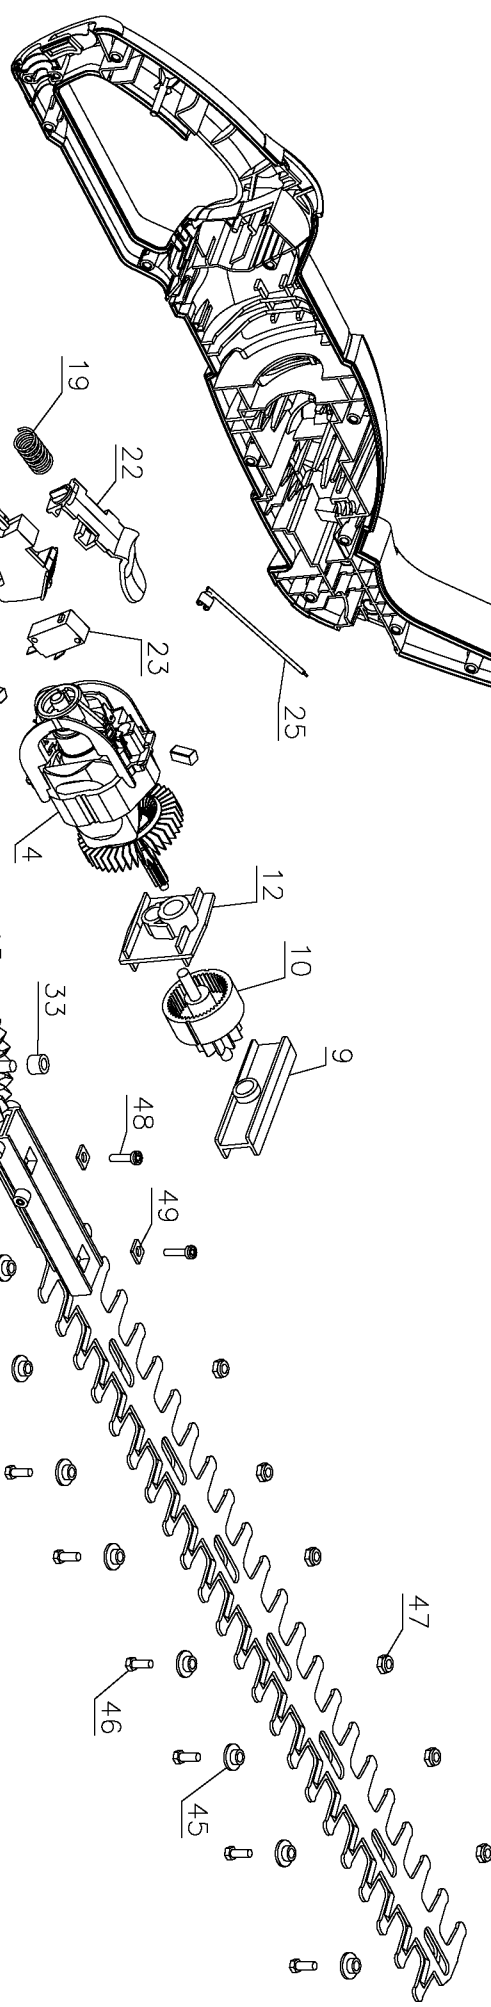

800

39

44

47

45

46

47

49

48

12

10

9

4

6

23

21

22

19

20

37

36

38

24

41

1

1

2

Parts List for HH2450 Type 3

Item Number	Part Number	Description	Qty Required
1	491389-00	CLAMSHELL SET	1
2	330019-13	SCREW,M4X19	10
4	90519152	ARMATURE&FIELD	1
6	90525135	BRUSH	2
9	477775-00	INTERSHAFT	1
10	488059-00SV	GEAR & SHAFT AS	1
12	478564-00	BEARING SUPPORT	1
13	478565-00	SUPPORT ASSY.	1
15	90520526SV	BLADE & GEAR	1
19	394263-00	SPRING	1
20	394262-00	COMP. SPRING	1
21	477931-00	TRIGGER	1
22	477930-00	LOCK BUTTON	1
23	90541380	SWITCH	1
24	330062-08	CORD&PLUG	1
25	477996-01	LEAD WIRE	1
33	90526767	SLEEVE BEARING	1
36	821070	CORD CLAMP	1
37	330019-02	SCREW,PLASTITE	2
38	330005-06	PROTECTOR CORD	1
39	478789-00	BAIL HANDLE	1
41	000000-00	No Longer Available	1
44	330013-04	SCREW	2
45	394476-00	SPACER	9
46	98022-16	SCREW	7
47	148641-00	NUT,LOCK	9
48	371954-01	BLADE BOLT	2