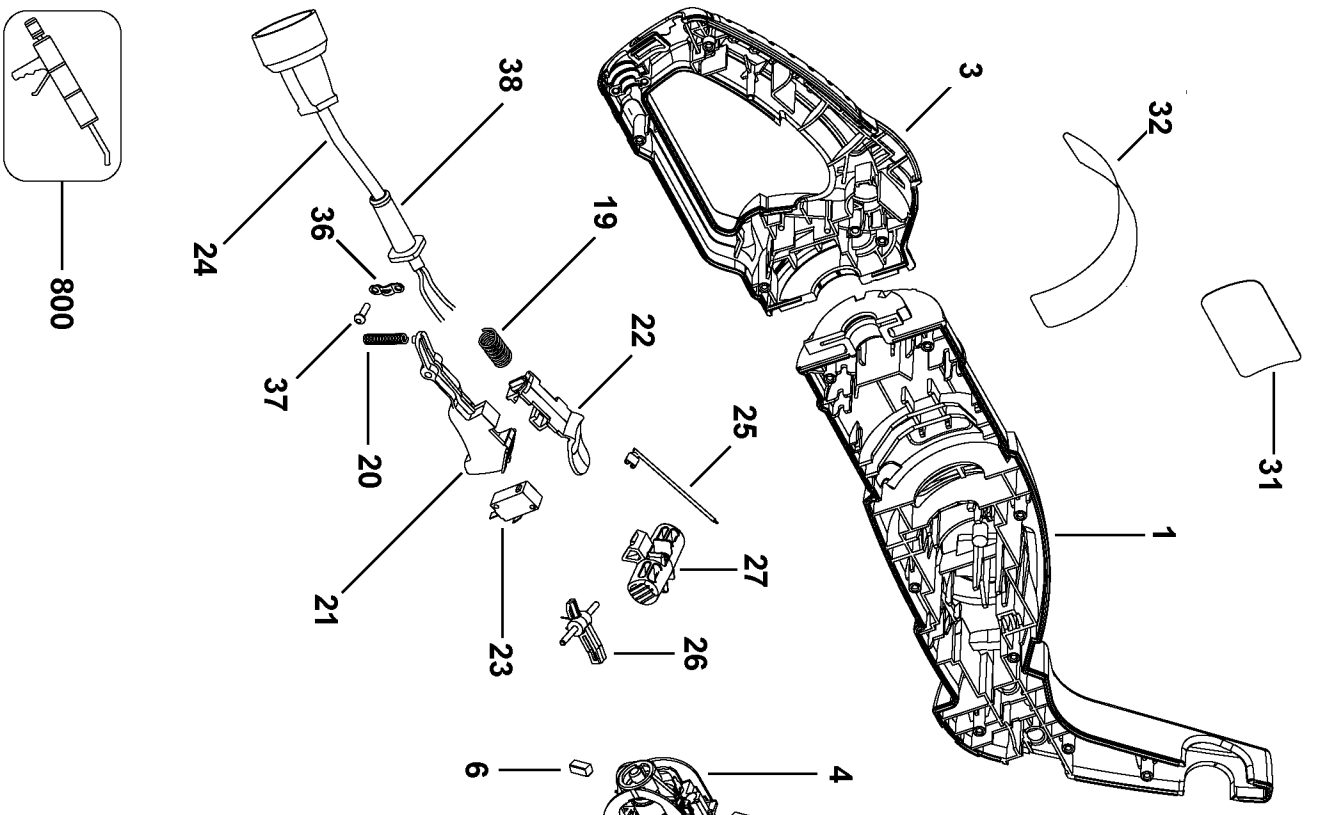

800

## Parts List for HH2455 Type 2

Item Number	Part Number	Description	Qty Required
1	000000-00	No Longer Available	1
2	375669	SCREW	12
3	90555636	CLAMSHELL SET	1
4	90568955	MOTOR ASSY.	1
6	90525135	BRUSH	2
9	477775-00	INTERSHAFT	1
10	488059-00SV	GEAR & SHAFT AS	1
12	478564-00	BEARING SUPPORT	1
13	478565-00	SUPPORT ASSY.	1
15	90520526-01SV	BLADE & GEAR	1
19	394263-00	SPRING	1
20	394262-00	COMP. SPRING	1
21	90109982	TRIGGER	1
22	477930-00	LOCK BUTTON	1
23	90541380	SWITCH	1
24	90555661	CORDSET	1
25	90555662	LEAD WIRE	1
26	90555658	LEVER ASSEMBLY	1
27	90555659	LOCK BUTTON	1
30	90568680	NAME PLATE	1
31	90556721	BRAND LABEL	1
32	90556723	INFORMATION LABEL	1
33	90526767	SLEEVE BEARING	1
36	329301-00	CLAMP,CORD	1
37	330019-02	SCREW,PLASTITE	2
38	90560188	CORD PROTECTOR	1
39	478789-00	BAIL HANDLE	1

## Parts List for HH2455 Type 2

Item Number	Part Number	Description	Qty Required
41	90560908	BLADE GUARD	1
42	90524988	SCREW	4
44	330013-04	SCREW	2
45	376614-01	SPACER	9
46	98022-16	SCREW	7
47	148641-00	NUT,LOCK	9
48	371954-01	BLADE BOLT	2
49	487885-00	SQUARE WASHER	2
800	429698-00	GREASE:4 LB CAN	1