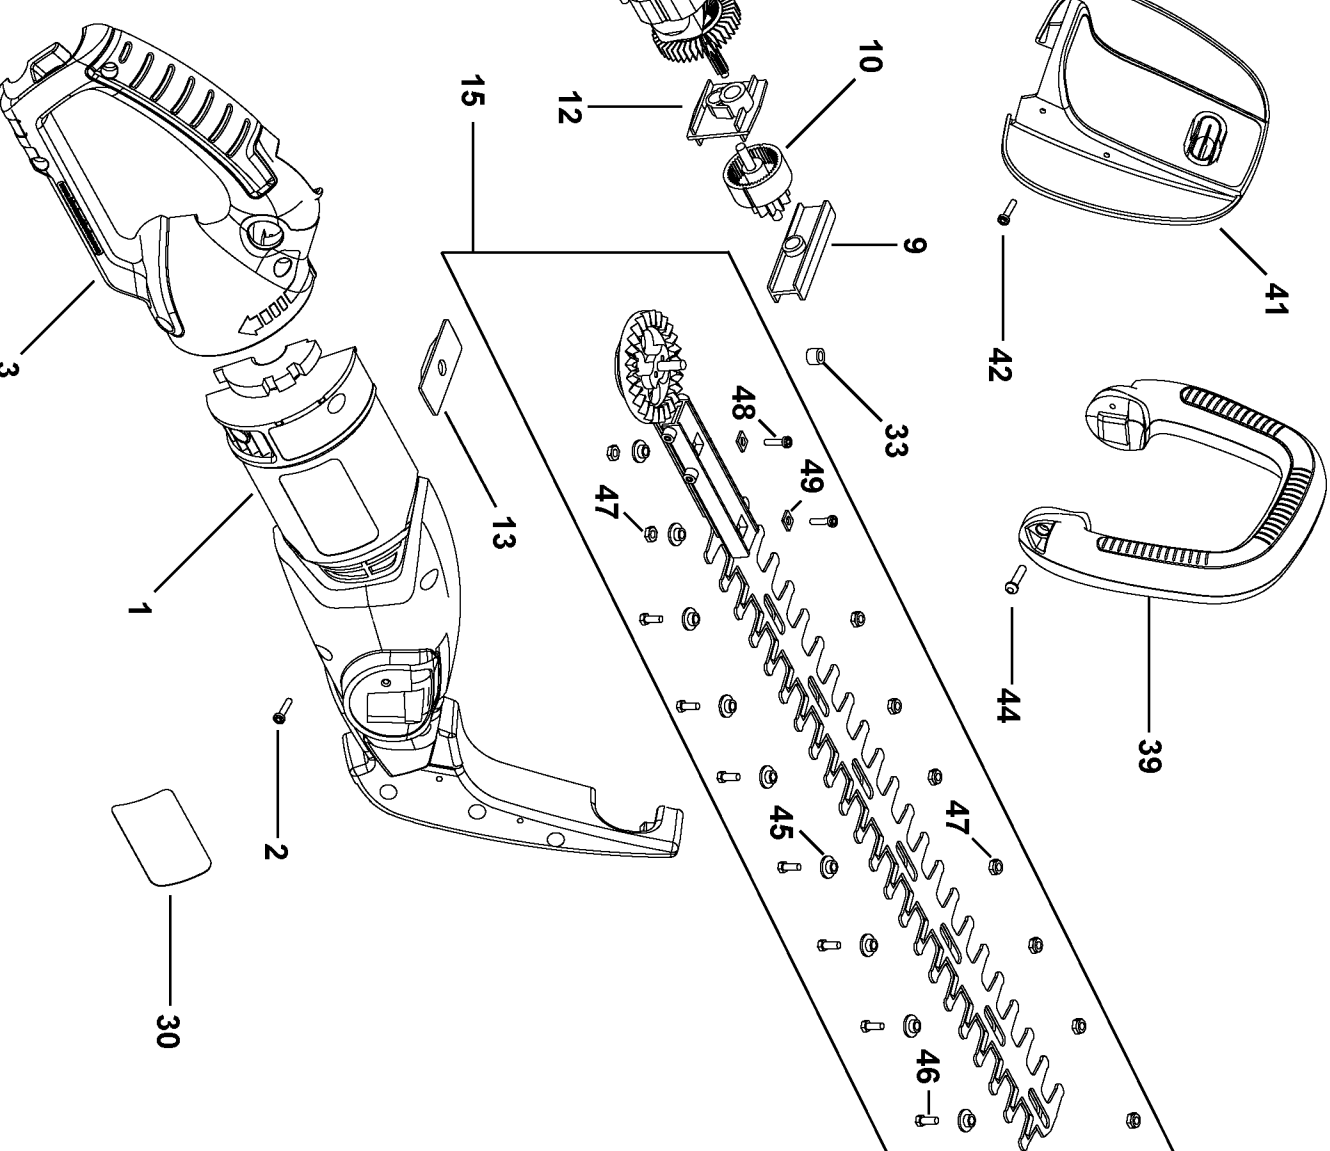

800

## Parts List for HH2455 Type 2

Item Number	Part Number	Description	Qty Required
1	000000-00	No Longer Available	1
2	375669	SCREW	12
3	90555636	CLAMSHELL SET	1
4	90568955	MOTOR ASSY.	1
6	90525135	BRUSH	2
9	477775-00	INTERSHAFT	1
10	488059-00SV	GEAR & SHAFT AS	1
12	478564-00	BEARING SUPPORT	1
13	478565-00	SUPPORT ASSY.	1
15	90520526-01SV	BLADE & GEAR	1
19	394263-00	SPRING	1
20	394262-00	COMP. SPRING	1
21	90109982	TRIGGER	1
22	477930-00	LOCK BUTTON	1
23	90541380	SWITCH	1
24	90555661	CORDSET	1
25	90555662	LEAD WIRE	1
26	90555658	LEVER ASSEMBLY	1
27	90555659	LOCK BUTTON	1
30	90568680	NAME PLATE	1
31	90556721	BRAND LABEL	1
32	90556723	INFORMATION LABEL	1
33	90526767	SLEEVE BEARING	1
36	329301-00	CLAMP,CORD	1
37	330019-02	SCREW,PLASTITE	2
38	90560188	CORD PROTECTOR	1
39	478789-00	BAIL HANDLE	1

## Parts List for HH2455 Type 2

Item Number	Part Number	Description	Qty Required
41	90560908	BLADE GUARD	1
42	90524988	SCREW	4
44	330013-04	SCREW	2
45	376614-01	SPACER	9
46	98022-16	SCREW	7
47	148641-00	NUT,LOCK	9
48	371954-01	BLADE BOLT	2
49	487885-00	SQUARE WASHER	2
800	429698-00	GREASE:4 LB CAN	1