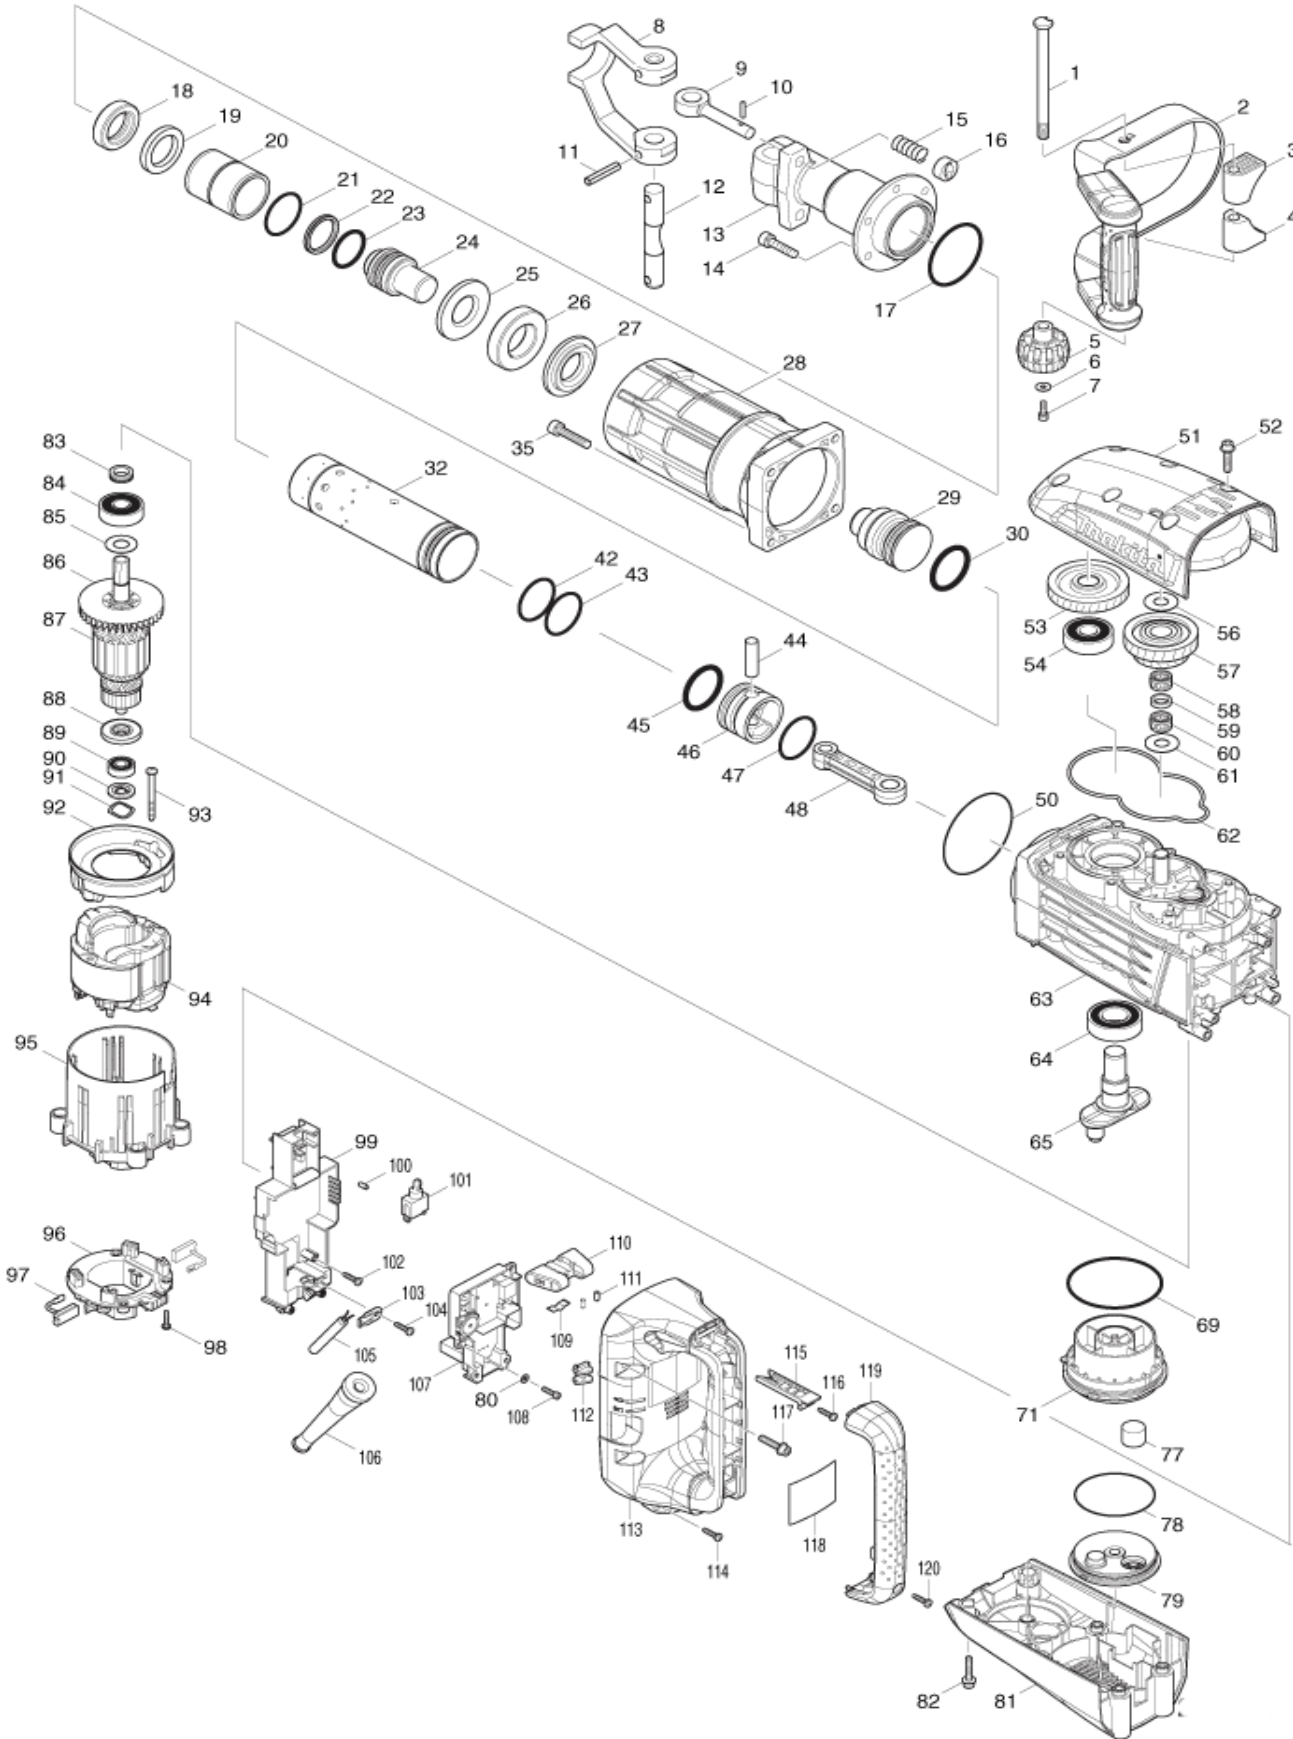

Parts Breakdown

HM1307CB

Parts Breakdown

HM1307CB

Products with multiple versions are listed in subsiding order with the newest version on top not indented

<u>Fig. #</u>	<u>Part ID</u>	<u>Part Name</u>	<u>Quantity</u>
1	266512-5	SET BOLT M10X142	1
2	163506-0	SIDE HANDLE	1
3	451331-4	HANDLE BASE	1
4	451331-4	HANDLE BASE	1
5	252654-1	THUMB NUT M10	1
6	253194-2	FLAT WASHER 5	1
7	922221-3	HEX. SOCKET HEAD BOLT M5X16	1
8	325895-3	TOOL RETAINER	1
9	322477-2	TOOL RETAINER POLE	2
10	256219-1	PIN 4	2
11	951272-9	SPRING PIN 8-40	2
12	324238-6	TOOL RETAINER SHAFT	1
13	331872-5	TOOL HOLDER	1
14	266011-7	HEX. SOCKET HEAD BOLT M8X35	6
15	233083-7	COMPRESSION SPRING 12	2
16	322560-5	RETAINER RING	2
17	213720-9	O RING 67	1
18	262151-9	URETHAN RING 32	1
19	257301-9	RING 35	1
20	257788-5	SLEEVE 43	1
21	213569-7	O RING 45	1
22	213192-8	X-RING 36	1
23	213150-4	O-RING 36	1
24	325687-0	IMPACT BOLT	1
25	325683-8	WASHER 30	1
26	424206-0	RUBBER RING 36	1
27	325684-6	SHOULDER RING 32	1
28	318458-2	BARREL	1
29	325685-4	STRIKER	1
029-1	325685-4	STRIKER	1
30	213193-6	O-RING 42	1
32	331870-9	CYLINDER 52	1
35	265367-5	HEX. SOCKET HEAD BOLT M8X40	4
42	213569-7	O RING 45	1
43	213569-7	O RING 45	1
44	256238-7	PIN 12	1
45	213193-6	O-RING 42	1
46	318459-0	PISTON	1
47	213569-7	O RING 45	1
48	451164-7	CONNECTING ROD	1
50	213806-9	O RING 90	1
51	318462-1	GEAR COVER	1
52	266499-1	H.S HEAD BOLT M6X30 WITH GM	6
53	227709-1	HELICAL GEAR 47	1
54	211306-3	BALL BEARING 6204LLB	1

Parts Breakdown

HM1307CB

111	263027-3	RUBBER PIN 4	2
112	451105-3	LENS	1
113	451118-4	HANDLE	1
114	265995-6	TAPPING SCREW 4X18	1
115	451106-1	SWITCH LEVER	1
116	265995-6	TAPPING SCREW 4X18	1
117	266499-1	H.S HEAD BOLT M6X30 WITH GM	4
118	867316-4	HM1307CB NAME PLATE	1
119	451119-2	HANDLE COVER	1
120	265995-6	TAPPING SCREW 4X18	2
A01	D-31930	BULL POINT 520 BULK	1
A01-1	D-21353	BULL POINT 520	1
A02	824898-9	PLASTIC CARRYING CASE	1
A02	162271-8	LATCH	2
A03	809559-2	HM1307CB PLASTIC CASE LABEL	2