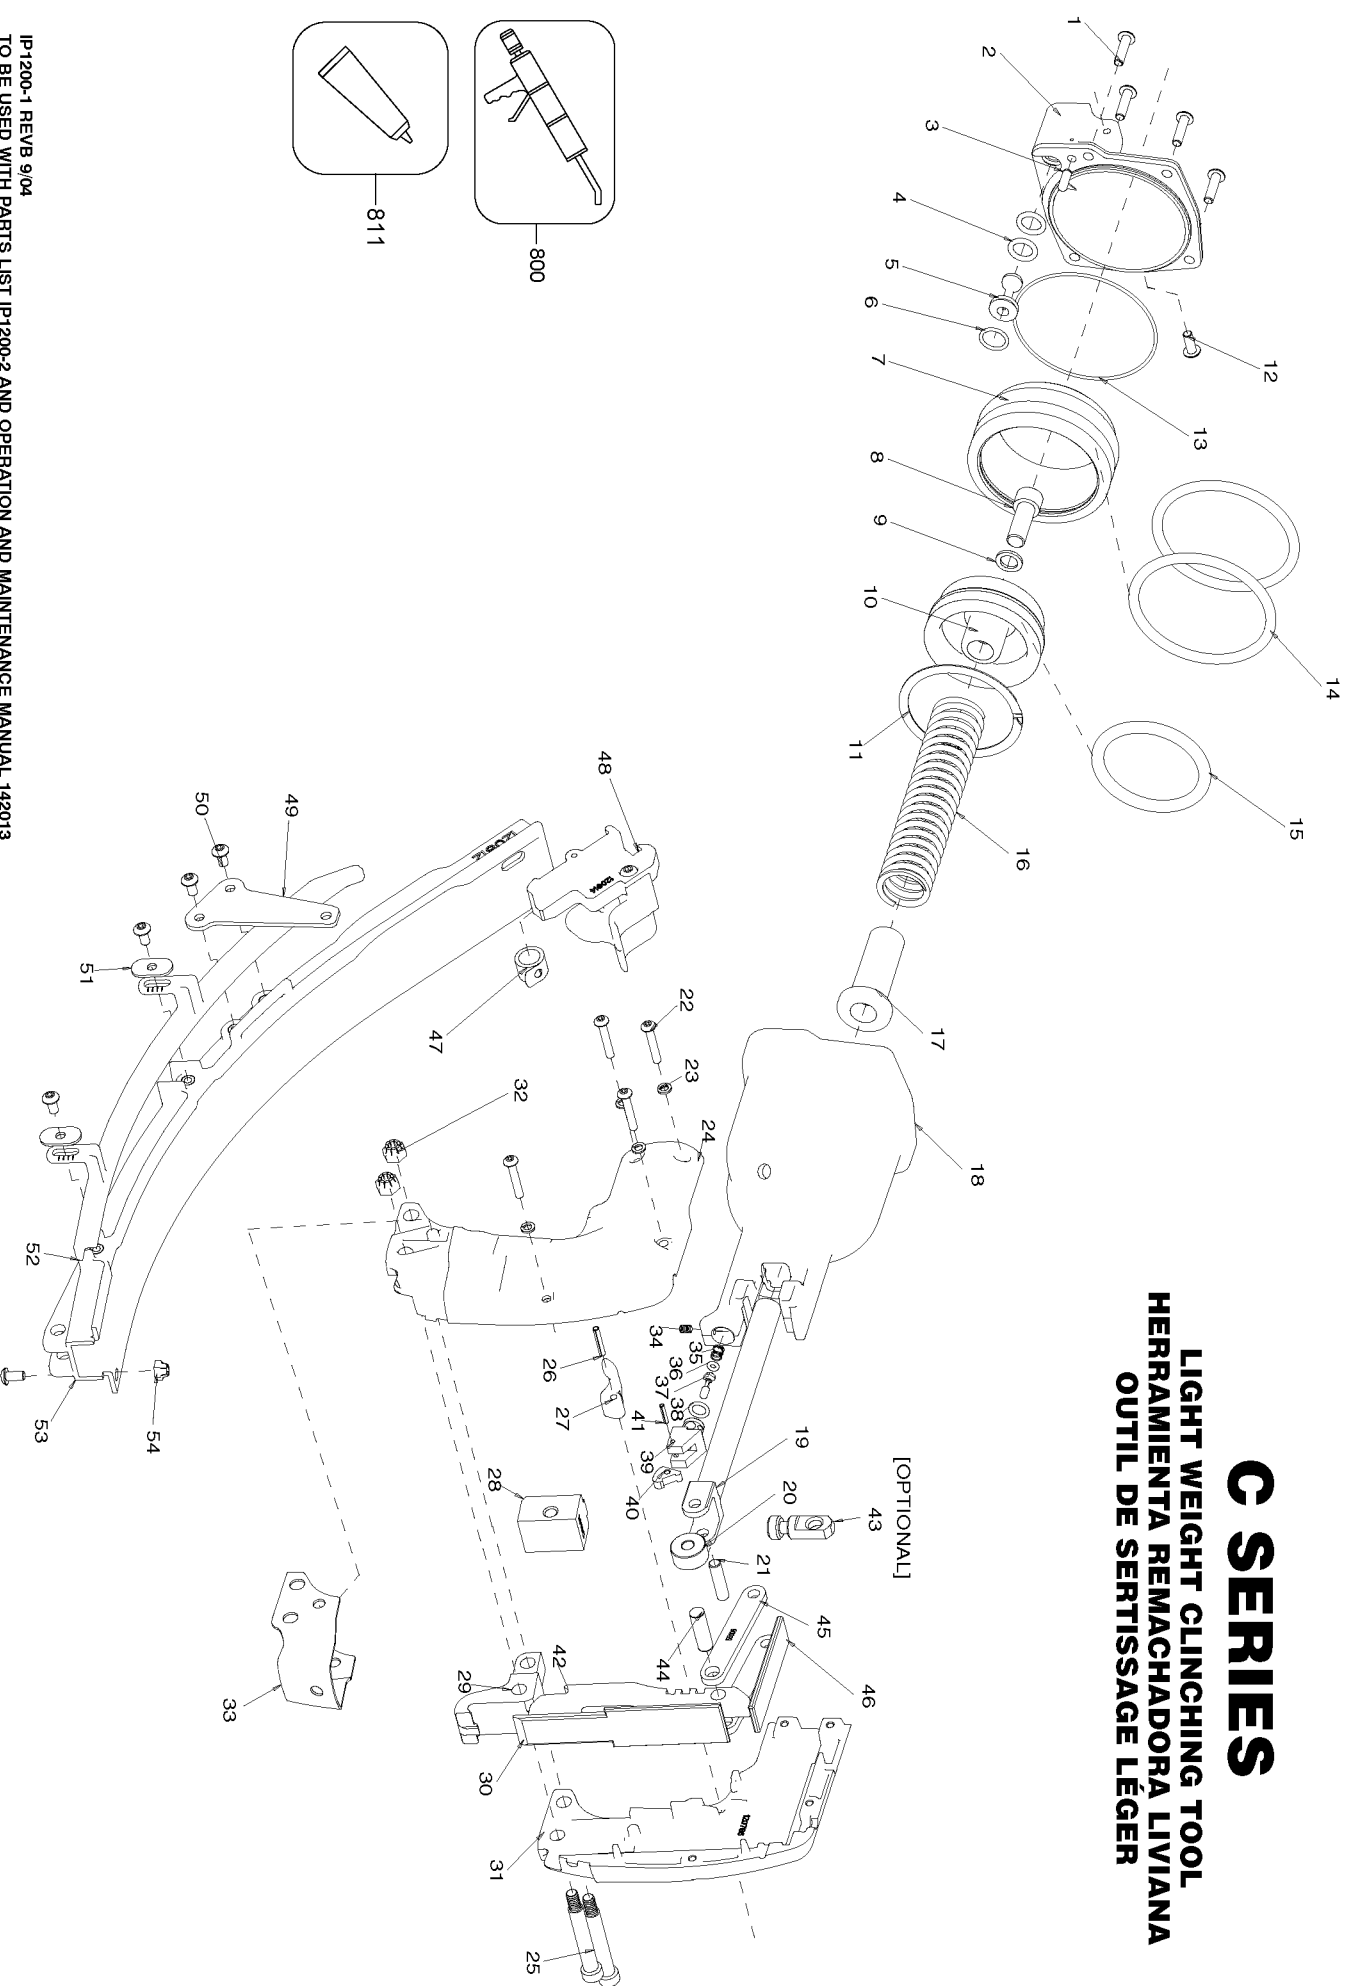

C SERIES

LIGHT WEIGHT CLINCHING TOOL
 HERRAMIENTA REMACHADORA LIVIANA
 OUTIL DE SERTISSAGE LÉGER

Parts List for HR-45C-100 Type 0

Item Number	Part Number	Description	Qty Required
1	TL710210	SOCKET HEAD CAP SCRE	4
2	120823	CAP AS MACHINE	1
3	SC01	ROLLER PIN	1
4	134470	O-RING- VITON-111	1
5	120820	PISTON- VALVE	1
6	134469	O-RING- BUNA-N-014	1
7	136059	PISTON- FLOATING	1
8	HR-15253	SHCS 3/8-16 X 1 W/ P	1
9	141910	SHIM- 3/8ID X 1/16 T	1
10	141763	PISTON	1
11	134507-S	RING- PETAINER 2.5 O	1
12	HR-16064	BHCS 10-24 X 1/2	1
13	HR-15017	O-RING 2 3/4 X 3 1/8	1
14	HR-15016	O-RING 2 7/8 X 3 X 1	1
15	851539	O-RING-2.039X.253	1
16	120819	SPRING- PISTON	1
17	120831	GUIDE- PISTON ROD	1
18	120815	HOUSING AS MACHINE	1
19	140334	ROD- PISTON	1
20	HR-55103	ROLLER	1
21	HR-55018	PISTON PIN - ROLLER	1
22	141907	BHCS- #8-32 X 1 LG	1
23	HR-15032	WASHER- LOCK #8	1
24	120785	SIDE PLATE 1	1
25	HR-15143	SHSS 5/16 X 1 3/4	1
26	SC05	PIN- ROLL	1
27	141648	TRIGGER- STRAIGHTEN	1

Parts List for HR-45C-100 Type 0

Item Number	Part Number	Description	Qty Required
30	120788	PLATE- FRONT WEAR	1
31	120786	SIDE PLATE 2	1
32	141935	NUT- HEAVY THICK NYL	1
33	141762	GUARD (SHROUD)	1
34	142012	SET SCREW- OVAL POIN	1
35	HR-55016	SPRING CL-CC	1
36	HR-15008	O-RING 1/8 X 1/4 X 1	1
37	HR-55015	VALVE STEM CL-CC	1
38	HR-15009	O-RING 5/16 X 7/16 X	1
39	HR-55014	PILOT VALVE BODY CL-	1
40	132410	LEVEL- VALVE	1
41	HR-15002	PIN- ROLL 3/32 x 1/2	1
42	HR-55238	BLADE	1
43	134521	HANGER- CL TOOL	1
44	HR-55009	PIN- DOWEL 5/16 X 1	1
45	HR-55008	LINK	1
46	120787	PLATE- TOP WEAR	1
47	134482	NEGATOR SPRING CL	1
48	HR-55223	ASSEMBLY- 7/16 FOLLO	1
49	120810	BRACKET- MAGAZINE	1
50	TL770106	BHCS #10-32 X 3/8 W/	1
51	134712	WASHER- RECTANGLE	1
52	120813	COVER- MAGAZINE	1
54	HR-15049	NUT- FLEXLOC 10-32	1
800	100653	LUBE (2CC)	1
800	100679	LUBE (1LB.CAN)	1
811	851385	LOCTITE	1

Parts List for HR-45C-100 Type 0

Item Number	Part Number	Description	Qty Required
811	851325	LOCTITE	1