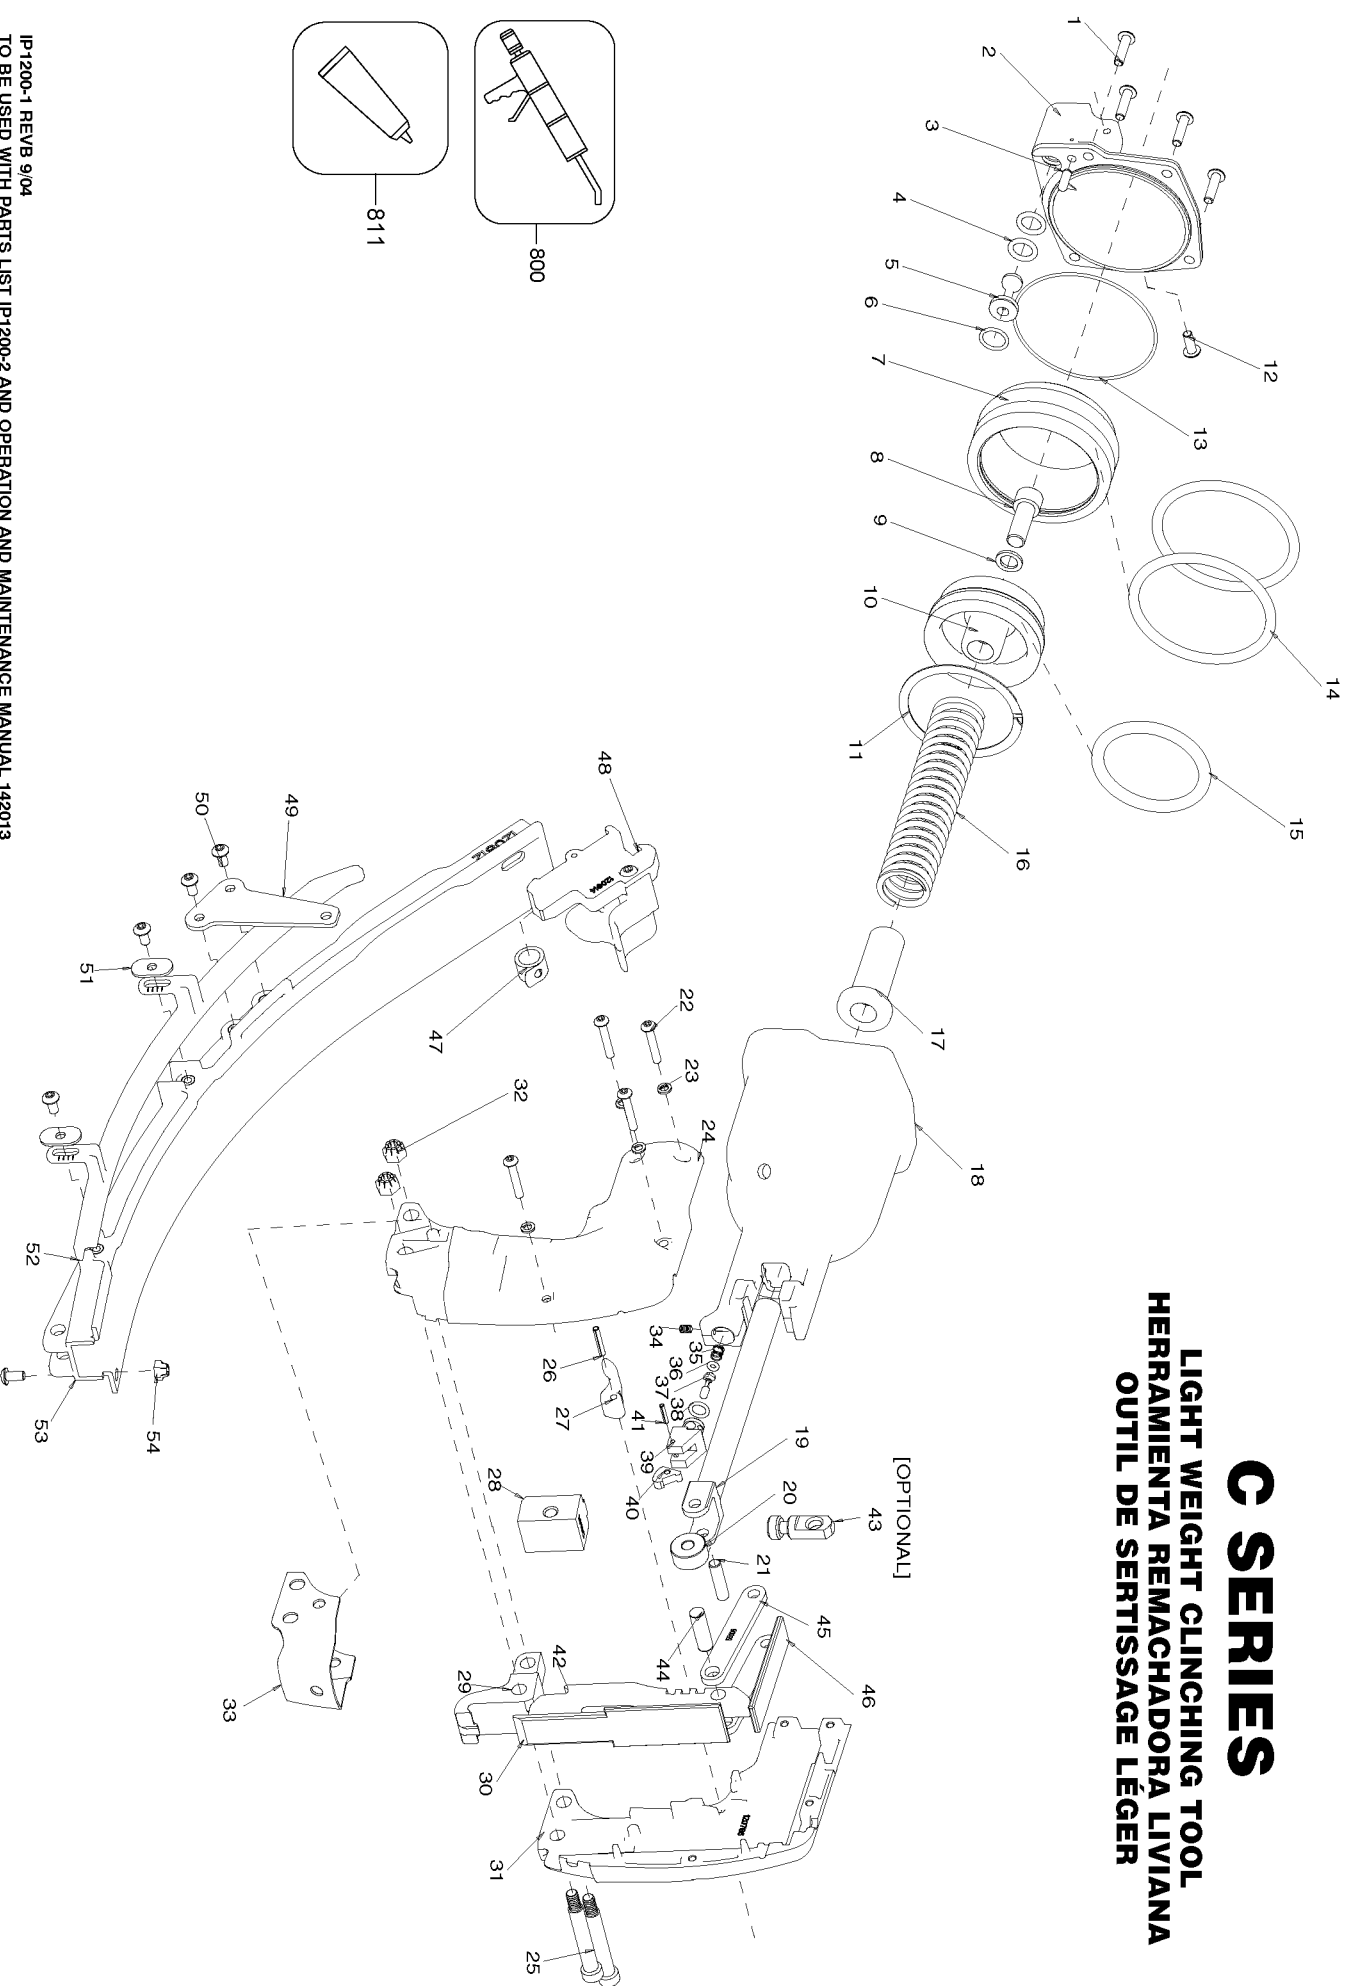

# C SERIES

LIGHT WEIGHT CLINCHING TOOL  
 HERRAMIENTA REMACHADORA LIVIANA  
 OUTIL DE SERTISSAGE LÉGER

## Parts List for HR-46C-110 Type 0

Item Number	Part Number	Description	Qty Required
1	000000-00	No Longer Available	1
2	120823	CAP AS MACHINE	1
3	SC01	ROLLER PIN	1
4	134470	O-RING- VITON-111	1
5	120820	PISTON- VALVE	1
6	134469	O-RING- BUNA-N-014	1
7	136059	PISTON- FLOATING	1
8	HR-15253	SHCS 3/8-16 X 1 W/ P	1
9	141910	SHIM- 3/8ID X 1/16 T	1
10	141763	PISTON	1
11	134507-S	RING- PETAINER 2.5 O	1
12	HR-16064	BHCS 10-24 X 1/2	1
13	HR-15017	O-RING 2 3/4 X 3 1/8	1
14	HR-15016	O-RING 2 7/8 X 3 X 1	1
15	851539	O-RING-2.039X.253	1
16	120819	SPRING- PISTON	1
17	120831	GUIDE- PISTON ROD	1
18	120815	HOUSING AS MACHINE	1
19	140334	ROD- PISTON	1
20	HR-55103	ROLLER	1
21	HR-55018	PISTON PIN - ROLLER	1
22	141907	BHCS- #8-32 X 1 LG	1
23	HR-15032	WASHER- LOCK #8	1
24	120785	SIDE PLATE 1	1
25	HR-15143	SHSS 5/16 X 1 3/4	1
26	SC05	PIN- ROLL	1
27	141648	TRIGGER- STRAIGHTEN	1

## Parts List for HR-46C-110 Type 0

Item Number	Part Number	Description	Qty Required
30	120788	PLATE- FRONT WEAR	1
31	120786	SIDE PLATE 2	1
32	141935	NUT- HEAVY THICK NYL	1
33	141762	GUARD (SHROUD)	1
34	142012	SET SCREW- OVAL POIN	1
35	HR-55016	SPRING CL-CC	1
36	HR-15008	O-RING 1/8 X 1/4 X 1	1
37	HR-55018	PISTON PIN - ROLLER	1
38	HR-15009	O-RING 5/16 X 7/16 X	1
39	HR-55014	PILOT VALVE BODY CL-	1
40	132410	LEVEL- VALVE	1
41	HR-15002	PIN- ROLL 3/32 x 1/2	1
43	134521	HANGER- CL TOOL	1
44	HR-55009	PIN- DOWEL 5/16 X 1	1
45	HR-55008	LINK	1
46	120787	PLATE- TOP WEAR	1
47	134482	NEGATOR SPRING CL	1
49	120810	BRACKET- MAGAZINE	1
50	TL770106	BHCS #10-32 X 3/8 W/	1
51	134712	WASHER- RECTANGLE	1
52	120813	COVER- MAGAZINE	1
54	HR-15049	NUT- FLEXLOC 10-32	1
800	100653	LUBE (2CC)	1
800	100679	LUBE (1LB.CAN)	1