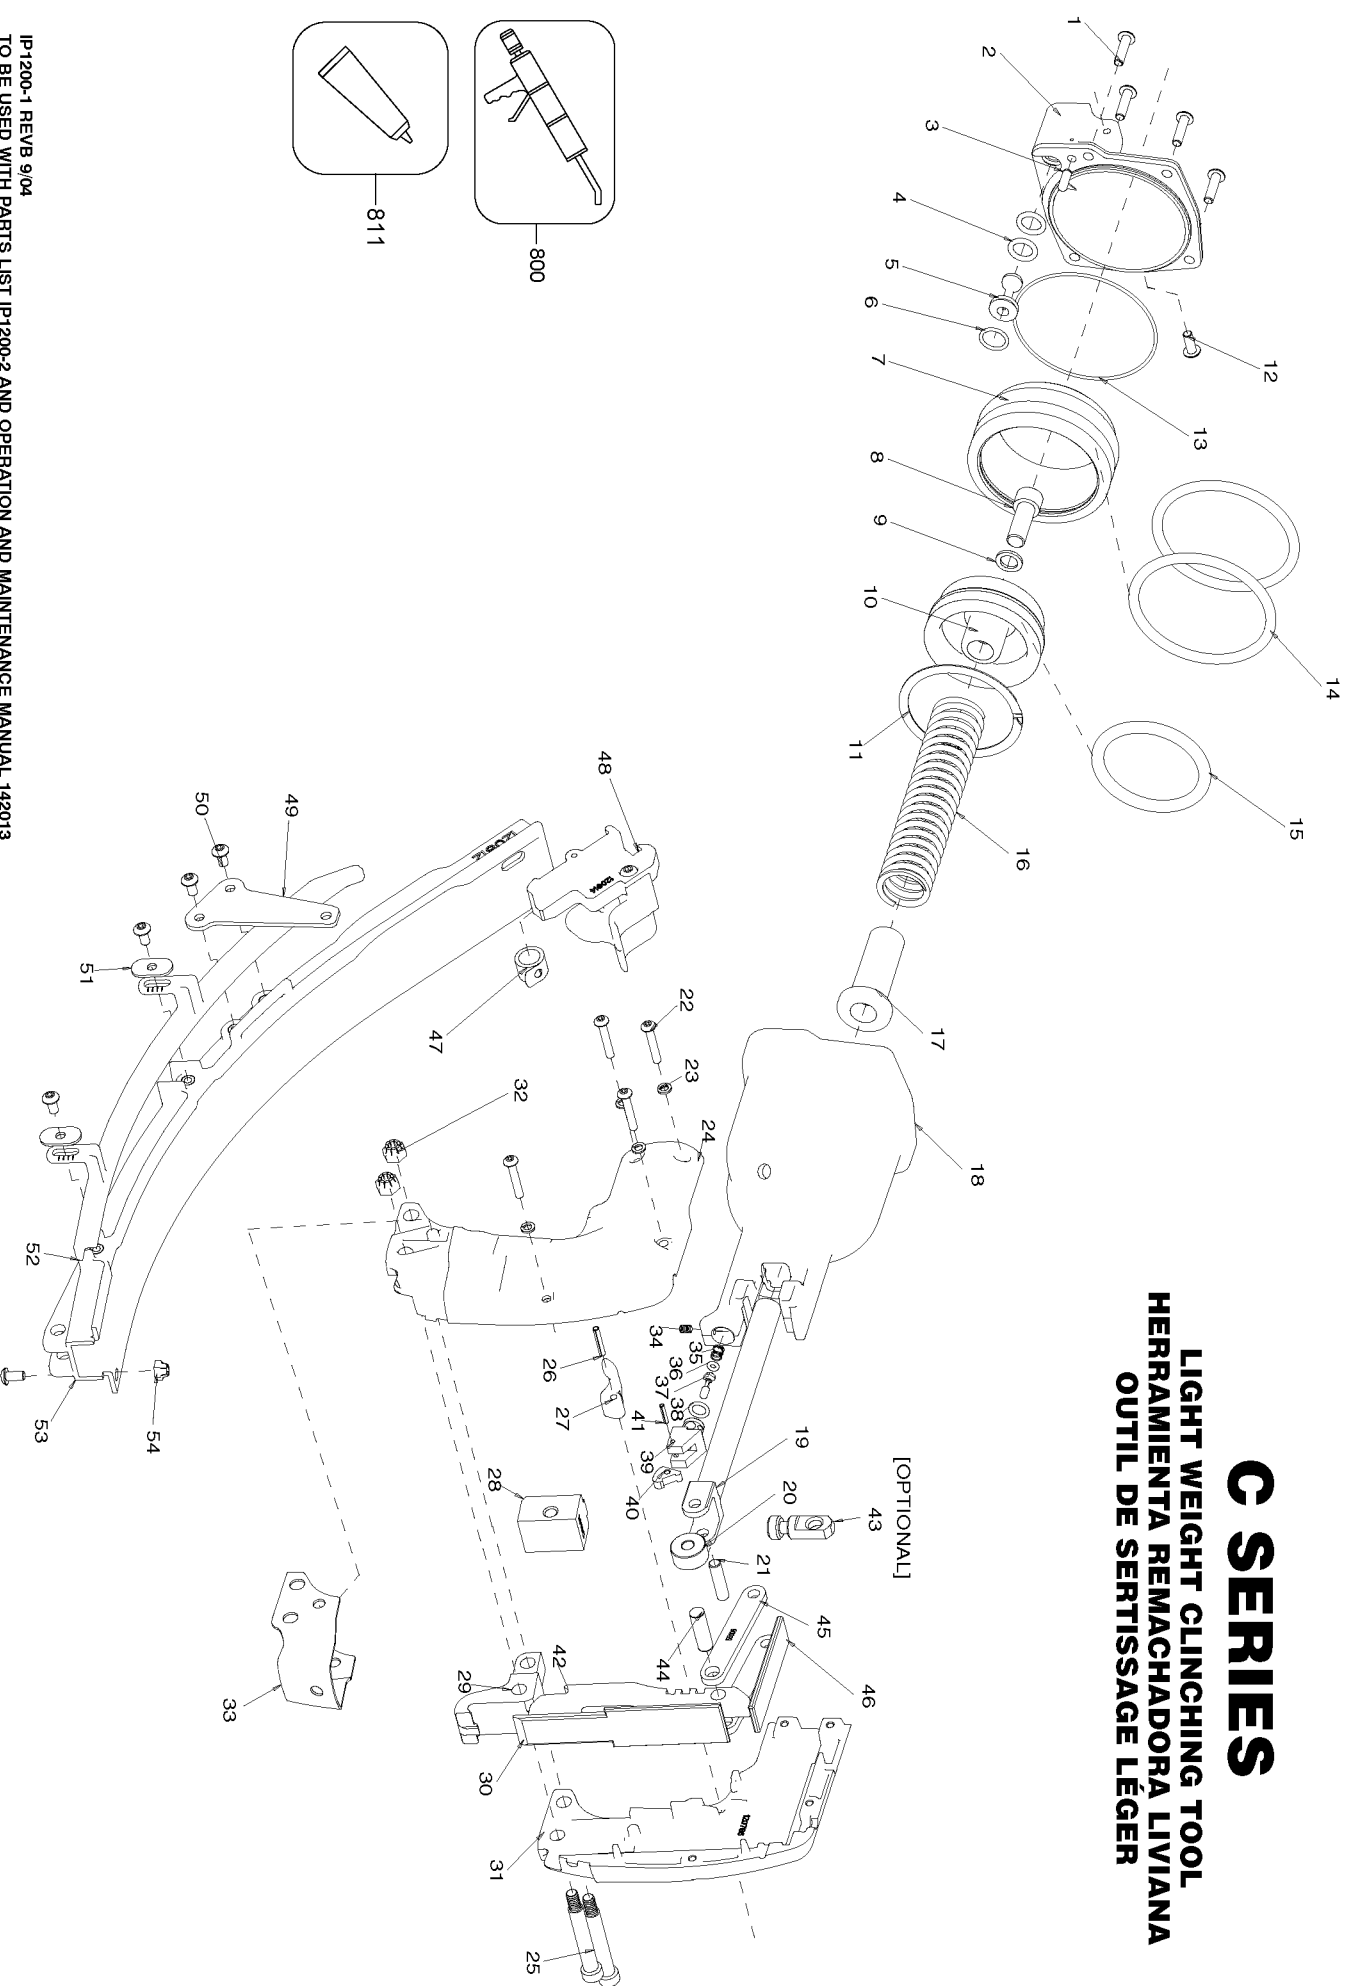

# C SERIES

LIGHT WEIGHT CLINCHING TOOL  
 HERRAMIENTA REMACHADORA LIVIANA  
 OUTIL DE SERTISSAGE LÉGER

## Parts List for HR-61C-100 Type 0

Item Number	Part Number	Description	Qty Required
1	000000-00	No Longer Available	1
2	120823	CAP AS MACHINE	1
3	SC01	ROLLER PIN	1
4	134470	O-RING- VITON-111	1
5	120820	PISTON- VALVE	1
6	134469	O-RING- BUNA-N-014	1
7	136059	PISTON- FLOATING	1
8	HR-15253	SHCS 3/8-16 X 1 W/ P	1
9	141910	SHIM- 3/8ID X 1/16 T	1
10	141763	PISTON	1
11	134507-S	RING- PETAINER 2.5 O	1
12	HR-16064	BHCS 10-24 X 1/2	1
13	HR-15017	O-RING 2 3/4 X 3 1/8	1
14	HR-15016	O-RING 2 7/8 X 3 X 1	1
15	851539	O-RING-2.039X.253	1
16	120819	SPRING- PISTON	1
17	120831	GUIDE- PISTON ROD	1
18	120815	HOUSING AS MACHINE	1
19	140334	ROD- PISTON	1
20	HR-55103	ROLLER	1
21	HR-55018	PISTON PIN - ROLLER	1
22	141907	BHCS- #8-32 X 1 LG	1
23	HR-15032	WASHER- LOCK #8	1
24	120785	SIDE PLATE 1	1
25	HR-15143	SHSS 5/16 X 1 3/4	1
26	SC05	PIN- ROLL	1
27	141648	TRIGGER- STRAIGHTEN	1

## Parts List for HR-61C-100 Type 0

Item Number	Part Number	Description	Qty Required
30	120788	PLATE- FRONT WEAR	1
31	120786	SIDE PLATE 2	1
32	141935	NUT- HEAVY THICK NYL	1
33	141762	GUARD (SHROUD)	1
34	142012	SET SCREW- OVAL POIN	1
35	HR-55016	SPRING CL-CC	1
36	HR-15008	O-RING 1/8 X 1/4 X 1	1
37	HR-55018	PISTON PIN - ROLLER	1
38	HR-15009	O-RING 5/16 X 7/16 X	1
39	HR-55014	PILOT VALVE BODY CL-	1
40	132410	LEVEL- VALVE	1
41	HR-15002	PIN- ROLL 3/32 x 1/2	1
43	134521	HANGER- CL TOOL	1
44	HR-55009	PIN- DOWEL 5/16 X 1	1
45	HR-55008	LINK	1
46	120787	PLATE- TOP WEAR	1
47	134482	NEGATOR SPRING CL	1
49	120810	BRACKET- MAGAZINE	1
50	TL770106	BHCS #10-32 X 3/8 W/	1
51	134712	WASHER- RECTANGLE	1
52	120813	COVER- MAGAZINE	1
54	HR-15049	NUT- FLEXLOC 10-32	1
800	100653	LUBE (2CC)	1
800	100679	LUBE (1LB.CAN)	1