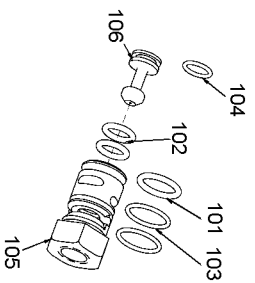

800

HARTCO CLINCHING TOOLS SERIES B PARTS LIST

MAIN VALVE ASSEMBLY
PART NO. HR-55047

PILOT VALVE ASSEMBLY
PART NO. HR-55328

FOLLOWER ASSEMBLY

SUSPENSION HANGER ASSEMBLY
PART NO. HR-55397

STANLEY

HARTCO

Stanley Fastening Systems

7707 Austin Avenue
Phone:(847)-967-1122

Skokie, Illinois 60077-2688
Fax:(847)-967-9808

Parts List for HR-65BAT Type 0

Item Number	Part Number	Description	Qty Required
3	HR-15000	BHCS 1/4-20 X 5/8	2
4	HR-15001	SHCS 1/4-20 X 3/4	4
5	HR-15004	PIN- DOWEL 1/8 X 7/8	2
6	HR-15005	PIN- ROLL 5/32 X 1	1
7	HR-15010	O-RING VITON 9/16 X	1
8	HR-15011	O-RING 1/4 X 3/8 X 1	1
9	HR-15014	O-RING 3/8 X 1/2 X 1	1
10	HR-15015	O-RING VITON 1 X 1 1	1
11	HR-15016	O-RING 2 7/8 X 3 X 1	1
12	HR-15017	O-RING 2 3/4 X 3 1/8	1
13	HR-15020	NUT- THIN JAM FLEXLO	1
14	HR-15023	NUT- FLEXLOC 1/4-20	2
15	HR-15028	SHCS 1/4-20 X 5/8	2
16	HR-15029	WASHER- LOCK 5/16 ID	1
17	HR-15031	WASHER- LOCK 1/4 ID	5
18	HR-15038	WASHER- FLAT 3/8 X 1	1
19	HR-15044	NUT- FLEXLOC 10-24	2
20	HR-15054	O-RING	1
21	HR-15061	BHCS 1/4-20 X 1/2	2
22	HR-15063	SHCS 1/4-20 X 1-1/4	1
23	HR-15235	SHSS 1/4 X 1 1/4	2
24	HR-55002	PIN - SIDE PLATE	2
25	HR-55008	LINK	2
26	HR-55009	PIN- DOWEL 5/16 X 1	1
27	HR-55012	TRIGGER COMPLETE	1
28	HR-55017	YOKE - PISTON ROD	1
29	HR-55018	PISTON PIN - ROLLER	1