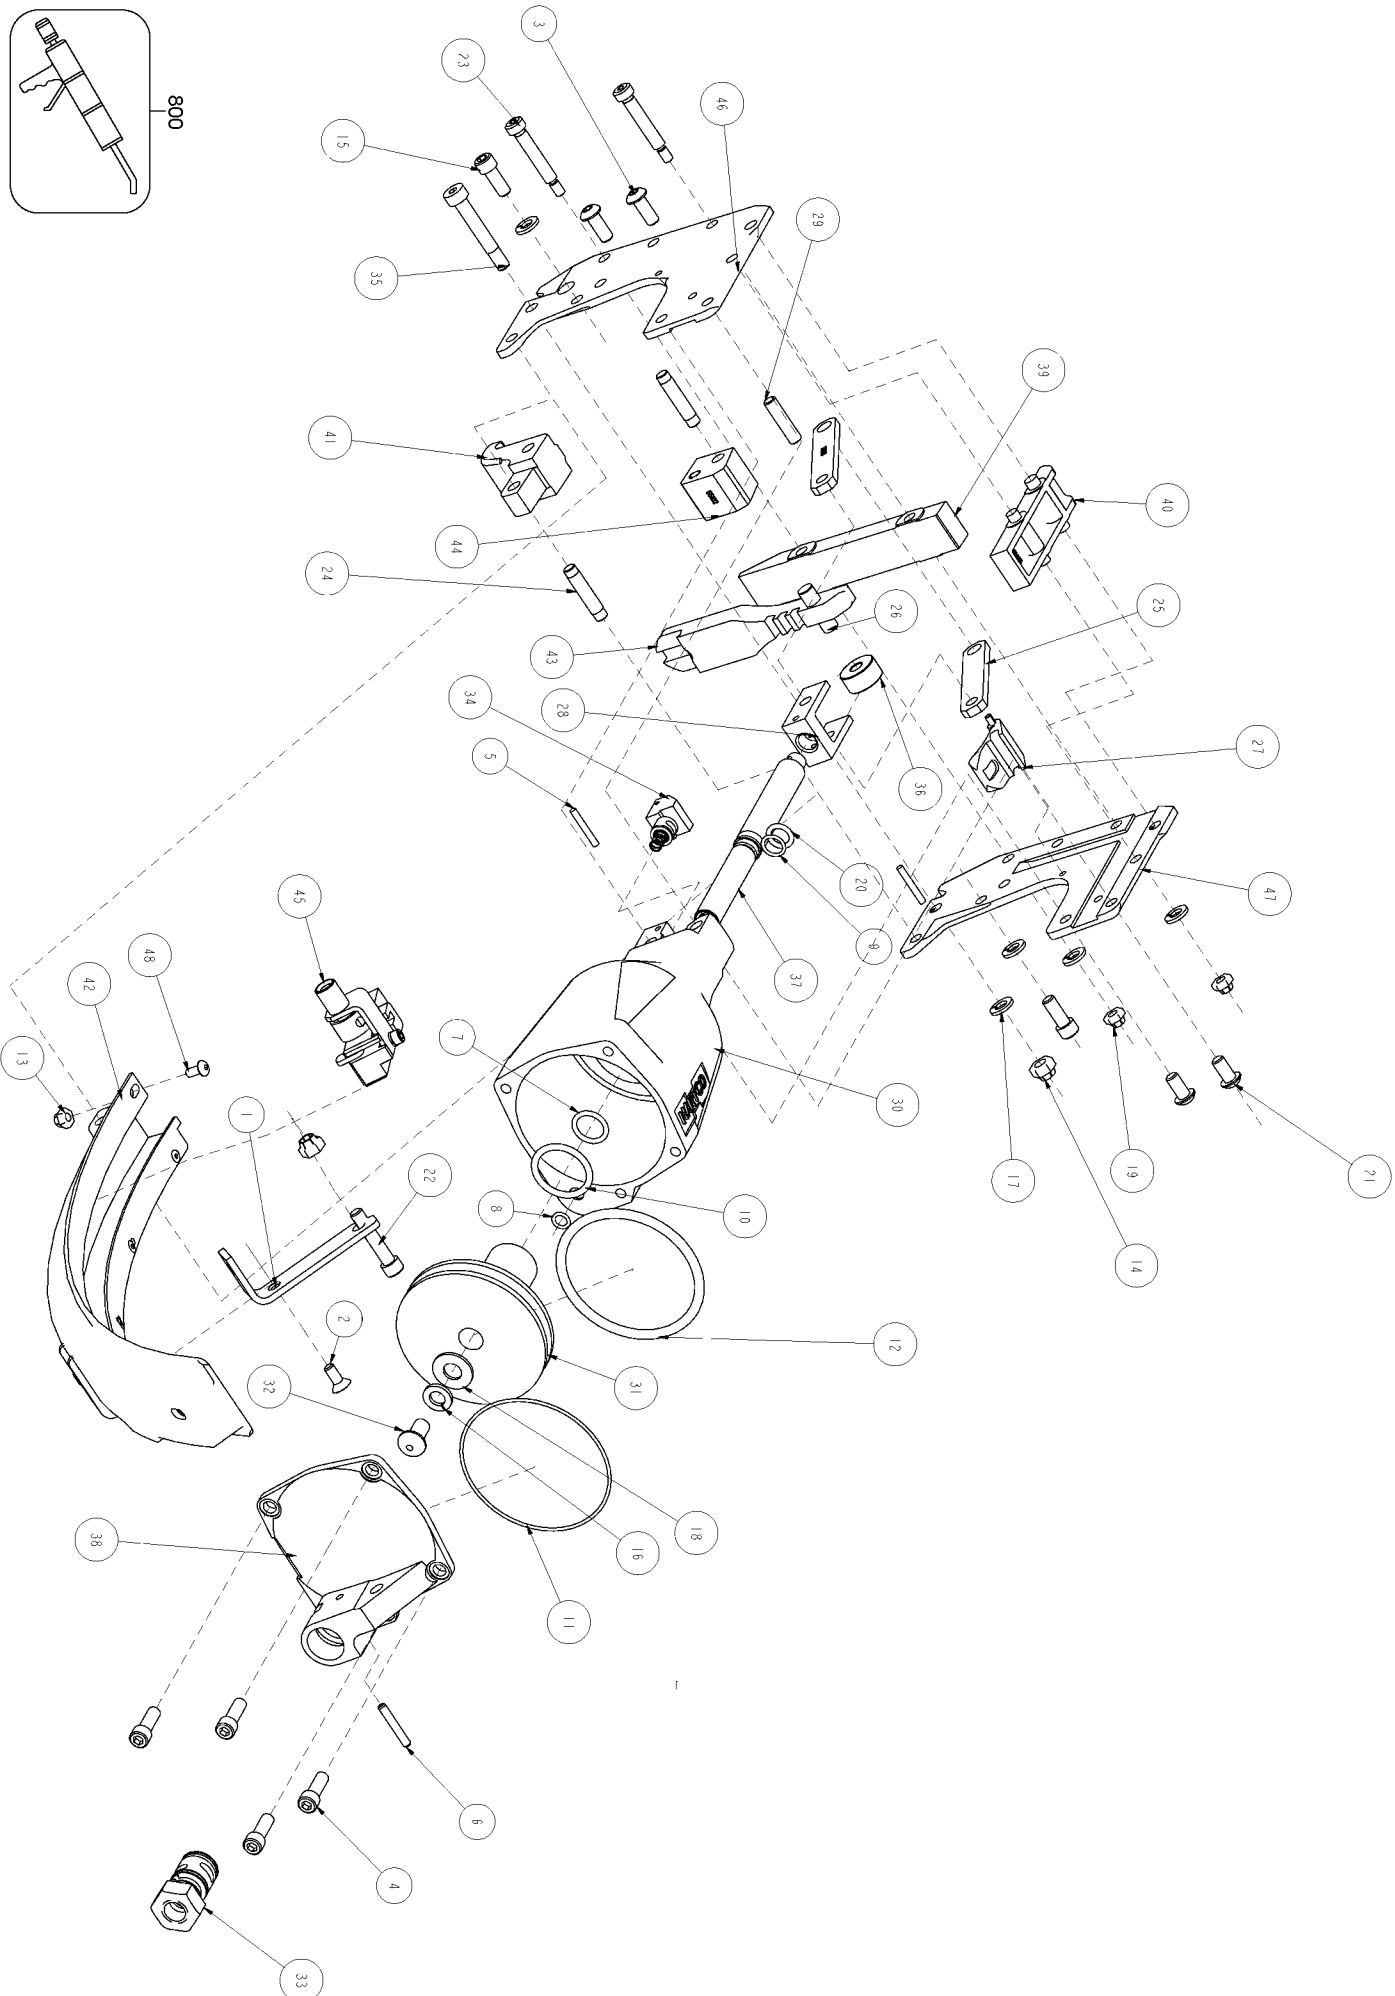

800

HARTCO CLINCHING TOOLS SERIES B PARTS LIST

MAIN VALVE ASSEMBLY
PART NO. HR-55047

PILOT VALVE ASSEMBLY
PART NO. HR-55328

FOLLOWER ASSEMBLY

SUSPENSION HANGER ASSEMBLY
PART NO. HR-55397

STANLEY

HARTCO

Stanley Fastening Systems

7707 Austin Avenue
Phone:(847)-967-1122

Skokie, Illinois 60077-2688
Fax:(847)-967-9808

Parts List for HR-65BAT Type 0

Item Number	Part Number	Description	Qty Required
3	HR-15000	BHCS 1/4-20 X 5/8	2
4	HR-15001	SHCS 1/4-20 X 3/4	4
5	HR-15004	PIN- DOWEL 1/8 X 7/8	2
6	HR-15005	PIN- ROLL 5/32 X 1	1
7	HR-15010	O-RING VITON 9/16 X	1
8	HR-15011	O-RING 1/4 X 3/8 X 1	1
9	HR-15014	O-RING 3/8 X 1/2 X 1	1
10	HR-15015	O-RING VITON 1 X 1 1	1
11	HR-15016	O-RING 2 7/8 X 3 X 1	1
12	HR-15017	O-RING 2 3/4 X 3 1/8	1
13	HR-15020	NUT- THIN JAM FLEXLO	1
14	HR-15023	NUT- FLEXLOC 1/4-20	2
15	HR-15028	SHCS 1/4-20 X 5/8	2
16	HR-15029	WASHER- LOCK 5/16 ID	1
17	HR-15031	WASHER- LOCK 1/4 ID	5
18	HR-15038	WASHER- FLAT 3/8 X 1	1
19	HR-15044	NUT- FLEXLOC 10-24	2
20	HR-15054	O-RING	1
21	HR-15061	BHCS 1/4-20 X 1/2	2
22	HR-15063	SHCS 1/4-20 X 1-1/4	1
23	HR-15235	SHSS 1/4 X 1 1/4	2
24	HR-55002	PIN - SIDE PLATE	2
25	HR-55008	LINK	2
26	HR-55009	PIN- DOWEL 5/16 X 1	1
27	HR-55012	TRIGGER COMPLETE	1
28	HR-55017	YOKE - PISTON ROD	1
29	HR-55018	PISTON PIN - ROLLER	1