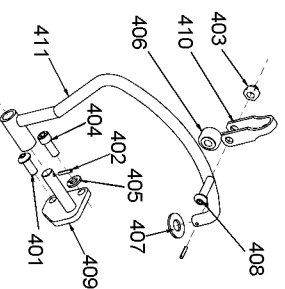

800

HARTCO CLINCHING TOOLS SERIES B PARTS LIST

MAIN VALVE ASSEMBLY
PART NO. HR-55047

PILOT VALVE ASSEMBLY
PART NO. HR-55328

FOLLOWER ASSEMBLY

SUSPENSION HANGER ASSEMBLY
PART NO. HR-55397

STANLEY

HARTCO

Stanley Fastening Systems

7707 Austin Avenue
Phone:(847)-967-1122

Skokie, Illinois 60077-2688
Fax:(847)-967-9808

Parts List for HR-65BAT Type 0

Item Number	Part Number	Description	Qty Required
3	HR-15000	BHCS 1/4-20 X 5/8	2
4	HR-15001	SHCS 1/4-20 X 3/4	4
5	HR-15004	PIN- DOWEL 1/8 X 7/8	2
6	HR-15005	PIN- ROLL 5/32 X 1	1
7	HR-15010	O-RING VITON 9/16 X	1
8	HR-15011	O-RING 1/4 X 3/8 X 1	1
9	HR-15014	O-RING 3/8 X 1/2 X 1	1
10	HR-15015	O-RING VITON 1 X 1 1	1
11	HR-15016	O-RING 2 7/8 X 3 X 1	1
12	HR-15017	O-RING 2 3/4 X 3 1/8	1
13	HR-15020	NUT- THIN JAM FLEXLO	1
14	HR-15023	NUT- FLEXLOC 1/4-20	2
15	HR-15028	SHCS 1/4-20 X 5/8	2
16	HR-15029	WASHER- LOCK 5/16 ID	1
17	HR-15031	WASHER- LOCK 1/4 ID	5
18	HR-15038	WASHER- FLAT 3/8 X 1	1
19	HR-15044	NUT- FLEXLOC 10-24	2
20	HR-15054	O-RING	1
21	HR-15061	BHCS 1/4-20 X 1/2	2
22	HR-15063	SHCS 1/4-20 X 1-1/4	1
23	HR-15235	SHSS 1/4 X 1 1/4	2
24	HR-55002	PIN - SIDE PLATE	2
25	HR-55008	LINK	2
26	HR-55009	PIN- DOWEL 5/16 X 1	1
27	HR-55012	TRIGGER COMPLETE	1
28	HR-55017	YOKE - PISTON ROD	1
29	HR-55018	PISTON PIN - ROLLER	1