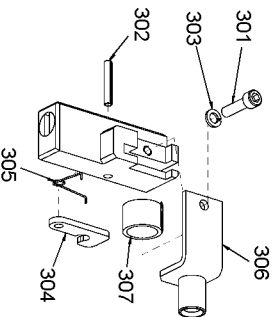

800

HARTCO CLINCHING TOOLS SERIES B PARTS LIST

MAIN VALVE ASSEMBLY
PART NO. HR-55047

PILOT VALVE ASSEMBLY
PART NO. HR-55328

FOLLOWER ASSEMBLY

SUSPENSION HANGER ASSEMBLY
PART NO. HR-55397

STANLEY

HARTCO

Stanley Fastening Systems

7707 Austin Avenue
Phone:(847)-967-1122

Skokie, Illinois 60077-2688
Fax:(847)-967-9808

Parts List for HR-65BAT Type 0

Item Number	Part Number	Description	Qty Required
3	HR-15000	BHCS 1/4-20 X 5/8	2
4	HR-15001	SHCS 1/4-20 X 3/4	4
5	HR-15004	PIN- DOWEL 1/8 X 7/8	2
6	HR-15005	PIN- ROLL 5/32 X 1	1
7	HR-15010	O-RING VITON 9/16 X	1
8	HR-15011	O-RING 1/4 X 3/8 X 1	1
9	HR-15014	O-RING 3/8 X 1/2 X 1	1
10	HR-15015	O-RING VITON 1 X 1 1	1
11	HR-15016	O-RING 2 7/8 X 3 X 1	1
12	HR-15017	O-RING 2 3/4 X 3 1/8	1
13	HR-15020	NUT- THIN JAM FLEXLO	1
14	HR-15023	NUT- FLEXLOC 1/4-20	2
15	HR-15028	SHCS 1/4-20 X 5/8	2
16	HR-15029	WASHER- LOCK 5/16 ID	1
17	HR-15031	WASHER- LOCK 1/4 ID	5
18	HR-15038	WASHER- FLAT 3/8 X 1	1
19	HR-15044	NUT- FLEXLOC 10-24	2
20	HR-15054	O-RING	1
21	HR-15061	BHCS 1/4-20 X 1/2	2
22	HR-15063	SHCS 1/4-20 X 1-1/4	1
23	HR-15235	SHSS 1/4 X 1 1/4	2
24	HR-55002	PIN - SIDE PLATE	2
25	HR-55008	LINK	2
26	HR-55009	PIN- DOWEL 5/16 X 1	1
27	HR-55012	TRIGGER COMPLETE	1
28	HR-55017	YOKE - PISTON ROD	1
29	HR-55018	PISTON PIN - ROLLER	1