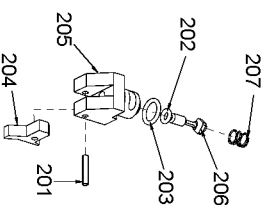

800

HARTCO CLINCHING TOOLS SERIES B PARTS LIST

MAIN VALVE ASSEMBLY
PART NO. HR-55047

PILOT VALVE ASSEMBLY
PART NO. HR-55328

FOLLOWER ASSEMBLY

SUSPENSION HANGER ASSEMBLY
PART NO. HR-55397

STANLEY

HARTCO

Stanley Fastening Systems

7707 Austin Avenue
Phone:(847)-967-1122

Skokie, Illinois 60077-2688
Fax:(847)-967-9808

Parts List for HR-65BAT Type 0

Item Number	Part Number	Description	Qty Required
3	HR-15000	BHCS 1/4-20 X 5/8	2
4	HR-15001	SHCS 1/4-20 X 3/4	4
5	HR-15004	PIN- DOWEL 1/8 X 7/8	2
6	HR-15005	PIN- ROLL 5/32 X 1	1
7	HR-15010	O-RING VITON 9/16 X	1
8	HR-15011	O-RING 1/4 X 3/8 X 1	1
9	HR-15014	O-RING 3/8 X 1/2 X 1	1
10	HR-15015	O-RING VITON 1 X 1 1	1
11	HR-15016	O-RING 2 7/8 X 3 X 1	1
12	HR-15017	O-RING 2 3/4 X 3 1/8	1
13	HR-15020	NUT- THIN JAM FLEXLO	1
14	HR-15023	NUT- FLEXLOC 1/4-20	2
15	HR-15028	SHCS 1/4-20 X 5/8	2
16	HR-15029	WASHER- LOCK 5/16 ID	1
17	HR-15031	WASHER- LOCK 1/4 ID	5
18	HR-15038	WASHER- FLAT 3/8 X 1	1
19	HR-15044	NUT- FLEXLOC 10-24	2
20	HR-15054	O-RING	1
21	HR-15061	BHCS 1/4-20 X 1/2	2
22	HR-15063	SHCS 1/4-20 X 1-1/4	1
23	HR-15235	SHSS 1/4 X 1 1/4	2
24	HR-55002	PIN - SIDE PLATE	2
25	HR-55008	LINK	2
26	HR-55009	PIN- DOWEL 5/16 X 1	1
27	HR-55012	TRIGGER COMPLETE	1
28	HR-55017	YOKE - PISTON ROD	1
29	HR-55018	PISTON PIN - ROLLER	1