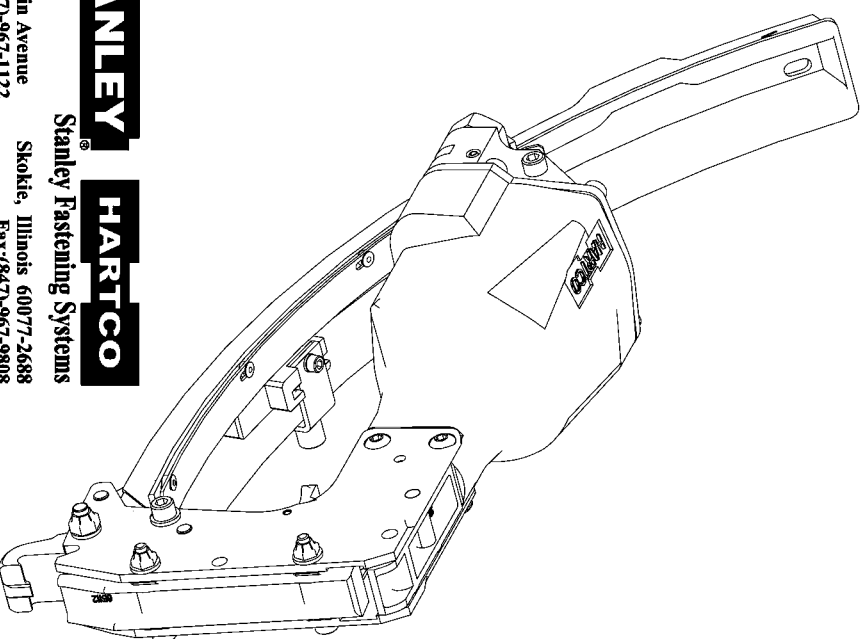

800

HARTCO CLINCHING TOOLS SERIES B PARTS LIST

MAIN VALVE ASSEMBLY
PART NO. HR-55047

PILOT VALVE ASSEMBLY
PART NO. HR-55328

FOLLOWER ASSEMBLY

SUSPENSION HANGER ASSEMBLY
PART NO. HR-55397

STANLEY

HARTCO

Stanley Fastening Systems

7707 Austin Avenue
Phone:(847)-967-1122

Skokie, Illinois 60077-2688
Fax:(847)-967-9808

Parts List for HR-65BAT Type 0

Item Number	Part Number	Description	Qty Required
3	HR-15000	BHCS 1/4-20 X 5/8	2
4	HR-15001	SHCS 1/4-20 X 3/4	4
5	HR-15004	PIN- DOWEL 1/8 X 7/8	2
6	HR-15005	PIN- ROLL 5/32 X 1	1
7	HR-15010	O-RING VITON 9/16 X	1
8	HR-15011	O-RING 1/4 X 3/8 X 1	1
9	HR-15014	O-RING 3/8 X 1/2 X 1	1
10	HR-15015	O-RING VITON 1 X 1 1	1
11	HR-15016	O-RING 2 7/8 X 3 X 1	1
12	HR-15017	O-RING 2 3/4 X 3 1/8	1
13	HR-15020	NUT- THIN JAM FLEXLO	1
14	HR-15023	NUT- FLEXLOC 1/4-20	2
15	HR-15028	SHCS 1/4-20 X 5/8	2
16	HR-15029	WASHER- LOCK 5/16 ID	1
17	HR-15031	WASHER- LOCK 1/4 ID	5
18	HR-15038	WASHER- FLAT 3/8 X 1	1
19	HR-15044	NUT- FLEXLOC 10-24	2
20	HR-15054	O-RING	1
21	HR-15061	BHCS 1/4-20 X 1/2	2
22	HR-15063	SHCS 1/4-20 X 1-1/4	1
23	HR-15235	SHSS 1/4 X 1 1/4	2
24	HR-55002	PIN - SIDE PLATE	2
25	HR-55008	LINK	2
26	HR-55009	PIN- DOWEL 5/16 X 1	1
27	HR-55012	TRIGGER COMPLETE	1
28	HR-55017	YOKE - PISTON ROD	1
29	HR-55018	PISTON PIN - ROLLER	1