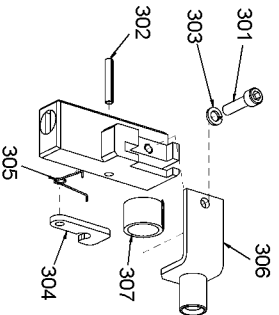

800

HARTCO CLINCHING TOOLS SERIES B PARTS LIST

MAIN VALVE ASSEMBLY
PART NO. HR-55047

PILOT VALVE ASSEMBLY
PART NO. HR-55328

FOLLOWER ASSEMBLY

SUSPENSION HANGER ASSEMBLY
PART NO. HR-55397

STANLEY

HARTCO

Stanley Fastening Systems

7707 Austin Avenue
Phone:(847)-967-1122

Skokie, Illinois 60077-2688
Fax:(847)-967-9808

Parts List for HR-65BS Type 0

Item Number	Part Number	Description	Qty Required
3	HR-15000	BHCS 1/4-20 X 5/8	2
4	HR-15001	SHCS 1/4-20 X 3/4	4
5	HR-15004	PIN- DOWEL 1/8 X 7/8	2
6	HR-15005	PIN- ROLL 5/32 X 1	1
7	HR-15010	O-RING VITON 9/16 X	1
8	HR-15011	O-RING 1/4 X 3/8 X 1	1
9	HR-15014	O-RING 3/8 X 1/2 X 1	1
10	HR-15015	O-RING VITON 1 X 1 1	1
11	HR-15016	O-RING 2 7/8 X 3 X 1	1
12	HR-15017	O-RING 2 3/4 X 3 1/8	1
13	HR-15020	NUT- THIN JAM FLEXLO	1
14	HR-15023	NUT- FLEXLOC 1/4-20	2
15	HR-15028	SHCS 1/4-20 X 5/8	2
16	HR-15029	WASHER- LOCK 5/16 ID	1
17	HR-15031	WASHER- LOCK 1/4 ID	5
18	HR-15038	WASHER- FLAT 3/8 X 1	1
19	HR-15044	NUT- FLEXLOC 10-24	2
20	HR-15054	O-RING	1
21	HR-15061	BHCS 1/4-20 X 1/2	2
22	HR-15063	SHCS 1/4-20 X 1-1/4	1
23	HR-15235	SHSS 1/4 X 1 1/4	2
24	HR-55002	PIN - SIDE PLATE	2
25	HR-55008	LINK	2
26	HR-55009	PIN- DOWEL 5/16 X 1	1
27	HR-55012	TRIGGER COMPLETE	1
28	HR-55017	YOKE - PISTON ROD	1
29	HR-55018	PISTON PIN - ROLLER	1