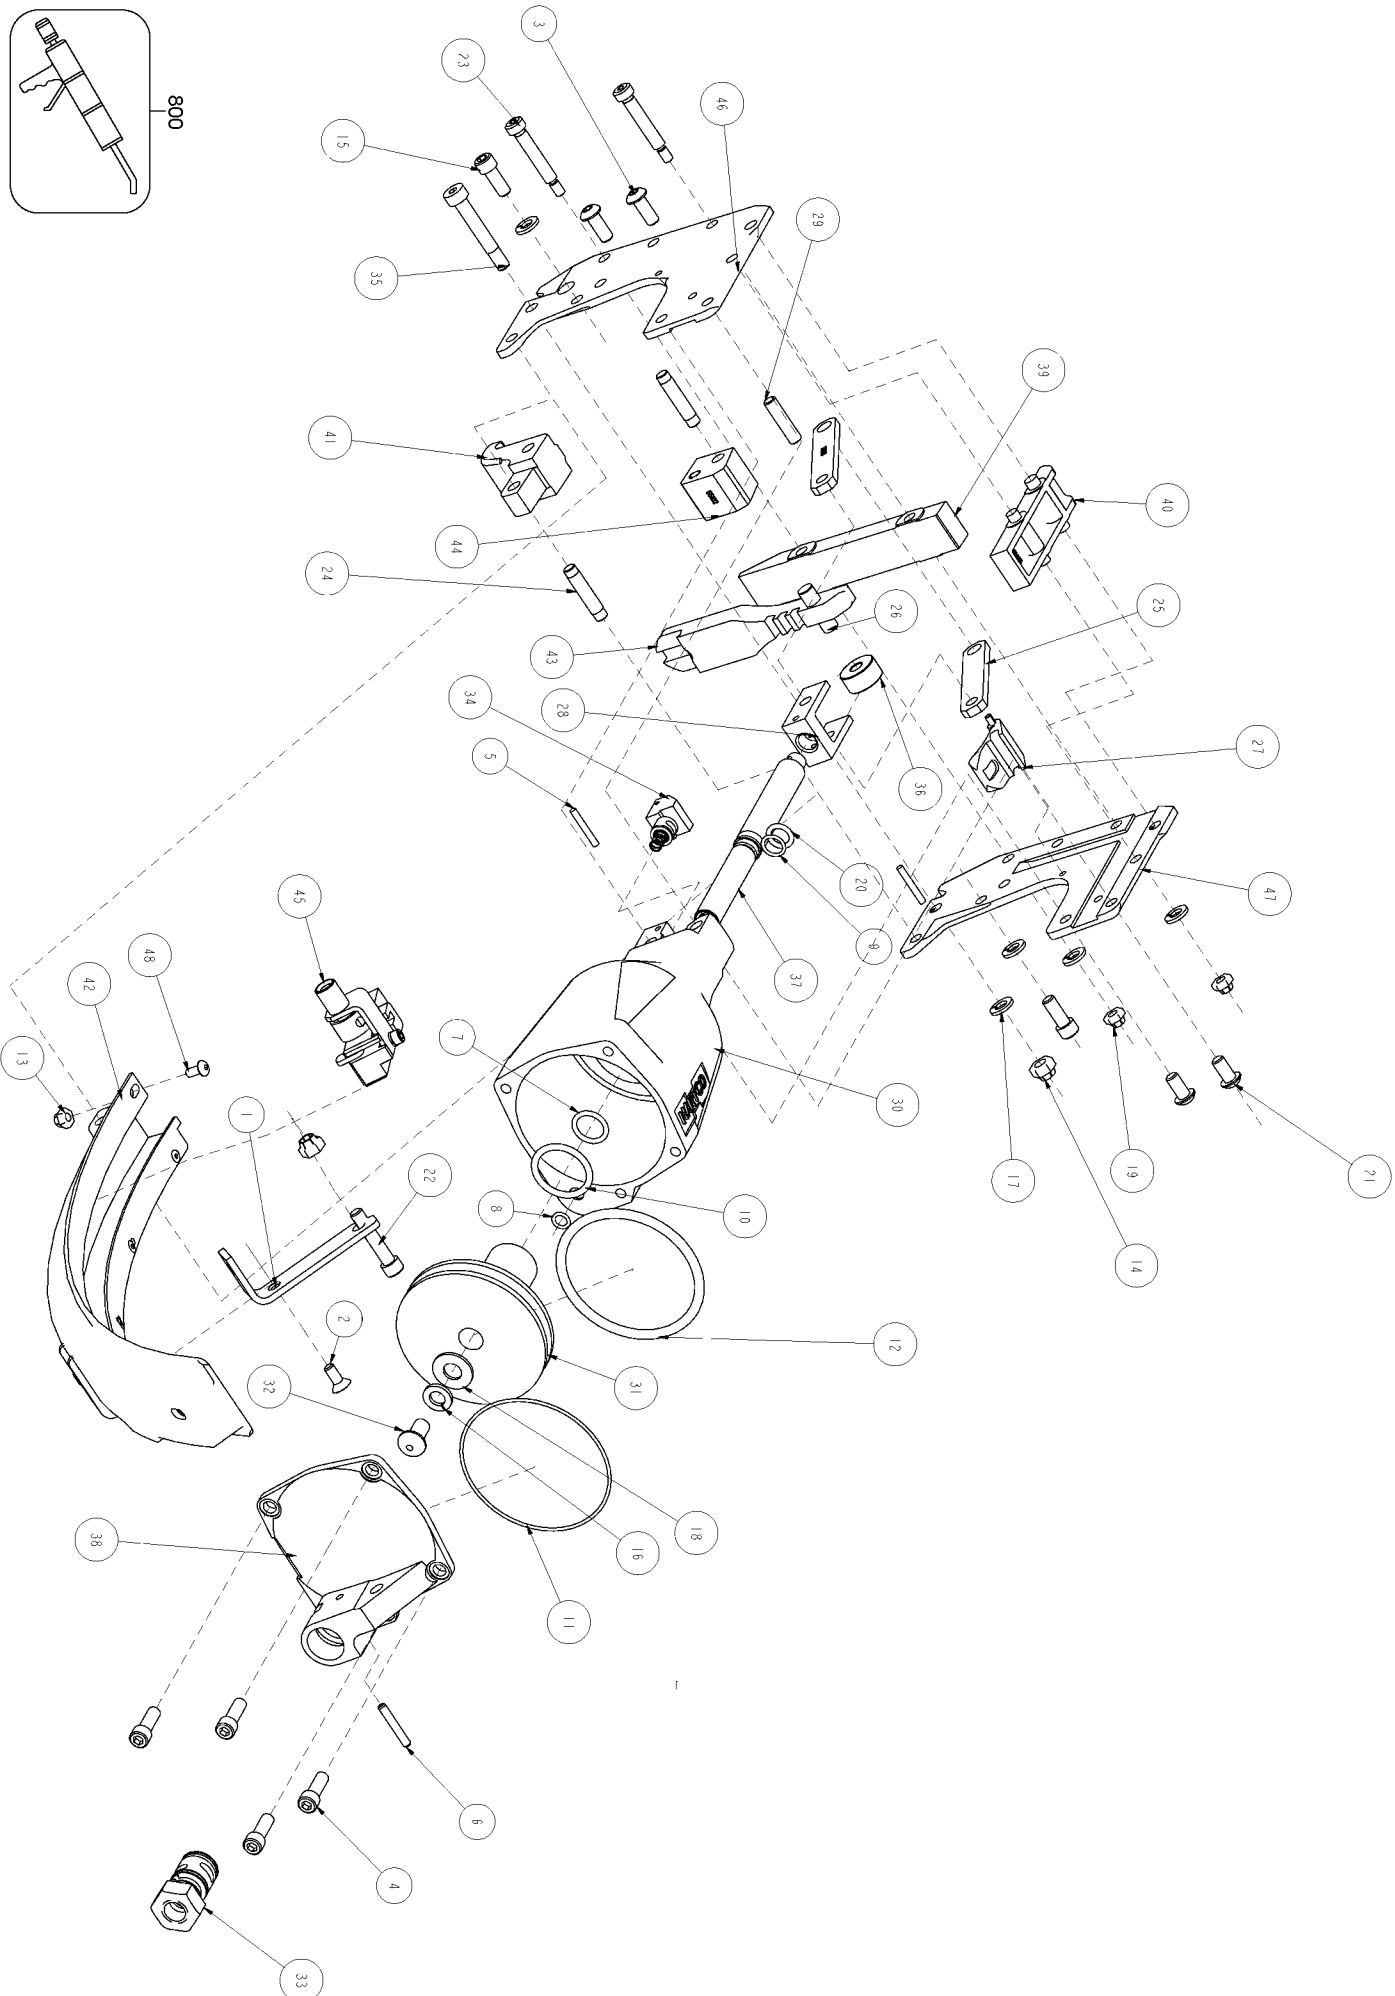

800

HARTCO CLINCHING TOOLS SERIES B PARTS LIST

MAIN VALVE ASSEMBLY
PART NO. HR-55047

PILOT VALVE ASSEMBLY
PART NO. HR-55328

FOLLOWER ASSEMBLY

SUSPENSION HANGER ASSEMBLY
PART NO. HR-55397

STANLEY

HARTCO

Stanley Fastening Systems

7707 Austin Avenue
Phone:(847)-967-1122

Skokie, Illinois 60077-2688
Fax:(847)-967-9808

Parts List for HR-65BS Type 0

Item Number	Part Number	Description	Qty Required
3	HR-15000	BHCS 1/4-20 X 5/8	2
4	HR-15001	SHCS 1/4-20 X 3/4	4
5	HR-15004	PIN- DOWEL 1/8 X 7/8	2
6	HR-15005	PIN- ROLL 5/32 X 1	1
7	HR-15010	O-RING VITON 9/16 X	1
8	HR-15011	O-RING 1/4 X 3/8 X 1	1
9	HR-15014	O-RING 3/8 X 1/2 X 1	1
10	HR-15015	O-RING VITON 1 X 1 1	1
11	HR-15016	O-RING 2 7/8 X 3 X 1	1
12	HR-15017	O-RING 2 3/4 X 3 1/8	1
13	HR-15020	NUT- THIN JAM FLEXLO	1
14	HR-15023	NUT- FLEXLOC 1/4-20	2
15	HR-15028	SHCS 1/4-20 X 5/8	2
16	HR-15029	WASHER- LOCK 5/16 ID	1
17	HR-15031	WASHER- LOCK 1/4 ID	5
18	HR-15038	WASHER- FLAT 3/8 X 1	1
19	HR-15044	NUT- FLEXLOC 10-24	2
20	HR-15054	O-RING	1
21	HR-15061	BHCS 1/4-20 X 1/2	2
22	HR-15063	SHCS 1/4-20 X 1-1/4	1
23	HR-15235	SHSS 1/4 X 1 1/4	2
24	HR-55002	PIN - SIDE PLATE	2
25	HR-55008	LINK	2
26	HR-55009	PIN- DOWEL 5/16 X 1	1
27	HR-55012	TRIGGER COMPLETE	1
28	HR-55017	YOKE - PISTON ROD	1
29	HR-55018	PISTON PIN - ROLLER	1