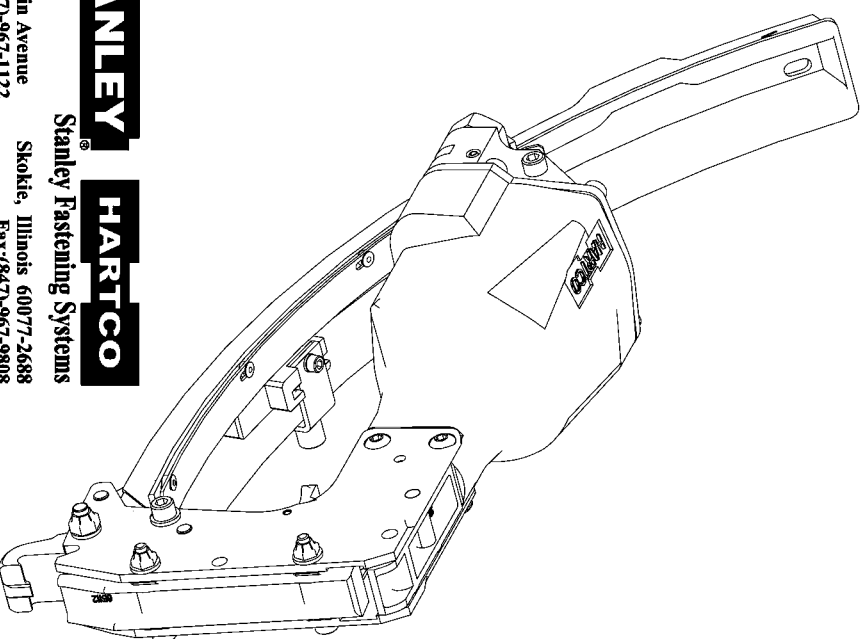

800

HARTCO CLINCHING TOOLS SERIES B PARTS LIST

MAIN VALVE ASSEMBLY
PART NO. HR-55047

PILOT VALVE ASSEMBLY
PART NO. HR-55328

FOLLOWER ASSEMBLY

SUSPENSION HANGER ASSEMBLY
PART NO. HR-55397

STANLEY

HARTCO

Stanley Fastening Systems

7707 Austin Avenue
Phone:(847)-967-1122

Skokie, Illinois 60077-2688
Fax:(847)-967-9808

Parts List for HR-65BS Type 0

Item Number	Part Number	Description	Qty Required
3	HR-15000	BHCS 1/4-20 X 5/8	2
4	HR-15001	SHCS 1/4-20 X 3/4	4
5	HR-15004	PIN- DOWEL 1/8 X 7/8	2
6	HR-15005	PIN- ROLL 5/32 X 1	1
7	HR-15010	O-RING VITON 9/16 X	1
8	HR-15011	O-RING 1/4 X 3/8 X 1	1
9	HR-15014	O-RING 3/8 X 1/2 X 1	1
10	HR-15015	O-RING VITON 1 X 1 1	1
11	HR-15016	O-RING 2 7/8 X 3 X 1	1
12	HR-15017	O-RING 2 3/4 X 3 1/8	1
13	HR-15020	NUT- THIN JAM FLEXLO	1
14	HR-15023	NUT- FLEXLOC 1/4-20	2
15	HR-15028	SHCS 1/4-20 X 5/8	2
16	HR-15029	WASHER- LOCK 5/16 ID	1
17	HR-15031	WASHER- LOCK 1/4 ID	5
18	HR-15038	WASHER- FLAT 3/8 X 1	1
19	HR-15044	NUT- FLEXLOC 10-24	2
20	HR-15054	O-RING	1
21	HR-15061	BHCS 1/4-20 X 1/2	2
22	HR-15063	SHCS 1/4-20 X 1-1/4	1
23	HR-15235	SHSS 1/4 X 1 1/4	2
24	HR-55002	PIN - SIDE PLATE	2
25	HR-55008	LINK	2
26	HR-55009	PIN- DOWEL 5/16 X 1	1
27	HR-55012	TRIGGER COMPLETE	1
28	HR-55017	YOKE - PISTON ROD	1
29	HR-55018	PISTON PIN - ROLLER	1