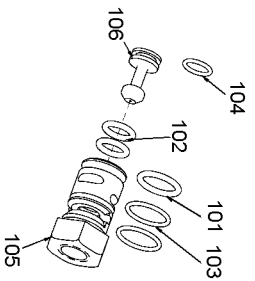

800

HARTCO CLINCHING TOOLS SERIES B PARTS LIST

MAIN VALVE ASSEMBLY
PART NO. HR-55047

PILOT VALVE ASSEMBLY
PART NO. HR-55328

FOLLOWER ASSEMBLY

SUSPENSION HANGER ASSEMBLY
PART NO. HR-55397

STANLEY

HARTCO

Stanley Fastening Systems

7707 Austin Avenue
Phone:(847)-967-1122

Skokie, Illinois 60077-2688
Fax:(847)-967-9808

Parts List for HR-65BS Type 0

Item Number	Part Number	Description	Qty Required
3	HR-15000	BHCS 1/4-20 X 5/8	2
4	HR-15001	SHCS 1/4-20 X 3/4	4
5	HR-15004	PIN- DOWEL 1/8 X 7/8	2
6	HR-15005	PIN- ROLL 5/32 X 1	1
7	HR-15010	O-RING VITON 9/16 X	1
8	HR-15011	O-RING 1/4 X 3/8 X 1	1
9	HR-15014	O-RING 3/8 X 1/2 X 1	1
10	HR-15015	O-RING VITON 1 X 1 1	1
11	HR-15016	O-RING 2 7/8 X 3 X 1	1
12	HR-15017	O-RING 2 3/4 X 3 1/8	1
13	HR-15020	NUT- THIN JAM FLEXLO	1
14	HR-15023	NUT- FLEXLOC 1/4-20	2
15	HR-15028	SHCS 1/4-20 X 5/8	2
16	HR-15029	WASHER- LOCK 5/16 ID	1
17	HR-15031	WASHER- LOCK 1/4 ID	5
18	HR-15038	WASHER- FLAT 3/8 X 1	1
19	HR-15044	NUT- FLEXLOC 10-24	2
20	HR-15054	O-RING	1
21	HR-15061	BHCS 1/4-20 X 1/2	2
22	HR-15063	SHCS 1/4-20 X 1-1/4	1
23	HR-15235	SHSS 1/4 X 1 1/4	2
24	HR-55002	PIN - SIDE PLATE	2
25	HR-55008	LINK	2
26	HR-55009	PIN- DOWEL 5/16 X 1	1
27	HR-55012	TRIGGER COMPLETE	1
28	HR-55017	YOKE - PISTON ROD	1
29	HR-55018	PISTON PIN - ROLLER	1