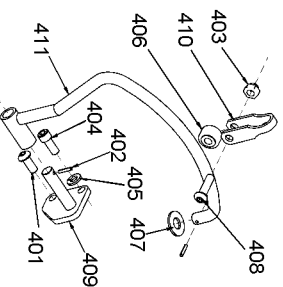

800

HARTCO CLINCHING TOOLS SERIES B PARTS LIST

MAIN VALVE ASSEMBLY
PART NO. HR-55047

PILOT VALVE ASSEMBLY
PART NO. HR-55328

FOLLOWER ASSEMBLY

SUSPENSION HANGER ASSEMBLY
PART NO. HR-55397

STANLEY

HARTCO

Stanley Fastening Systems

7707 Austin Avenue
Phone:(847)-967-1122

Skokie, Illinois 60077-2688
Fax:(847)-967-9808

Parts List for HR-65BS Type 0

Item Number	Part Number	Description	Qty Required
3	HR-15000	BHCS 1/4-20 X 5/8	2
4	HR-15001	SHCS 1/4-20 X 3/4	4
5	HR-15004	PIN- DOWEL 1/8 X 7/8	2
6	HR-15005	PIN- ROLL 5/32 X 1	1
7	HR-15010	O-RING VITON 9/16 X	1
8	HR-15011	O-RING 1/4 X 3/8 X 1	1
9	HR-15014	O-RING 3/8 X 1/2 X 1	1
10	HR-15015	O-RING VITON 1 X 1 1	1
11	HR-15016	O-RING 2 7/8 X 3 X 1	1
12	HR-15017	O-RING 2 3/4 X 3 1/8	1
13	HR-15020	NUT- THIN JAM FLEXLO	1
14	HR-15023	NUT- FLEXLOC 1/4-20	2
15	HR-15028	SHCS 1/4-20 X 5/8	2
16	HR-15029	WASHER- LOCK 5/16 ID	1
17	HR-15031	WASHER- LOCK 1/4 ID	5
18	HR-15038	WASHER- FLAT 3/8 X 1	1
19	HR-15044	NUT- FLEXLOC 10-24	2
20	HR-15054	O-RING	1
21	HR-15061	BHCS 1/4-20 X 1/2	2
22	HR-15063	SHCS 1/4-20 X 1-1/4	1
23	HR-15235	SHSS 1/4 X 1 1/4	2
24	HR-55002	PIN - SIDE PLATE	2
25	HR-55008	LINK	2
26	HR-55009	PIN- DOWEL 5/16 X 1	1
27	HR-55012	TRIGGER COMPLETE	1
28	HR-55017	YOKE - PISTON ROD	1
29	HR-55018	PISTON PIN - ROLLER	1