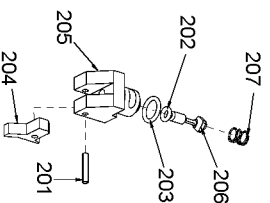

800

HARTCO CLINCHING TOOLS SERIES B PARTS LIST

MAIN VALVE ASSEMBLY
PART NO. HR-55047

PILOT VALVE ASSEMBLY
PART NO. HR-55328

FOLLOWER ASSEMBLY

SUSPENSION HANGER ASSEMBLY
PART NO. HR-55397

STANLEY

HARTCO

Stanley Fastening Systems

7707 Austin Avenue
Phone:(847)-967-1122

Skokie, Illinois 60077-2688
Fax:(847)-967-9808

Parts List for HR-65BS Type 0

Item Number	Part Number	Description	Qty Required
3	HR-15000	BHCS 1/4-20 X 5/8	2
4	HR-15001	SHCS 1/4-20 X 3/4	4
5	HR-15004	PIN- DOWEL 1/8 X 7/8	2
6	HR-15005	PIN- ROLL 5/32 X 1	1
7	HR-15010	O-RING VITON 9/16 X	1
8	HR-15011	O-RING 1/4 X 3/8 X 1	1
9	HR-15014	O-RING 3/8 X 1/2 X 1	1
10	HR-15015	O-RING VITON 1 X 1 1	1
11	HR-15016	O-RING 2 7/8 X 3 X 1	1
12	HR-15017	O-RING 2 3/4 X 3 1/8	1
13	HR-15020	NUT- THIN JAM FLEXLO	1
14	HR-15023	NUT- FLEXLOC 1/4-20	2
15	HR-15028	SHCS 1/4-20 X 5/8	2
16	HR-15029	WASHER- LOCK 5/16 ID	1
17	HR-15031	WASHER- LOCK 1/4 ID	5
18	HR-15038	WASHER- FLAT 3/8 X 1	1
19	HR-15044	NUT- FLEXLOC 10-24	2
20	HR-15054	O-RING	1
21	HR-15061	BHCS 1/4-20 X 1/2	2
22	HR-15063	SHCS 1/4-20 X 1-1/4	1
23	HR-15235	SHSS 1/4 X 1 1/4	2
24	HR-55002	PIN - SIDE PLATE	2
25	HR-55008	LINK	2
26	HR-55009	PIN- DOWEL 5/16 X 1	1
27	HR-55012	TRIGGER COMPLETE	1
28	HR-55017	YOKE - PISTON ROD	1
29	HR-55018	PISTON PIN - ROLLER	1