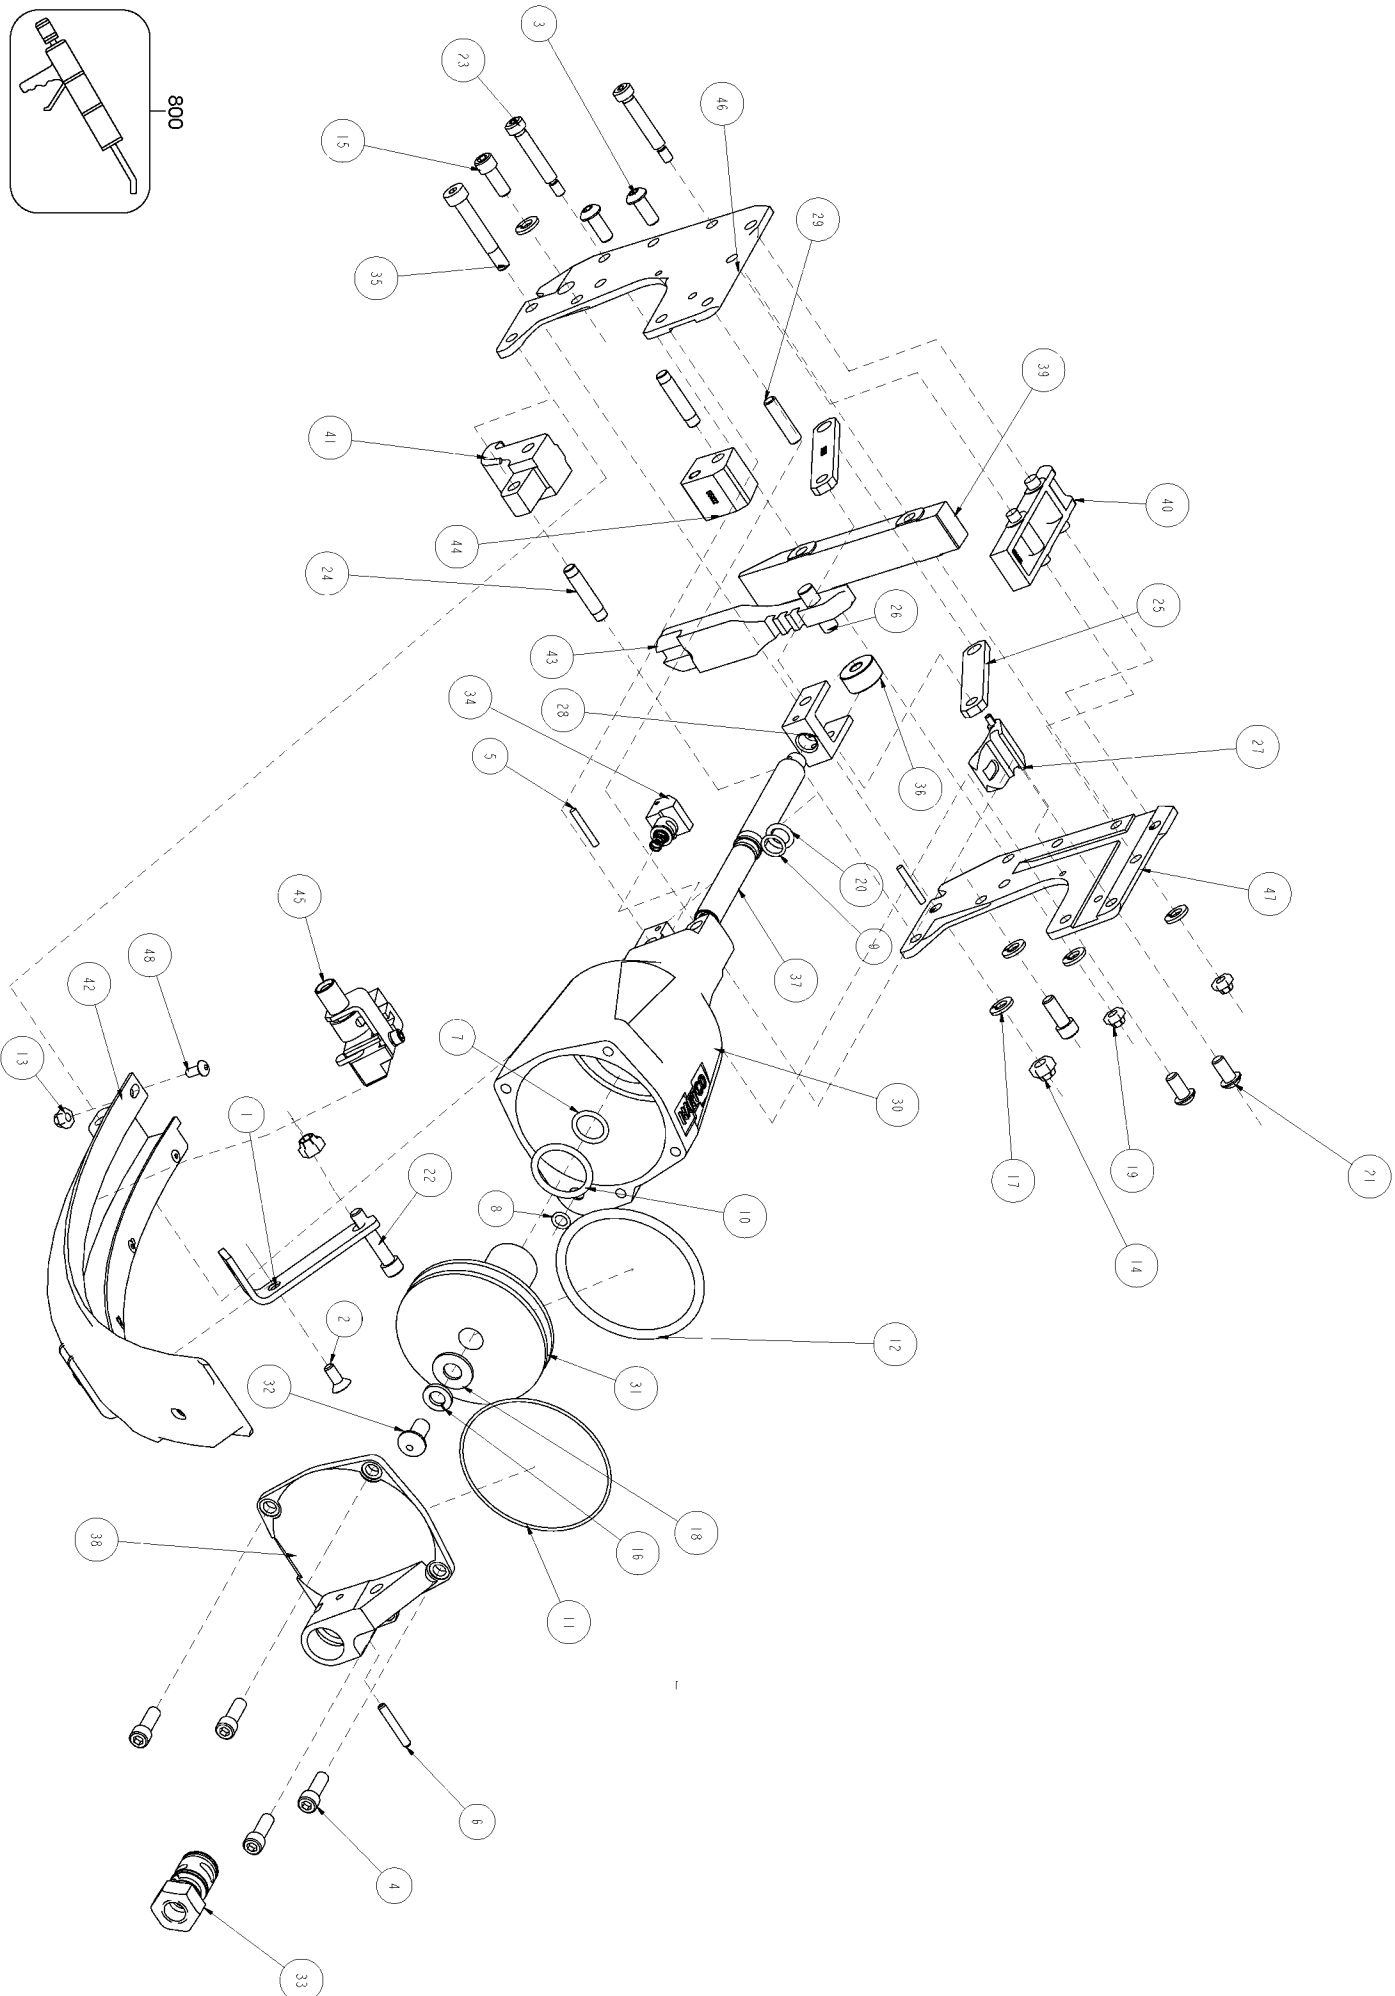

# HARTCO CLINCHING TOOLS SERIES B PARTS LIST

MAIN VALVE ASSEMBLY  
PART NO. HR-55047

PILOT VALVE ASSEMBLY  
PART NO. HR-55328

FOLLOWER ASSEMBLY

SUSPENSION HANGER ASSEMBLY  
PART NO. HR-55397

**STANLEY**

**HARTCO**

## Parts List for HR-85BA Type 0

Item Number	Part Number	Description	Qty Required
3	HR-15000	BHCS 1/4-20 X 5/8	2
4	HR-15001	SHCS 1/4-20 X 3/4	4
5	HR-15004	PIN- DOWEL 1/8 X 7/8	2
6	HR-15005	PIN- ROLL 5/32 X 1	1
7	HR-15010	O-RING VITON 9/16 X	1
8	HR-15011	O-RING 1/4 X 3/8 X 1	1
9	HR-15014	O-RING 3/8 X 1/2 X 1	1
10	HR-15015	O-RING VITON 1 X 1 1	1
11	HR-15016	O-RING 2 7/8 X 3 X 1	1
12	HR-15017	O-RING 2 3/4 X 3 1/8	1
13	HR-15020	NUT- THIN JAM FLEXLO	1
14	HR-15023	NUT- FLEXLOC 1/4-20	2
15	HR-15028	SHCS 1/4-20 X 5/8	2
16	HR-15029	WASHER- LOCK 5/16 ID	1
17	HR-15031	WASHER- LOCK 1/4 ID	5
18	HR-15038	WASHER- FLAT 3/8 X 1	1
19	HR-15044	NUT- FLEXLOC 10-24	2
20	HR-15054	O-RING	1
21	HR-15061	BHCS 1/4-20 X 1/2	2
22	HR-15063	SHCS 1/4-20 X 1-1/4	1
23	HR-15235	SHSS 1/4 X 1 1/4	2
24	HR-55002	PIN - SIDE PLATE	2
25	HR-55008	LINK	2
26	HR-55009	PIN- DOWEL 5/16 X 1	1
27	HR-55012	TRIGGER COMPLETE	1
28	HR-55017	YOKE - PISTON ROD	1
29	HR-55018	PISTON PIN - ROLLER	1