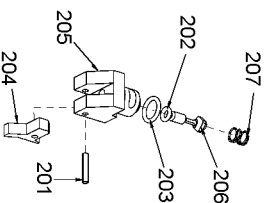

# HARTCO CLINCHING TOOLS SERIES B PARTS LIST

MAIN VALVE ASSEMBLY  
PART NO. HR-55047

PILOT VALVE ASSEMBLY  
PART NO. HR-55328

FOLLOWER ASSEMBLY

SUSPENSION HANGER ASSEMBLY  
PART NO. HR-55397

**STANLEY**

**HARTCO**

## Parts List for HR-85BA Type 0

Item Number	Part Number	Description	Qty Required
3	HR-15000	BHCS 1/4-20 X 5/8	2
4	HR-15001	SHCS 1/4-20 X 3/4	4
5	HR-15004	PIN- DOWEL 1/8 X 7/8	2
6	HR-15005	PIN- ROLL 5/32 X 1	1
7	HR-15010	O-RING VITON 9/16 X	1
8	HR-15011	O-RING 1/4 X 3/8 X 1	1
9	HR-15014	O-RING 3/8 X 1/2 X 1	1
10	HR-15015	O-RING VITON 1 X 1 1	1
11	HR-15016	O-RING 2 7/8 X 3 X 1	1
12	HR-15017	O-RING 2 3/4 X 3 1/8	1
13	HR-15020	NUT- THIN JAM FLEXLO	1
14	HR-15023	NUT- FLEXLOC 1/4-20	2
15	HR-15028	SHCS 1/4-20 X 5/8	2
16	HR-15029	WASHER- LOCK 5/16 ID	1
17	HR-15031	WASHER- LOCK 1/4 ID	5
18	HR-15038	WASHER- FLAT 3/8 X 1	1
19	HR-15044	NUT- FLEXLOC 10-24	2
20	HR-15054	O-RING	1
21	HR-15061	BHCS 1/4-20 X 1/2	2
22	HR-15063	SHCS 1/4-20 X 1-1/4	1
23	HR-15235	SHSS 1/4 X 1 1/4	2
24	HR-55002	PIN - SIDE PLATE	2
25	HR-55008	LINK	2
26	HR-55009	PIN- DOWEL 5/16 X 1	1
27	HR-55012	TRIGGER COMPLETE	1
28	HR-55017	YOKE - PISTON ROD	1
29	HR-55018	PISTON PIN - ROLLER	1

## Parts List for HR-85BA Type 0

Item Number	Part Number	Description	Qty Required
302	HR-15026	PIN- ROLL 1/8 X 3/4	1
303	HR-15032	WASHER- LOCK #8	1
304	HR-55032	FOLLOWER LATCH CL	1
305	HR-55038	LATCH SPRING CL	1
306	HR-55039	FOLLOWER BRKT. ASSEM	1
307	HR-55040	NEGATOR SPRING CL	1
401	HR-15000	BHCS 1/4-20 X 5/8	1
402	HR-15002	PIN- ROLL 3/32 x 1/2	2
403	HR-15023	NUT- FLEXLOC 1/4-20	1
404	HR-15028	SHCS 1/4-20 X 5/8	1
405	HR-15031	WASHER- LOCK 1/4 ID	1
406	HR-15037	ROLLER BEARING	1
407	HR-15038	WASHER- FLAT 3/8 X 1	1
408	HR-15316	BHCS 1/4-20 X 1	1
409	HR-55053	HANGER SUPPORT	1
410	HR-55095	HANGER YOKE	2
411	HR-55096	SUSPENSION HANGER CL	1
800	100653	LUBE (2CC)	1
800	100679	LUBE (1LB.CAN)	1