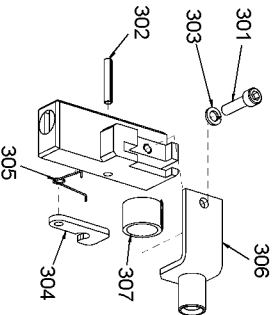

# HARTCO CLINCHING TOOLS SERIES B PARTS LIST

MAIN VALVE ASSEMBLY  
PART NO. HR-55047

PILOT VALVE ASSEMBLY  
PART NO. HR-55328

FOLLOWER ASSEMBLY

SUSPENSION HANGER ASSEMBLY  
PART NO. HR-55397

**STANLEY**

**HARTCO**

## Parts List for HR-85BA Type 0

Item Number	Part Number	Description	Qty Required
3	HR-15000	BHCS 1/4-20 X 5/8	2
4	HR-15001	SHCS 1/4-20 X 3/4	4
5	HR-15004	PIN- DOWEL 1/8 X 7/8	2
6	HR-15005	PIN- ROLL 5/32 X 1	1
7	HR-15010	O-RING VITON 9/16 X	1
8	HR-15011	O-RING 1/4 X 3/8 X 1	1
9	HR-15014	O-RING 3/8 X 1/2 X 1	1
10	HR-15015	O-RING VITON 1 X 1 1	1
11	HR-15016	O-RING 2 7/8 X 3 X 1	1
12	HR-15017	O-RING 2 3/4 X 3 1/8	1
13	HR-15020	NUT- THIN JAM FLEXLO	1
14	HR-15023	NUT- FLEXLOC 1/4-20	2
15	HR-15028	SHCS 1/4-20 X 5/8	2
16	HR-15029	WASHER- LOCK 5/16 ID	1
17	HR-15031	WASHER- LOCK 1/4 ID	5
18	HR-15038	WASHER- FLAT 3/8 X 1	1
19	HR-15044	NUT- FLEXLOC 10-24	2
20	HR-15054	O-RING	1
21	HR-15061	BHCS 1/4-20 X 1/2	2
22	HR-15063	SHCS 1/4-20 X 1-1/4	1
23	HR-15235	SHSS 1/4 X 1 1/4	2
24	HR-55002	PIN - SIDE PLATE	2
25	HR-55008	LINK	2
26	HR-55009	PIN- DOWEL 5/16 X 1	1
27	HR-55012	TRIGGER COMPLETE	1
28	HR-55017	YOKE - PISTON ROD	1
29	HR-55018	PISTON PIN - ROLLER	1

## Parts List for HR-85BA Type 0

Item Number	Part Number	Description	Qty Required
302	HR-15026	PIN- ROLL 1/8 X 3/4	1
303	HR-15032	WASHER- LOCK #8	1
304	HR-55032	FOLLOWER LATCH CL	1
305	HR-55038	LATCH SPRING CL	1
306	HR-55039	FOLLOWER BRKT. ASSEM	1
307	HR-55040	NEGATOR SPRING CL	1
401	HR-15000	BHCS 1/4-20 X 5/8	1
402	HR-15002	PIN- ROLL 3/32 x 1/2	2
403	HR-15023	NUT- FLEXLOC 1/4-20	1
404	HR-15028	SHCS 1/4-20 X 5/8	1
405	HR-15031	WASHER- LOCK 1/4 ID	1
406	HR-15037	ROLLER BEARING	1
407	HR-15038	WASHER- FLAT 3/8 X 1	1
408	HR-15316	BHCS 1/4-20 X 1	1
409	HR-55053	HANGER SUPPORT	1
410	HR-55095	HANGER YOKE	2
411	HR-55096	SUSPENSION HANGER CL	1
800	100653	LUBE (2CC)	1
800	100679	LUBE (1LB.CAN)	1