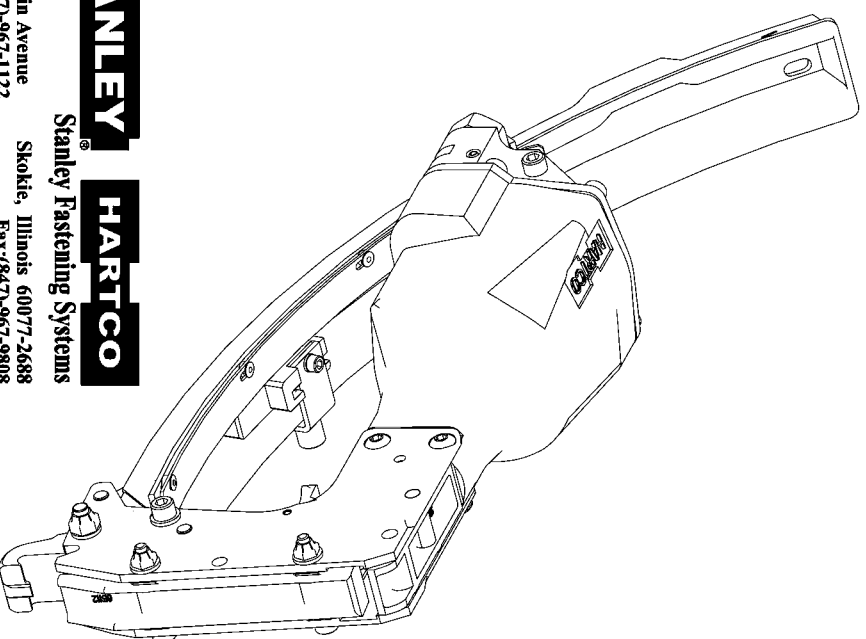

# HARTCO CLINCHING TOOLS SERIES B PARTS LIST

MAIN VALVE ASSEMBLY  
PART NO. HR-55047

PILOT VALVE ASSEMBLY  
PART NO. HR-55328

FOLLOWER ASSEMBLY

SUSPENSION HANGER ASSEMBLY  
PART NO. HR-55397

**STANLEY**

**HARTCO**

## Parts List for HR-85BA Type 0

Item Number	Part Number	Description	Qty Required
3	HR-15000	BHCS 1/4-20 X 5/8	2
4	HR-15001	SHCS 1/4-20 X 3/4	4
5	HR-15004	PIN- DOWEL 1/8 X 7/8	2
6	HR-15005	PIN- ROLL 5/32 X 1	1
7	HR-15010	O-RING VITON 9/16 X	1
8	HR-15011	O-RING 1/4 X 3/8 X 1	1
9	HR-15014	O-RING 3/8 X 1/2 X 1	1
10	HR-15015	O-RING VITON 1 X 1 1	1
11	HR-15016	O-RING 2 7/8 X 3 X 1	1
12	HR-15017	O-RING 2 3/4 X 3 1/8	1
13	HR-15020	NUT- THIN JAM FLEXLO	1
14	HR-15023	NUT- FLEXLOC 1/4-20	2
15	HR-15028	SHCS 1/4-20 X 5/8	2
16	HR-15029	WASHER- LOCK 5/16 ID	1
17	HR-15031	WASHER- LOCK 1/4 ID	5
18	HR-15038	WASHER- FLAT 3/8 X 1	1
19	HR-15044	NUT- FLEXLOC 10-24	2
20	HR-15054	O-RING	1
21	HR-15061	BHCS 1/4-20 X 1/2	2
22	HR-15063	SHCS 1/4-20 X 1-1/4	1
23	HR-15235	SHSS 1/4 X 1 1/4	2
24	HR-55002	PIN - SIDE PLATE	2
25	HR-55008	LINK	2
26	HR-55009	PIN- DOWEL 5/16 X 1	1
27	HR-55012	TRIGGER COMPLETE	1
28	HR-55017	YOKE - PISTON ROD	1
29	HR-55018	PISTON PIN - ROLLER	1