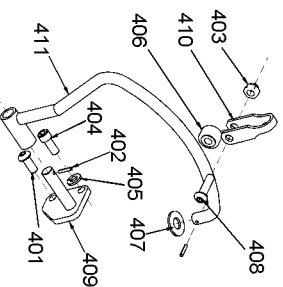

# HARTCO CLINCHING TOOLS SERIES B PARTS LIST

MAIN VALVE ASSEMBLY  
PART NO. HR-55047

PILOT VALVE ASSEMBLY  
PART NO. HR-55328

FOLLOWER ASSEMBLY

SUSPENSION HANGER ASSEMBLY  
PART NO. HR-55397

**STANLEY**

**HARTCO**

## Parts List for HR-85BA Type 0

Item Number	Part Number	Description	Qty Required
3	HR-15000	BHCS 1/4-20 X 5/8	2
4	HR-15001	SHCS 1/4-20 X 3/4	4
5	HR-15004	PIN- DOWEL 1/8 X 7/8	2
6	HR-15005	PIN- ROLL 5/32 X 1	1
7	HR-15010	O-RING VITON 9/16 X	1
8	HR-15011	O-RING 1/4 X 3/8 X 1	1
9	HR-15014	O-RING 3/8 X 1/2 X 1	1
10	HR-15015	O-RING VITON 1 X 1 1	1
11	HR-15016	O-RING 2 7/8 X 3 X 1	1
12	HR-15017	O-RING 2 3/4 X 3 1/8	1
13	HR-15020	NUT- THIN JAM FLEXLO	1
14	HR-15023	NUT- FLEXLOC 1/4-20	2
15	HR-15028	SHCS 1/4-20 X 5/8	2
16	HR-15029	WASHER- LOCK 5/16 ID	1
17	HR-15031	WASHER- LOCK 1/4 ID	5
18	HR-15038	WASHER- FLAT 3/8 X 1	1
19	HR-15044	NUT- FLEXLOC 10-24	2
20	HR-15054	O-RING	1
21	HR-15061	BHCS 1/4-20 X 1/2	2
22	HR-15063	SHCS 1/4-20 X 1-1/4	1
23	HR-15235	SHSS 1/4 X 1 1/4	2
24	HR-55002	PIN - SIDE PLATE	2
25	HR-55008	LINK	2
26	HR-55009	PIN- DOWEL 5/16 X 1	1
27	HR-55012	TRIGGER COMPLETE	1
28	HR-55017	YOKE - PISTON ROD	1
29	HR-55018	PISTON PIN - ROLLER	1

## Parts List for HR-85BA Type 0

Item Number	Part Number	Description	Qty Required
302	HR-15026	PIN- ROLL 1/8 X 3/4	1
303	HR-15032	WASHER- LOCK #8	1
304	HR-55032	FOLLOWER LATCH CL	1
305	HR-55038	LATCH SPRING CL	1
306	HR-55039	FOLLOWER BRKT. ASSEM	1
307	HR-55040	NEGATOR SPRING CL	1
401	HR-15000	BHCS 1/4-20 X 5/8	1
402	HR-15002	PIN- ROLL 3/32 x 1/2	2
403	HR-15023	NUT- FLEXLOC 1/4-20	1
404	HR-15028	SHCS 1/4-20 X 5/8	1
405	HR-15031	WASHER- LOCK 1/4 ID	1
406	HR-15037	ROLLER BEARING	1
407	HR-15038	WASHER- FLAT 3/8 X 1	1
408	HR-15316	BHCS 1/4-20 X 1	1
409	HR-55053	HANGER SUPPORT	1
410	HR-55095	HANGER YOKE	2
411	HR-55096	SUSPENSION HANGER CL	1
800	100653	LUBE (2CC)	1
800	100679	LUBE (1LB.CAN)	1