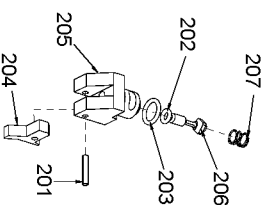

800

HARTCO CLINCHING TOOLS SERIES B PARTS LIST

MAIN VALVE ASSEMBLY
PART NO. HR-55047

PILOT VALVE ASSEMBLY
PART NO. HR-55328

FOLLOWER ASSEMBLY

SUSPENSION HANGER ASSEMBLY
PART NO. HR-55397

STANLEY

HARTCO

Stanley Fastening Systems

7707 Austin Avenue
Phone:(847)-967-1122

Skokie, Illinois 60077-2688
Fax:(847)-967-9808

Parts List for HR-85SBLN Type 0

Item Number	Part Number	Description	Qty Required
3	HR-15000	BHCS 1/4-20 X 5/8	2
4	HR-15001	SHCS 1/4-20 X 3/4	4
5	HR-15004	PIN- DOWEL 1/8 X 7/8	2
6	HR-15005	PIN- ROLL 5/32 X 1	1
7	HR-15010	O-RING VITON 9/16 X	1
8	HR-15011	O-RING 1/4 X 3/8 X 1	1
9	HR-15014	O-RING 3/8 X 1/2 X 1	1
10	HR-15015	O-RING VITON 1 X 1 1	1
11	HR-15016	O-RING 2 7/8 X 3 X 1	1
12	HR-15017	O-RING 2 3/4 X 3 1/8	1
13	HR-15020	NUT- THIN JAM FLEXLO	1
14	HR-15023	NUT- FLEXLOC 1/4-20	2
15	HR-15028	SHCS 1/4-20 X 5/8	2
16	HR-15029	WASHER- LOCK 5/16 ID	1
17	HR-15031	WASHER- LOCK 1/4 ID	5
18	HR-15038	WASHER- FLAT 3/8 X 1	1
19	HR-15044	NUT- FLEXLOC 10-24	2
20	HR-15054	O-RING	1
21	HR-15061	BHCS 1/4-20 X 1/2	2
22	HR-15063	SHCS 1/4-20 X 1-1/4	1
23	HR-15235	SHSS 1/4 X 1 1/4	2
24	HR-55002	PIN - SIDE PLATE	2
25	HR-55008	LINK	2
26	HR-55009	PIN- DOWEL 5/16 X 1	1
27	HR-55012	TRIGGER COMPLETE	1
28	HR-55017	YOKE - PISTON ROD	1
29	HR-55018	PISTON PIN - ROLLER	1