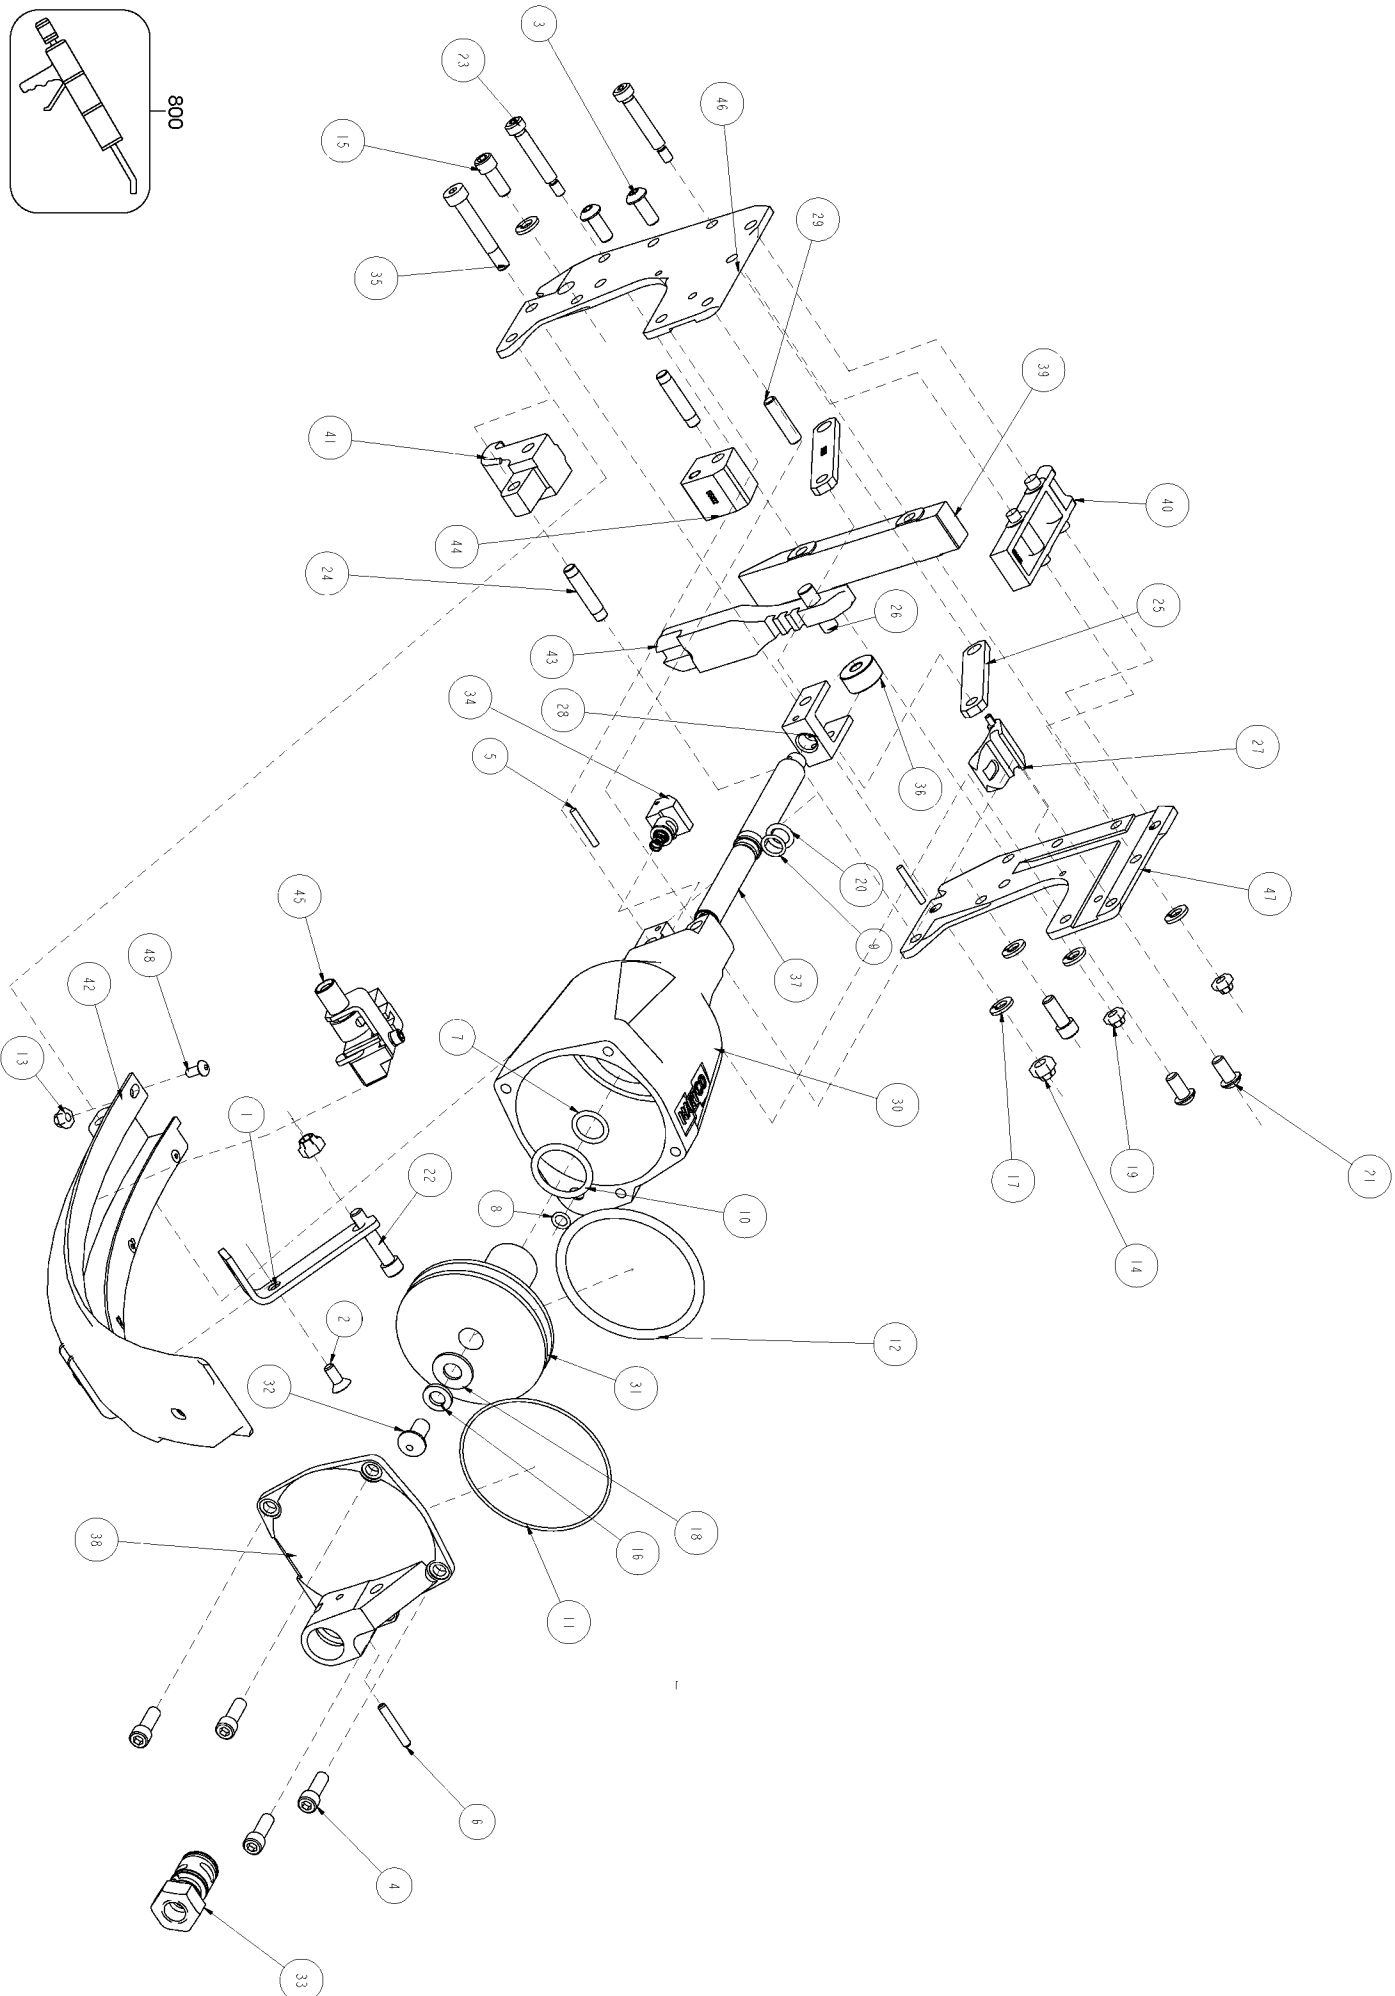

800

HARTCO CLINCHING TOOLS SERIES B PARTS LIST

MAIN VALVE ASSEMBLY
PART NO. HR-55047

PILOT VALVE ASSEMBLY
PART NO. HR-55328

FOLLOWER ASSEMBLY

SUSPENSION HANGER ASSEMBLY
PART NO. HR-55397

STANLEY

HARTCO

Stanley Fastening Systems

7707 Austin Avenue
Phone:(847)-967-1122

Skokie, Illinois 60077-2688
Fax:(847)-967-9808

Parts List for HR-85SBLN Type 0

Item Number	Part Number	Description	Qty Required
3	HR-15000	BHCS 1/4-20 X 5/8	2
4	HR-15001	SHCS 1/4-20 X 3/4	4
5	HR-15004	PIN- DOWEL 1/8 X 7/8	2
6	HR-15005	PIN- ROLL 5/32 X 1	1
7	HR-15010	O-RING VITON 9/16 X	1
8	HR-15011	O-RING 1/4 X 3/8 X 1	1
9	HR-15014	O-RING 3/8 X 1/2 X 1	1
10	HR-15015	O-RING VITON 1 X 1 1	1
11	HR-15016	O-RING 2 7/8 X 3 X 1	1
12	HR-15017	O-RING 2 3/4 X 3 1/8	1
13	HR-15020	NUT- THIN JAM FLEXLO	1
14	HR-15023	NUT- FLEXLOC 1/4-20	2
15	HR-15028	SHCS 1/4-20 X 5/8	2
16	HR-15029	WASHER- LOCK 5/16 ID	1
17	HR-15031	WASHER- LOCK 1/4 ID	5
18	HR-15038	WASHER- FLAT 3/8 X 1	1
19	HR-15044	NUT- FLEXLOC 10-24	2
20	HR-15054	O-RING	1
21	HR-15061	BHCS 1/4-20 X 1/2	2
22	HR-15063	SHCS 1/4-20 X 1-1/4	1
23	HR-15235	SHSS 1/4 X 1 1/4	2
24	HR-55002	PIN - SIDE PLATE	2
25	HR-55008	LINK	2
26	HR-55009	PIN- DOWEL 5/16 X 1	1
27	HR-55012	TRIGGER COMPLETE	1
28	HR-55017	YOKE - PISTON ROD	1
29	HR-55018	PISTON PIN - ROLLER	1