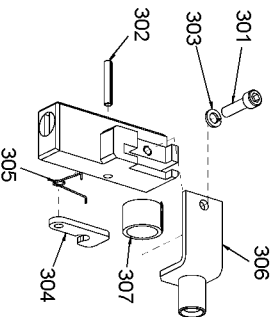

800

HARTCO CLINCHING TOOLS SERIES B PARTS LIST

MAIN VALVE ASSEMBLY
PART NO. HR-55047

PILOT VALVE ASSEMBLY
PART NO. HR-55328

FOLLOWER ASSEMBLY

SUSPENSION HANGER ASSEMBLY
PART NO. HR-55397

STANLEY

HARTCO

Stanley Fastening Systems

7707 Austin Avenue
Phone:(847)-967-1122

Skokie, Illinois 60077-2688
Fax:(847)-967-9808

Parts List for HR-85SBLN Type 0

Item Number	Part Number	Description	Qty Required
3	HR-15000	BHCS 1/4-20 X 5/8	2
4	HR-15001	SHCS 1/4-20 X 3/4	4
5	HR-15004	PIN- DOWEL 1/8 X 7/8	2
6	HR-15005	PIN- ROLL 5/32 X 1	1
7	HR-15010	O-RING VITON 9/16 X	1
8	HR-15011	O-RING 1/4 X 3/8 X 1	1
9	HR-15014	O-RING 3/8 X 1/2 X 1	1
10	HR-15015	O-RING VITON 1 X 1 1	1
11	HR-15016	O-RING 2 7/8 X 3 X 1	1
12	HR-15017	O-RING 2 3/4 X 3 1/8	1
13	HR-15020	NUT- THIN JAM FLEXLO	1
14	HR-15023	NUT- FLEXLOC 1/4-20	2
15	HR-15028	SHCS 1/4-20 X 5/8	2
16	HR-15029	WASHER- LOCK 5/16 ID	1
17	HR-15031	WASHER- LOCK 1/4 ID	5
18	HR-15038	WASHER- FLAT 3/8 X 1	1
19	HR-15044	NUT- FLEXLOC 10-24	2
20	HR-15054	O-RING	1
21	HR-15061	BHCS 1/4-20 X 1/2	2
22	HR-15063	SHCS 1/4-20 X 1-1/4	1
23	HR-15235	SHSS 1/4 X 1 1/4	2
24	HR-55002	PIN - SIDE PLATE	2
25	HR-55008	LINK	2
26	HR-55009	PIN- DOWEL 5/16 X 1	1
27	HR-55012	TRIGGER COMPLETE	1
28	HR-55017	YOKE - PISTON ROD	1
29	HR-55018	PISTON PIN - ROLLER	1