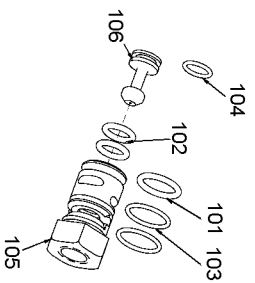

800

HARTCO CLINCHING TOOLS SERIES B PARTS LIST

MAIN VALVE ASSEMBLY
PART NO. HR-55047

PILOT VALVE ASSEMBLY
PART NO. HR-55328

FOLLOWER ASSEMBLY

SUSPENSION HANGER ASSEMBLY
PART NO. HR-55397

STANLEY

HARTCO

Stanley Fastening Systems

7707 Austin Avenue
Phone:(847)-967-1122

Skokie, Illinois 60077-2688
Fax:(847)-967-9808

Parts List for HR-85SBLN Type 0

Item Number	Part Number	Description	Qty Required
3	HR-15000	BHCS 1/4-20 X 5/8	2
4	HR-15001	SHCS 1/4-20 X 3/4	4
5	HR-15004	PIN- DOWEL 1/8 X 7/8	2
6	HR-15005	PIN- ROLL 5/32 X 1	1
7	HR-15010	O-RING VITON 9/16 X	1
8	HR-15011	O-RING 1/4 X 3/8 X 1	1
9	HR-15014	O-RING 3/8 X 1/2 X 1	1
10	HR-15015	O-RING VITON 1 X 1 1	1
11	HR-15016	O-RING 2 7/8 X 3 X 1	1
12	HR-15017	O-RING 2 3/4 X 3 1/8	1
13	HR-15020	NUT- THIN JAM FLEXLO	1
14	HR-15023	NUT- FLEXLOC 1/4-20	2
15	HR-15028	SHCS 1/4-20 X 5/8	2
16	HR-15029	WASHER- LOCK 5/16 ID	1
17	HR-15031	WASHER- LOCK 1/4 ID	5
18	HR-15038	WASHER- FLAT 3/8 X 1	1
19	HR-15044	NUT- FLEXLOC 10-24	2
20	HR-15054	O-RING	1
21	HR-15061	BHCS 1/4-20 X 1/2	2
22	HR-15063	SHCS 1/4-20 X 1-1/4	1
23	HR-15235	SHSS 1/4 X 1 1/4	2
24	HR-55002	PIN - SIDE PLATE	2
25	HR-55008	LINK	2
26	HR-55009	PIN- DOWEL 5/16 X 1	1
27	HR-55012	TRIGGER COMPLETE	1
28	HR-55017	YOKE - PISTON ROD	1
29	HR-55018	PISTON PIN - ROLLER	1