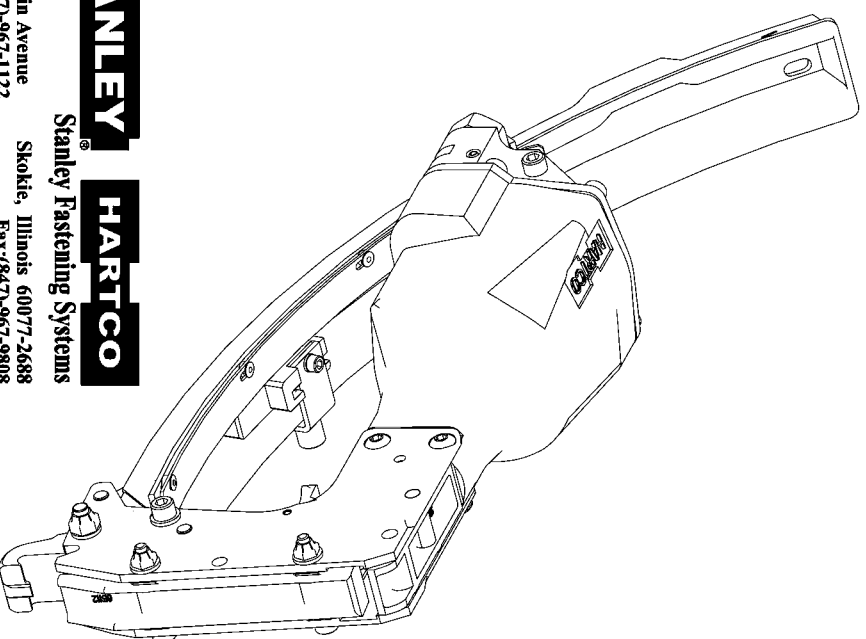

800

HARTCO CLINCHING TOOLS SERIES B PARTS LIST

MAIN VALVE ASSEMBLY
PART NO. HR-55047

PILOT VALVE ASSEMBLY
PART NO. HR-55328

FOLLOWER ASSEMBLY

SUSPENSION HANGER ASSEMBLY
PART NO. HR-55397

STANLEY

HARTCO

Stanley Fastening Systems

7707 Austin Avenue
Phone:(847)-967-1122

Skokie, Illinois 60077-2688
Fax:(847)-967-9808

Parts List for HR-85SBLN Type 0

Item Number	Part Number	Description	Qty Required
3	HR-15000	BHCS 1/4-20 X 5/8	2
4	HR-15001	SHCS 1/4-20 X 3/4	4
5	HR-15004	PIN- DOWEL 1/8 X 7/8	2
6	HR-15005	PIN- ROLL 5/32 X 1	1
7	HR-15010	O-RING VITON 9/16 X	1
8	HR-15011	O-RING 1/4 X 3/8 X 1	1
9	HR-15014	O-RING 3/8 X 1/2 X 1	1
10	HR-15015	O-RING VITON 1 X 1 1	1
11	HR-15016	O-RING 2 7/8 X 3 X 1	1
12	HR-15017	O-RING 2 3/4 X 3 1/8	1
13	HR-15020	NUT- THIN JAM FLEXLO	1
14	HR-15023	NUT- FLEXLOC 1/4-20	2
15	HR-15028	SHCS 1/4-20 X 5/8	2
16	HR-15029	WASHER- LOCK 5/16 ID	1
17	HR-15031	WASHER- LOCK 1/4 ID	5
18	HR-15038	WASHER- FLAT 3/8 X 1	1
19	HR-15044	NUT- FLEXLOC 10-24	2
20	HR-15054	O-RING	1
21	HR-15061	BHCS 1/4-20 X 1/2	2
22	HR-15063	SHCS 1/4-20 X 1-1/4	1
23	HR-15235	SHSS 1/4 X 1 1/4	2
24	HR-55002	PIN - SIDE PLATE	2
25	HR-55008	LINK	2
26	HR-55009	PIN- DOWEL 5/16 X 1	1
27	HR-55012	TRIGGER COMPLETE	1
28	HR-55017	YOKE - PISTON ROD	1
29	HR-55018	PISTON PIN - ROLLER	1