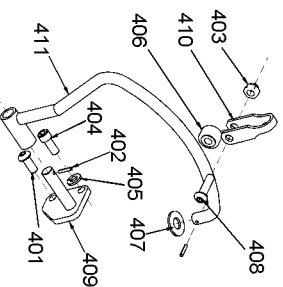

800

HARTCO CLINCHING TOOLS SERIES B PARTS LIST

MAIN VALVE ASSEMBLY
PART NO. HR-55047

PILOT VALVE ASSEMBLY
PART NO. HR-55328

FOLLOWER ASSEMBLY

SUSPENSION HANGER ASSEMBLY
PART NO. HR-55397

STANLEY

HARTCO

Stanley Fastening Systems

7707 Austin Avenue
Phone:(847)-967-1122

Skokie, Illinois 60077-2688
Fax:(847)-967-9808

Parts List for HR-85SBLN Type 0

Item Number	Part Number	Description	Qty Required
3	HR-15000	BHCS 1/4-20 X 5/8	2
4	HR-15001	SHCS 1/4-20 X 3/4	4
5	HR-15004	PIN- DOWEL 1/8 X 7/8	2
6	HR-15005	PIN- ROLL 5/32 X 1	1
7	HR-15010	O-RING VITON 9/16 X	1
8	HR-15011	O-RING 1/4 X 3/8 X 1	1
9	HR-15014	O-RING 3/8 X 1/2 X 1	1
10	HR-15015	O-RING VITON 1 X 1 1	1
11	HR-15016	O-RING 2 7/8 X 3 X 1	1
12	HR-15017	O-RING 2 3/4 X 3 1/8	1
13	HR-15020	NUT- THIN JAM FLEXLO	1
14	HR-15023	NUT- FLEXLOC 1/4-20	2
15	HR-15028	SHCS 1/4-20 X 5/8	2
16	HR-15029	WASHER- LOCK 5/16 ID	1
17	HR-15031	WASHER- LOCK 1/4 ID	5
18	HR-15038	WASHER- FLAT 3/8 X 1	1
19	HR-15044	NUT- FLEXLOC 10-24	2
20	HR-15054	O-RING	1
21	HR-15061	BHCS 1/4-20 X 1/2	2
22	HR-15063	SHCS 1/4-20 X 1-1/4	1
23	HR-15235	SHSS 1/4 X 1 1/4	2
24	HR-55002	PIN - SIDE PLATE	2
25	HR-55008	LINK	2
26	HR-55009	PIN- DOWEL 5/16 X 1	1
27	HR-55012	TRIGGER COMPLETE	1
28	HR-55017	YOKE - PISTON ROD	1
29	HR-55018	PISTON PIN - ROLLER	1