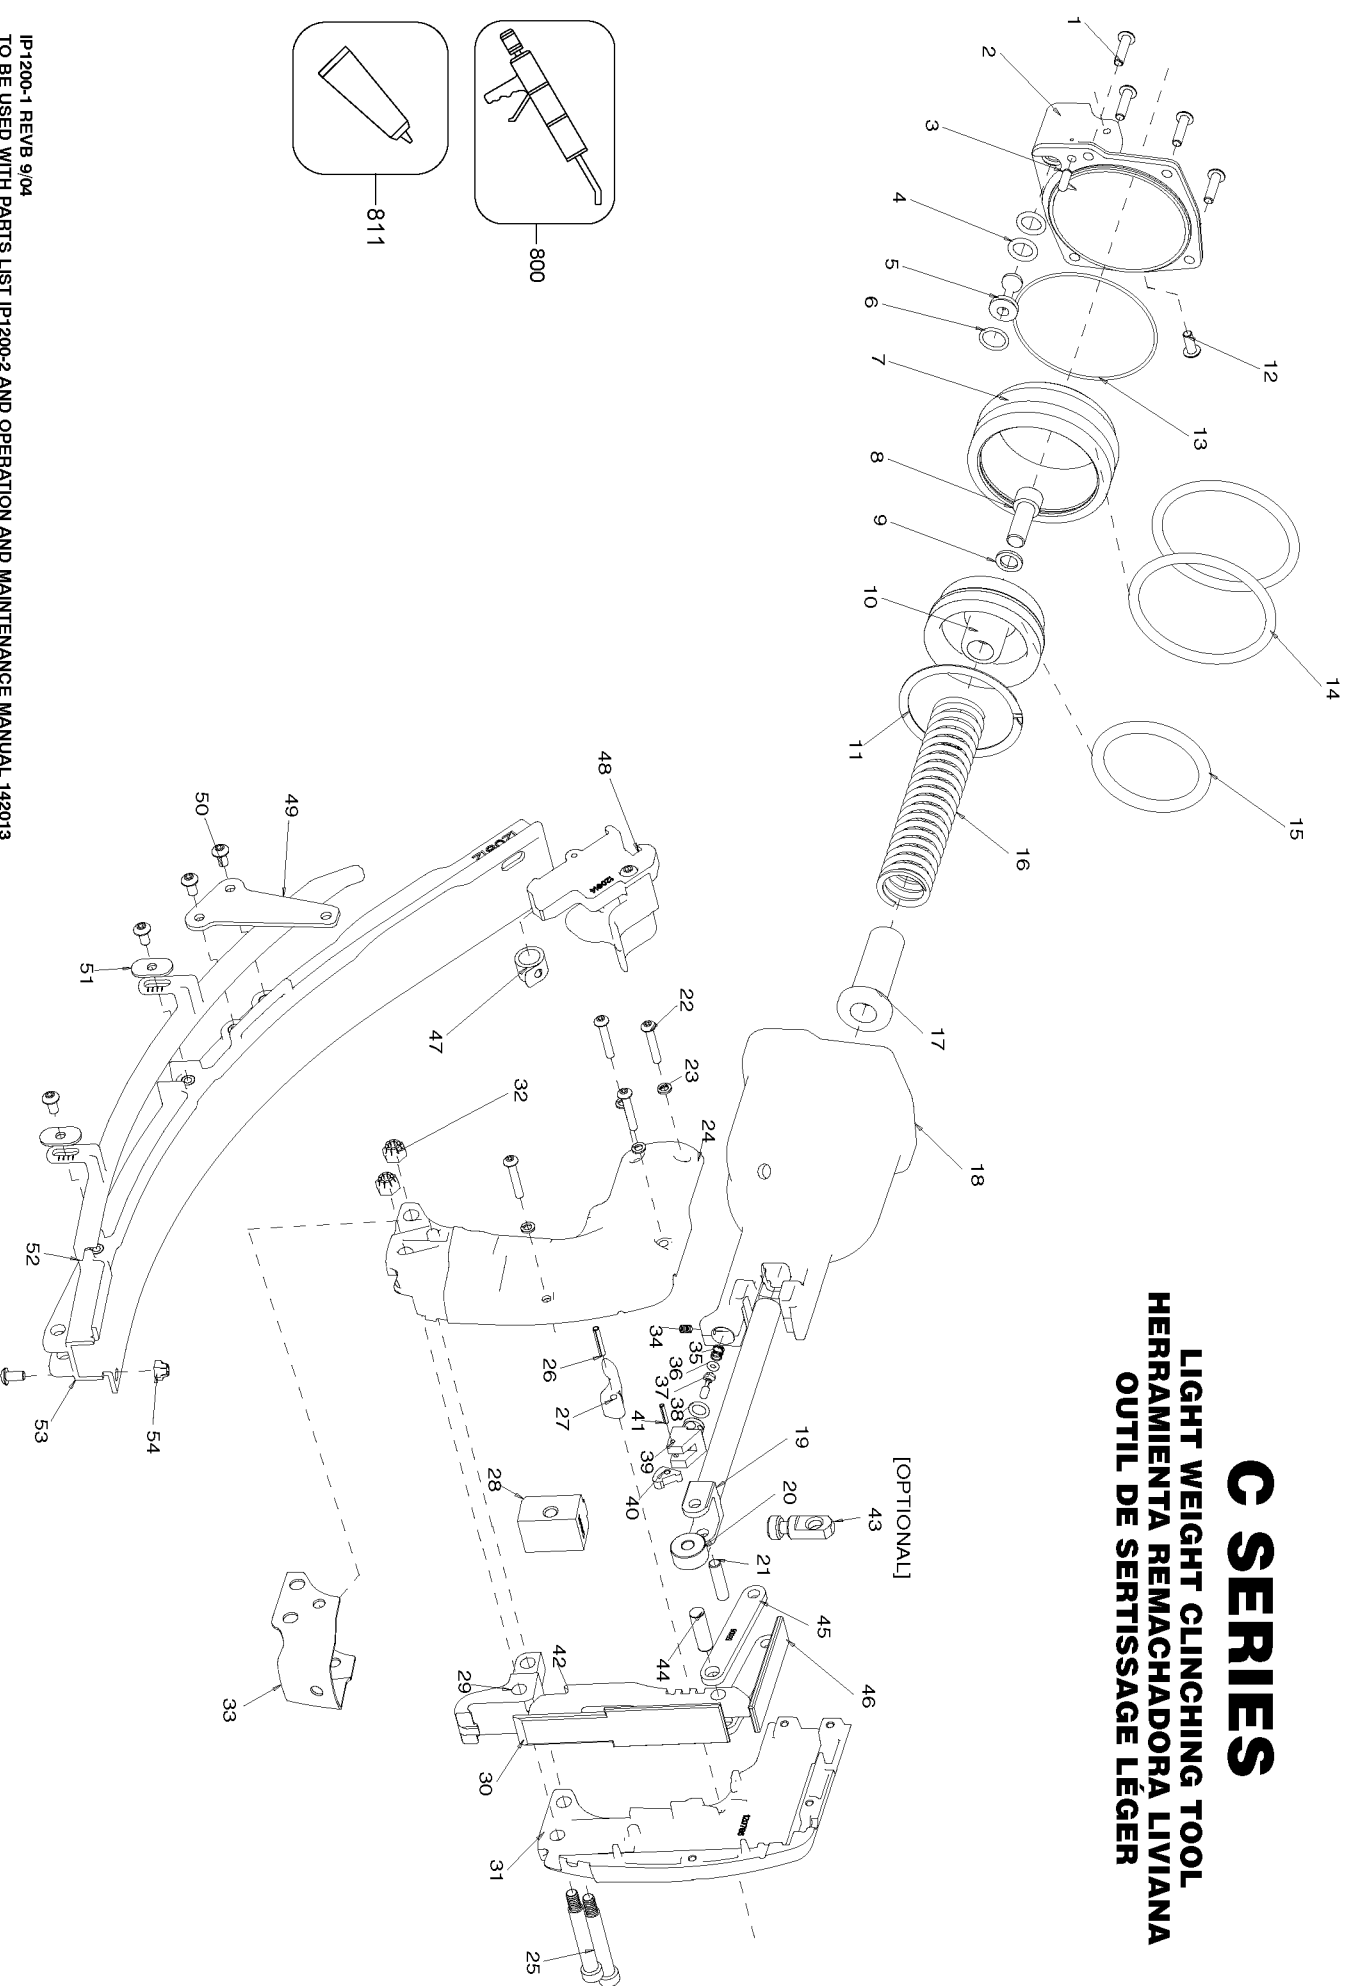

C SERIES

LIGHT WEIGHT CLINCHING TOOL
 HERRAMIENTA REMACHADORA LIVIANA
 OUTIL DE SERTISSAGE LÉGER

Parts List for HR-86C-110 Type 0

Item Number	Part Number	Description	Qty Required
1	TL710210	SOCKET HEAD CAP SCRE	4
2	120823	CAP AS MACHINE	1
3	SC01	ROLLER PIN	1
4	134470	O-RING- VITON-111	1
5	120820	PISTON- VALVE	1
6	134469	O-RING- BUNA-N-014	1
7	136059	PISTON- FLOATING	1
8	HR-15253	SHCS 3/8-16 X 1 W/ P	1
9	141910	SHIM- 3/8ID X 1/16 T	1
10	141763	PISTON	1
11	134507-S	RING- PETAINER 2.5 O	1
12	HR-16064	BHCS 10-24 X 1/2	1
13	HR-15017	O-RING 2 3/4 X 3 1/8	1
14	HR-15016	O-RING 2 7/8 X 3 X 1	1
15	851539	O-RING-2.039X.253	1
16	120819	SPRING- PISTON	1
17	120831	GUIDE- PISTON ROD	1
18	120815	HOUSING AS MACHINE	1
19	140334	ROD- PISTON	1
20	HR-55103	ROLLER	1
21	HR-55018	PISTON PIN - ROLLER	1
22	141907	BHCS- #8-32 X 1 LG	1
23	HR-15032	WASHER- LOCK #8	1
24	120785	SIDE PLATE 1	1
25	HR-15143	SHSS 5/16 X 1 3/4	1
26	SC05	PIN- ROLL	1
27	141648	TRIGGER- STRAIGHTEN	1

Parts List for HR-86C-110 Type 0

Item Number	Part Number	Description	Qty Required
28	128918	BLADE GUIDE- HR86C-1	1
29	134452	ANVIL	1
30	120788	PLATE- FRONT WEAR	1
31	120786	SIDE PLATE 2	1
32	141935	NUT- HEAVY THICK NYL	1
33	141762	GUARD (SHROUD)	1
34	142012	SET SCREW- OVAL POIN	1
35	HR-55016	SPRING CL-CC	1
36	HR-15008	O-RING 1/8 X 1/4 X 1	1
37	HR-55015	VALVE STEM CL-CC	1
38	HR-15009	O-RING 5/16 X 7/16 X	1
39	HR-55014	PILOT VALVE BODY CL-	1
40	132410	LEVEL- VALVE	1
41	HR-15002	PIN- ROLL 3/32 x 1/2	1
42	HR-65111-04	BLADE	1
43	134521	HANGER- CL TOOL	1
44	HR-55009	PIN- DOWEL 5/16 X 1	1
45	HR-55008	LINK	1
46	120787	PLATE- TOP WEAR	1
47	134482	NEGATOR SPRING CL	1
48	120814	ASSEMBLY- FOLLOWER	1
49	120810	BRACKET- MAGAZINE	1
50	TL770106	BHCS #10-32 X 3/8 W/	1
51	134712	WASHER- RECTANGLE	1
52	120813	COVER- MAGAZINE	1
53	120812	MAGAZINE C SERIES	1
54	HR-15049	NUT- FLEXLOC 10-32	1