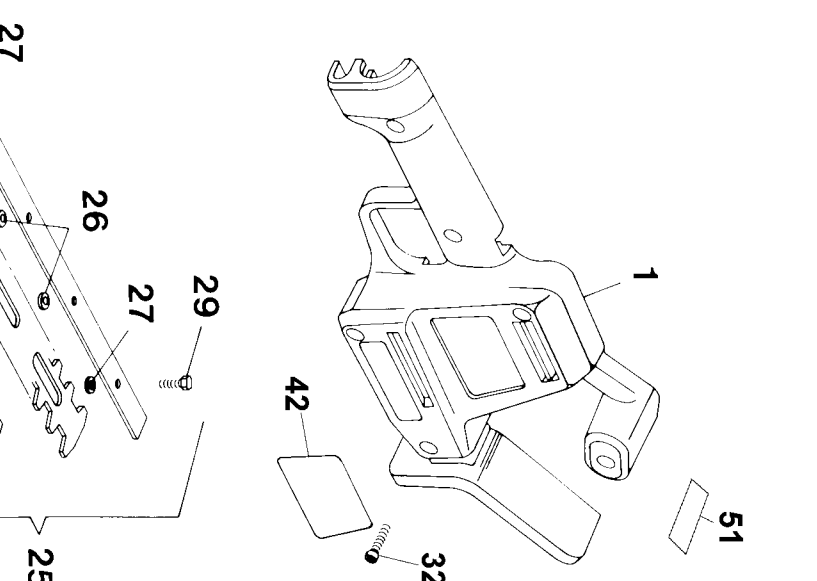

847

Parts List for HT200 Type 3

Item Number	Part Number	Description	Qty Required
1	000000-00	No Longer Available	1
3	573201-01	ARMATURE & FAN	1
4	000000-00	No Longer Available	1
5	000000-00	No Longer Available	1
6	000000-00	No Longer Available	2
7	000000-00	No Longer Available	2
8	148875-00	BRUSH	2
9	330019-09	SCREW	2
11	157315-00	WASHER,SPRING	1
12	000000-00	No Longer Available	1
13	148902-00	WASHER,PLAIN	1
14	148991-01	CASE,GEAR	1
16	000000-00	No Longer Available	1
17	148997-00	CLAMP,CORD	1
18	000000-00	No Longer Available	1
19	87486-00	CONTACT,TERM.	1
20	384920-01	PC BOARD	1
21	136086-02	TERMINAL	3
23	90516433SV	GEAR ASSY	1
24	000000-00	No Longer Available	1
25	603759-01	BLADE ASSEMBLY	1
26	071653-13	SPACER	1
27	071653-13	SPACER	2
28	381980-00	NUT,STOP	5
29	88782-00	SCREW	5
30	397589-00	WASHER	1
31	330045-13	SCREW,TAPTITE	4

Parts List for HT200 Type 3

Item Number	Part Number	Description	Qty Required
32	330019-04	SCREW,PLASTITE	7
33	000000-00	No Longer Available	1
34	133952-00	WASHER	1
35	330045-05	LOCK SCREW	3
36	149333-00	SPRING	1
37	330001-08	BEARING,SLEEVE	1
38	151625-00	BLADE,POLARIZED	1
40	382427-00	PAD,PRESSURE	1
42	000000-00	No Longer Available	1
51	000000-00	No Longer Available	1
847	679853-00	BLADE SPACER KT	1