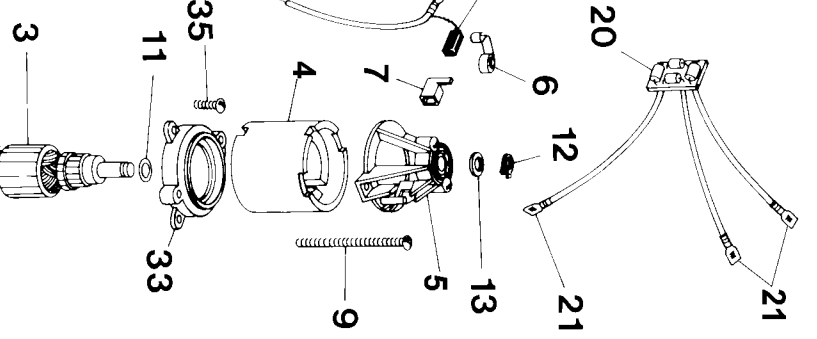

847

Parts List for HT200 Type 3

Item Number	Part Number	Description	Qty Required
1	000000-00	No Longer Available	1
3	573201-01	ARMATURE & FAN	1
4	000000-00	No Longer Available	1
5	000000-00	No Longer Available	1
6	000000-00	No Longer Available	2
7	000000-00	No Longer Available	2
8	148875-00	BRUSH	2
9	330019-09	SCREW	2
11	157315-00	WASHER,SPRING	1
12	000000-00	No Longer Available	1
13	148902-00	WASHER,PLAIN	1
14	148991-01	CASE,GEAR	1
16	000000-00	No Longer Available	1
17	148997-00	CLAMP,CORD	1
18	000000-00	No Longer Available	1
19	87486-00	CONTACT,TERM.	1
20	384920-01	PC BOARD	1
21	136086-02	TERMINAL	3
23	90516433SV	GEAR ASSY	1
24	000000-00	No Longer Available	1
25	603759-01	BLADE ASSEMBLY	1
26	071653-13	SPACER	1
27	071653-13	SPACER	2
28	381980-00	NUT,STOP	5
29	88782-00	SCREW	5
30	397589-00	WASHER	1
31	330045-13	SCREW,TAPTITE	4

Parts List for HT200 Type 3

Item Number	Part Number	Description	Qty Required
32	330019-04	SCREW,PLASTITE	7
33	000000-00	No Longer Available	1
34	133952-00	WASHER	1
35	330045-05	LOCK SCREW	3
36	149333-00	SPRING	1
37	330001-08	BEARING,SLEEVE	1
38	151625-00	BLADE,POLARIZED	1
40	382427-00	PAD,PRESSURE	1
42	000000-00	No Longer Available	1
51	000000-00	No Longer Available	1
847	679853-00	BLADE SPACER KT	1