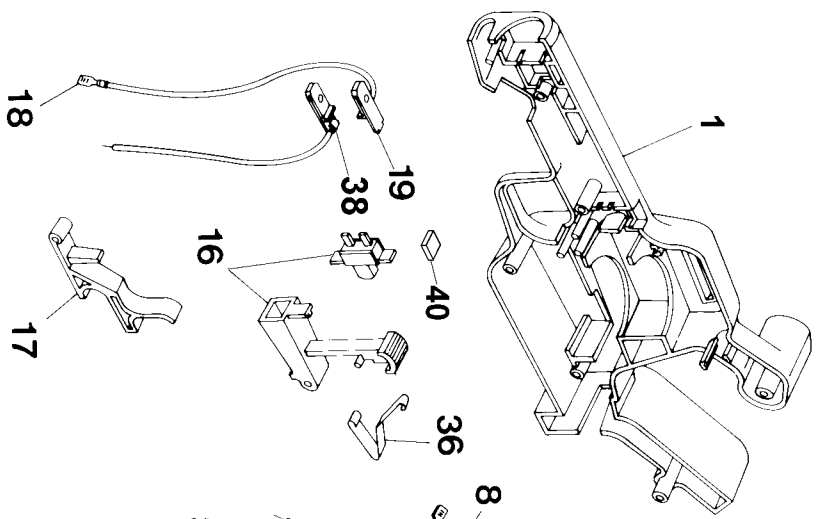

847

Parts List for HT200 Type 3

Item Number	Part Number	Description	Qty Required
1	000000-00	No Longer Available	1
3	573201-01	ARMATURE & FAN	1
4	000000-00	No Longer Available	1
5	000000-00	No Longer Available	1
6	000000-00	No Longer Available	2
7	000000-00	No Longer Available	2
8	148875-00	BRUSH	2
9	330019-09	SCREW	2
11	157315-00	WASHER,SPRING	1
12	000000-00	No Longer Available	1
13	148902-00	WASHER,PLAIN	1
14	148991-01	CASE,GEAR	1
16	000000-00	No Longer Available	1
17	148997-00	CLAMP,CORD	1
18	000000-00	No Longer Available	1
19	87486-00	CONTACT,TERM.	1
20	384920-01	PC BOARD	1
21	136086-02	TERMINAL	3
23	90516433SV	GEAR ASSY	1
24	000000-00	No Longer Available	1
25	603759-01	BLADE ASSEMBLY	1
26	071653-13	SPACER	1
27	071653-13	SPACER	2
28	381980-00	NUT,STOP	5
29	88782-00	SCREW	5
30	397589-00	WASHER	1
31	330045-13	SCREW,TAPTITE	4

Parts List for HT200 Type 3

Item Number	Part Number	Description	Qty Required
32	330019-04	SCREW,PLASTITE	7
33	000000-00	No Longer Available	1
34	133952-00	WASHER	1
35	330045-05	LOCK SCREW	3
36	149333-00	SPRING	1
37	330001-08	BEARING,SLEEVE	1
38	151625-00	BLADE,POLARIZED	1
40	382427-00	PAD,PRESSURE	1
42	000000-00	No Longer Available	1
51	000000-00	No Longer Available	1
847	679853-00	BLADE SPACER KT	1