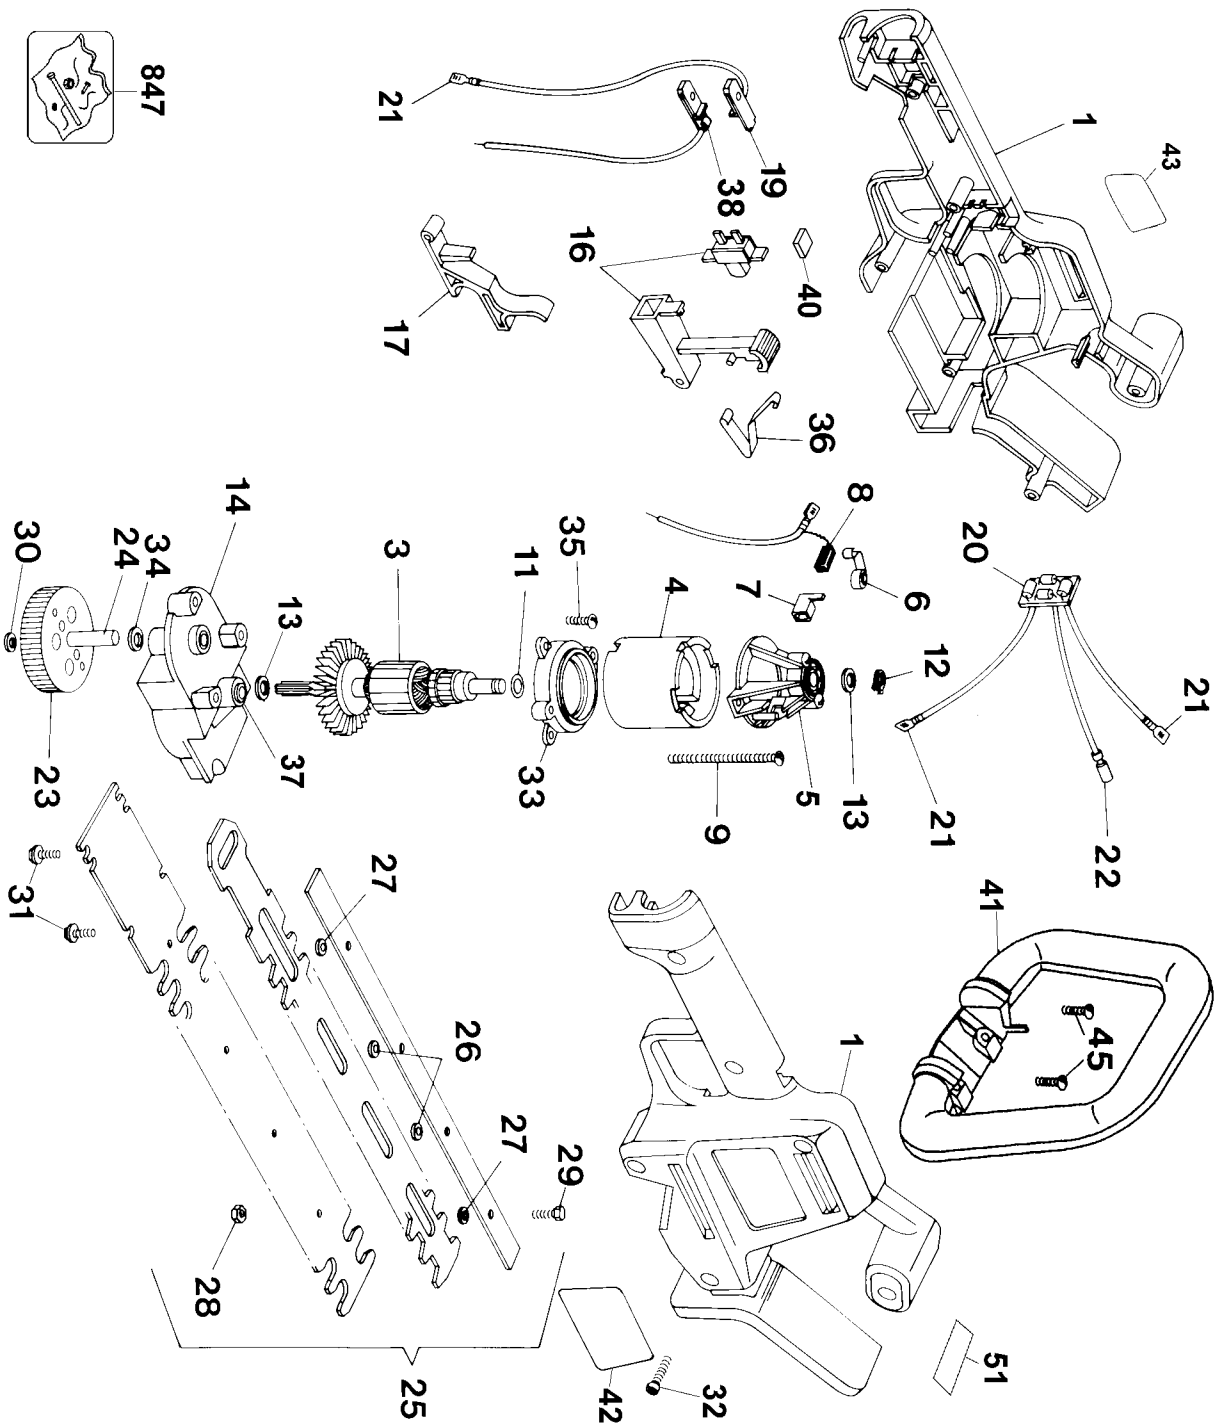

847

Parts List for HT300 Type 4

Item Number	Part Number	Description	Qty Required
1	000000-00	No Longer Available	1
3	573201-01	ARMATURE & FAN	1
4	000000-00	No Longer Available	1
5	000000-00	No Longer Available	1
6	000000-00	No Longer Available	2
7	000000-00	No Longer Available	2
8	148875-00	BRUSH	2
9	330019-09	SCREW	2
11	157315-00	WASHER,SPRING	1
12	000000-00	No Longer Available	1
13	148902-00	WASHER,PLAIN	1
14	000000-00	No Longer Available	1
16	000000-00	No Longer Available	1
17	148997-00	CLAMP,CORD	1
19	87486-00	CONTACT,TERM.	1
20	384920-01	PC BOARD	1
21	136086-02	TERMINAL	3
22	680131-01	RECEPTACLE	1
23	90516433SV	GEAR ASSY	1
24	000000-00	No Longer Available	1
25	603759-02	BLADE ASSEMBLY	1
26	071653-13	SPACER	1
27	071653-13	SPACER	2
28	381980-00	NUT,STOP	5
29	88782-00	SCREW	5
30	397589-00	WASHER	1
31	330045-13	SCREW,TAPTITE	4

Parts List for HT300 Type 4

Item Number	Part Number	Description	Qty Required
32	330019-04	SCREW,PLASTITE	7
33	000000-00	No Longer Available	1
34	133952-00	WASHER	1
35	330045-05	LOCK SCREW	3
36	149333-00	SPRING	1
37	330001-08	BEARING,SLEEVE	1
38	151625-00	BLADE,POLARIZED	1
40	382427-00	PAD,PRESSURE	1
41	000000-00	No Longer Available	1
42	000000-00	No Longer Available	1
43	000000-00	No Longer Available	1
45	134157-00	SCREW	2
45	99276-16	SCREW	2
51	000000-00	No Longer Available	1
847	679853-00	BLADE SPACER KT	1