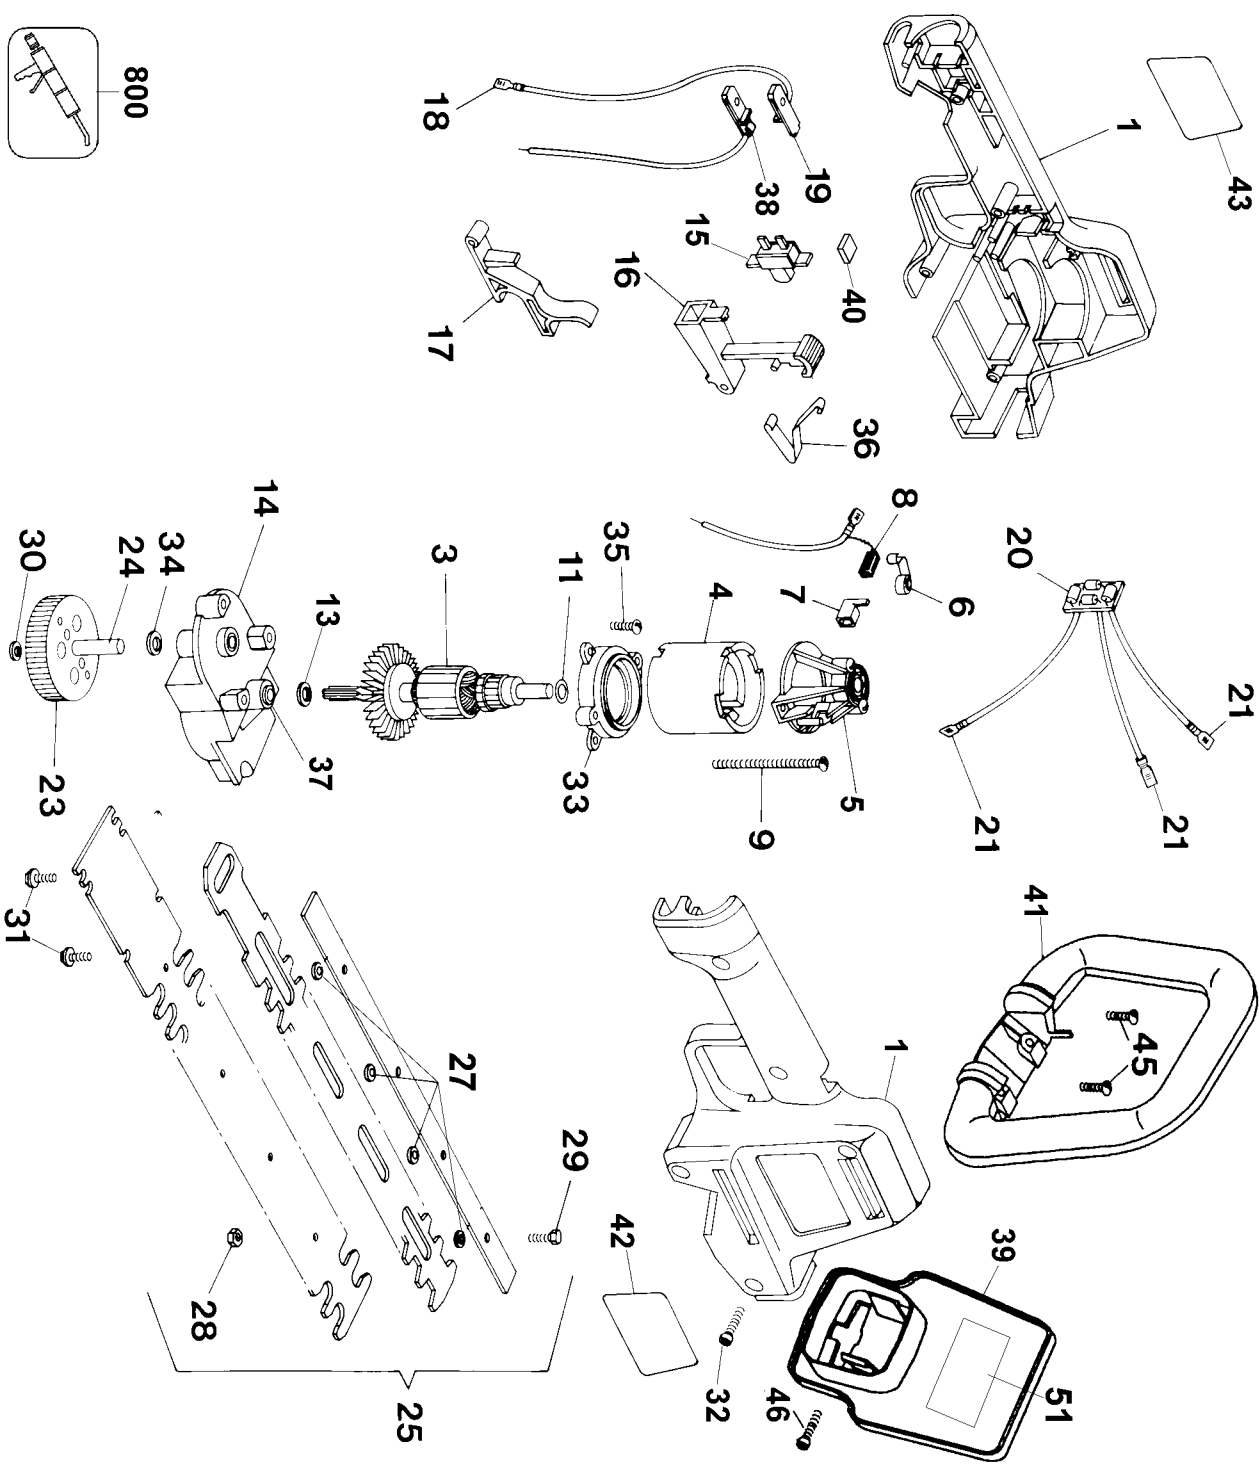

## Parts List for HT500 Type 4

| Item Number | Part Number | Description         | Qty Required |
|-------------|-------------|---------------------|--------------|
| 1           | 000000-00   | No Longer Available | 1            |
| 3           | 573201-01   | ARMATURE & FAN      | 1            |
| 4           | 000000-00   | No Longer Available | 1            |
| 5           | 000000-00   | No Longer Available | 1            |
| 6           | 000000-00   | No Longer Available | 2            |
| 7           | 000000-00   | No Longer Available | 2            |
| 8           | 148875-00   | BRUSH               | 2            |
| 9           | 330019-09   | SCREW               | 2            |
| 11          | 157315-00   | WASHER,SPRING       | 1            |
| 13          | 148902-00   | WASHER,PLAIN        | 1            |
| 14          | 000000-00   | No Longer Available | 1            |
| 15          | 151319-00   | SWITCH              | 1            |
| 16          | 151303-02   | TRIGGER             | 1            |
| 17          | 148997-00   | CLAMP,CORD          | 1            |
| 18          | 136086-02   | TERMINAL            | 1            |
| 19          | 87486-00    | CONTACT,TERM.       | 1            |
| 20          | 384920-01   | PC BOARD            | 1            |
| 21          | 136086-02   | TERMINAL            | 5            |
| 23          | 90516433SV  | GEAR ASSY           | 1            |
| 24          | 000000-00   | No Longer Available | 1            |
| 25          | 000000-00   | No Longer Available | 1            |
| 27          | 071653-13   | SPACER              | 7            |
| 28          | 381980-00   | NUT,STOP            | 7            |
| 29          | 88782-00    | SCREW               | 7            |
| 30          | 397589-00   | WASHER              | 1            |
| 31          | 158495-00   | SCREW,TAPTITE       | 4            |
| 32          | 330019-04   | SCREW,PLASTITE      | 12           |