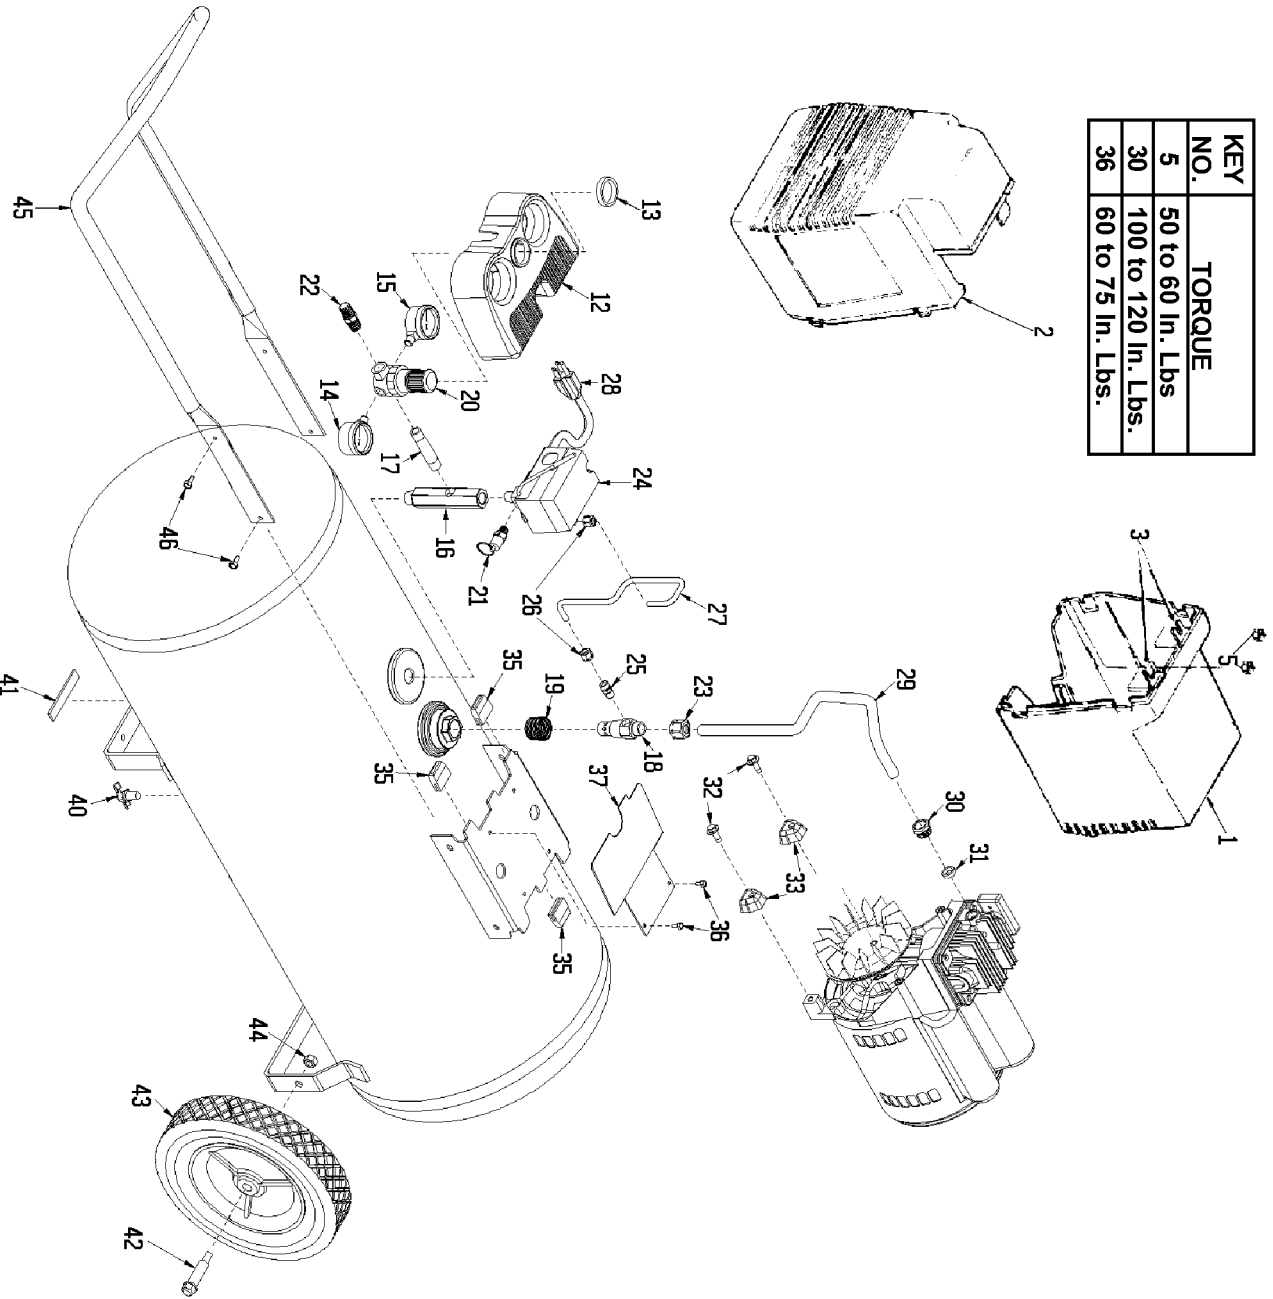

KEY NO.	TORQUE
5	50 to 60 In. Lbs
30	100 to 120 In. Lbs.
36	60 to 75 In. Lbs.

Parts List for IR100E8AD Type 2

Item Number	Part Number	Description	Qty Required
1	000000-00	No Longer Available	1
2	000000-00	No Longer Available	1
3	CAC-1121	BRACKET SHROUD	2
5	038738-00	NUT	2
12	000000-00	No Longer Available	1
13	CAC-61	RING PANEL MOUNTING	1
14	AC-0009-1	GAUGE RIGHT HAND	1
15	Z-AC-0010-1	GAUGE LEFT HAND	1
16	AC-0027-2	STANDPIPE BRASS MALE	1
17	SSP-480	NIPPLE 1/4-18 NPT X	1
18	A19711	VALVE CHECK 1/2NPT X	1
19	SSP-490-1	BUSHING FACE 3/4 X 1	1
20	AC-0007	REGULATOR 4PORT P1P2	1
21	97503734	VALVE SAFETY 150 .12	1
22	D26889	ADAPTER .25 NPT X .2	1
23	SSP-7813	ASSY NUT SLEEVE 3/8	1
24	5140112-18	PRESSURE SWITCH	1
25	SS-8553	CONNECTOR BODY	1
26	SSP-7811	ASSY NUT SLEEVE 1/4	2
27	AC-0160	TUBE PRES REL .250OD	1
28	SUDL-403-1	ASSY CORD POWER SJT	1
29	000000-00	No Longer Available	1
30	SSP-7821-1	NUT .563-18 UNF HEX	3
31	CAC-1120	SLEEVE SILICONE	1
32	91895680	SCREW .250-20X.750 H	1
33	ACG-18	CUP SADDLE MOUNT	2
35	ACG-19	ISOLATOR 3 POINT MOU	3

Parts List for IR100E8AD Type 2

Item Number	Part Number	Description	Qty Required
36	SSF-953-ZN	SCREW #10X.625 HHW S	2
37	AC-0047	GUARD FAN	1
40	N286039	DRAIN VALVE	1
41	SUDL-6-1	STRIP RUBBER FOOT	1
42	CAC-60	BOLT .375-16X2.25 UN	2
43	000000-00	No Longer Available	2
44	SSF-8080-ZN	NUT .375-16 UNC-2B H	2
45	000000-00	No Longer Available	1
46	SSF-981	SCREW .250-14X.500 H	4
50	KK-4981	KIT MUFFLER FILTER	1
51	DAC-143	FILTER INTAKE	1
52	KK-4981	KIT MUFFLER FILTER	1
53	KK-4981	KIT MUFFLER FILTER	1
54	000000-00	No Longer Available	1
55	000000-00	No Longer Available	1
56	SSF-990	SCREW .250-20X1.25 U	1
57	ACG-45	ORING P/L HEAD	1
58	000000-00	No Longer Available	1
59	SSG-8156	ORING 2.759/2.719ID	1
60	KK-4835	KIT CONNECTING ROD L	1
61	KK-4835	KIT CONNECTING ROD L	1
62	000000-00	No Longer Available	1
62	Z-MO-9045	MOTOR P/L 3PT STD	1
65	000000-00	No Longer Available	1
66	SSF-3153	SCREW .313-18X.500 U	1
67	KK-5018	KIT FAN	1
68	KK-5018	KIT FAN	1