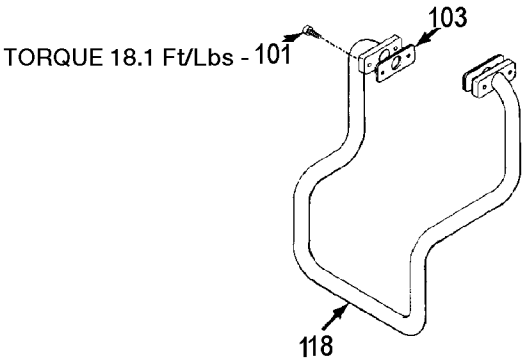

ABP-4900

TORQUE 18.1 Ft/Lbs - 101

101 - TORQUE 18.1 Ft/Lbs

101 - TORQUE 5.8 Ft/Lbs

TORQUE 18.1 Ft/Lbs - 114

101 - TORQUE 18.1 Ft/Lbs

101 - TORQUE 5.8 Ft/Lbs

101 - TORQUE 3.6 Ft/Lbs

TORQUE 18.1 Ft/Lbs

Parts List for IR5J60V2D Type 0

Item Number	Part Number	Description	Qty Required
1	N000323	VALVE GLOBE 200 PSI	1
2	A19715	VALVE CHECK 1/2NPT X	1
3	ABP-4900	PUMP	1
4	BT-226	BELT A-SEC 60.3 PITC	1
5	AC-0433	BELTGUARD INSIDE	1
6	AC-0434	BELTGUARD OUTSIDE	1
7	CAC-1004-2	BRACKET GUARD HEAD	1
8	000000-00	No Longer Available	1
9	000000-00	No Longer Available	1
11	000000-00	No Longer Available	1
12	5140110-49	PRESSURE SWITCH	1
13	000000-00	No Longer Available	1
14	SUDL-65	KEY MOTOR SHAFT	1
18	000000-00	No Longer Available	1
19	SS-559	SCREW .313-18X.375 S	1
20	000000-00	No Longer Available	1
21	000000-00	No Longer Available	1
22	N286039	DRAIN VALVE	1
24	SSF-3159	SCREW .375-16X2.00 H	1
25	000000-00	No Longer Available	1
26	SSF-8131	NUT SPEED 8AB U TYPE	1
27	SSF-8150	NUT .312-18 UNC HEX	1
28	SSF-953-ZN	SCREW #10X.625 HHW S	1
29	91895680	SCREW .250-20X.750 H	1
31	SS-8553	CONNECTOR BODY	1
32	000000-00	No Longer Available	1
33	000000-00	No Longer Available	1