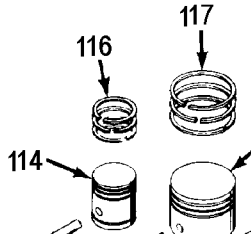

ABP-4900

TORQUE 18.1 Ft/Lbs - 101

101 - TORQUE 18.1 Ft/Lbs

101 - TORQUE 5.8 Ft/Lbs

TORQUE 18.1 Ft/Lbs - 114

101 - TORQUE 18.1 Ft/Lbs

101 - TORQUE 5.8 Ft/Lbs

101 - TORQUE 3.6 Ft/Lbs

TORQUE 18.1 Ft/Lbs

Parts List for IR5J60V2D Type 0

Item Number	Part Number	Description	Qty Required
1	N000323	VALVE GLOBE 200 PSI	1
2	A19715	VALVE CHECK 1/2NPT X	1
3	ABP-4900	PUMP	1
4	BT-226	BELT A-SEC 60.3 PITC	1
5	AC-0433	BELTGUARD INSIDE	1
6	AC-0434	BELTGUARD OUTSIDE	1
7	CAC-1004-2	BRACKET GUARD HEAD	1
8	000000-00	No Longer Available	1
9	000000-00	No Longer Available	1
11	000000-00	No Longer Available	1
12	5140110-49	PRESSURE SWITCH	1
13	000000-00	No Longer Available	1
14	SUDL-65	KEY MOTOR SHAFT	1
18	000000-00	No Longer Available	1
19	SS-559	SCREW .313-18X.375 S	1
20	000000-00	No Longer Available	1
21	000000-00	No Longer Available	1
22	N286039	DRAIN VALVE	1
24	SSF-3159	SCREW .375-16X2.00 H	1
25	000000-00	No Longer Available	1
26	SSF-8131	NUT SPEED 8AB U TYPE	1
27	SSF-8150	NUT .312-18 UNC HEX	1
28	SSF-953-ZN	SCREW #10X.625 HHW S	1
29	91895680	SCREW .250-20X.750 H	1
31	SS-8553	CONNECTOR BODY	1
32	000000-00	No Longer Available	1
33	000000-00	No Longer Available	1