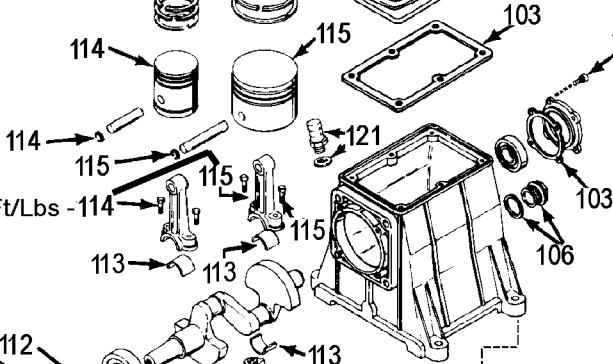

ABP-4900

TORQUE 18.1 Ft/Lbs - 101

101 - TORQUE 18.1 Ft/Lbs

101 - TORQUE 5.8 Ft/Lbs

TORQUE 18.1 Ft/Lbs - 114

101 - TORQUE 18.1 Ft/Lbs

101 - TORQUE 5.8 Ft/Lbs

101 - TORQUE 3.6 Ft/Lbs

TORQUE 18.1 Ft/Lbs

Parts List for IR5J60V2D Type 0

Item Number	Part Number	Description	Qty Required
1	N000323	VALVE GLOBE 200 PSI	1
2	A19715	VALVE CHECK 1/2NPT X	1
3	ABP-4900	PUMP	1
4	BT-226	BELT A-SEC 60.3 PITC	1
5	AC-0433	BELTGUARD INSIDE	1
6	AC-0434	BELTGUARD OUTSIDE	1
7	CAC-1004-2	BRACKET GUARD HEAD	1
8	000000-00	No Longer Available	1
9	000000-00	No Longer Available	1
11	000000-00	No Longer Available	1
12	5140110-49	PRESSURE SWITCH	1
13	000000-00	No Longer Available	1
14	SUDL-65	KEY MOTOR SHAFT	1
18	000000-00	No Longer Available	1
19	SS-559	SCREW .313-18X.375 S	1
20	000000-00	No Longer Available	1
21	000000-00	No Longer Available	1
22	N286039	DRAIN VALVE	1
24	SSF-3159	SCREW .375-16X2.00 H	1
25	000000-00	No Longer Available	1
26	SSF-8131	NUT SPEED 8AB U TYPE	1
27	SSF-8150	NUT .312-18 UNC HEX	1
28	SSF-953-ZN	SCREW #10X.625 HHW S	1
29	91895680	SCREW .250-20X.750 H	1
31	SS-8553	CONNECTOR BODY	1
32	000000-00	No Longer Available	1
33	000000-00	No Longer Available	1