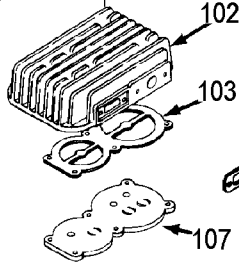

ABP-4900

TORQUE 18.1 Ft/Lbs - 101

101 - TORQUE 18.1 Ft/Lbs

101 - TORQUE 5.8 Ft/Lbs

TORQUE 18.1 Ft/Lbs - 114

101 - TORQUE 18.1 Ft/Lbs

101 - TORQUE 5.8 Ft/Lbs

101 - TORQUE 3.6 Ft/Lbs

TORQUE 18.1 Ft/Lbs

Parts List for IR5J60V2D Type 0

Item Number	Part Number	Description	Qty Required
1	N000323	VALVE GLOBE 200 PSI	1
2	A19715	VALVE CHECK 1/2NPT X	1
3	ABP-4900	PUMP	1
4	BT-226	BELT A-SEC 60.3 PITC	1
5	AC-0433	BELTGUARD INSIDE	1
6	AC-0434	BELTGUARD OUTSIDE	1
7	CAC-1004-2	BRACKET GUARD HEAD	1
8	000000-00	No Longer Available	1
9	000000-00	No Longer Available	1
11	000000-00	No Longer Available	1
12	5140110-49	PRESSURE SWITCH	1
13	000000-00	No Longer Available	1
14	SUDL-65	KEY MOTOR SHAFT	1
18	000000-00	No Longer Available	1
19	SS-559	SCREW .313-18X.375 S	1
20	000000-00	No Longer Available	1
21	000000-00	No Longer Available	1
22	N286039	DRAIN VALVE	1
24	SSF-3159	SCREW .375-16X2.00 H	1
25	000000-00	No Longer Available	1
26	SSF-8131	NUT SPEED 8AB U TYPE	1
27	SSF-8150	NUT .312-18 UNC HEX	1
28	SSF-953-ZN	SCREW #10X.625 HHW S	1
29	91895680	SCREW .250-20X.750 H	1
31	SS-8553	CONNECTOR BODY	1
32	000000-00	No Longer Available	1
33	000000-00	No Longer Available	1