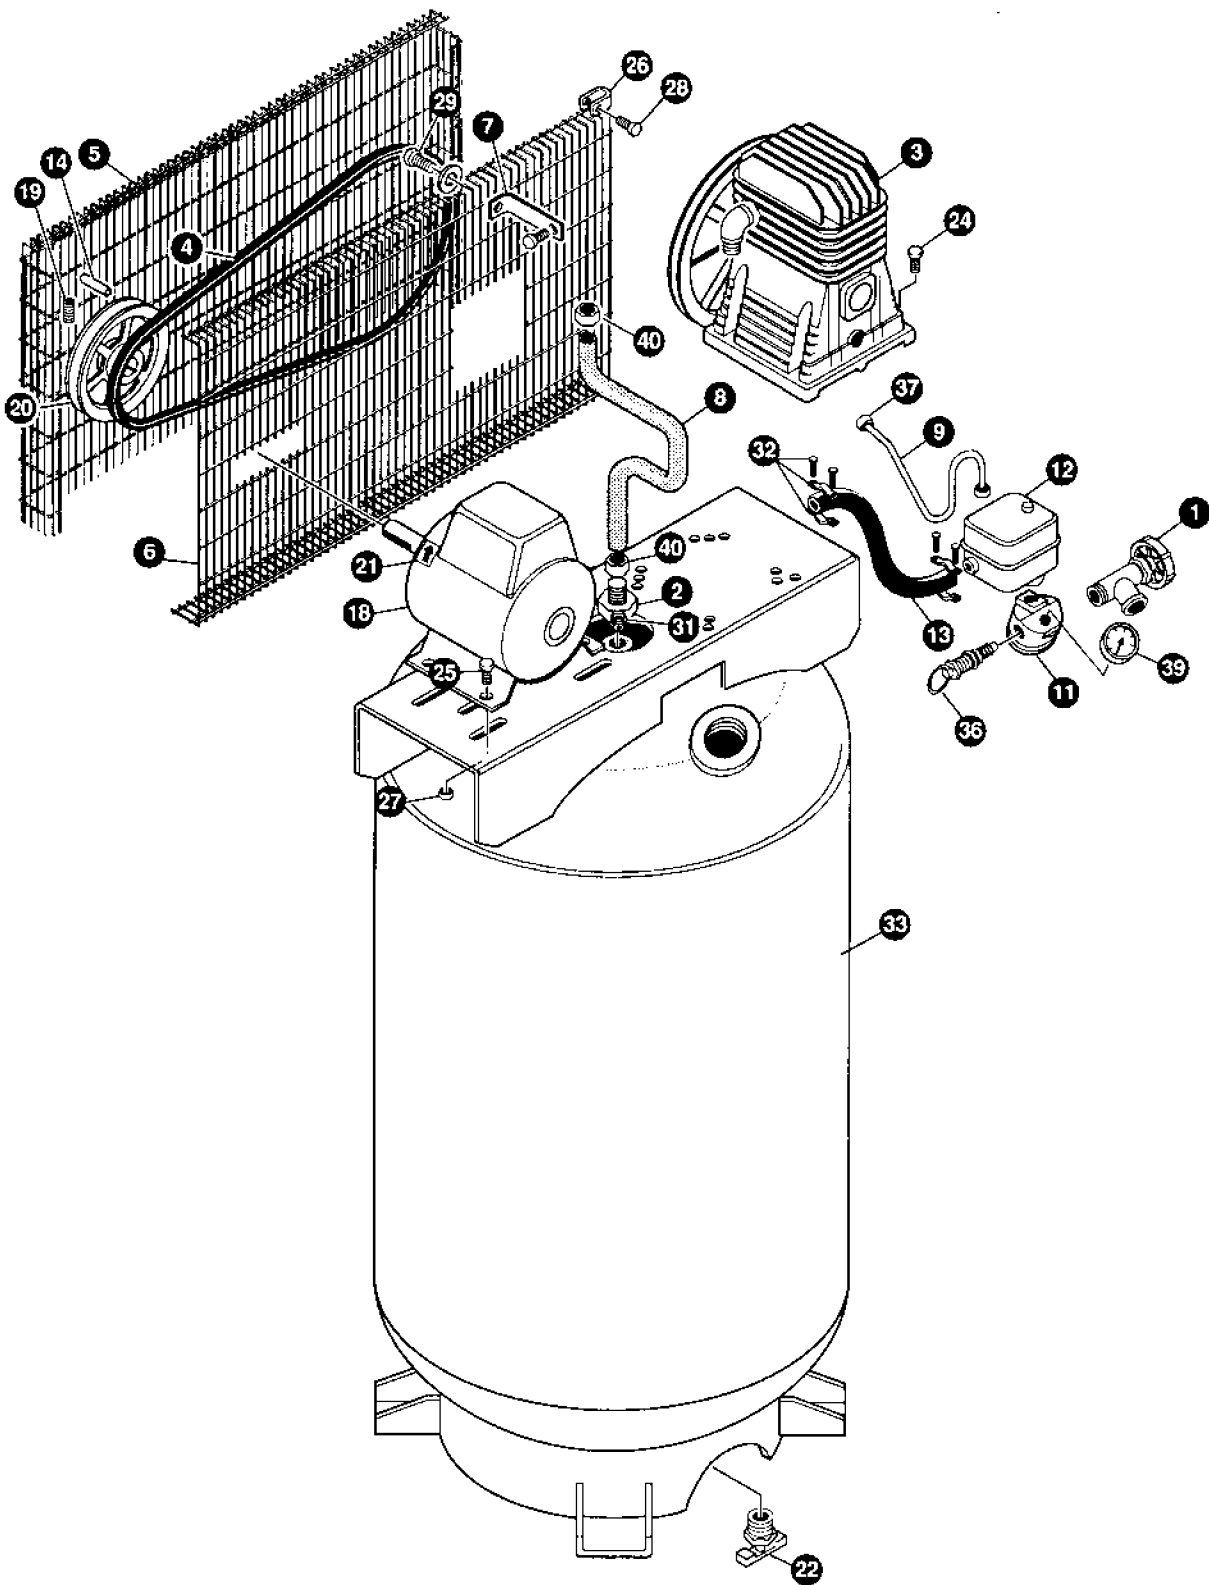

ABP-4900

TORQUE 18.1 Ft/Lbs - 101

101 - TORQUE 18.1 Ft/Lbs

101 - TORQUE 5.8 Ft/Lbs

TORQUE 18.1 Ft/Lbs - 114

101 - TORQUE 18.1 Ft/Lbs

101 - TORQUE 5.8 Ft/Lbs

101 - TORQUE 3.6 Ft/Lbs

TORQUE 18.1 Ft/Lbs

Parts List for IR5J60V2D Type 0

Item Number	Part Number	Description	Qty Required
1	N000323	VALVE GLOBE 200 PSI	1
2	A19715	VALVE CHECK 1/2NPT X	1
3	ABP-4900	PUMP	1
4	BT-226	BELT A-SEC 60.3 PITC	1
5	AC-0433	BELTGUARD INSIDE	1
6	AC-0434	BELTGUARD OUTSIDE	1
7	CAC-1004-2	BRACKET GUARD HEAD	1
8	000000-00	No Longer Available	1
9	000000-00	No Longer Available	1
11	000000-00	No Longer Available	1
12	5140110-49	PRESSURE SWITCH	1
13	000000-00	No Longer Available	1
14	SUDL-65	KEY MOTOR SHAFT	1
18	000000-00	No Longer Available	1
19	SS-559	SCREW .313-18X.375 S	1
20	000000-00	No Longer Available	1
21	000000-00	No Longer Available	1
22	N286039	DRAIN VALVE	1
24	SSF-3159	SCREW .375-16X2.00 H	1
25	000000-00	No Longer Available	1
26	SSF-8131	NUT SPEED 8AB U TYPE	1
27	SSF-8150	NUT .312-18 UNC HEX	1
28	SSF-953-ZN	SCREW #10X.625 HHW S	1
29	91895680	SCREW .250-20X.750 H	1
31	SS-8553	CONNECTOR BODY	1
32	000000-00	No Longer Available	1
33	000000-00	No Longer Available	1