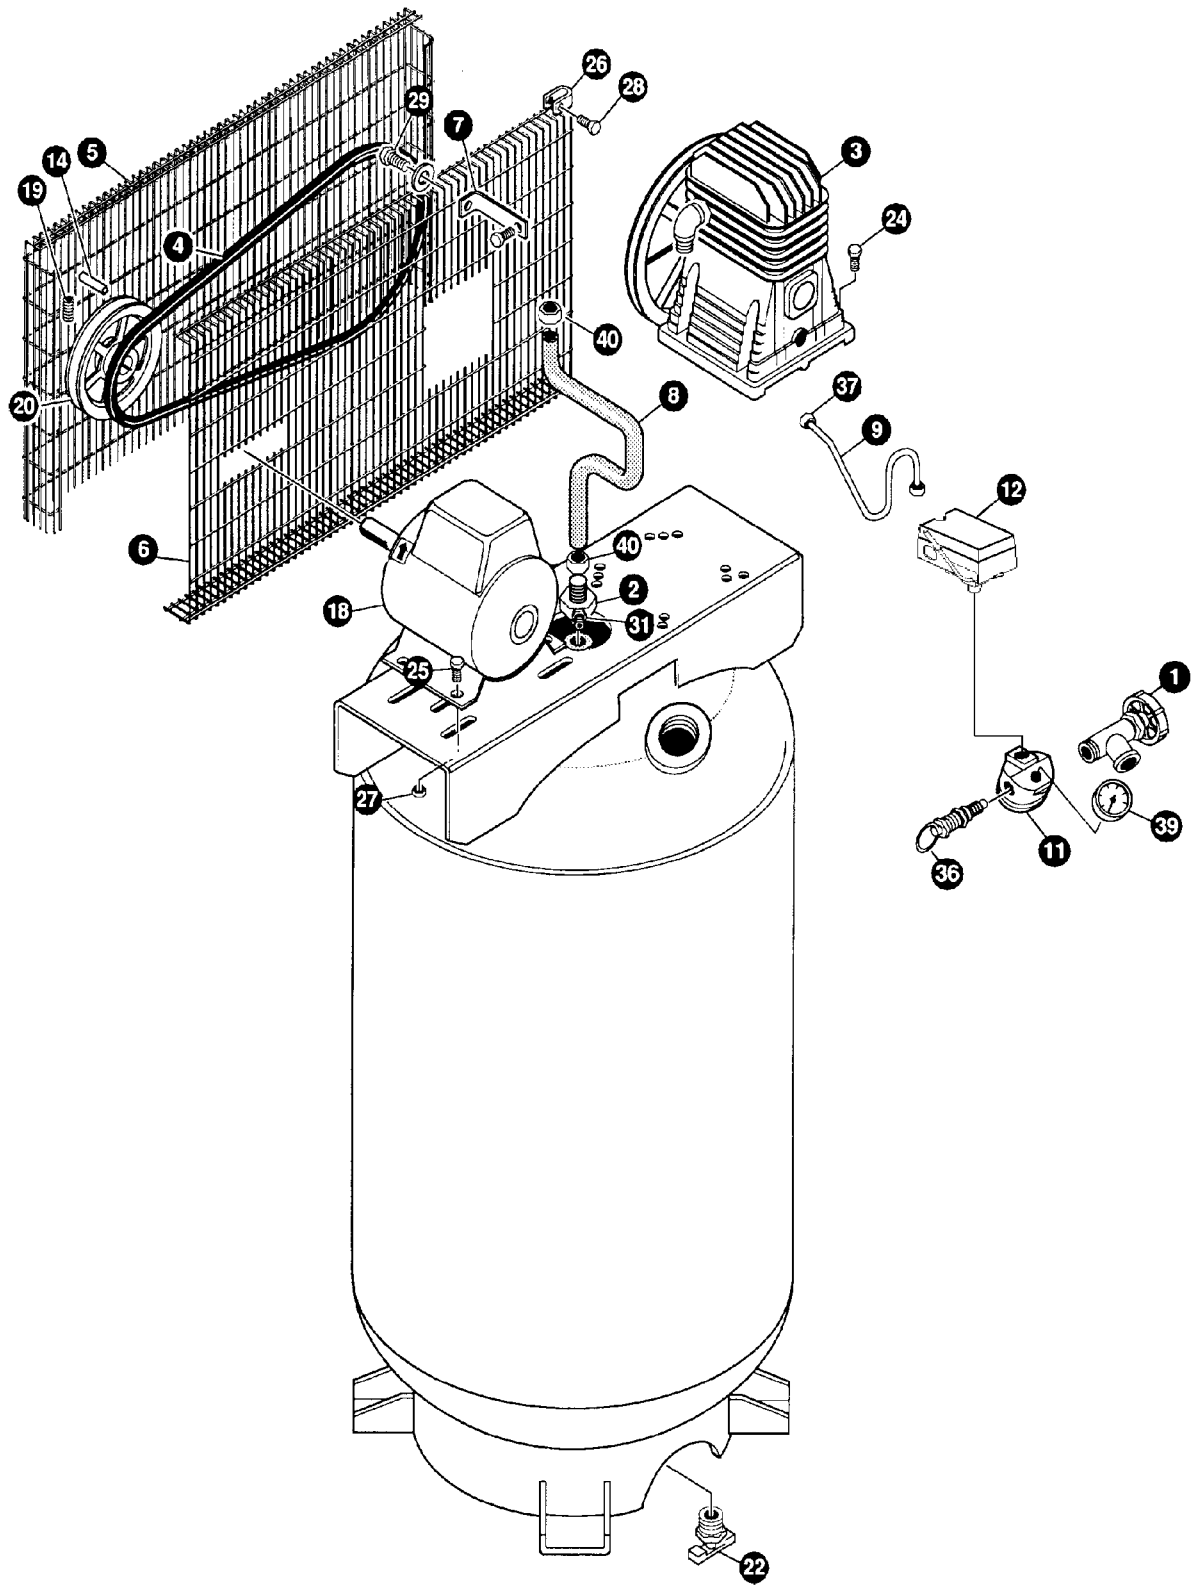

Parts List for IR6J60V1D Type 0

Item Number	Part Number	Description	Qty Required
1	N000323	VALVE GLOBE 200 PSI	1
2	A19715	VALVE CHECK 1/2NPT X	1
3	ABP-4900	PUMP	1
4	BT-229	BELT A-SEC A61 62.3	1
5	AC-0434	BELTGUARD OUTSIDE	1
6	AC-0433	BELTGUARD INSIDE	1
7	CAC-1004-2	BRACKET GUARD HEAD	1
8	000000-00	No Longer Available	1
9	000000-00	No Longer Available	1
11	000000-00	No Longer Available	1
12	000000-00	No Longer Available	1
13	5140110-49	PRESSURE SWITCH	1
14	SUDL-65	KEY MOTOR SHAFT	1
18	D26719	MOTOR OL 240V 2POLE	1
19	SS-559	SCREW .313-18X.375 S	1
20	000000-00	No Longer Available	1
21	000000-00	No Longer Available	1
22	N286039	DRAIN VALVE	1
24	SSF-3159	SCREW .375-16X2.00 H	1
25	SSF-3140-ZN	SCREW .375-16X1.00 H	1
26	SSF-8131	NUT SPEED 8AB U TYPE	1
27	SSF-8111-ZN	NUT .375-16 HEX WHIZ	1
28	SSF-953-ZN	SCREW #10X.625 HHW S	1
29	91895680	SCREW .250-20X.750 H	1
31	SS-8553	CONNECTOR BODY	1
32	SSW-7482	CONNECTOR CONDUIT 3/	2
36	TIA-4200	VALVE SAFETY 200 .25	1