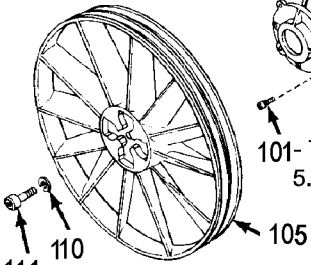

# ABP-4900

TORQUE 18.1 Ft/Lbs - 101

101 - TORQUE 18.1 Ft/Lbs

101 - TORQUE 5.8 Ft/Lbs

TORQUE 18.1 Ft/Lbs - 114

101 - TORQUE 18.1 Ft/Lbs

101 - TORQUE 3.6 Ft/Lbs

101 - TORQUE 5.8 Ft/Lbs

TORQUE 18.1 Ft/Lbs

TORQUE 18.1 Ft/Lbs