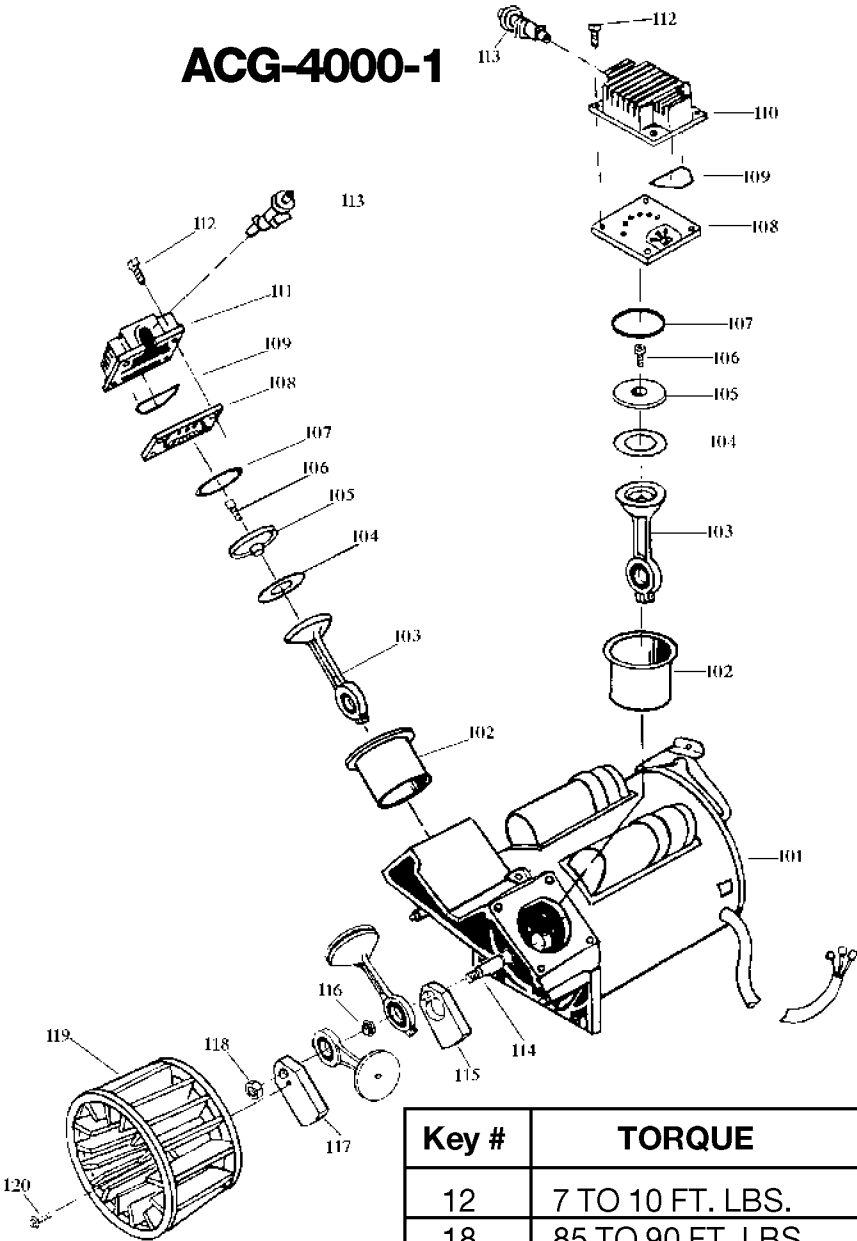

ACG-4000-1

Key #	TORQUE
12	7 TO 10 FT. LBS.
18	85 TO 90 FT. LBS.
20	75 TO 90 IN. LBS.
* TORQUE WRENCH MUST BE USED	

Parts List for IRC500TVE30 Type 0

Item Number	Part Number	Description	Qty Required
1	DAC-244	SHROUD FRONT TWIN CY	1
2	DAC-243	SHROUD REAR TWIN CYL	1
3	000000-00	No Longer Available	1
5	ACG-408	ASSY FASTENER	1
7	ACG-13	COVER INTAKE MUFFLER	1
8	ACG-12	ELEMENT FILTER INTAK	1
9	SSF-554	SCREW #10-14X2.50 PA	2
12	SS-8553	CONNECTOR BODY	1
14	000000-00	No Longer Available	2
15	Z-D23004	GAUGE 1.5OD 200PSI .	2
16	000000-00	No Longer Available	1
17	000000-00	No Longer Available	1
18	000000-00	No Longer Available	1
19	SUDL-415-1	ASSY CORD POWER ST	1
20	000000-00	No Longer Available	1
21	ACG-38	TUBE OUTLET RIGHT HO	1
22	SSF-550	NUT .750-16 UNF COMP	4
23	CAC-1369	SLEEVE SILICONE FOR	4
24	000000-00	No Longer Available	1
25	SSP-6422	ELBOW	1
26	000000-00	No Longer Available	1
27	000000-00	No Longer Available	1
28	000000-00	No Longer Available	1
29	SSF-990	SCREW .250-20X1.25 U	6
30	000000-00	No Longer Available	1
31	000000-00	No Longer Available	1
32	97503734	VALVE SAFETY 150 .12	1