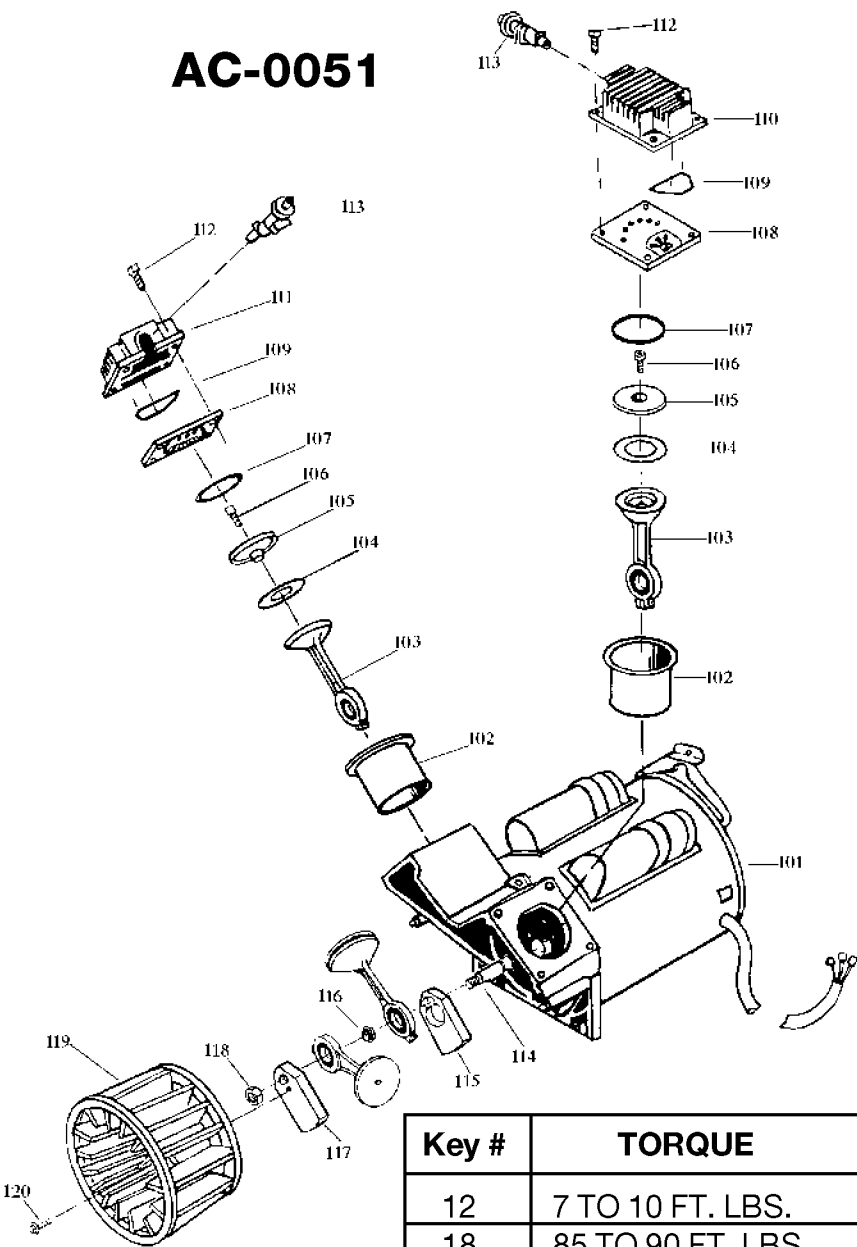

AC-0051

Key #	TORQUE
12	7 TO 10 FT. LBS.
18	85 TO 90 FT. LBS.
20	75 TO 90 IN. LBS.
* TORQUE WRENCH MUST BE USED	

Parts List for IRC500TVE60V Type 1

Item Number	Part Number	Description	Qty Required
1	DAC-243	SHROUD REAR TWIN CYL	1
2	DAC-244	SHROUD FRONT TWIN CY	1
3	SSF-553-1	SCREW #10-24X.563 TH	3
4	SSG-3102	ORING .176 X .070 IS	3
5	ACG-13	COVER INTAKE MUFFLER	1
6	ACG-12	ELEMENT FILTER INTAK	1
7	SSF-554	SCREW #10-14X2.50 PA	2
8	AC-0057	TUBE OUTLET .375OD A	1
9	AC-0052	TUBE OUTLET .375OD A	1
10	000000-00	No Longer Available	1
11	SSP-7812	ASSY NUT SLEEVE 1/2	2
12	SSF-550	NUT .750-16 UNF COMP	2
13	CAC-1120	SLEEVE SILICONE	2
14	A19711	VALVE CHECK 1/2NPT X	1
15	SS-8553	CONNECTOR BODY	1
16	SSP-7811	ASSY NUT SLEEVE 1/4	1
17	ACG-58	TUBE PRESSURE RELIEF	1
18	SSP-7811	ASSY NUT SLEEVE 1/4	1
19	000000-00	No Longer Available	1
20	33821-00	BUSHING	1
20	438010040063	HEYCO BUSHINGS	1
21	GA-360-B	GAUGE 300 PSI BACK M	1
22	TIA-4150	VALVE SAFETY 150 .25	1
23	000000-00	No Longer Available	1
24	N000323	VALVE GLOBE 200 PSI	1
25	000000-00	No Longer Available	1
26	ACG-18	CUP SADDLE MOUNT	2