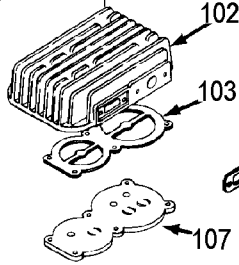

ABP-4900

TORQUE 18.1 Ft/Lbs - 101

101 - TORQUE 18.1 Ft/Lbs

TORQUE 18.1 Ft/Lbs - 101

TORQUE 18.1 Ft/Lbs

Parts List for IRC5J80V1D Type 0

Item Number	Part Number	Description	Qty Required
1	N000323	VALVE GLOBE 200 PSI	1
2	A19715	VALVE CHECK 1/2NPT X	1
3	ABP-4900	PUMP	1
4	BT-226	BELT A-SEC 60.3 PITC	1
5	AC-0434	BELTGUARD OUTSIDE	1
6	AC-0433	BELTGUARD INSIDE	1
7	CAC-1004-2	BRACKET GUARD HEAD	1
8	000000-00	No Longer Available	1
9	000000-00	No Longer Available	1
11	5140110-49	PRESSURE SWITCH	1
12	000000-00	No Longer Available	1
13	000000-00	No Longer Available	1
14	SUDL-65	KEY MOTOR SHAFT	1
18	D26719	MOTOR OL 240V 2POLE	1
19	SS-559	SCREW .313-18X.375 S	1
20	000000-00	No Longer Available	1
21	000000-00	No Longer Available	1
22	N286039	DRAIN VALVE	1
24	SSF-3159	SCREW .375-16X2.00 H	1
25	SSF-3140-ZN	SCREW .375-16X1.00 H	1
26	SSF-8131	NUT SPEED 8AB U TYPE	1
27	SSF-8111-ZN	NUT .375-16 HEX WHIZ	1
28	SSF-953-ZN	SCREW #10X.625 HHW S	1
29	91895680	SCREW .250-20X.750 H	1
31	SS-8553	CONNECTOR BODY	1
32	SSW-7482	CONNECTOR CONDUIT 3/	2
33	000000-00	No Longer Available	1