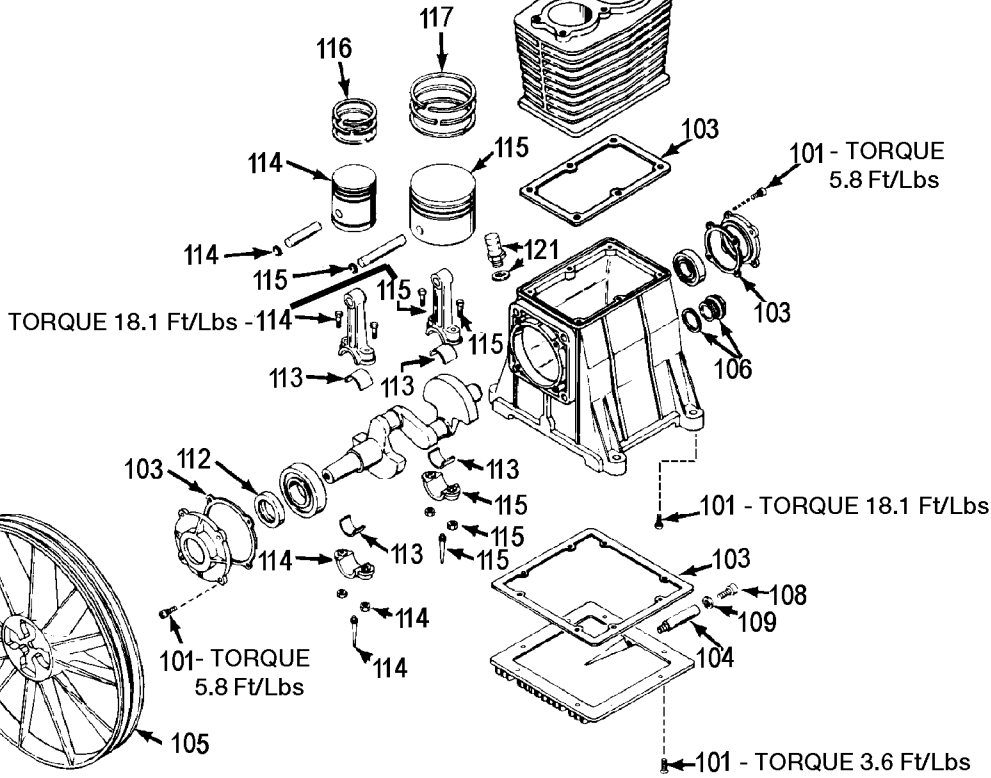

ABP-4900

TORQUE 18.1 Ft/Lbs - 101

101 - TORQUE 18.1 Ft/Lbs

TORQUE 18.1 Ft/Lbs - 101

TORQUE 18.1 Ft/Lbs

Parts List for IRC5J80V1D Type 0

Item Number	Part Number	Description	Qty Required
1	N000323	VALVE GLOBE 200 PSI	1
2	A19715	VALVE CHECK 1/2NPT X	1
3	ABP-4900	PUMP	1
4	BT-226	BELT A-SEC 60.3 PITC	1
5	AC-0434	BELTGUARD OUTSIDE	1
6	AC-0433	BELTGUARD INSIDE	1
7	CAC-1004-2	BRACKET GUARD HEAD	1
8	000000-00	No Longer Available	1
9	000000-00	No Longer Available	1
11	5140110-49	PRESSURE SWITCH	1
12	000000-00	No Longer Available	1
13	000000-00	No Longer Available	1
14	SUDL-65	KEY MOTOR SHAFT	1
18	D26719	MOTOR OL 240V 2POLE	1
19	SS-559	SCREW .313-18X.375 S	1
20	000000-00	No Longer Available	1
21	000000-00	No Longer Available	1
22	N286039	DRAIN VALVE	1
24	SSF-3159	SCREW .375-16X2.00 H	1
25	SSF-3140-ZN	SCREW .375-16X1.00 H	1
26	SSF-8131	NUT SPEED 8AB U TYPE	1
27	SSF-8111-ZN	NUT .375-16 HEX WHIZ	1
28	SSF-953-ZN	SCREW #10X.625 HHW S	1
29	91895680	SCREW .250-20X.750 H	1
31	SS-8553	CONNECTOR BODY	1
32	SSW-7482	CONNECTOR CONDUIT 3/	2
33	000000-00	No Longer Available	1