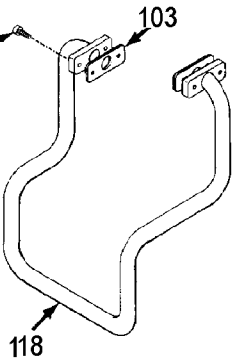

ABP-4900

TORQUE 18.1 Ft/Lbs - 101

101 - TORQUE 18.1 Ft/Lbs

TORQUE 18.1 Ft/Lbs - 101

TORQUE 18.1 Ft/Lbs

Parts List for IRC5J80V1D Type 0

Item Number	Part Number	Description	Qty Required
1	N000323	VALVE GLOBE 200 PSI	1
2	A19715	VALVE CHECK 1/2NPT X	1
3	ABP-4900	PUMP	1
4	BT-226	BELT A-SEC 60.3 PITC	1
5	AC-0434	BELTGUARD OUTSIDE	1
6	AC-0433	BELTGUARD INSIDE	1
7	CAC-1004-2	BRACKET GUARD HEAD	1
8	000000-00	No Longer Available	1
9	000000-00	No Longer Available	1
11	5140110-49	PRESSURE SWITCH	1
12	000000-00	No Longer Available	1
13	000000-00	No Longer Available	1
14	SUDL-65	KEY MOTOR SHAFT	1
18	D26719	MOTOR OL 240V 2POLE	1
19	SS-559	SCREW .313-18X.375 S	1
20	000000-00	No Longer Available	1
21	000000-00	No Longer Available	1
22	N286039	DRAIN VALVE	1
24	SSF-3159	SCREW .375-16X2.00 H	1
25	SSF-3140-ZN	SCREW .375-16X1.00 H	1
26	SSF-8131	NUT SPEED 8AB U TYPE	1
27	SSF-8111-ZN	NUT .375-16 HEX WHIZ	1
28	SSF-953-ZN	SCREW #10X.625 HHW S	1
29	91895680	SCREW .250-20X.750 H	1
31	SS-8553	CONNECTOR BODY	1
32	SSW-7482	CONNECTOR CONDUIT 3/	2
33	000000-00	No Longer Available	1