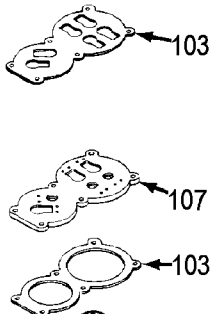

ABP-4900

TORQUE 18.1 Ft/Lbs - 101

101 - TORQUE 18.1 Ft/Lbs

TORQUE 18.1 Ft/Lbs - 101

TORQUE 18.1 Ft/Lbs

Parts List for IRC5J80V1D Type 0

Item Number	Part Number	Description	Qty Required
1	N000323	VALVE GLOBE 200 PSI	1
2	A19715	VALVE CHECK 1/2NPT X	1
3	ABP-4900	PUMP	1
4	BT-226	BELT A-SEC 60.3 PITC	1
5	AC-0434	BELTGUARD OUTSIDE	1
6	AC-0433	BELTGUARD INSIDE	1
7	CAC-1004-2	BRACKET GUARD HEAD	1
8	000000-00	No Longer Available	1
9	000000-00	No Longer Available	1
11	5140110-49	PRESSURE SWITCH	1
12	000000-00	No Longer Available	1
13	000000-00	No Longer Available	1
14	SUDL-65	KEY MOTOR SHAFT	1
18	D26719	MOTOR OL 240V 2POLE	1
19	SS-559	SCREW .313-18X.375 S	1
20	000000-00	No Longer Available	1
21	000000-00	No Longer Available	1
22	N286039	DRAIN VALVE	1
24	SSF-3159	SCREW .375-16X2.00 H	1
25	SSF-3140-ZN	SCREW .375-16X1.00 H	1
26	SSF-8131	NUT SPEED 8AB U TYPE	1
27	SSF-8111-ZN	NUT .375-16 HEX WHIZ	1
28	SSF-953-ZN	SCREW #10X.625 HHW S	1
29	91895680	SCREW .250-20X.750 H	1
31	SS-8553	CONNECTOR BODY	1
32	SSW-7482	CONNECTOR CONDUIT 3/	2
33	000000-00	No Longer Available	1