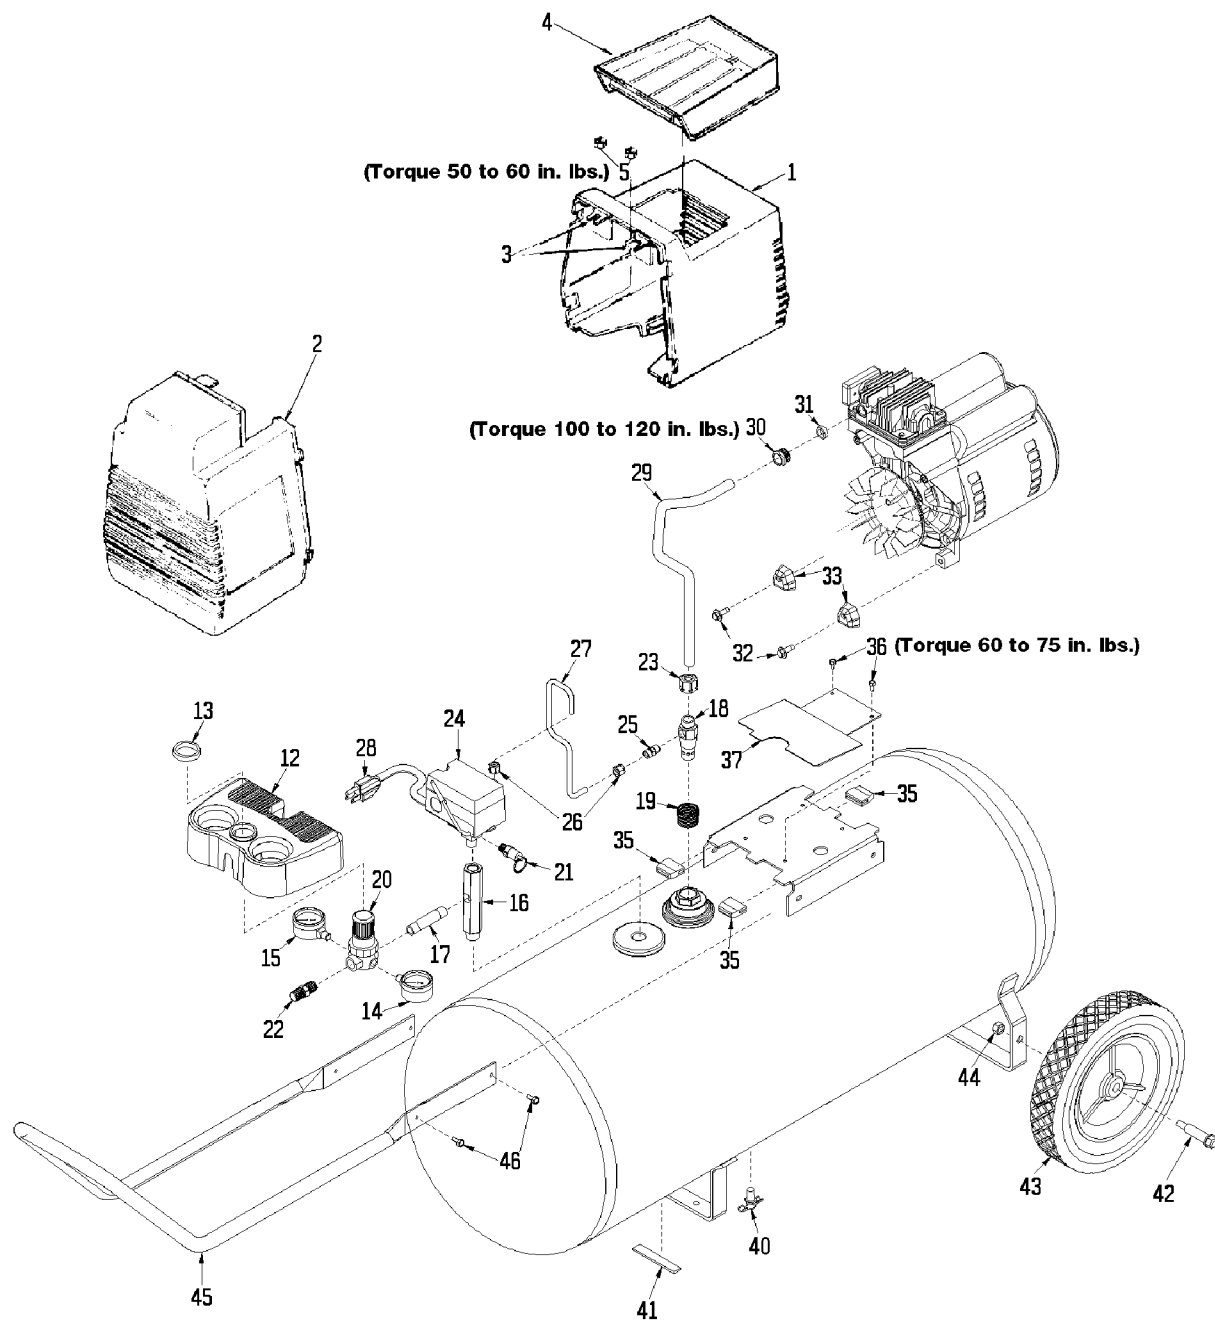

KEY NO.	TORQUE
55	7 to 10 Ft. Lbs.
56	7 to 10 Ft. Lbs.
66	100 to 120 In. Lbs.
69	80 to 100 In. Lbs.
◆	42 to 48 In. Lbs.

## Parts List for IRF3520 Type 2

Item Number	Part Number	Description	Qty Required
1	AC-0046	SHROUD REAR 3PT SING	1
2	AC-0078	SHROUD FRONT BLK	1
3	CAC-1121	BRACKET SHROUD	2
4	CAC-1080	TRAY TOOL	1
5	038738-00	NUT	2
12	000000-00	No Longer Available	1
13	CAC-61	RING PANEL MOUNTING	1
14	AC-0009-1	GAUGE RIGHT HAND	1
15	Z-AC-0010-1	GAUGE LEFT HAND	1
16	AC-0027-2	STANDPIPE BRASS MALE	1
17	SSP-480	NIPPLE 1/4-18 NPT X	1
18	A19711	VALVE CHECK 1/2NPT X	1
20	AC-0007	REGULATOR 4PORT P1P2	1
21	97503734	VALVE SAFETY 150 .12	1
22	D26889	ADAPTER .25 NPT X .2	1
23	SSP-7813	ASSY NUT SLEEVE 3/8	1
24	5140112-18	PRESSURE SWITCH	1
25	SS-8553	CONNECTOR BODY	1
26	SSP-7811	ASSY NUT SLEEVE 1/4	2
27	AC-0160	TUBE PRES REL .250OD	1
28	SUDL-413-2	ASSY CORD POWER ST	1
29	000000-00	No Longer Available	1
30	SSP-7821-1	NUT .563-18 UNF HEX	3
31	SSG-3105	ORING 306/296ID 073/	1
32	91895680	SCREW .250-20X.750 H	2
33	ACG-18	CUP SADDLE MOUNT	2
35	ACG-19	ISOLATOR 3 POINT MOU	3

## Parts List for IRF3520 Type 2

Item Number	Part Number	Description	Qty Required
36	SSF-953-ZN	SCREW #10X.625 HHW S	2
37	AC-0047	GUARD FAN	1
40	N286039	DRAIN VALVE	1
41	SUDL-6-1	STRIP RUBBER FOOT	1
42	CAC-60	BOLT .375-16X2.25 UN	2
43	D23138	WHEEL 9 BLACK SEMI-P	2
44	SSF-8080-ZN	NUT .375-16 UNC-2B H	2
45	000000-00	No Longer Available	1
46	SSF-981	SCREW .250-14X.500 H	4
50	KK-4981	KIT MUFFLER FILTER	1
51	DAC-143	FILTER INTAKE	1
52	KK-4981	KIT MUFFLER FILTER	1
53	KK-4981	KIT MUFFLER FILTER	1
54	000000-00	No Longer Available	1
55	000000-00	No Longer Available	1
56	SSF-990	SCREW .250-20X1.25 U	1
57	ACG-45	ORING P/L HEAD	1
58	000000-00	No Longer Available	1
59	SSG-8156	ORING 2.759/2.719ID	1
60	KK-4835	KIT CONNECTING ROD L	1
61	KK-4835	KIT CONNECTING ROD L	1
62	Z-MO-9045	MOTOR P/L 3PT STD	1
65	000000-00	No Longer Available	1
66	SSF-3153	SCREW .313-18X.500 U	1
67	KK-5018	KIT FAN	1
68	KK-5018	KIT FAN	1
69	KK-5018	KIT FAN	1