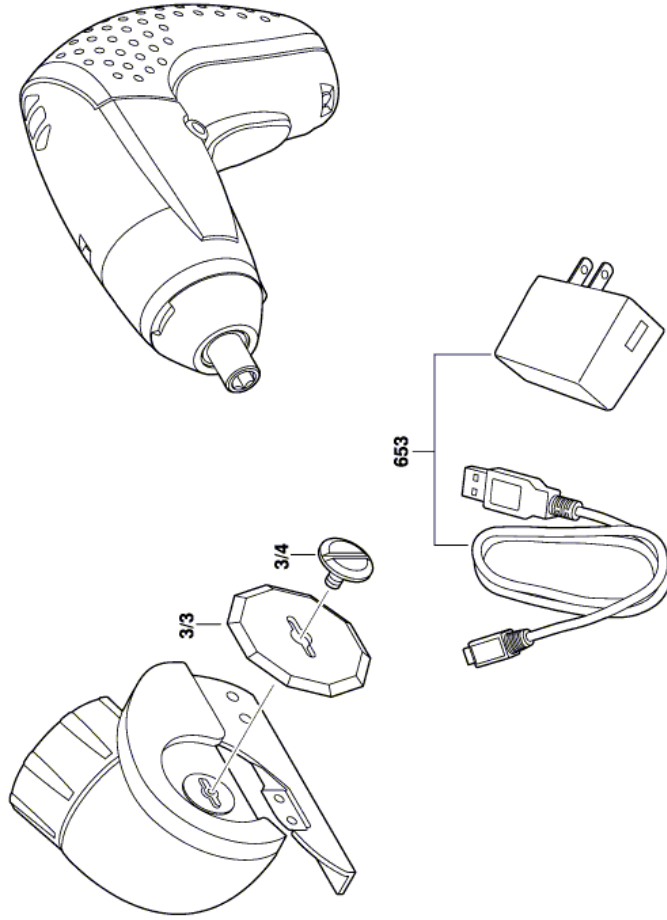

03.08.2015 |

Cordless Screwdriver - F 012 235 402 - IXO3

Item	Part Number	Description	Illustration	Price	Quantity	Price Group
3/3	1 619 X08 597	Blade	1	-,-	1	-
3/4	1 609 203 W29	Screw	1	-,-	1	14
653	2 610 033 525	Fast Charger	1	-,-	1	-

Illustration - Type E

F 012 235 402
Stand }
Issue } 14-10-08
Fig./Abb. 1

Änderungen vorbehalten
Modifications reserved
Modificacions reservades
Salvo modificaciones

Information subject to change without further notice.