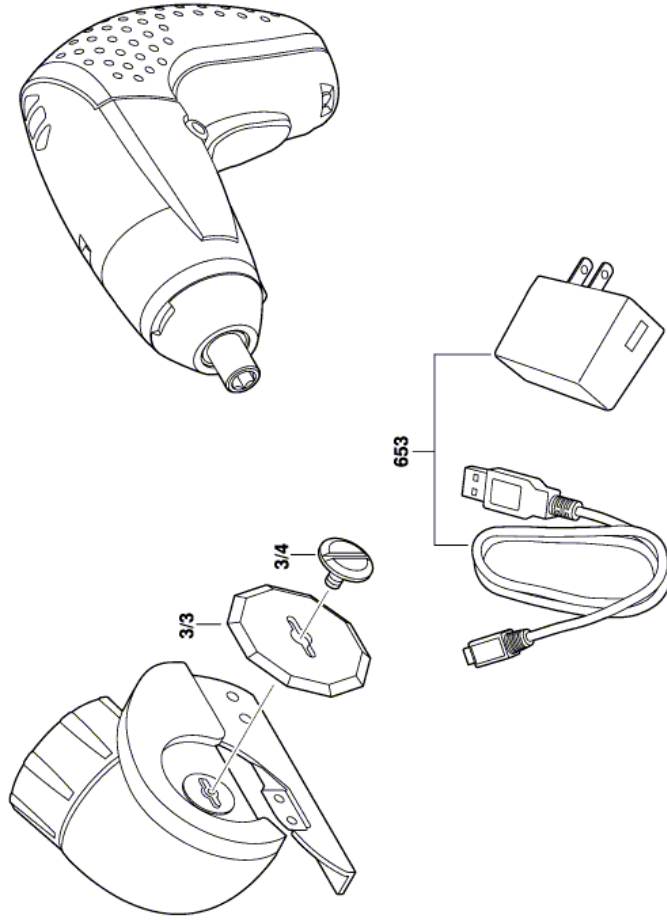

03.08.2015 |

Cordless Screwdriver - F 012 235 403 - IXO3

Item	Part Number	Description	Illustration	Price	Quantity	Price Group
3/3	1 619 X08 597	Blade		1	-,-	1 -
3/4	1 609 203 W29	Screw		1	-,-	1 14
653	2 610 033 525	Fast Charger		1	-,-	1 -

Illustration - Type E

F 012 235 402
Stand }
Issue } 14-10-08
Fig./Abb. 1

Änderungen vorbehalten
Modifications reserved
Modificacions reservades
Salvo modificaciones

Information subject to change without further notice.