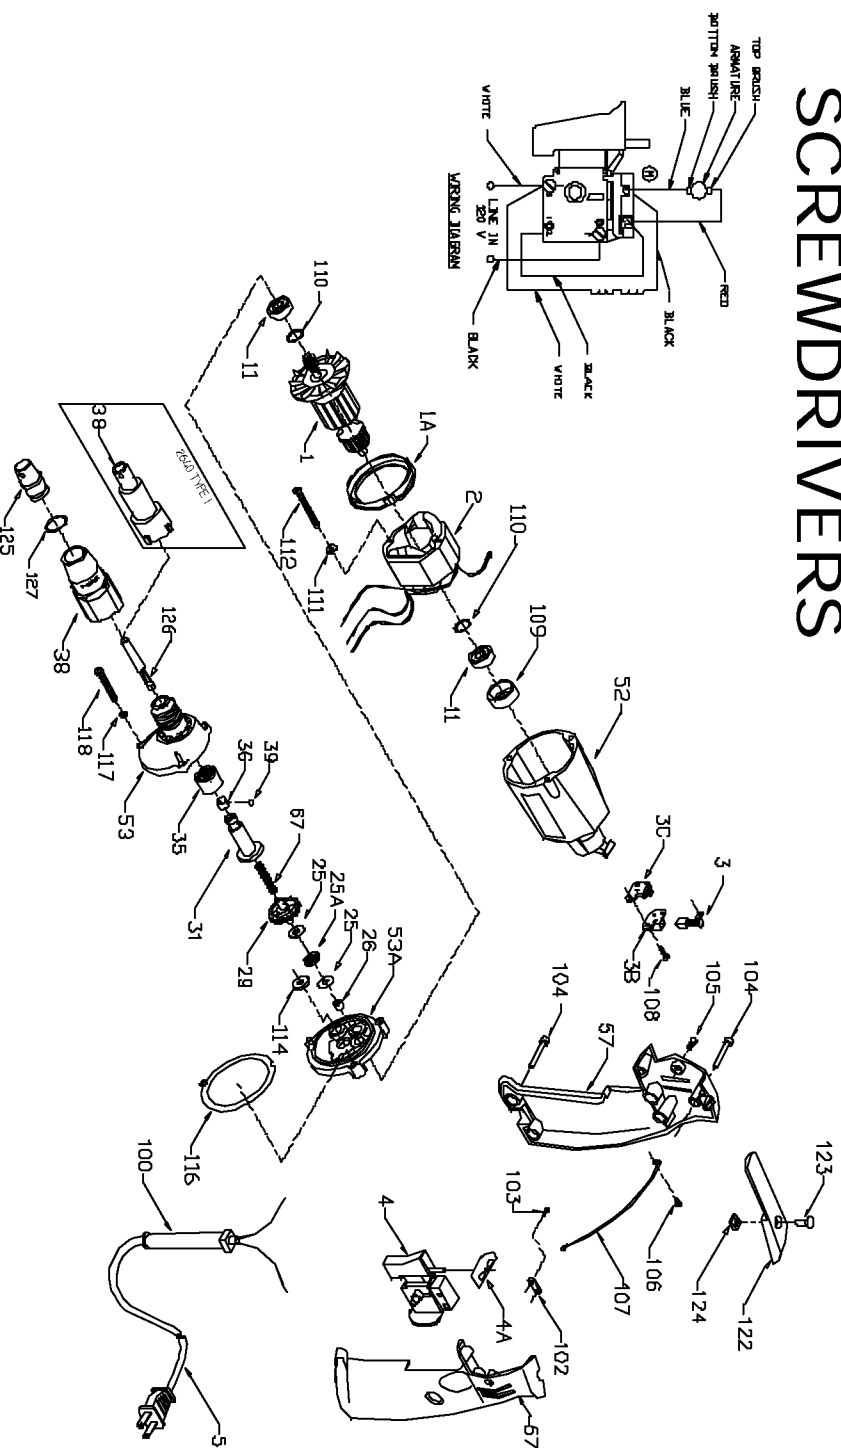

# PORTER-CABLE DRYWALL

## SCREWDRIVERS

WARNING: Electrical repairs should only be attempted by trained repairmen. Contact the nearest Porter-Cable Service Center or other competent repair center.

2640  
2650

## Parts List for J-2640 Type 2

Item Number	Part Number	Description	Qty Required
1	876606	ARMATURE	1
1	811350	BAFFLE	1
1	811531	FAN	1
2	876479	FIELD	1
3	N119739	BRUSH & SPRING	2
3	694301	BRUSH HOLDER	2
3	694298	BRUSH INSULATOR	2
4	888146	SWITCH VSR	1
4	875868	BUTTON-FWD/REV	1
5	695854	CORDSET	1
11	855284	BEARING	3
25	689764	THRUST WASHER	10
25	000000-00	No Longer Available	1
26	839837	NEEDLE BEARING	3
29	890572	GEAR & CLUTCH ASSY.	1
31	000000-00	No Longer Available	3
31	890572	GEAR & CLUTCH ASSY.	1
35	000000-00	No Longer Available	3
36	883291	RETAINER CLIP	10
38	000000-00	No Longer Available	1
39	697533	BALL	1
52	876677	MOTOR HSG PKG	1
53	000000-00	No Longer Available	1
53	868599	INTER PLT	1
57	876612	HANDLE SET	1
67	873296	SPRING	10
100	810716	RELIEVER	1

## Parts List for J-2640 Type 2

Item Number	Part Number	Description	Qty Required
102	861434	CORD CLAMP	1
103	882703	SCREW	10
104	900826	SCREW	10
105	866340	SCREW	10
106	864137	SCREW	10
107	000000-00	No Longer Available	1
108	864136	SCREW	10
109	694432	BEARING MOUNT	3
110	847564	SNAP RING	10
111	802214	WASHER-LCK INT	10
112	876651	SCREW	10
114	852714	SLINGER	1
116	698609	GASKET	1
117	802648	WASHER	10
118	694015	SCREW	10
122	875861	BELT CLIP	1
123	800740	SCREW	10
124	875862	NUT	10
125	890482	NOSE PIECE	1
126	44840	MAG BIT HOLDER	1
127	878486	O RING	10
800	879751	LUBRICANT 4 LBS	1
800	878499	TUBE GREASE	1
861	000000-00	No Longer Available	1