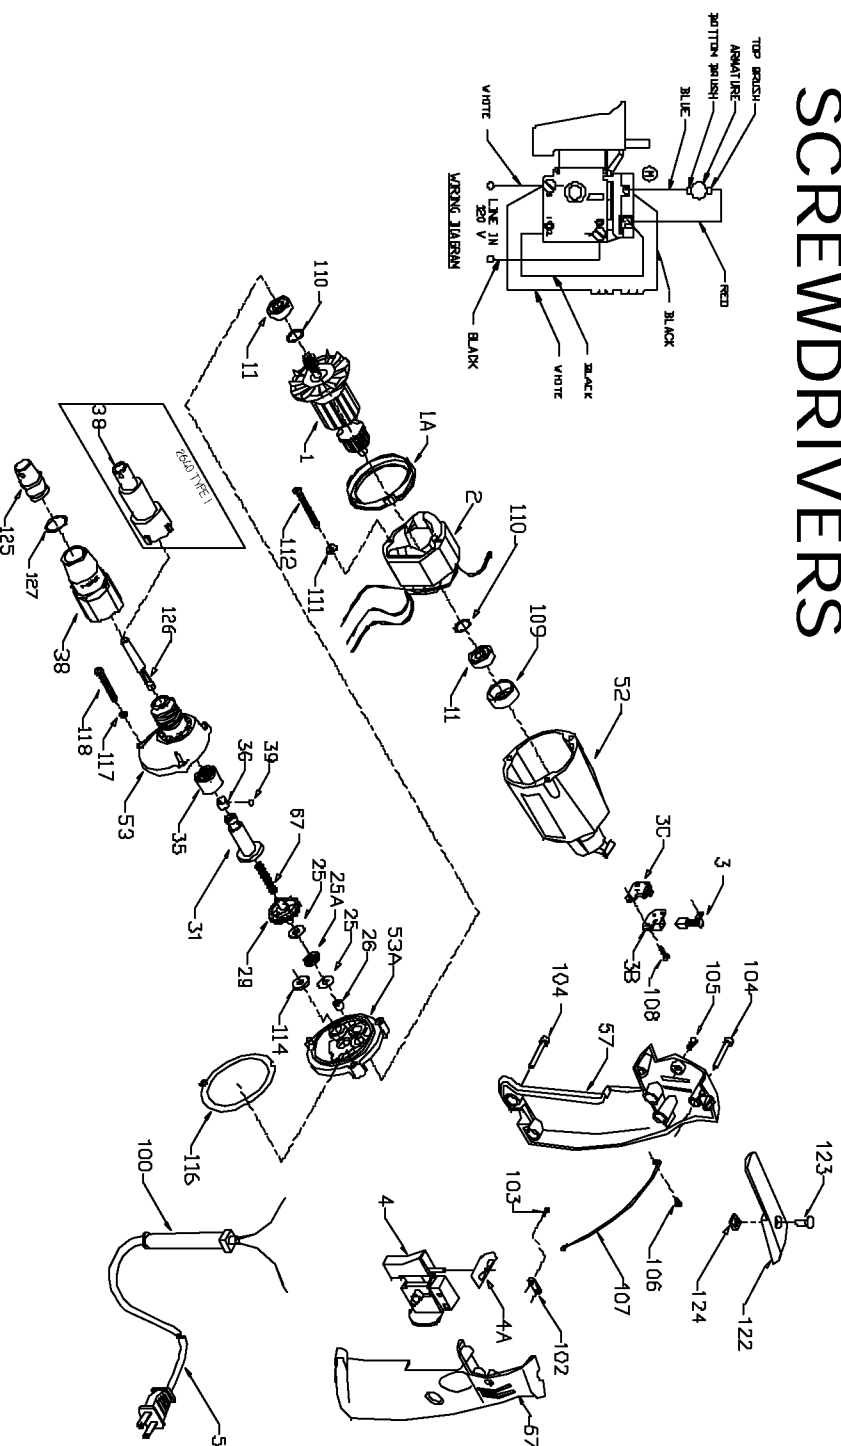

PORTER-CABLE DRYWALL

SCREWDRIVERS

WARNING: Electrical repairs should only be attempted by trained repairmen. Contact the nearest Porter-Cable Service Center or other competent repair center.

2640
2650

Parts List for J-2640 Type 3

Item Number	Part Number	Description	Qty Required
1	876606	ARMATURE	1
1	811350	BAFFLE	1
1	811531	FAN	1
2	876479	FIELD	1
3	N119739	BRUSH & SPRING	2
3	694301	BRUSH HOLDER	2
3	694298	BRUSH INSULATOR	2
4	888146	SWITCH VSR	1
4	875868	BUTTON-FWD/REV	1
5	695854	CORDSET	1
11	855284	BEARING	3
25	689764	THRUST WASHER	10
25	000000-00	No Longer Available	1
26	839837	NEEDLE BEARING	3
27	890572	GEAR & CLUTCH ASSY.	1
29	890478	GEAR ASSY.	1
31	000000-00	No Longer Available	1
31	890477	SPINDLE ASSY.	1
35	000000-00	No Longer Available	3
36	883291	RETAINER CLIP	10
38	000000-00	No Longer Available	1
39	697533	BALL	1
52	876677	MOTOR HSG PKG	1
53	000000-00	No Longer Available	1
53	868599	INTER PLT	1
57	876612	HANDLE SET	1
67	890471	SPRING	1

Parts List for J-2640 Type 3

Item Number	Part Number	Description	Qty Required
100	810716	RELIEVER	1
102	861434	CORD CLAMP	1
103	882703	SCREW	10
104	900826	SCREW	10
105	866340	SCREW	10
106	864137	SCREW	10
107	000000-00	No Longer Available	1
108	864136	SCREW	10
109	694432	BEARING MOUNT	3
110	847564	SNAP RING	10
111	802214	WASHER-LCK INT	10
112	876651	SCREW	10
114	852714	SLINGER	1
116	698609	GASKET	1
117	802648	WASHER	10
118	694015	SCREW	10
122	875861	BELT CLIP	1
123	800740	SCREW	10
124	875862	NUT	10
125	890472	SEAL	1
125	890482	NOSE PIECE	1
126	44840	MAG BIT HOLDER	1
127	878486	O RING	10
800	878499	TUBE GREASE	1
800	879751	LUBRICANT 4 LBS	1
861	000000-00	No Longer Available	1