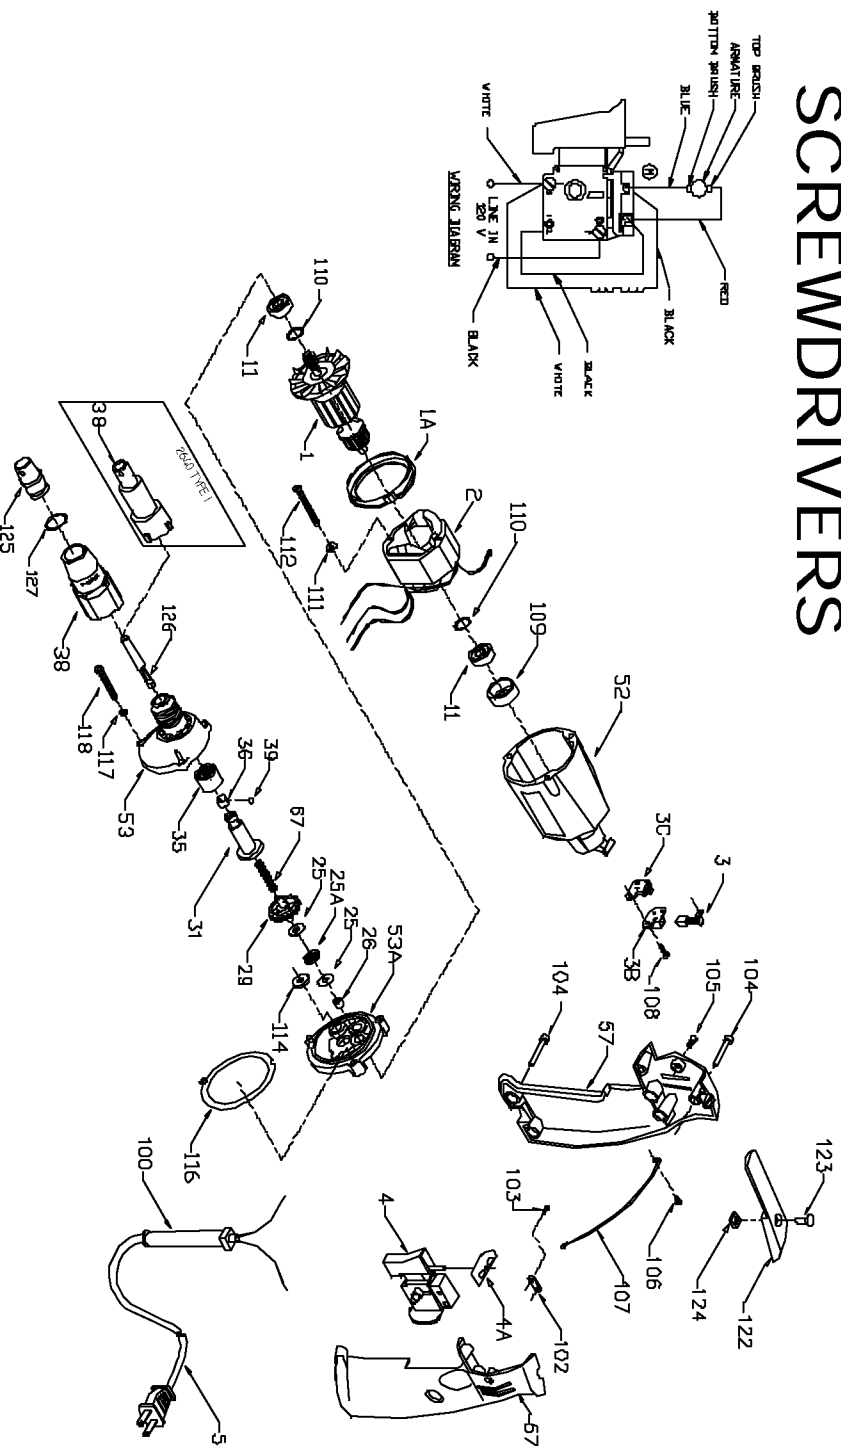

# PORTER-CABLE DRYWALL

## SCREWDRIVERS

WARNING: Electrical repairs should only be attempted by trained repairmen. Contact the nearest Porter-Cable Service Center or other competent repair center.

2640  
2650

## Parts List for J-2650 Type 1

Item Number	Part Number	Description	Qty Required
1	876606	ARMATURE	1
1	811350	BAFFLE	1
1	811531	FAN	1
2	876479	FIELD	1
3	N119739	BRUSH & SPRING	2
3	694301	BRUSH HOLDER	2
3	694298	BRUSH INSULATOR	2
4	888146	SWITCH VSR	1
4	875868	BUTTON-FWD/REV	1
5	882613	CORD	1
11	855284	BEARING	3
25	689764	THRUST WASHER	10
25	000000-00	No Longer Available	1
26	839837	NEEDLE BEARING	3
29	890572	GEAR & CLUTCH ASSY.	1
31	000000-00	No Longer Available	1
31	890572	GEAR & CLUTCH ASSY.	1
35	000000-00	No Longer Available	3
36	883291	RETAINER CLIP	10
38	000000-00	No Longer Available	1
39	697533	BALL	1
52	876677	MOTOR HSG PKG	1
53	000000-00	No Longer Available	1
53	868599	INTER PLT	1
57	876612	HANDLE SET	1
67	873296	SPRING	1
100	810716	RELIEVER	1

## Parts List for J-2650 Type 1

Item Number	Part Number	Description	Qty Required
102	861434	CORD CLAMP	1
103	882703	SCREW	10
104	900826	SCREW	10
105	866340	SCREW	10
106	864137	SCREW	10
107	000000-00	No Longer Available	1
108	864136	SCREW	10
109	694432	BEARING MOUNT	3
110	847564	SNAP RING	10
111	802214	WASHER-LCK INT	10
112	876651	SCREW	10
114	852714	SLINGER	1
116	698609	GASKET	1
117	802648	WASHER	10
118	694015	SCREW	10
122	875861	BELT CLIP	1
123	800740	SCREW	10
124	875862	NUT	10
125	890482	NOSE PIECE	1
126	44840	MAG BIT HOLDER	1
127	878486	O RING	1
800	879751	LUBRICANT 4 LBS	1
800	878499	TUBE GREASE	1
861	000000-00	No Longer Available	1