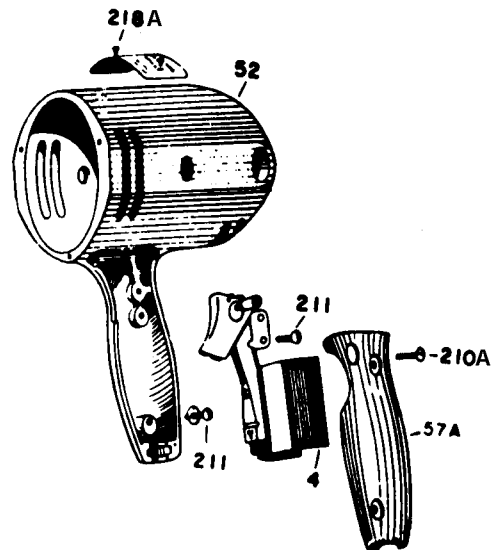

WARNING! Electrical repairs should only be attempted by trained repairmen. Contact the nearest Porter-Cable Service center or other competent repair center.

PORTER-CABLE DISC SANDER AND DISC POLISHER

Parts List for J-304 Type 1

Item Number	Part Number	Description	Qty Required
1	000000-00	No Longer Available	1
1	000000-00	No Longer Available	1
2	000000-00	No Longer Available	1
3	000000-00	No Longer Available	2
3	802173	BRUSH	2
3	801251	CAP	2
3	682275	BRUSH HOLDER	2
3	803745	WASHER	2
4	802441	SWITCH	1
5	875863	CORD	1
5	000000-00	No Longer Available	1
11	330003-85	BEARING	1
11	886333SV	BALL BEARING	1
15	855284	BEARING	1
15	838028SV	BEARING	1
31	000000-00	No Longer Available	1
52	000000-00	No Longer Available	1
53	803285	GEAR HOUSING	1
53	823999	GEAR CASE COVER	1
210	802211	WASHER	2
212	000000-00	No Longer Available	1
212	000000-00	No Longer Available	1
212	695055	INSERT HANDLE	1
212	000000-00	No Longer Available	1
213	801423	SLEEVE	1
214	000000-00	No Longer Available	1
215	838311	SCREW A WASHER	2

Parts List for J-304 Type 1

Item Number	Part Number	Description	Qty Required
216	802200	SCREW	2
217	892171	SCREW	10
218	046934-00	RING	1
220	802207	SCREW	10
221	802223	WASHER	10
222	842321	BACK-UP PAD 304/305	1
223	685581	NUT 304/305	1
224	682063	CONNECTOR VS	1
856	802210	WRENCH HEX(304/126)	1
856	886041	SPANNER WRENCH	1
856	803106	LEAD	1
856	801946	LUBE	1