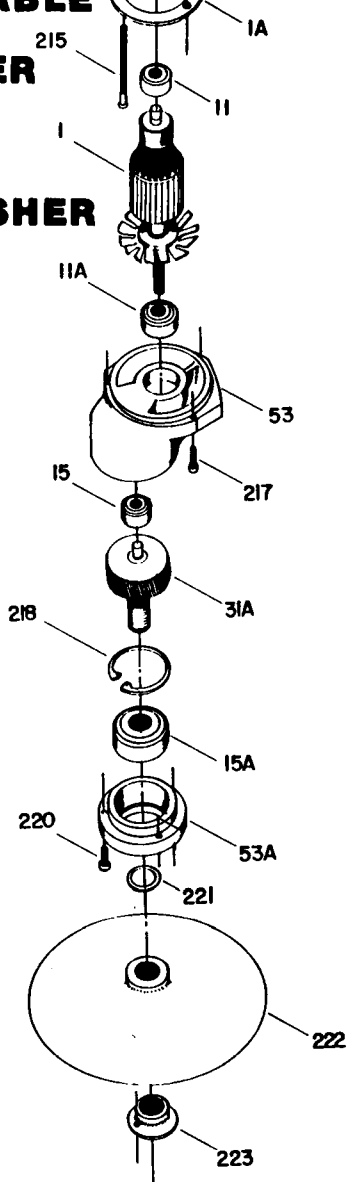

WARNING! Electrical repairs should only be attempted by trained repairmen. Contact the nearest Porter-Cable Service center or other competent repair center.

PORTER-CABLE DISC SANDER AND DISC POLISHER

Parts List for J-304 Type 1

Item Number	Part Number	Description	Qty Required
1	000000-00	No Longer Available	1
1	000000-00	No Longer Available	1
2	000000-00	No Longer Available	1
3	000000-00	No Longer Available	2
3	802173	BRUSH	2
3	801251	CAP	2
3	682275	BRUSH HOLDER	2
3	803745	WASHER	2
4	802441	SWITCH	1
5	875863	CORD	1
5	000000-00	No Longer Available	1
11	330003-85	BEARING	1
11	886333SV	BALL BEARING	1
15	855284	BEARING	1
15	838028SV	BEARING	1
31	000000-00	No Longer Available	1
52	000000-00	No Longer Available	1
53	803285	GEAR HOUSING	1
53	823999	GEAR CASE COVER	1
210	802211	WASHER	2
212	000000-00	No Longer Available	1
212	000000-00	No Longer Available	1
212	695055	INSERT HANDLE	1
212	000000-00	No Longer Available	1
213	801423	SLEEVE	1
214	000000-00	No Longer Available	1
215	838311	SCREW A WASHER	2

Parts List for J-304 Type 1

Item Number	Part Number	Description	Qty Required
216	802200	SCREW	2
217	892171	SCREW	10
218	046934-00	RING	1
220	802207	SCREW	10
221	802223	WASHER	10
222	842321	BACK-UP PAD 304/305	1
223	685581	NUT 304/305	1
224	682063	CONNECTOR VS	1
856	802210	WRENCH HEX(304/126)	1
856	886041	SPANNER WRENCH	1
856	803106	LEAD	1
856	801946	LUBE	1