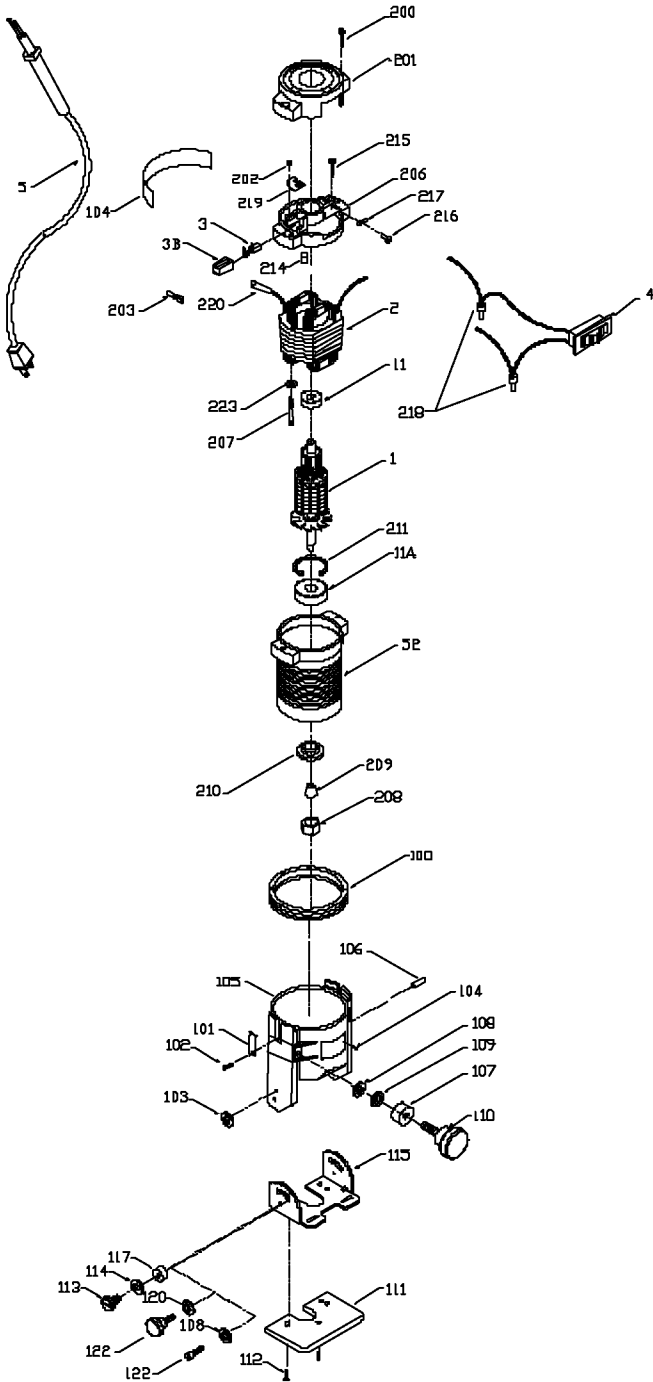

PORTER-CABLE

TILTBASE LAMINATE TRIMMER

WARNING: Electrical repairs should only be attempted by trained repairmen. Contact the nearest Porter-Cable Service Center or other

319
3191

Parts List for J-319 Type 2

Item Number	Part Number	Description	Qty Required
1	872645	ARMATURE	1
1	000000-00	No Longer Available	1
1	845339	FAN	1
2	000000-00	No Longer Available	1
2	872650	FIELD	1
3	868866	BRUSH	2
3	844703	HOLDER	1
4	911374	SWITCH	1
5	875699	CORD	1
5	000000-00	No Longer Available	1
11	802341SV	BALL BEARING	3
11	874538SV	BALL BEARING	3
52	844483	MTR HOUSING	1
100	697468	RING	1
101	844648	SPRING CLIP	10
102	858008	SCREW	10
103	858792	WASHER	10
104	801374	SCREW	10
105	693898	BASE	1
106	840109	PIN	10
107	878884	FIXED PULLEY	10
108	802318	WASHER	10
109	858420	WASHER	10
110	693885	THUMB SCREW	10
111	698258	SUB BASE	1
112	873982	SCREW	10
112	802768	SCREW	10

Parts List for J-319 Type 2

Item Number	Part Number	Description	Qty Required
113	689229	SCREW	10
113	688860	SCREW	10
114	000000-00	No Longer Available	10
115	693900	TILT BRACKET	1
116	000000-00	No Longer Available	1
117	878884	FIXED PULLEY	10
117	694682	SPACER	10
120	000000-00	No Longer Available	10
122	693886	THUMB SCREW	10
200	878389	SCREW	10
201	810006	CAP	1
202	844705	RETAINER	10
203	866312	TERMINAL	1
206	886629	INTERMEDIATE HSG T4	1
207	802607	SCREW	10
208	691257	NUT COLLET	10
209	684718	COLLET	1
210	844643	RETAINER	10
211	802302	RING	10
214	810425	PLUG	1
215	877817	SCREW	10
216	844107	SCREW	10
217	849314	TERM	1
218	682063	CONNECTOR VS	1
219	845620	BR HLDR RETAIN	2
220	846755	INSULATOR	1
223	802648	WASHER	10

Parts List for J-319 Type 2

Item Number	Part Number	Description	Qty Required
224	683875	WRENCH OPEN END	1
224	683875	WRENCH OPEN END	1
225	000000-00	No Longer Available	1