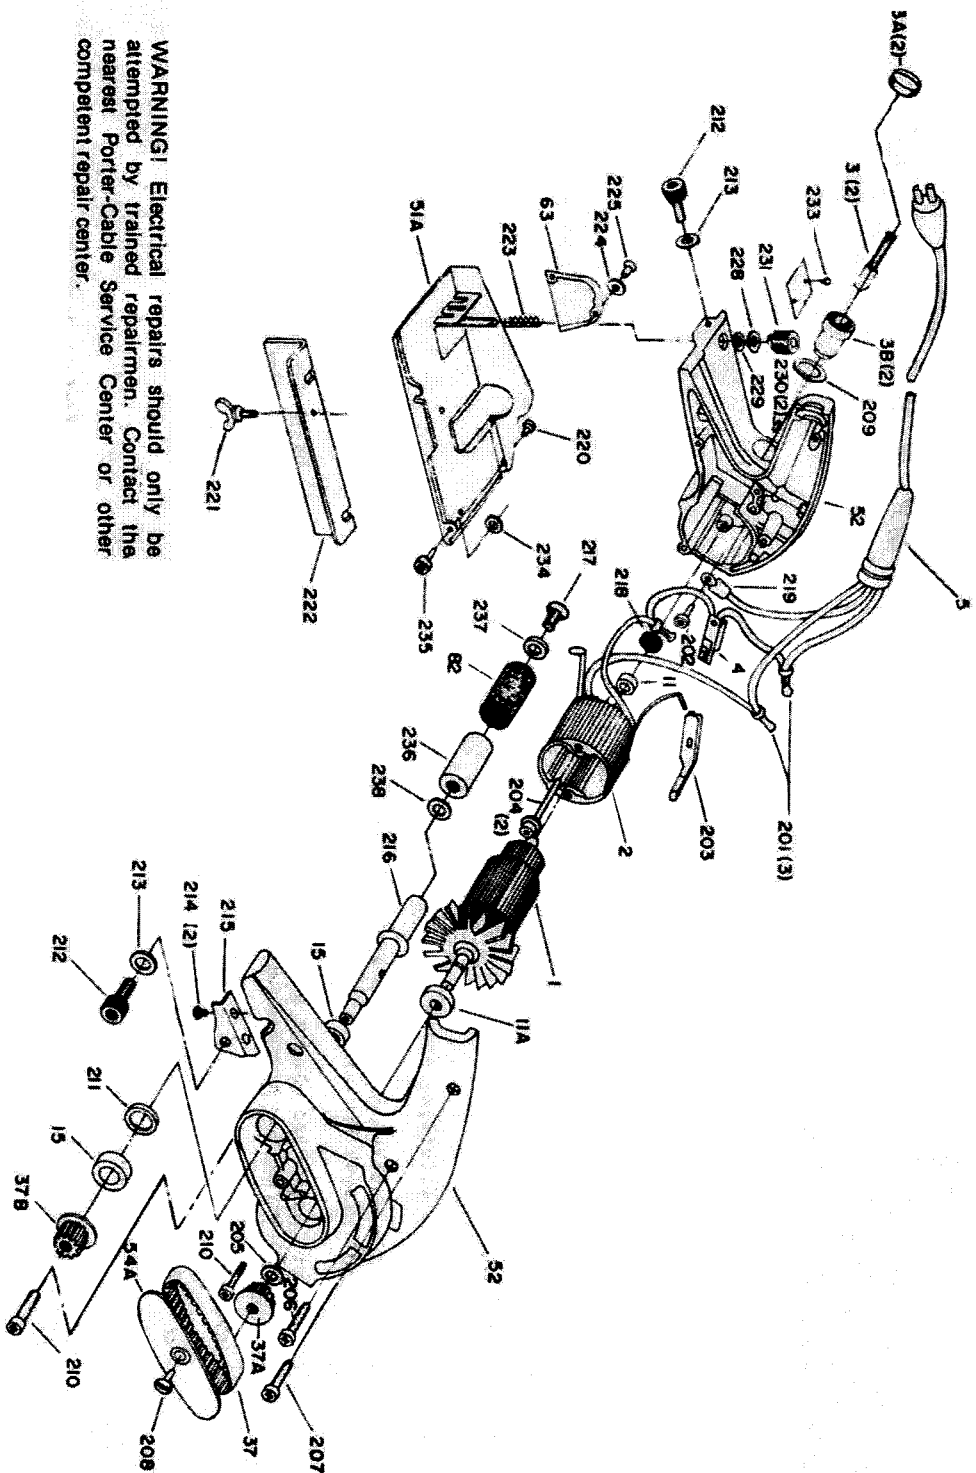

PORTER-CABLE ABRASIVE PLANE

320

WARNING! Electrical repairs should only be attempted by trained repairmen. Contact the nearest Porter-Cable Service Center or other competent repair center.

Parts List for J-320 Type 1

Item Number	Part Number	Description	Qty Required
1	000000-00	No Longer Available	1
2	000000-00	No Longer Available	1
2	803106	LEAD	1
3	N031653	BRUSH	2
3	823567	BRUSH CAP	2
3	823565	HOLDER	1
4	000000-00	No Longer Available	1
5	A11126	CORDSET	1
11	838989	BEARING	3
11	838855SV	BEARING	3
15	838995SV	BALL BEARING	3
37	696044	DRIVE BELT	1
37	000000-00	No Longer Available	1
37	000000-00	No Longer Available	1
51	845519	BASE BRACKET	1
52	000000-00	No Longer Available	1
54	000000-00	No Longer Available	1
63	000000-00	No Longer Available	1
201	682063	CONNECTOR VS	1
202	844107	SCREW	10
203	000000-00	No Longer Available	1
204	000000-00	No Longer Available	1
205	000000-00	No Longer Available	10
206	000000-00	No Longer Available	10
207	801848	SCREW	10
208	849819	SCREW	10
209	802211	WASHER	10

Parts List for J-320 Type 1

Item Number	Part Number	Description	Qty Required
210	802944	SCREW	10
211	839766	RING	10
212	000000-00	No Longer Available	10
213	801530	WASHER	10
214	852310	SCREW	10
215	842666	DEPTH ADJ BRKT	1
216	000000-00	No Longer Available	1
217	000000-00	No Longer Available	10
218	801761	OILER	1
219	849314	TERM	1
220	802289	SCREW	10
221	839845	SCREW	10
222	000000-00	No Longer Available	1
223	845536	SPRING	10
224	000000-00	No Longer Available	10
225	873982	SCREW	10
228	802318	WASHER	10
229	839944	WASHER	10
230	802200	SCREW	10
231	838849	KNOB	1
233	000000-00	No Longer Available	1
234	000000-00	No Longer Available	1
235	802944	SCREW	10
236	000000-00	No Longer Available	1
237	695720	WASHER	10
238	000000-00	No Longer Available	1
239	802905	ALLEN WRENCH	1

Parts List for J-320 Type 1

Item Number	Part Number	Description	Qty Required
240	000000-00	No Longer Available	1
241	865643	SCREW	10
242	000000-00	No Longer Available	1