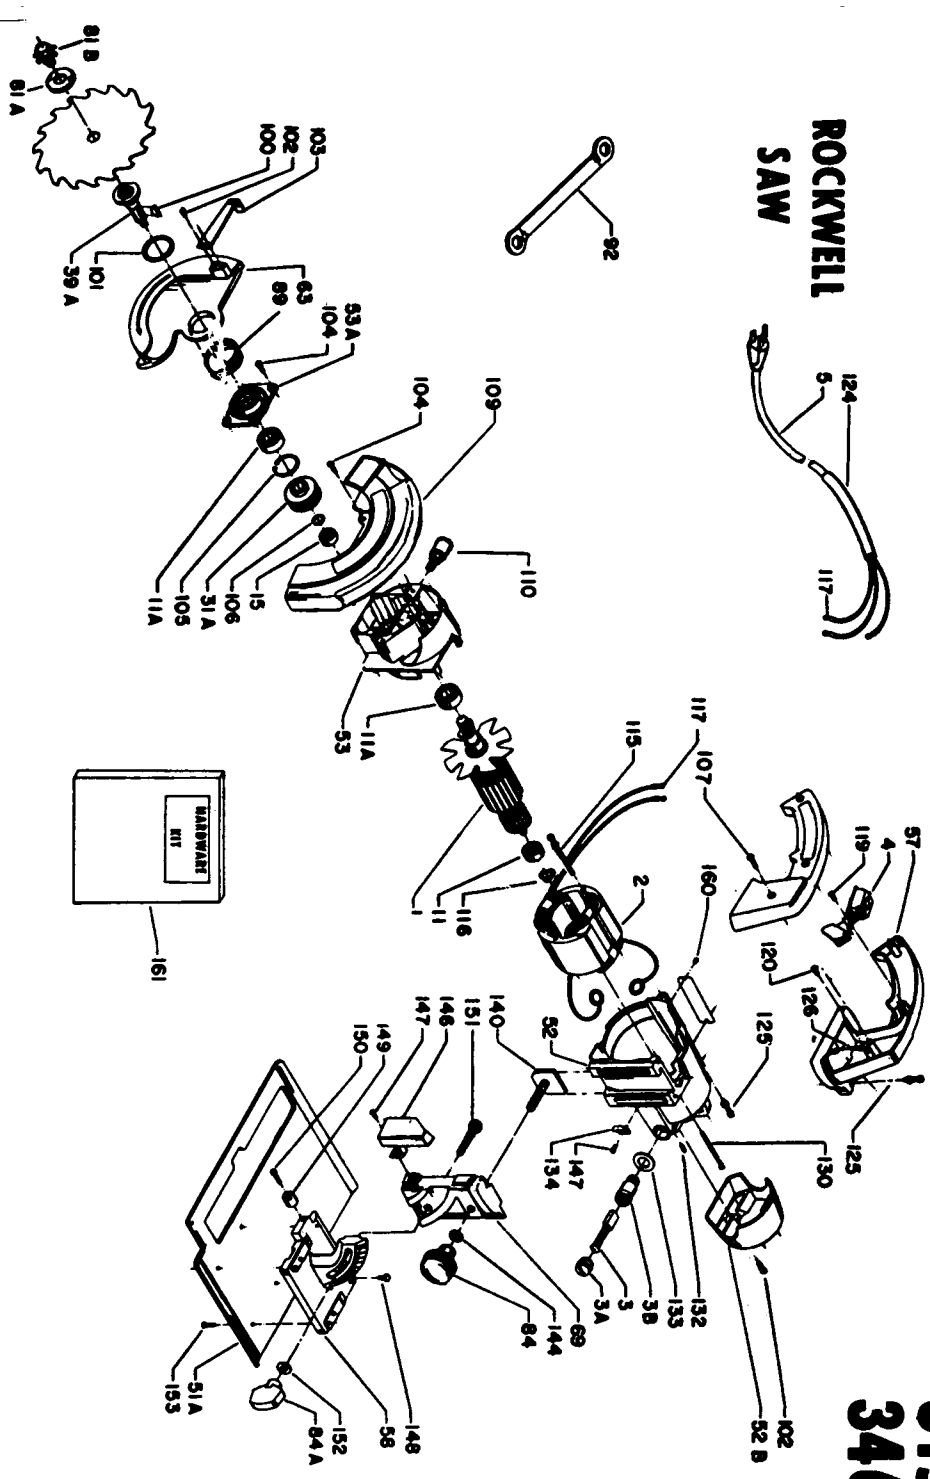

ROCKWELL SAW

315
346

Parts List for J-346 Type 1

Item Number	Part Number	Description	Qty Required
1	680939	ARMATURE 115V	1
1	000000-00	No Longer Available	1
1	000000-00	No Longer Available	1
2	681038	FIELD 115V	1
2	000000-00	No Longer Available	1
2	803104	LEAD	1
3	N031652	BRUSH	2
3	N031652	BRUSH	2
3	803483	BRUSH CAP	2
3	843486	BRUSH HOLDER	2
4	843156	SWITCH	1
5	839549	CORD	1
5	000000-00	No Longer Available	1
11	855284	BEARING	3
11	874538SV	BALL BEARING	3
15	855284	BEARING	3
31	D845617	GEAR	1
39	000000-00	No Longer Available	1
51	000000-00	No Longer Available	1
52	842797	MOTOR HOUSING	1
52	000000-00	No Longer Available	1
53	842798	GEAR HSG	1
53	838770	COVER	1
57	000000-00	No Longer Available	1
58	000000-00	No Longer Available	1
63	842994	GUARD	1
69	843033	SLIDE	1