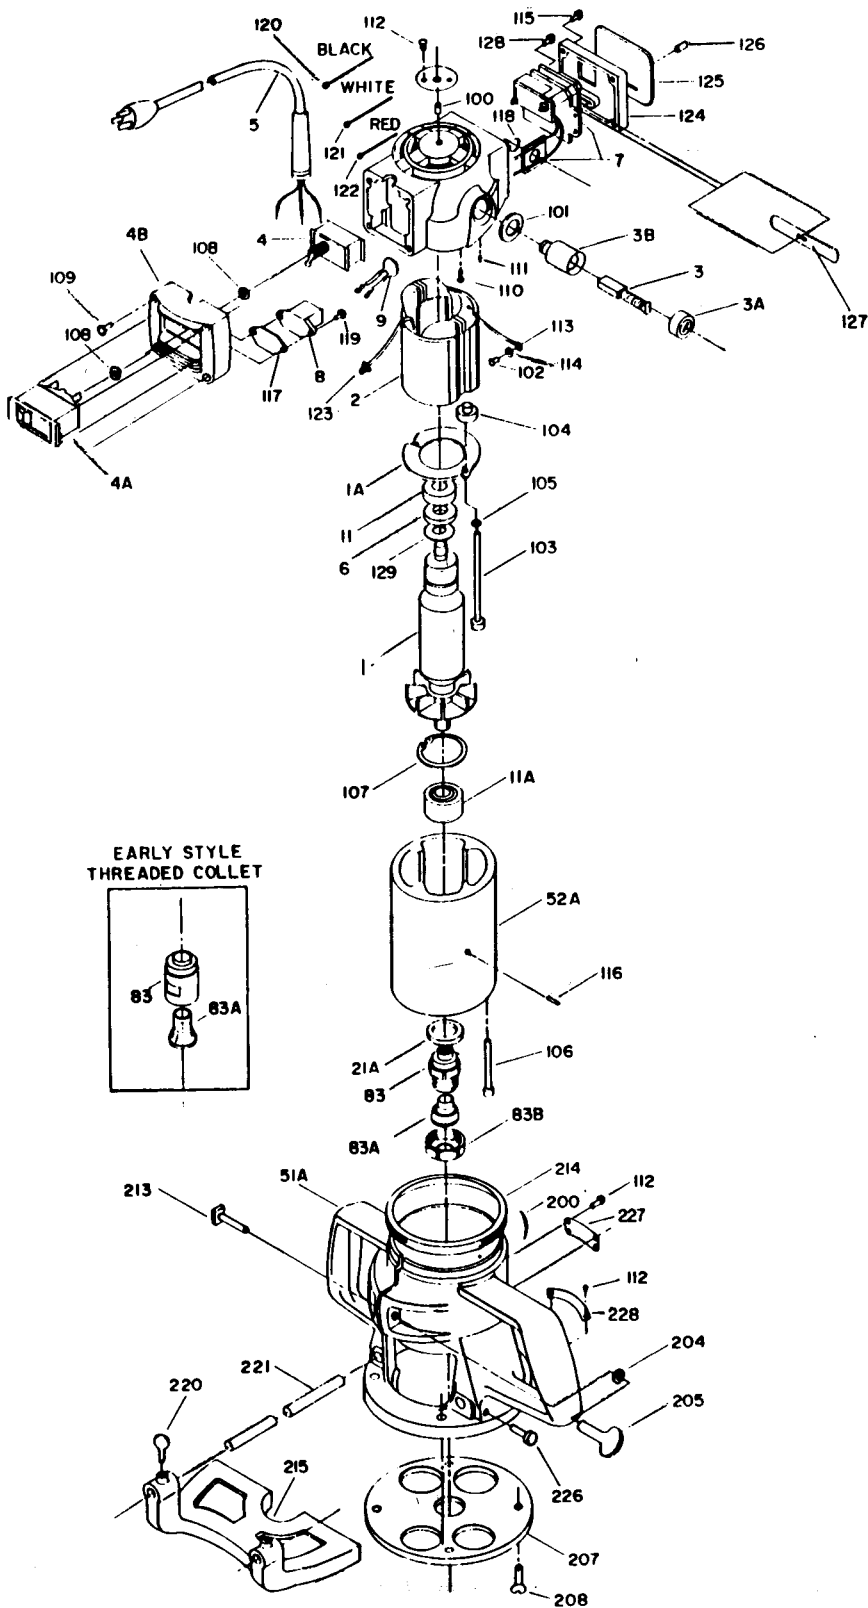

PORTER-CABLE SPEEDTRONIC™ ROUTER

WARNING! Electrical repairs should only be attempted by trained repairmen. Contact the nearest Porter-Cable Service Center or other competent repair center.

5181
5182

Parts List for J-5182 Type 1

Item Number	Part Number	Description	Qty Required
1	851672	FAN	1
1	695080	ARMATURE	1
1	000000-00	No Longer Available	1
2	695079	FIELD	1
3	695414	BRUSH & SPRING	2
3	851403	CAP	1
3	000000-00	No Longer Available	1
4	876771	SWITCH	1
4	000000-00	No Longer Available	1
5	695669	CORD	1
6	694582	MAGNETIC DISC	1
7	000000-00	No Longer Available	1
8	000000-00	No Longer Available	1
9	000000-00	No Longer Available	1
11	330003-75	BEARING, BALL	3
11	000000-00	No Longer Available	3
21	854626	SEAL	1
51	694440	BASE CASTING	1
52	000000-00	No Longer Available	1
52	851483	HSG ASSY	1
83	A22709	OPEN-END WRENCH	1
83	000000-00	No Longer Available	1
83	42950	1/2 INCH COLLET ASSY	1
83	698800	1/2 COLLET	1
83	698800	1/2 COLLET	1
100	859069	PLUG	1
101	853518	WASHER	10