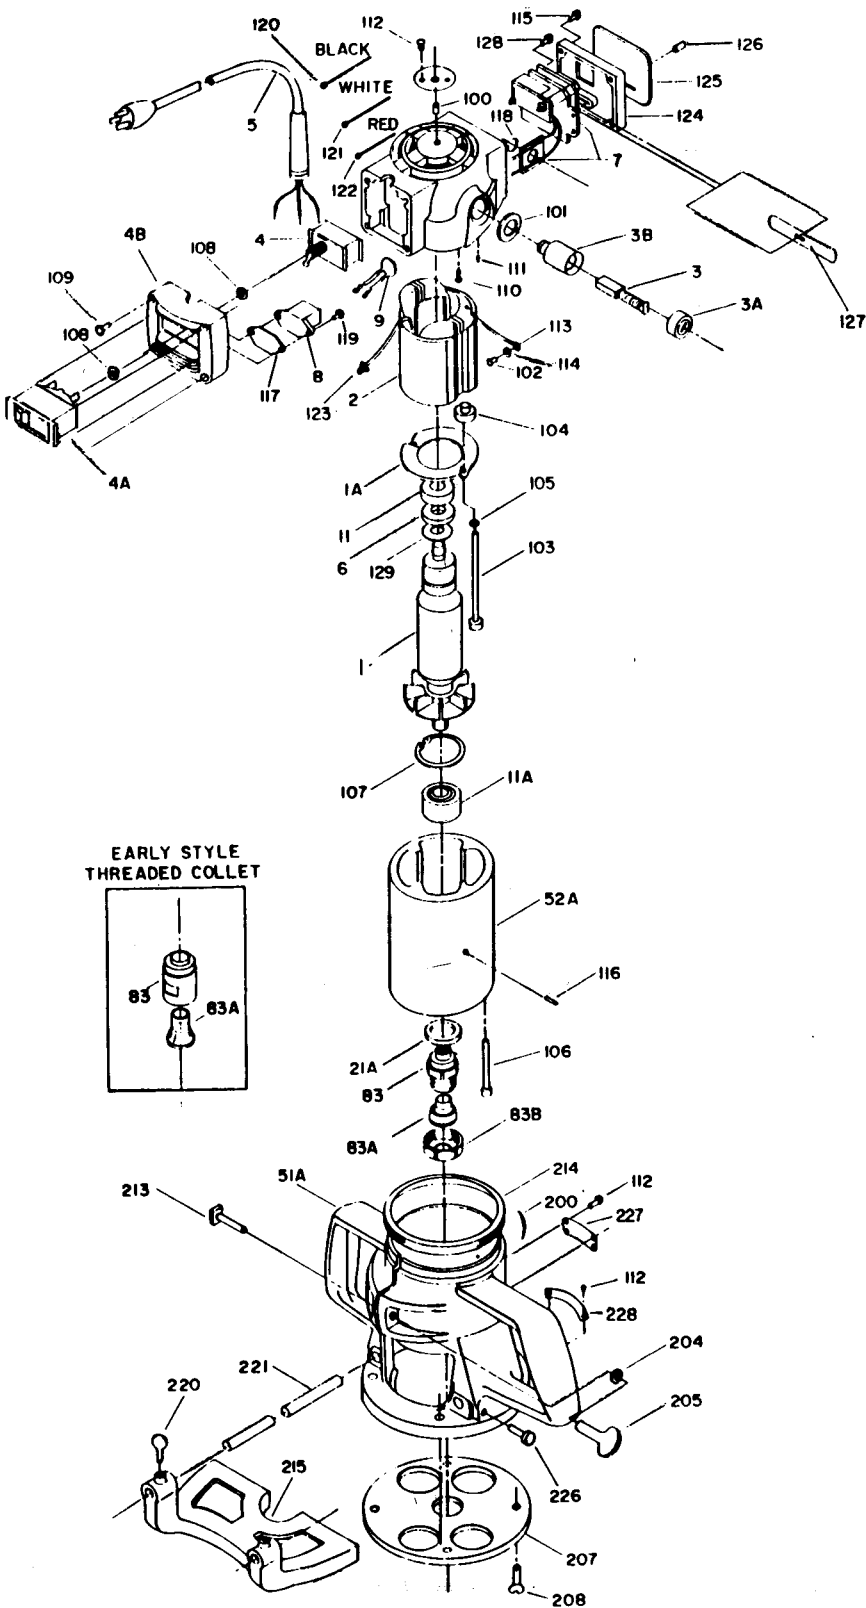

PORTER-CABLE SPEEDTRONIC™ ROUTER

WARNING! Electrical repairs should only be attempted by trained repairmen. Contact the nearest Porter-Cable Service Center or other competent repair center.

5181
5182

Parts List for J-5182 Type 2

Item Number	Part Number	Description	Qty Required
1	851672	FAN	1
1	695080	ARMATURE	1
1	000000-00	No Longer Available	1
2	695079	FIELD	1
3	695414	BRUSH & SPRING	2
3	851403	CAP	1
3	000000-00	No Longer Available	1
4	876771	SWITCH	1
4	000000-00	No Longer Available	1
5	695669	CORD	1
6	694582	MAGNETIC DISC	1
7	000000-00	No Longer Available	1
8	000000-00	No Longer Available	1
9	000000-00	No Longer Available	1
11	330003-75	BEARING, BALL	3
11	000000-00	No Longer Available	3
21	854626	SEAL	1
51	694440	BASE CASTING	1
52	000000-00	No Longer Available	1
52	851483	HSG ASSY	1
83	A22709	OPEN-END WRENCH	1
83	000000-00	No Longer Available	1
83	42950	1/2 INCH COLLET ASSY	1
83	698800	1/2 COLLET	1
83	698800	1/2 COLLET	1
100	859069	PLUG	1
101	853518	WASHER	10