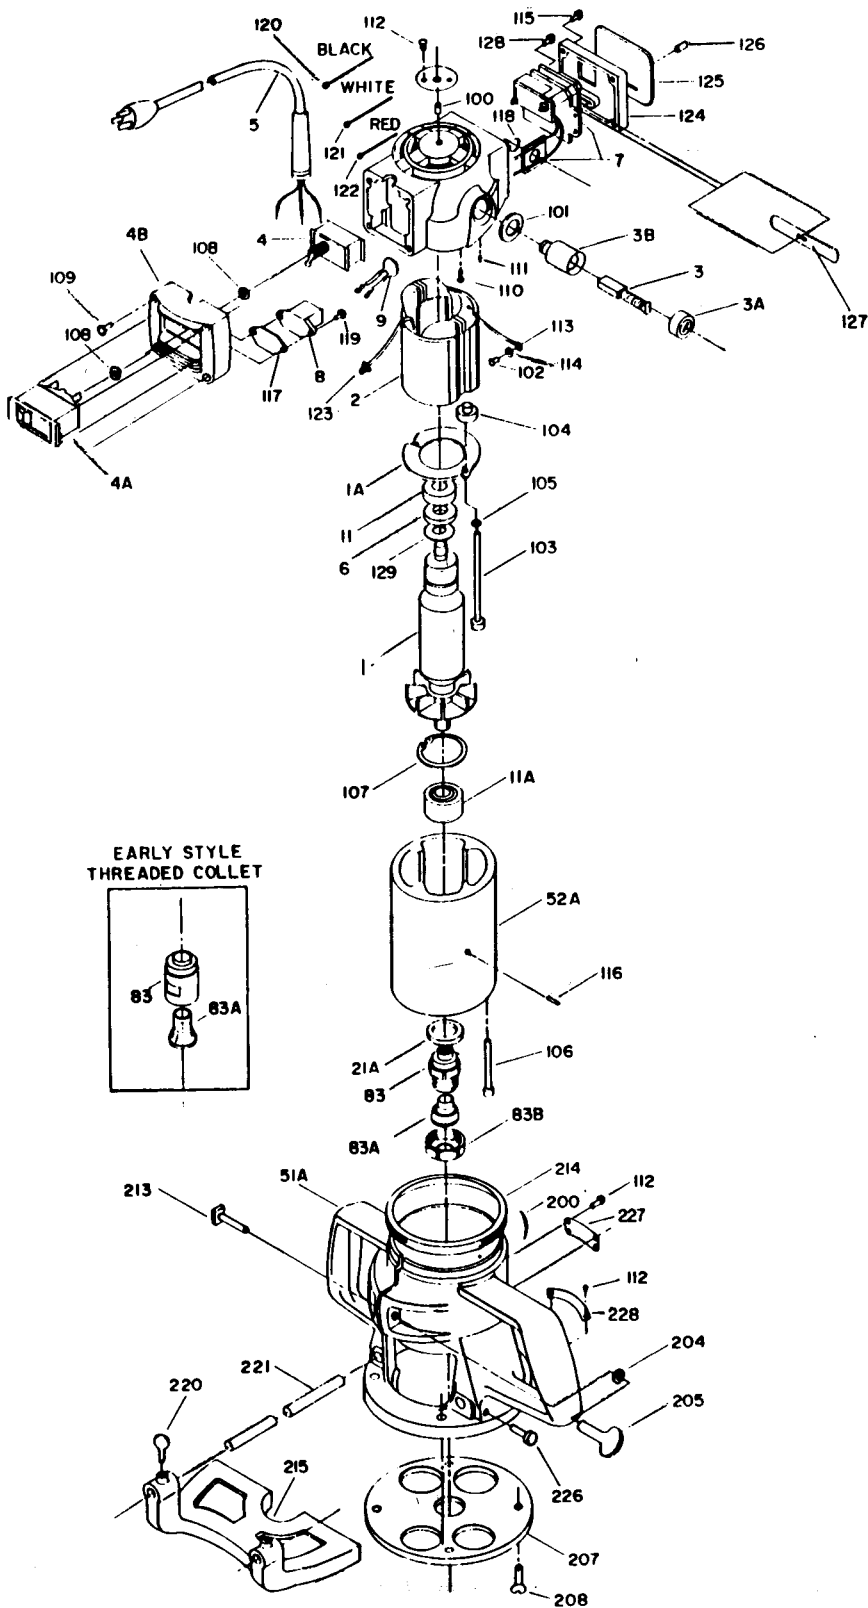

PORTER-CABLE SPEEDTRONIC™ ROUTER

WARNING! Electrical repairs should only be attempted by trained repairmen. Contact the nearest Porter-Cable Service Center or other competent repair center.

5181
5182

Parts List for J-5182 Type 3

Item Number	Part Number	Description	Qty Required
1	851672	FAN	1
1	695080	ARMATURE	1
1	000000-00	No Longer Available	1
2	698347	FIELD	1
3	695414	BRUSH & SPRING	2
3	851403	CAP	1
3	000000-00	No Longer Available	1
4	A22811	SWITCH	1
4	697988	SWITCH COVER	1
5	695669	CORD	1
6	694582	MAGNETIC DISC	1
7	000000-00	No Longer Available	1
8	000000-00	No Longer Available	1
11	330003-75	BEARING, BALL	3
11	000000-00	No Longer Available	3
21	854626	SEAL	1
51	694440	BASE CASTING	1
52	698349	MOTOR CAP ASSY	1
52	851483	HSG ASSY	1
83	A22709	OPEN-END WRENCH	1
83	000000-00	No Longer Available	1
83	000000-00	No Longer Available	1
83	000000-00	No Longer Available	1
83	42950	1/2 INCH COLLET ASSY	1
83	000000-00	No Longer Available	1
83	698800	1/2 COLLET	1
83	698800	1/2 COLLET	1