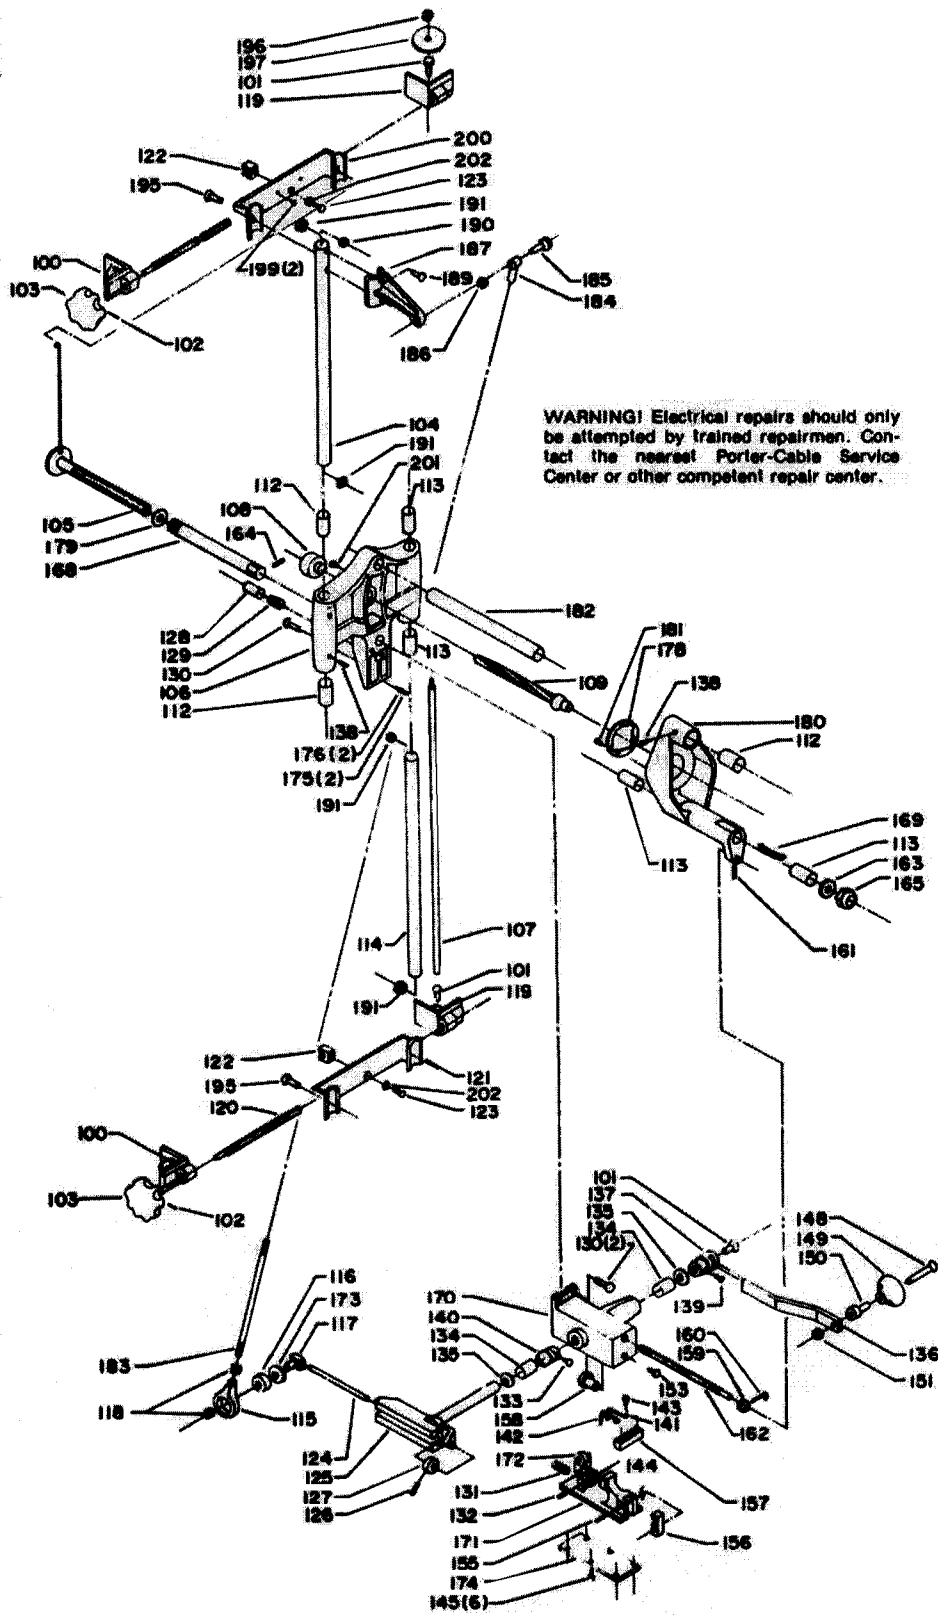

PORTER-CABLE LOCK MORTISER

513
519
Types 1, 2, 3

WARNING! Electrical repairs should only be attempted by trained repairmen. Contact the nearest Porter-Cable Service Center or other competent repair center.

Parts List for J-519 Type 1

Item Number	Part Number	Description	Qty Required
100	000000-00	No Longer Available	1
101	697236	BOLT	10
102	000000-00	No Longer Available	10
103	000000-00	No Longer Available	1
104	000000-00	No Longer Available	1
105	800175	PULLEY	1
106	800112	FRAME	1
107	000000-00	No Longer Available	1
108	890031	BEARING	3
109	000000-00	No Longer Available	1
109	696696	SCREW	10
112	800113	BRONZE BUSHING	1
113	800113	BRONZE BUSHING	1
114	000000-00	No Longer Available	1
115	800194	HSG	1
116	804218SV	BEARING	3
117	000000-00	No Longer Available	10
118	802969	NUT	10
119	000000-00	No Longer Available	1
120	800154	SCREW	10
121	000000-00	No Longer Available	1
122	000000-00	No Longer Available	1
123	000000-00	No Longer Available	10
124	882259	KNOB/SHAFT KIT	10
125	800129	CRANK & SHAFT	1
126	804360	SCREW	10
127	800145	KNOB	1