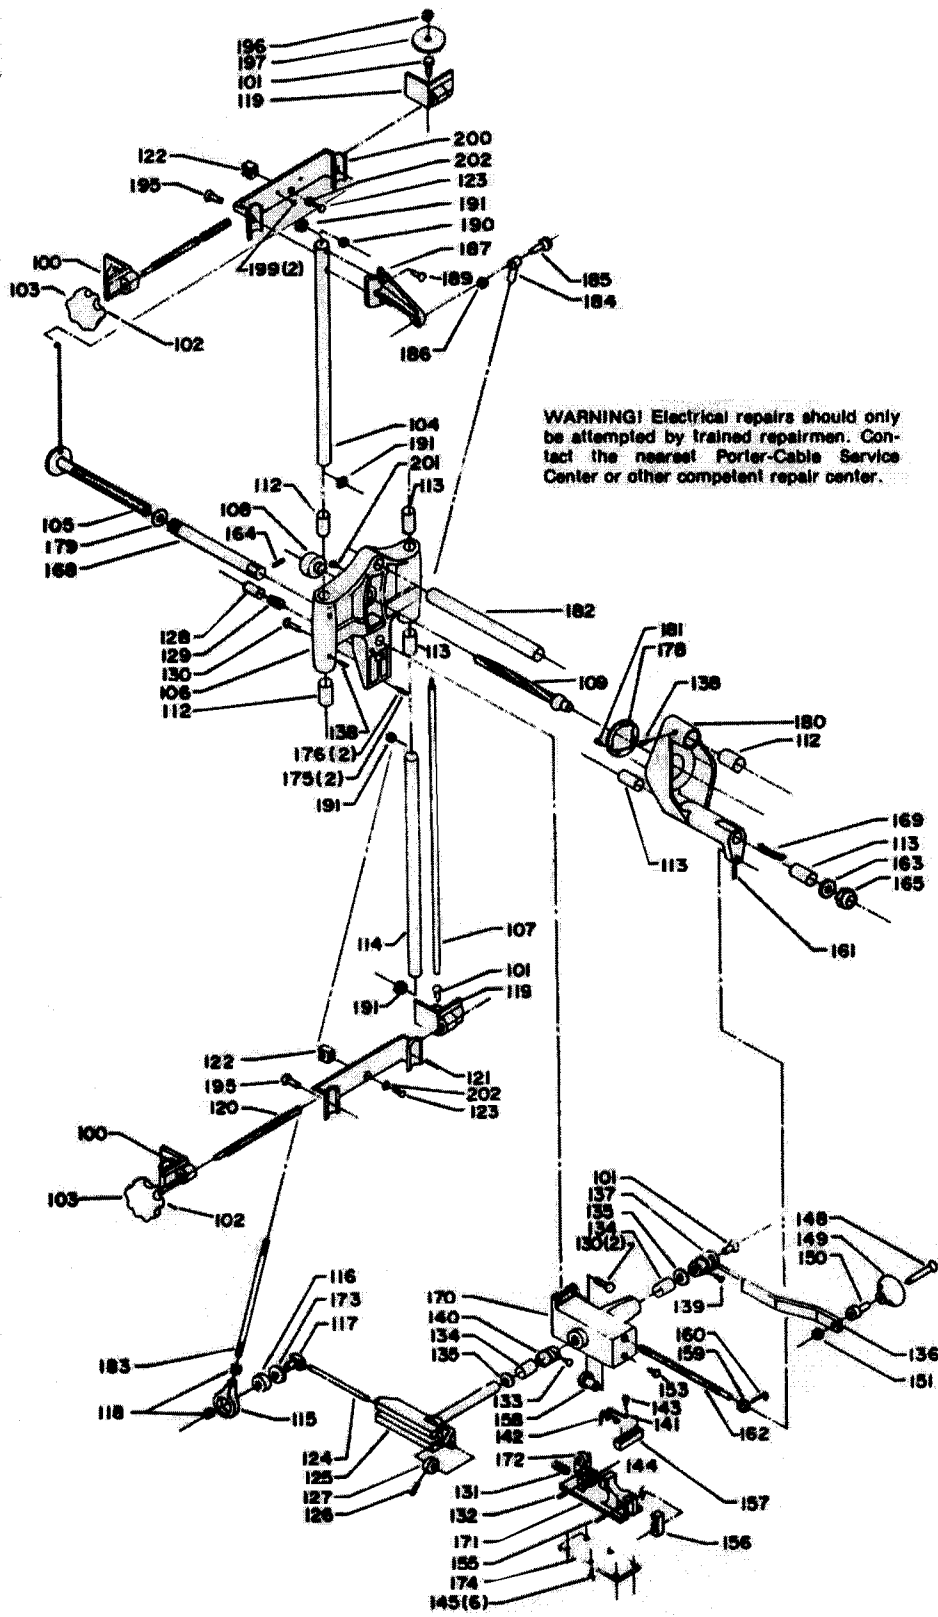

PORTER-CABLE LOCK MORTISER

513
519
Types 1, 2, 3

WARNING! Electrical repairs should only be attempted by trained repairmen. Contact the nearest Porter-Cable Service Center or other competent repair center.

Parts List for J-519 Type 3

Item Number	Part Number	Description	Qty Required
100	000000-00	No Longer Available	1
101	697236	BOLT	10
102	000000-00	No Longer Available	10
103	000000-00	No Longer Available	1
104	000000-00	No Longer Available	1
105	800175	PULLEY	1
106	800112	FRAME	1
107	000000-00	No Longer Available	1
108	890031	BEARING	3
109	695474	CUTTER SHAFT ASSY	3
109	696696	SCREW	10
113	800113	BRONZE BUSHING	1
114	000000-00	No Longer Available	1
115	800194	HSG	1
116	804218SV	BEARING	3
117	000000-00	No Longer Available	10
118	802969	NUT	10
119	000000-00	No Longer Available	1
120	800154	SCREW	10
121	000000-00	No Longer Available	1
122	000000-00	No Longer Available	1
123	000000-00	No Longer Available	10
124	882259	KNOB/SHAFT KIT	10
125	800129	CRANK & SHAFT	1
126	804360	SCREW	10
127	800145	KNOB	1
128	000000-00	No Longer Available	1