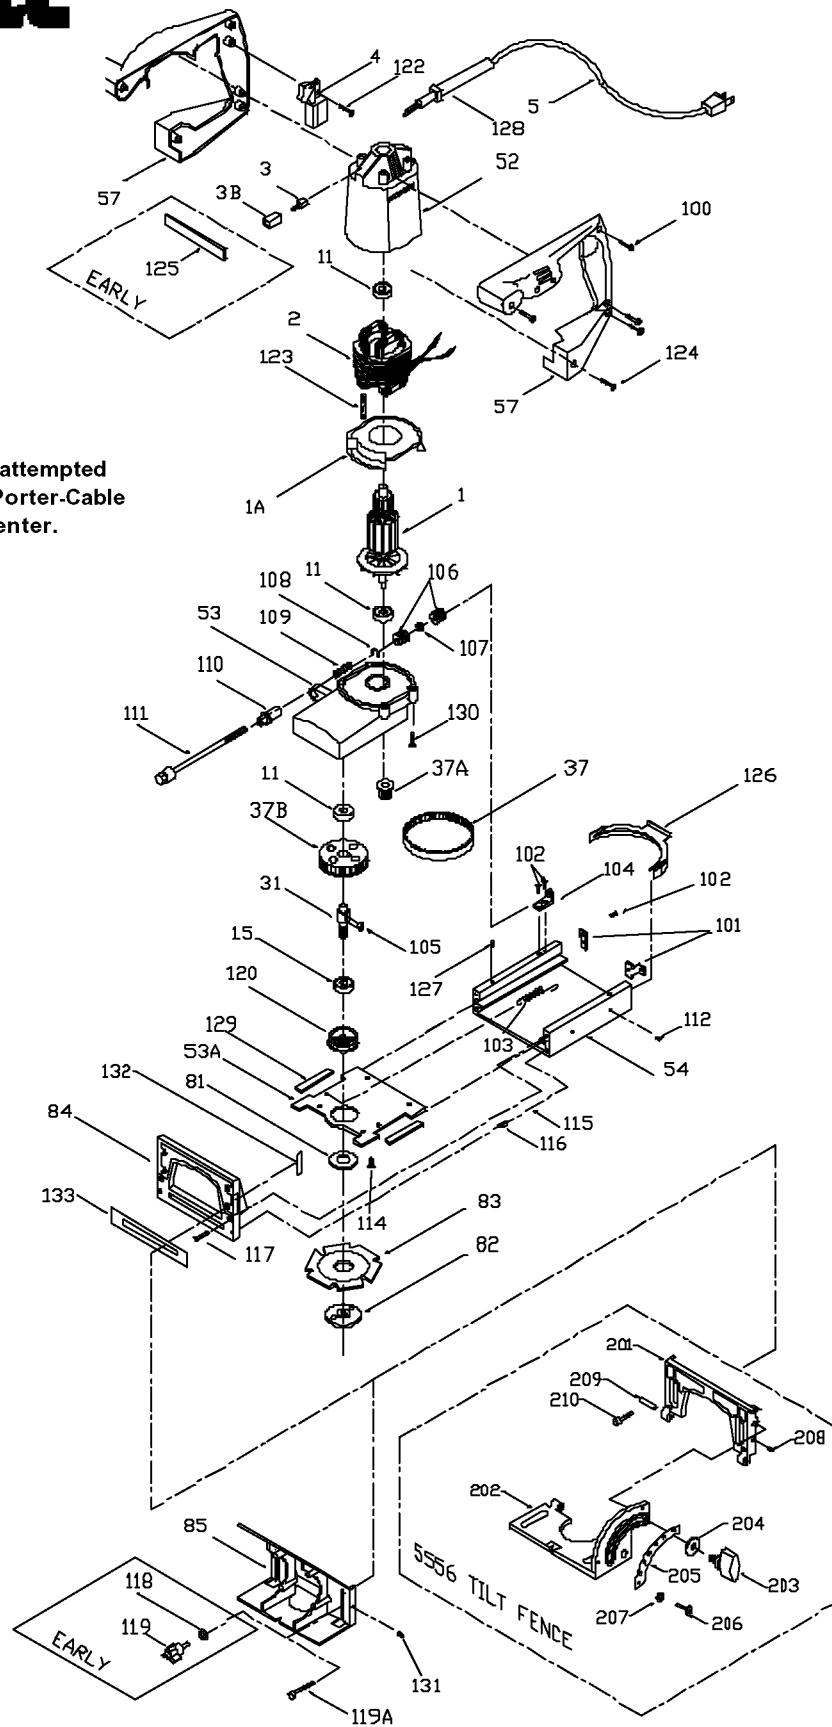

# PORTER-CABLE

## PLATE JOINERS

555  
556  
5556

**WARNING:** Electrical repairs should only be attempted by trained repairmen. Contact the nearest Porter-Cable Service Center or other competent repair center.

## Parts List for J-555 Type 1

Item Number	Part Number	Description	Qty Required
1	000000-00	No Longer Available	1
1	000000-00	No Longer Available	1
2	000000-00	No Longer Available	1
3	876345	BRUSH	2
3	852874	BRUSH-HOLDER	2
4	697171	SWITCH	1
5	000000-00	No Longer Available	1
11	855284	BEARING	3
15	851054SV	BALL BEARING	3
31	696256	DRIVE-SHAFT	1
37	697478	BELT	1
37	000000-00	No Longer Available	1
37	000000-00	No Longer Available	1
52	000000-00	No Longer Available	1
53	875772	GEAR HOUSING	1
53	000000-00	No Longer Available	1
54	000000-00	No Longer Available	1
57	000000-00	No Longer Available	1
81	873925	BLADE FLANGE	1
82	000000-00	No Longer Available	1
83	000000-00	No Longer Available	1
84	878095	T4 FENCE & BLD GUARD	1
85	878095	T4 FENCE & BLD GUARD	1
100	000000-00	No Longer Available	1
101	000000-00	No Longer Available	1
102	803157	SCREW	10
102	694772	SCREW	10

## Parts List for J-555 Type 1

Item Number	Part Number	Description	Qty Required
103	000000-00	No Longer Available	10
104	881104	BRACKET KIT	1
105	841002	KEY	1
106	696366	KNOB	1
107	000000-00	No Longer Available	10
108	697388	RETAINING RING	10
109	696375	SPRING	10
110	697387	SLEEVE	1
111	000000-00	No Longer Available	1
112	696623	SET SCREW	10
114	883486	SCREW	10
114	848148	SCREW	10
115	693994	SPRING	10
116	000000-00	No Longer Available	10
117	802289	SCREW	10
118	802318	WASHER	10
119	000000-00	No Longer Available	1
119	000000-00	No Longer Available	10
120	697057	BEARING RETAINER	3
122	882185	SCREW MACHINE STEEL	10
123	861809	SCREW	10
124	684881	SCREW	10
125	000000-00	No Longer Available	1
126	000000-00	No Longer Available	1
127	696623	SET SCREW	10
130	860573	SCREW	10
131	000000-00	No Longer Available	10