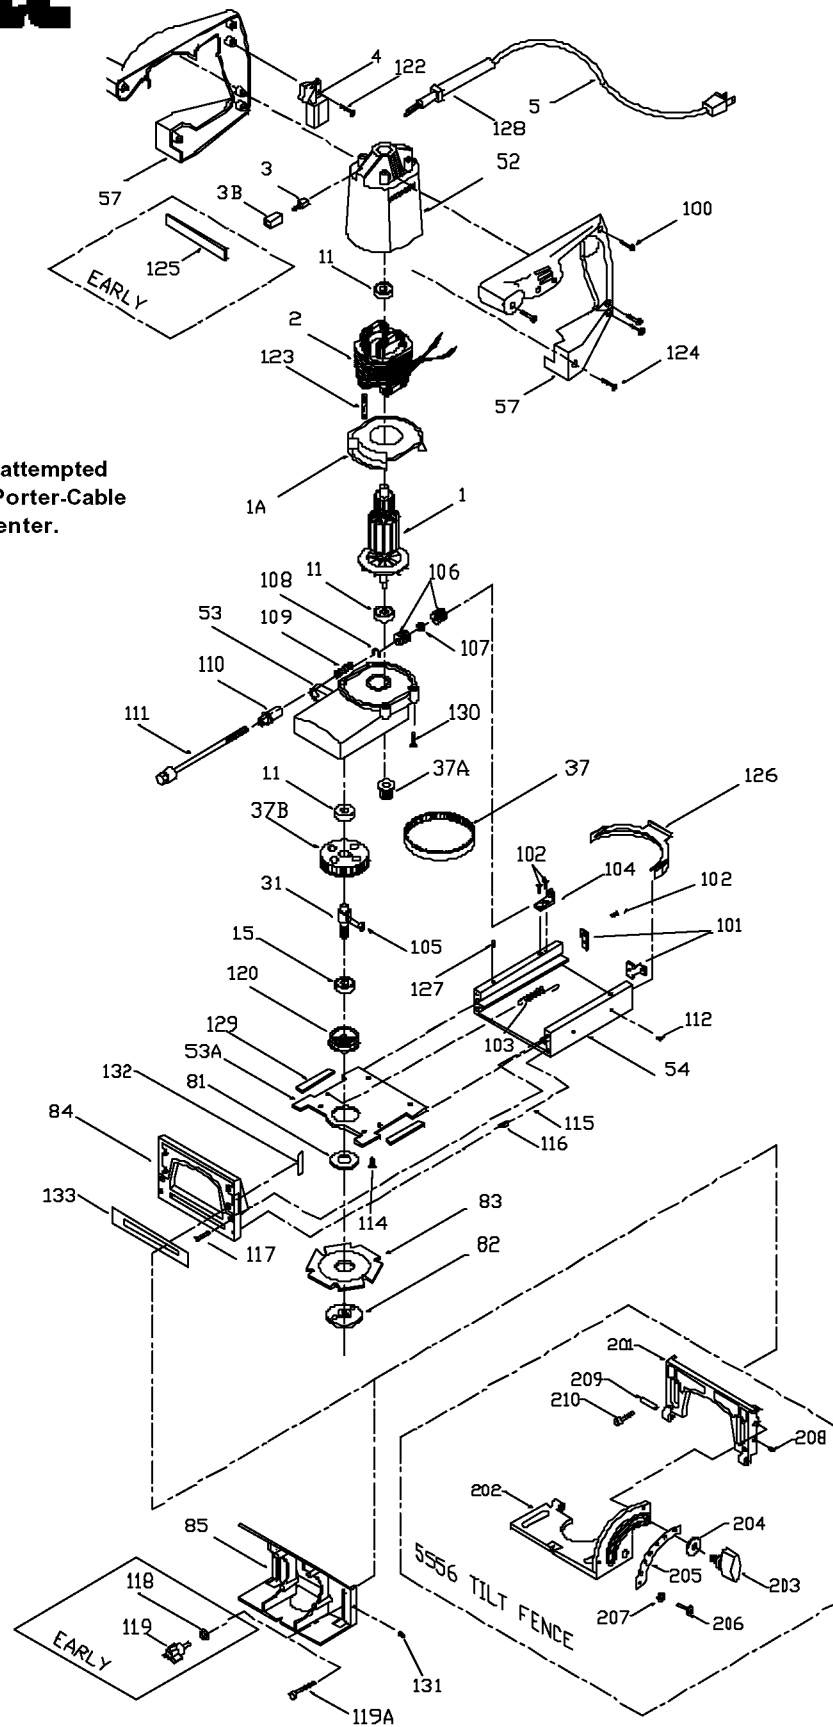

PORTER-CABLE

PLATE JOINERS

555
556
5556

WARNING: Electrical repairs should only be attempted by trained repairmen. Contact the nearest Porter-Cable Service Center or other competent repair center.

Parts List for J-555 Type 3

Item Number	Part Number	Description	Qty Required
1	000000-00	No Longer Available	1
1	000000-00	No Longer Available	1
2	000000-00	No Longer Available	1
3	876345	BRUSH	2
3	852874	BRUSH-HOLDER	2
4	697171	SWITCH	1
5	330072-97	CORD/10 FT/18-2	1
11	855284	BEARING	3
15	851054SV	BALL BEARING	3
31	D875771	DRIVE SHAFT	1
37	697478	BELT	1
37	000000-00	No Longer Available	1
37	000000-00	No Longer Available	1
52	000000-00	No Longer Available	1
53	875772	GEAR HOUSING	1
53	882832	HOUSING COVER	1
54	000000-00	No Longer Available	1
57	000000-00	No Longer Available	1
81	873925	BLADE FLANGE	1
82	000000-00	No Longer Available	1
83	000000-00	No Longer Available	1
84	878095	T4 FENCE & BLD GUARD	1
85	878095	T4 FENCE & BLD GUARD	1
100	000000-00	No Longer Available	1
101	000000-00	No Longer Available	1
102	694772	SCREW	10
102	803157	SCREW	10

Parts List for J-555 Type 3

Item Number	Part Number	Description	Qty Required
103	000000-00	No Longer Available	10
104	881104	BRACKET KIT	1
105	841002	KEY	1
106	696366	KNOB	1
107	000000-00	No Longer Available	10
108	697388	RETAINING RING	10
109	696375	SPRING	10
110	697387	SLEEVE	1
111	000000-00	No Longer Available	1
114	883485	SCREW	10
115	693994	SPRING	10
116	000000-00	No Longer Available	10
117	883485	SCREW	10
118	802318	WASHER	10
119	000000-00	No Longer Available	1
119	000000-00	No Longer Available	10
120	000000-00	No Longer Available	3
122	882185	SCREW MACHINE STEEL	10
123	861809	SCREW	10
124	684881	SCREW	10
125	000000-00	No Longer Available	1
126	000000-00	No Longer Available	1
127	696623	SET SCREW	10
128	901266	STRAIN RELIEVER	1
129	874172	OILER	1
130	860573	SCREW	10
131	000000-00	No Longer Available	10