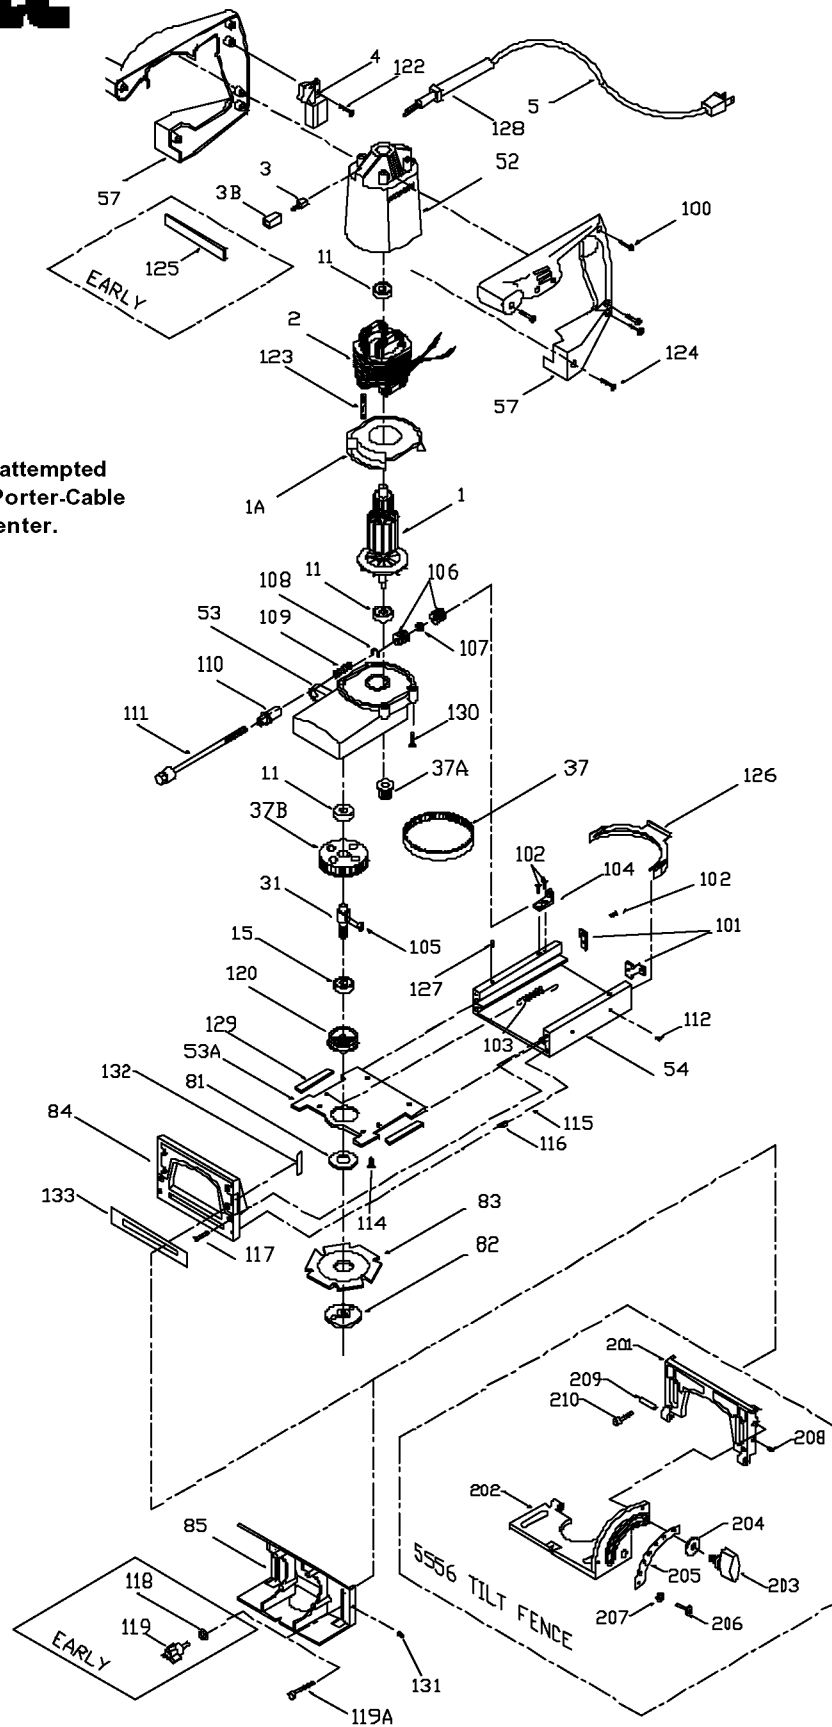

PORTER-CABLE

PLATE JOINERS

555
556
5556

WARNING: Electrical repairs should only be attempted by trained repairmen. Contact the nearest Porter-Cable Service Center or other competent repair center.

Parts List for J-555 Type 5

Item Number	Part Number	Description	Qty Required
1	000000-00	No Longer Available	1
1	000000-00	No Longer Available	1
2	000000-00	No Longer Available	1
3	876345	BRUSH	2
3	852874	BRUSH-HOLDER	2
4	697171	SWITCH	1
5	330072-97	CORD/10 FT/18-2	1
11	855284	BEARING	3
15	851054SV	BALL BEARING	3
31	000000-00	No Longer Available	1
37	697478	BELT	1
37	000000-00	No Longer Available	1
37	000000-00	No Longer Available	1
52	000000-00	No Longer Available	1
53	875772	GEAR HOUSING	1
53	882832	HOUSING COVER	1
54	000000-00	No Longer Available	1
57	000000-00	No Longer Available	1
81	890625	BLADE FLANGE	1
82	882798	BLADE RETAINER	1
83	5558	4 JOINER BLADE (6T)	1
84	878077	BLADE GUARD	1
85	000000-00	No Longer Available	1
100	000000-00	No Longer Available	1
101	000000-00	No Longer Available	1
102	694772	SCREW	10
102	803157	SCREW	10

Parts List for J-555 Type 5

Item Number	Part Number	Description	Qty Required
103	000000-00	No Longer Available	10
104	881104	BRACKET KIT	1
105	841002	KEY	1
106	696366	KNOB	1
107	000000-00	No Longer Available	10
108	697388	RETAINING RING	10
109	696375	SPRING	10
110	697387	SLEEVE	1
111	000000-00	No Longer Available	1
114	883485	SCREW	10
115	693994	SPRING	10
116	000000-00	No Longer Available	10
117	883485	SCREW	10
118	802318	WASHER	10
119	000000-00	No Longer Available	1
119	000000-00	No Longer Available	10
120	000000-00	No Longer Available	3
122	882185	SCREW MACHINE STEEL	10
123	861809	SCREW	10
124	684881	SCREW	10
125	000000-00	No Longer Available	1
126	000000-00	No Longer Available	1
127	696623	SET SCREW	10
128	901266	STRAIN RELIEVER	1
129	874172	OILER	1
130	860573	SCREW	10
131	000000-00	No Longer Available	10