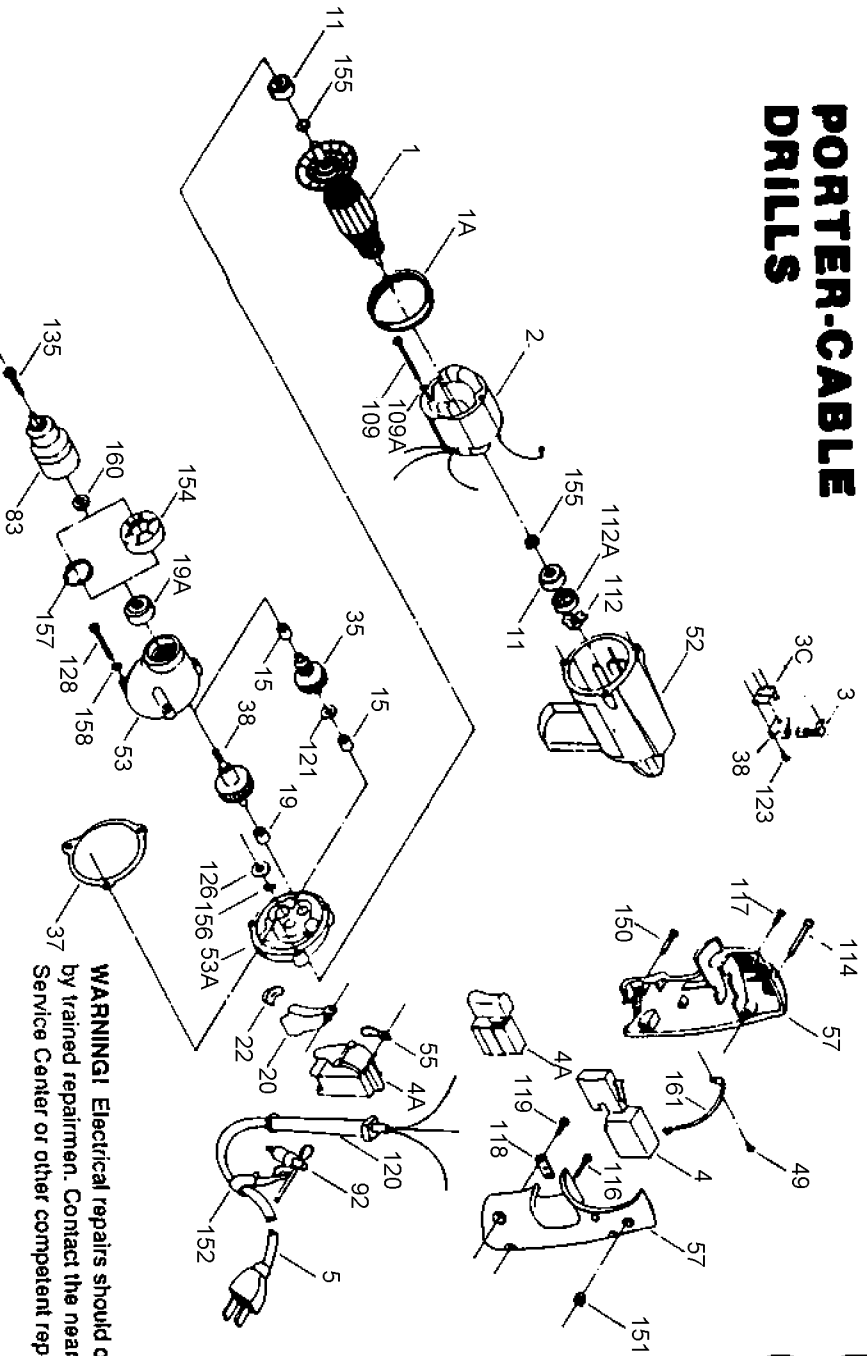

PORTER-CABLE DRILLS

619 620 621

WARNING! Electrical repairs should only be attempted by trained repairmen. Contact the nearest Porter-Cable Service Center or other competent repair center.

Parts List for J-619 Type 4

Item Number	Part Number	Description	Qty Required
1	869802	ARMATURE 115V	1
1	811350	BAFFLE	1
1	811531	FAN	1
2	000000-00	No Longer Available	1
3	N119739	BRUSH & SPRING	1
3	694301	BRUSH HOLDER	1
3	694298	BRUSH INSULATOR	1
4	000000-00	No Longer Available	1
4	000000-00	No Longer Available	1
5	695854	CORDSET	1
11	330003-85	BEARING	1
15	848131	BEARING	1
19	839837	NEEDLE BEARING	1
19	330003-17	BEARING,BALL	1
35	000000-00	No Longer Available	1
37	698609	GASKET	1
38	000000-00	No Longer Available	1
49	864137	SCREW	1
52	000000-00	No Longer Available	1
53	000000-00	No Longer Available	1
53	868599	INTER PLT	1
57	000000-00	No Longer Available	1
83	000000-00	No Longer Available	1
92	000000-00	No Longer Available	1
109	000000-00	No Longer Available	1
109	876651	SCREW	1
112	842610	SPRING-PRELOAD	1

Parts List for J-619 Type 4

Item Number	Part Number	Description	Qty Required
112	694432	BEARING MOUNT	1
114	865643	SCREW	1
116	859384	SCREW	1
117	000000-00	No Longer Available	1
118	861434	CORD CLAMP	1
119	859227	SCREW	1
120	810716	RELIEVER	1
121	848741	WASHER	1
123	860756	SCREW	1
126	852714	SLINGER	1
128	000000-00	No Longer Available	1
128	694015	SCREW	1
135	858600	SCREW	1
150	841644	SCREW	1
151	828841	LOCKNUT	1
152	905230	HOLDER-WRENCH	1
155	847564	SNAP RING	1
156	802851	O RING	1
157	859769	RET RING	1
158	802648	WASHER	1
159	000000-00	No Longer Available	1
160	861720	WASHER	1
161	000000-00	No Longer Available	1
800	801945	TUBE GREASE	1
800	874809	LUBRICANT-4LBS	1
800	801946	LUBE	1