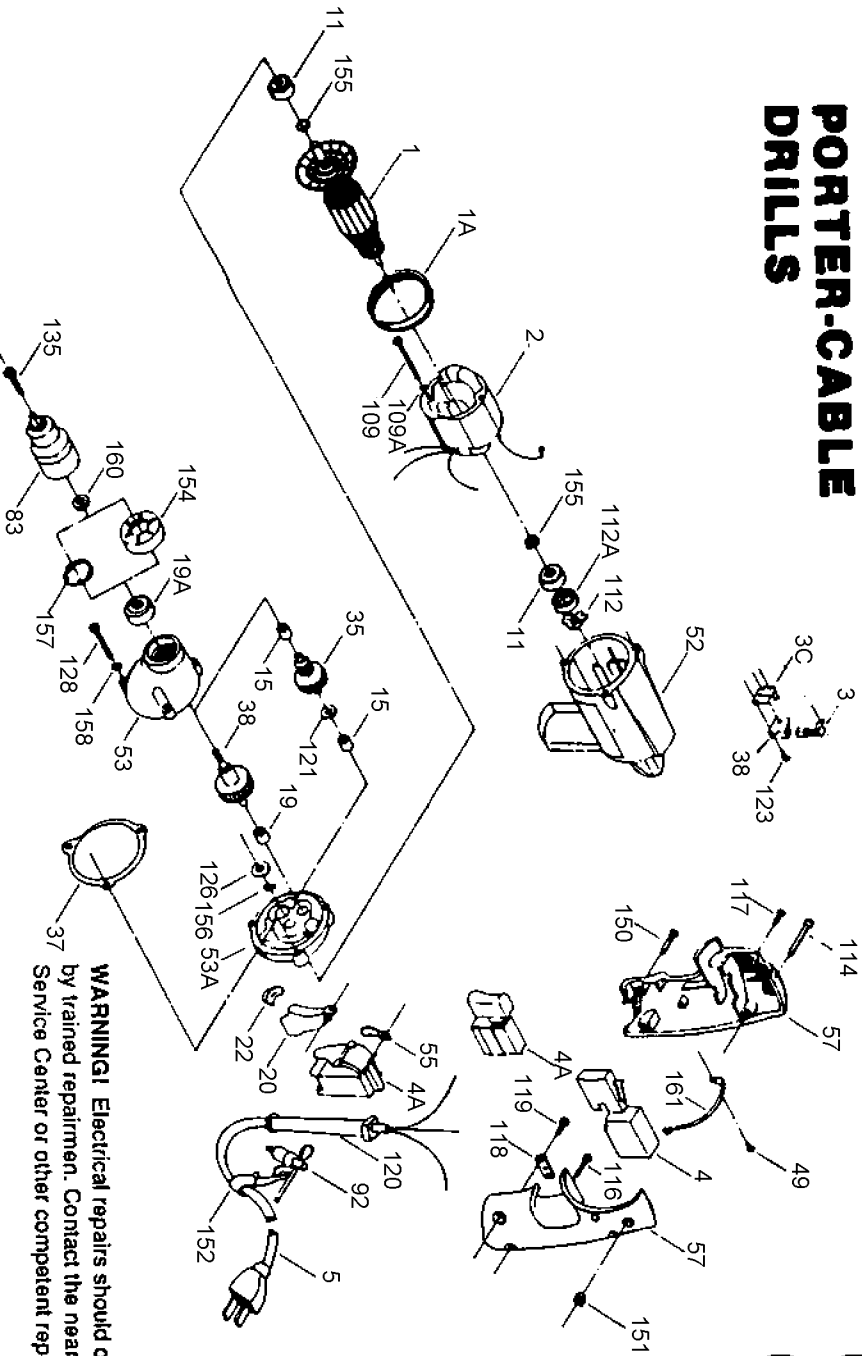

PORTER-CABLE DRILLS

619 620 621

WARNING! Electrical repairs should only be attempted by trained repairmen. Contact the nearest Porter-Cable Service Center or other competent repair center.

Parts List for J-619 Type 5

Item Number	Part Number	Description	Qty Required
1	000000-00	No Longer Available	1
1	811350	BAFFLE	1
1	811531	FAN	1
2	000000-00	No Longer Available	1
3	N119739	BRUSH & SPRING	1
3	694301	BRUSH HOLDER	1
3	694298	BRUSH INSULATOR	1
4	000000-00	No Longer Available	1
4	000000-00	No Longer Available	1
5	695854	CORDSET	1
11	330003-85	BEARING	1
15	330004-00	BEARING,NEEDLE	1
19	330004-00	BEARING,NEEDLE	1
19	330003-17	BEARING,BALL	1
35	000000-00	No Longer Available	1
37	698609	GASKET	1
38	000000-00	No Longer Available	1
49	864137	SCREW	1
52	000000-00	No Longer Available	1
53	697681	GEAR HSG ASSY	1
53	697684SV	INTERMEDIATE PLATE	1
57	000000-00	No Longer Available	1
83	000000-00	No Longer Available	1
92	000000-00	No Longer Available	1
109	876651	SCREW	1
109	802214	WASHER-LCK INT	1
112	842610	SPRING-PRELOAD	1

Parts List for J-619 Type 5

Item Number	Part Number	Description	Qty Required
112	694432	BEARING MOUNT	1
114	865643	SCREW	1
116	859384	SCREW	1
117	000000-00	No Longer Available	1
118	861434	CORD CLAMP	1
119	859227	SCREW	1
120	810716	RELIEVER	1
121	848741	WASHER	1
123	860756	SCREW	1
126	852714	SLINGER	1
128	694015	SCREW	1
135	858600	SCREW	1
150	841644	SCREW	1
151	828841	LOCKNUT	1
152	905230	HOLDER-WRENCH	1
155	847564	SNAP RING	1
156	802851	O RING	1
157	859769	RET RING	1
158	802648	WASHER	1
159	000000-00	No Longer Available	1
160	861720	WASHER	1
161	000000-00	No Longer Available	1
800	801945	TUBE GREASE	1
800	874809	LUBRICANT-4LBS	1
800	801946	LUBE	1