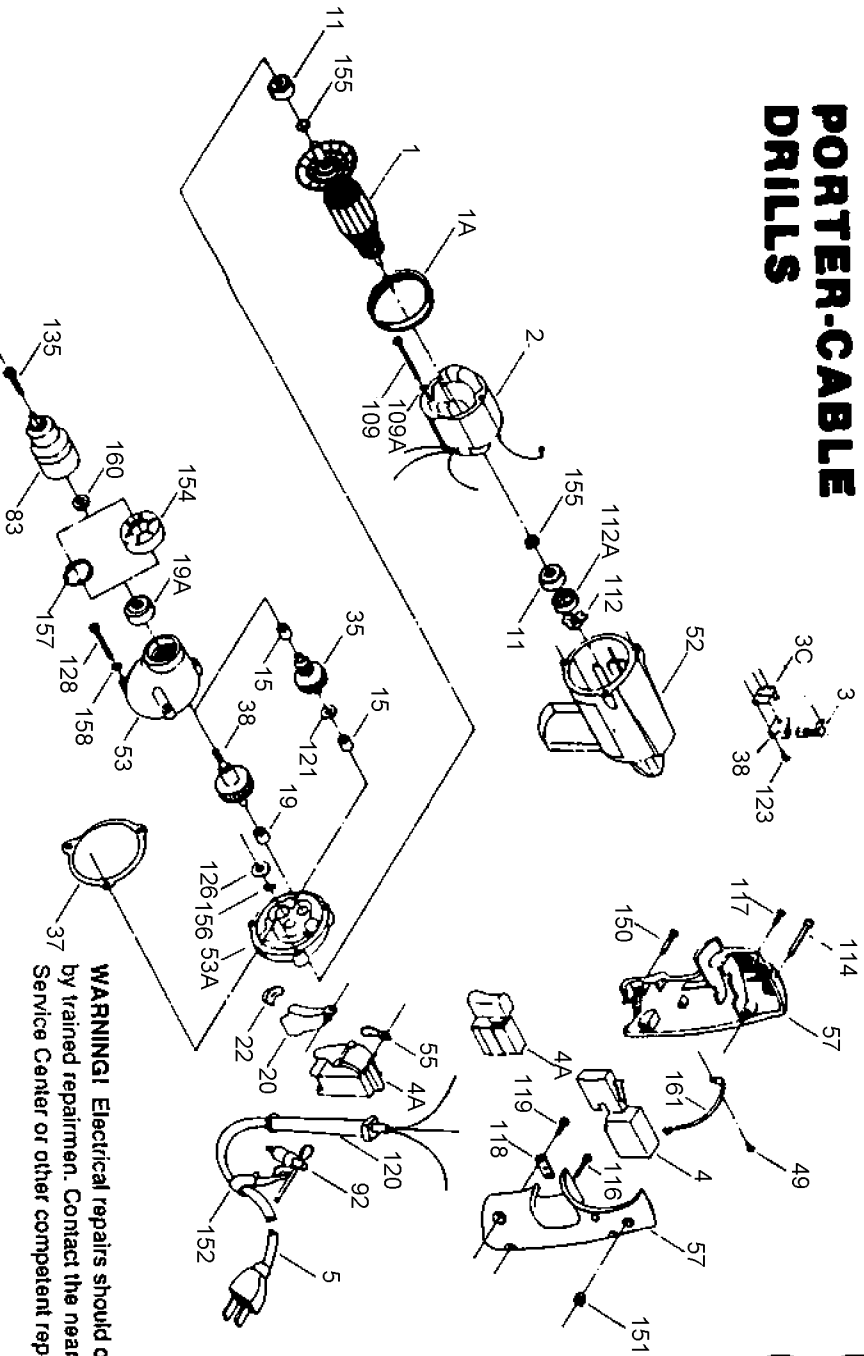

PORTER-CABLE DRILLS

619 620 621

WARNING! Electrical repairs should only be attempted by trained repairmen. Contact the nearest Porter-Cable Service Center or other competent repair center.

Parts List for J-621 Type 2

Item Number	Part Number	Description	Qty Required
1	869802	ARMATURE 115V	1
1	811350	BAFFLE	1
1	811531	FAN	1
2	000000-00	No Longer Available	1
3	000000-00	No Longer Available	1
5	695854	CORDSET	1
11	330003-85	BEARING	1
15	848131	BEARING	1
19	839837	NEEDLE BEARING	1
19	330003-17	BEARING,BALL	1
35	000000-00	No Longer Available	1
37	698609	GASKET	1
38	000000-00	No Longer Available	1
49	864137	SCREW	1
52	000000-00	No Longer Available	1
53	000000-00	No Longer Available	1
53	868599	INTER PLT	1
57	000000-00	No Longer Available	1
83	692074	CHUCK PKG.	1
92	826226	KEY	1
109	000000-00	No Longer Available	1
112	842610	SPRING-PRELOAD	1
112	694432	BEARING MOUNT	1
114	865643	SCREW	1
116	859384	SCREW	1
117	000000-00	No Longer Available	1
118	861434	CORD CLAMP	1

Parts List for J-621 Type 2

Item Number	Part Number	Description	Qty Required
119	859227	SCREW	1
120	810716	RELIEVER	1
121	848741	WASHER	1
123	860756	SCREW	1
126	852714	SLINGER	1
128	000000-00	No Longer Available	1
135	691667	CHUCK SCREW	1
150	841644	SCREW	1
151	828841	LOCKNUT	1
152	905230	HOLDER-WRENCH	1
155	847564	SNAP RING	1
156	802851	O RING	1
157	859769	RET RING	1
158	802648	WASHER	1
159	000000-00	No Longer Available	1
160	861720	WASHER	1
161	000000-00	No Longer Available	1
800	801945	TUBE GREASE	1
800	874809	LUBRICANT-4LBS	1
800	801946	LUBE	1