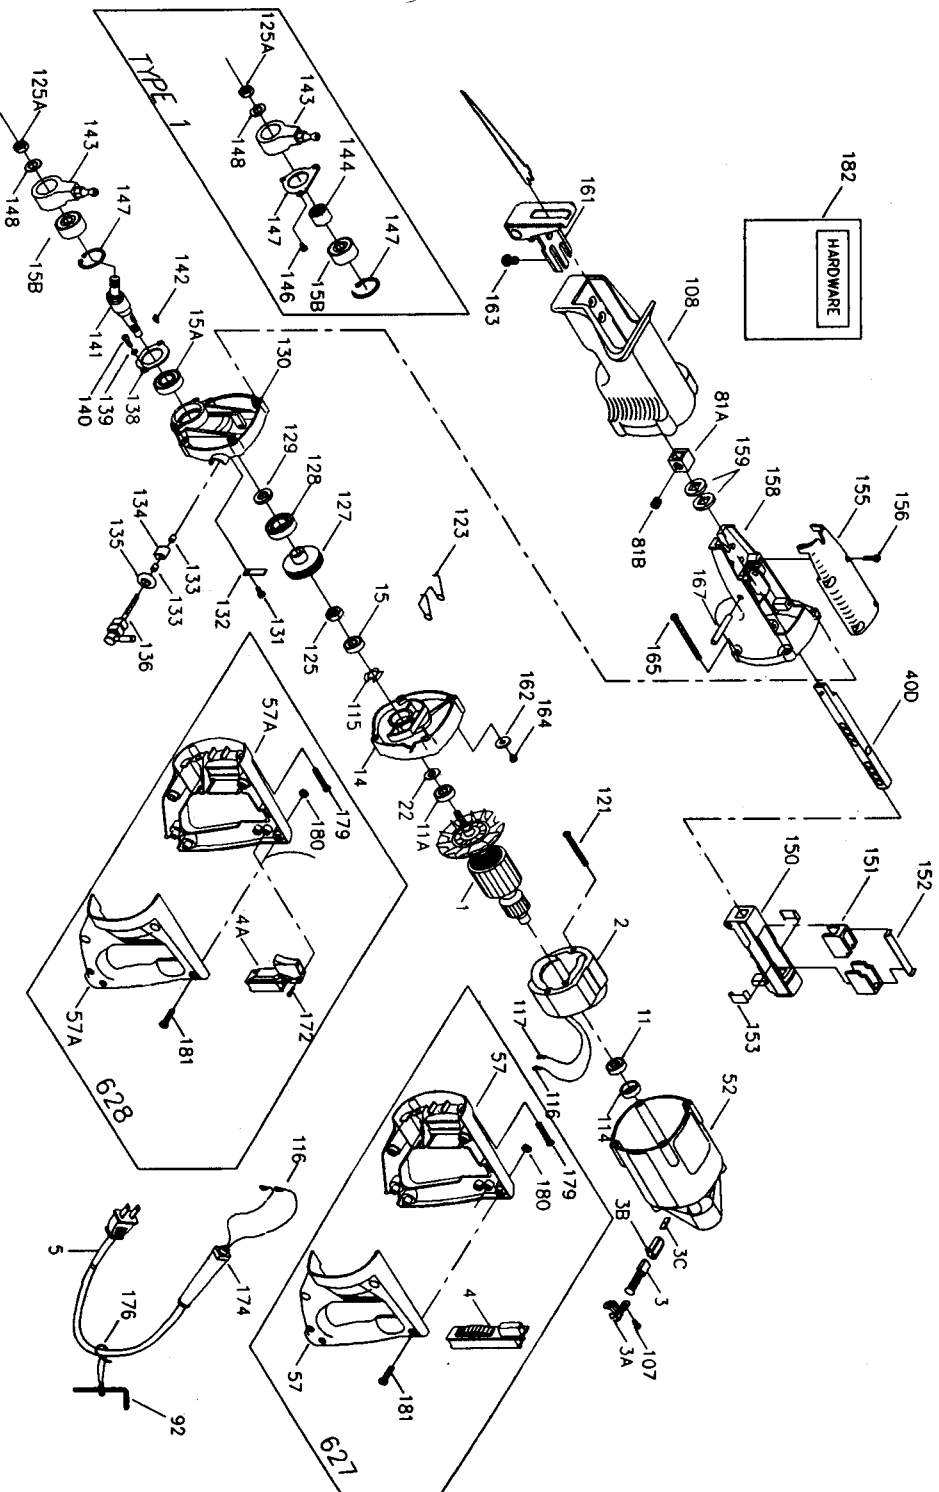

# PORTER-CABLE TIGER SAW®

WARNING: Electrical repairs should only be attempted by trained repairmen. Contact the nearest Porter-Cable Service Center or other competent repair center.

## Parts List for J-627 Type 7

Item Number	Part Number	Description	Qty Required
1	000000-00	No Longer Available	1
1	699050	ARMATURE	1
1	878904SV	FAN	1
2	000000-00	No Longer Available	1
2	000000-00	No Longer Available	1
3	874289	BRUSH & RETAINER ASY	2
3	865323	BRUSH HOLDER	2
3	865321	BRUSH INSULATOR	2
4	872240	SWITCH KIT-AC	1
4	000000-00	No Longer Available	1
5	A10193	CORDSET	1
11	855284	BEARING	3
11	330003-17	BEARING,BALL	3
14	699047	INTERN HSG	1
15	855284	BEARING	3
15	874538SV	BALL BEARING	3
15	699049	BEARING	3
22	801852	SEAL	1
40	000000-00	No Longer Available	1
40	861663	PIN	10
52	000000-00	No Longer Available	1
57	000000-00	No Longer Available	1
81	847420	CLAMP	1
81	847423	SCREW	10
92	802905	ALLEN WRENCH	1
107	882703	SCREW	10
108	000000-00	No Longer Available	1

## Parts List for J-627 Type 7

Item Number	Part Number	Description	Qty Required
150	698352	SUPPORT PKG	1
151	847417	OILER	1
152	863237	PLATE LUBE	1
153	849165	PLATE	1
155	000000-00	No Longer Available	1
156	878262	SCREW	10
157	847398	PIN	10
158	000000-00	No Longer Available	1
159	847395	SEAL	2
161	891672SV	SHOE & BRACKET ASSY.	1
162	800471	WASHER	10
163	849235	SCREW	1
164	882187	SCREW	10
165	879999	SCREW	10
167	847398	PIN	10
174	901266	STRAIN RELIEVER	1
176	842323	WRENCH HOLDER	1
179	900826	SCREW	10
181	900826	SCREW	10
182	867348	HARDWARE KIT	1
800	5140061-28	GREASE	1
800	5140061-28	GREASE	1