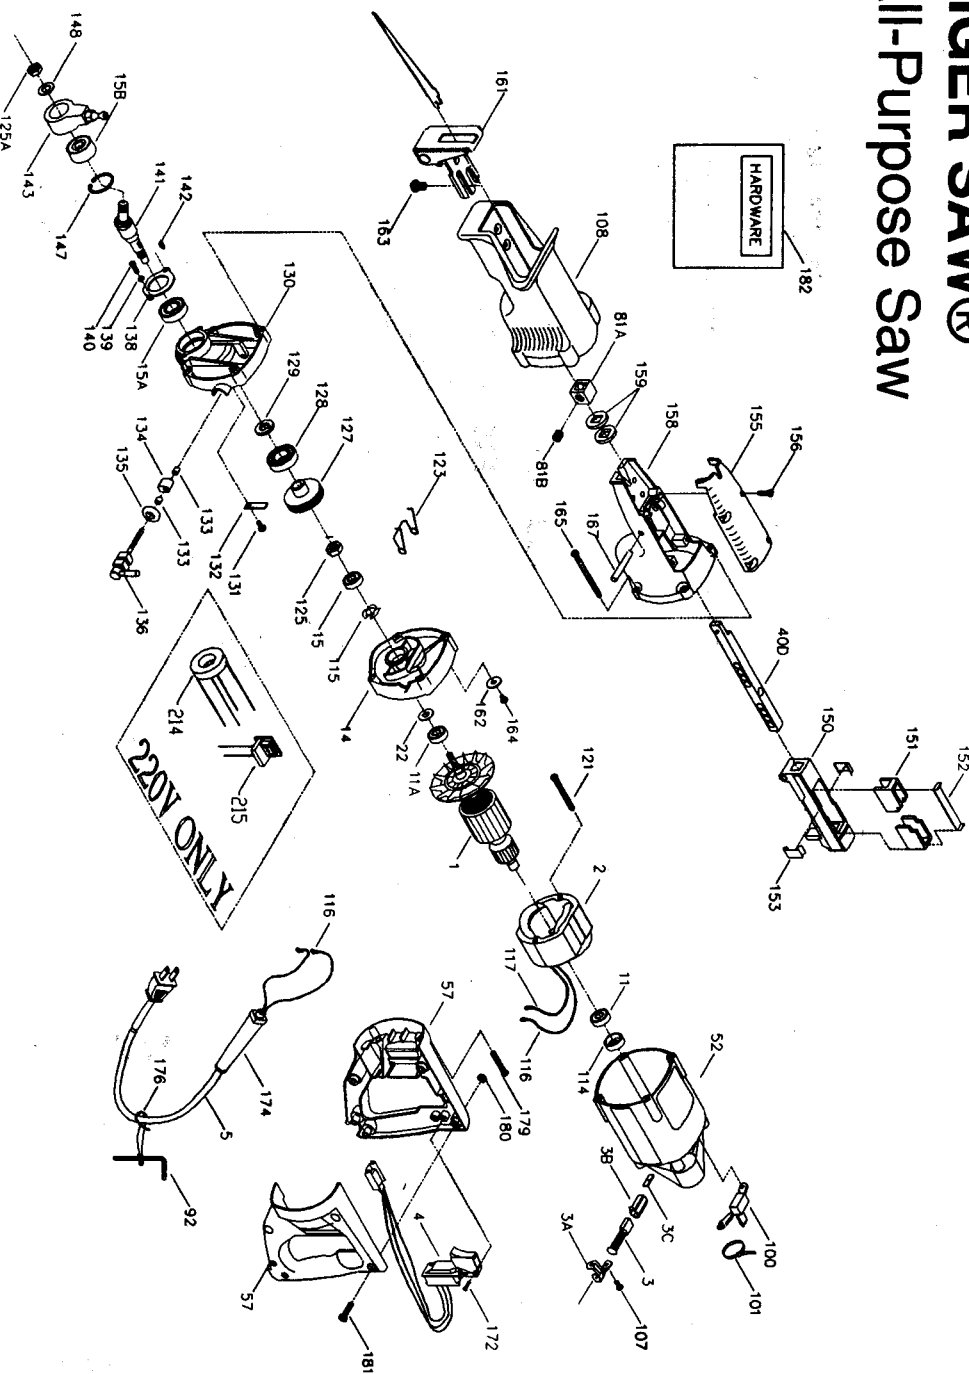

PORTER-CABLE TIGER SAW®

All-Purpose Saw

WARNING: Electrical repairs should only be attempted by trained repairmen. Contact the nearest Porter-Cable Service Center or other competent repair center.

Parts List for J-637 Type 2

Item Number	Part Number	Description	Qty Required
1	000000-00	No Longer Available	1
1	699050	ARMATURE	1
1	878904SV	FAN	1
2	898876	FIELD	1
2	A05448	FIELD	1
3	874289	BRUSH & RETAINER ASY	2
3	865323	BRUSH HOLDER	2
3	865321	BRUSH INSULATOR	2
4	A02928	SWITCH	1
4	883498	SWITCH & TRIAC	1
5	891461	CORD & PLUG	1
5	A10193	CORDSET	1
11	855284	BEARING	3
11	330003-17	BEARING,BALL	3
14	699047	INTERN HSG	1
15	855284	BEARING	3
15	874538SV	BALL BEARING	3
15	699049	BEARING	3
22	801852	SEAL	1
40	000000-00	No Longer Available	1
40	861663	PIN	10
52	000000-00	No Longer Available	1
57	892791	HANDLE SET	1
81	847420	CLAMP	1
81	847423	SCREW	10
92	802905	ALLEN WRENCH	1
100	695077	MOUNTING BRKET TRIAC	1