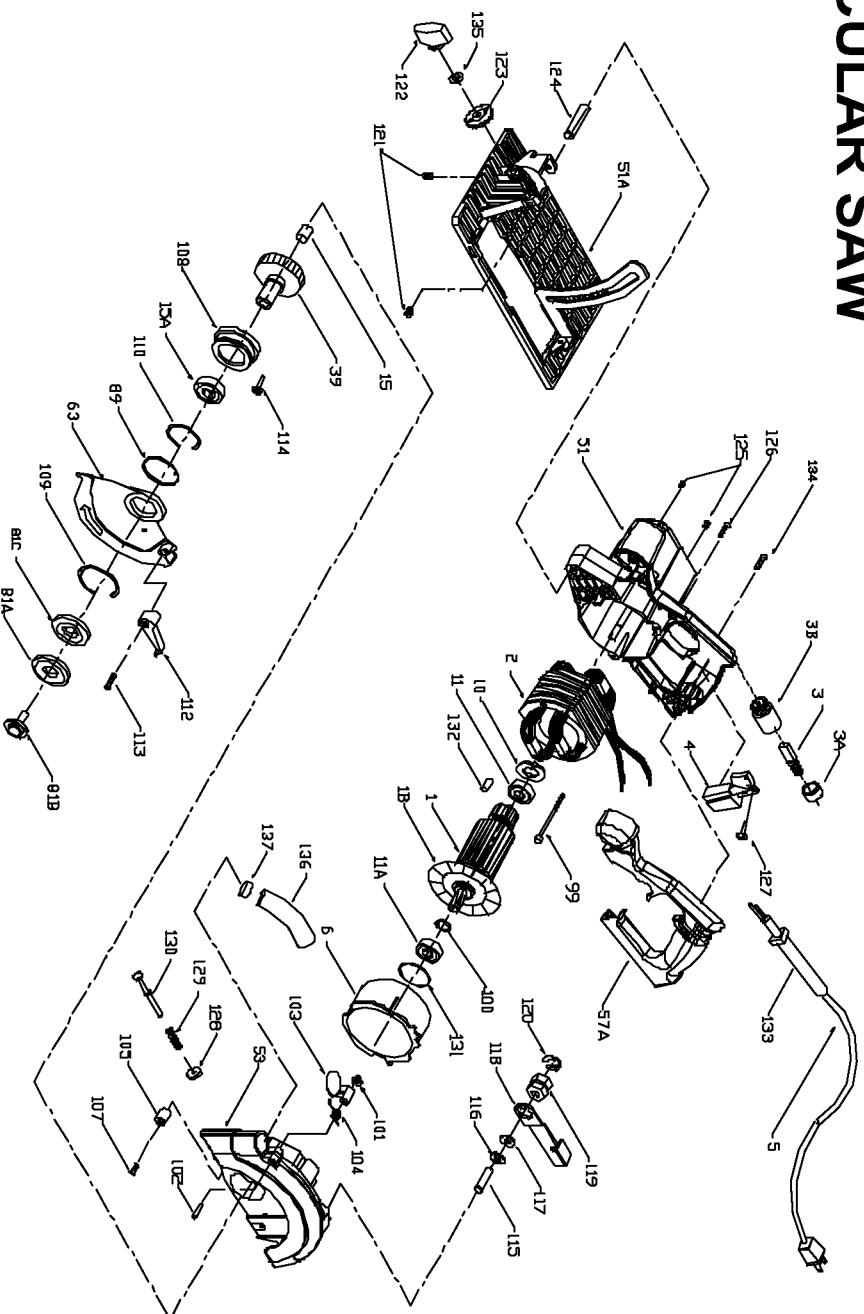

PORTER-CABLE CIRCULAR SAW

WARNING: Electrical repairs should only be attempted by trained repairmen. Contact the nearest Porter-Cable Service Center or other competent repair center.

743
843

Parts List for J-743 Type 1

Item Number	Part Number	Description	Qty Required
1	881869	ARMATURE	1
1	879535	FAN	1
2	881870	FIELD	1
3	5140096-08	BRUSH	2
3	876059	BRUSH CAP	2
3	876058	BRUSH HOLDER	2
4	384127-01	SCREW	1
4	879013	SWITCH	1
5	683784	TERMINAL	2
5	330079-98	CORD/10FT/14-2SJ	1
6	000000-00	No Longer Available	1
10	000000-00	No Longer Available	10
11	886333SV	BALL BEARING	1
11	879010	BEARING	1
15	879012	BEARING	1
15	865119SV	BALL BEARING	1
39	881872	GEAR & SHAFT	1
51	000000-00	No Longer Available	1
51	000000-00	No Longer Available	1
53	900532	HOUSING	1
57	879527	HANDLE COVER	1
63	656293-00	GUARD	1
81	876031	BLADE FLANGE	1
81	879523	BLADE BOLT	1
81	880253	INNER BLADE FLANGE	1
89	A03692	SPRING	1
99	872906	FIELD SCREW	2

Parts List for J-743 Type 1

Item Number	Part Number	Description	Qty Required
100	684179	RETAINING RING	1
101	878877	RETAINER CLIP	1
102	697382	RIVET	1
103	697381	COVER	1
104	893314	SPRING	1
105	845359	BUMPER	1
107	879548	SCREW	10
108	899705	JACKSHAFT COVER	1
109	879289	SNAP RING	1
110	877688	SNAP RING	1
112	879544	LEVER	1
113	883485	SCREW	1
114	883486	SCREW	10
115	879525	SCREW	10
116	859359	WASHER	10
117	698241	WAVE WASHER	1
118	696669	LEVER	1
119	885516	NUT	10
120	696656	RETAINING-RING	1
121	876016	SET SCREW	1
122	897158	KNOB	1
123	898808	LOCK LEVER	1
124	874385	ROLLER PIN	1
125	881538	SET SCREW	1
126	881082	SCREW MACHINE STEEL	10
127	882185	SCREW MACHINE STEEL	10
128	878381	SEAL	1