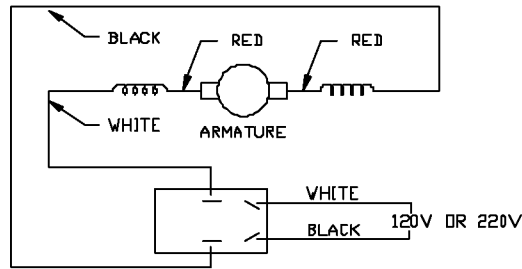

120V OR 220V
WIRING DIAGRAM

75371

Parts List for J-7536 Type 1

Item Number	Part Number	Description	Qty Required
1	881083	ARMATURE (220)	1
1	874474	ARMATURE	1
1	875931	FAN	1
2	000000-00	No Longer Available	1
2	874475	FIELD	1
3	N031634	BRUSH	2
3	698844	BRUSH HOLDER	2
4	873227	ROCKER SWITCH	1
4	873222	PLATE	1
4	876774	SWITCH	1
4	694010	SCREW	10
5	879884	CORD	1
5	698855	CORD	1
5	875691	CORDSET	1
5	683784	TERMINAL	2
5	330079-98	CORD/10FT/14-2SJ	1
6	698874	BRUSH INSULATOR	2
7	698872	SPRING	10
8	882703	SCREW	10
10	852310	SCREW	10
11	330003-75	BEARING, BALL	3
11	146555-01	BEARING, BALL	3
15	698811	BRG RETAINER	3
23	810716	RELIEVER	1
51	A22802	BASE	1
51	698869	BASE	1
52	877297	MOTOR HOUSING	1

Parts List for J-7536 Type 1

Item Number	Part Number	Description	Qty Required
52	A23246	LOWER HOUSING ASSY	1
52	A22442	TOP CAP	1
57	876335	HANDLE SET	1
81	859069	PLUG	1
83	698807	CHUCK	1
83	5140103-66	COLLET ASSY.	1
83	42950	1/2 INCH COLLET ASSY	1
83	876671	COLLET 1/2 INCH	1
83	875893	COLLET NUT	1
83	823030	SNAP-RING	1
84	875050	KNOB	1
88	892778	SCREW	10
94	899411	SCREW	10
122	872520	SCREW	10
206	823374	WASHER	10
206	823374	WASHER	10
210	800980	PIN	4
217	849819	SCREW	10
219	874845	BUSHING KIT	1
219	874514	SCREW	10
220	872766	SPRING-STRAIN RELVR	1
221	A22709	OPEN-END WRENCH	1
221	A22709	OPEN-END WRENCH	1
222	689032	CONNECTOR	1
223	874582	CLAMP KNOB	1
224	695870	BASE-SUB	1
225	698867	DEPTH ADJUST RING	1