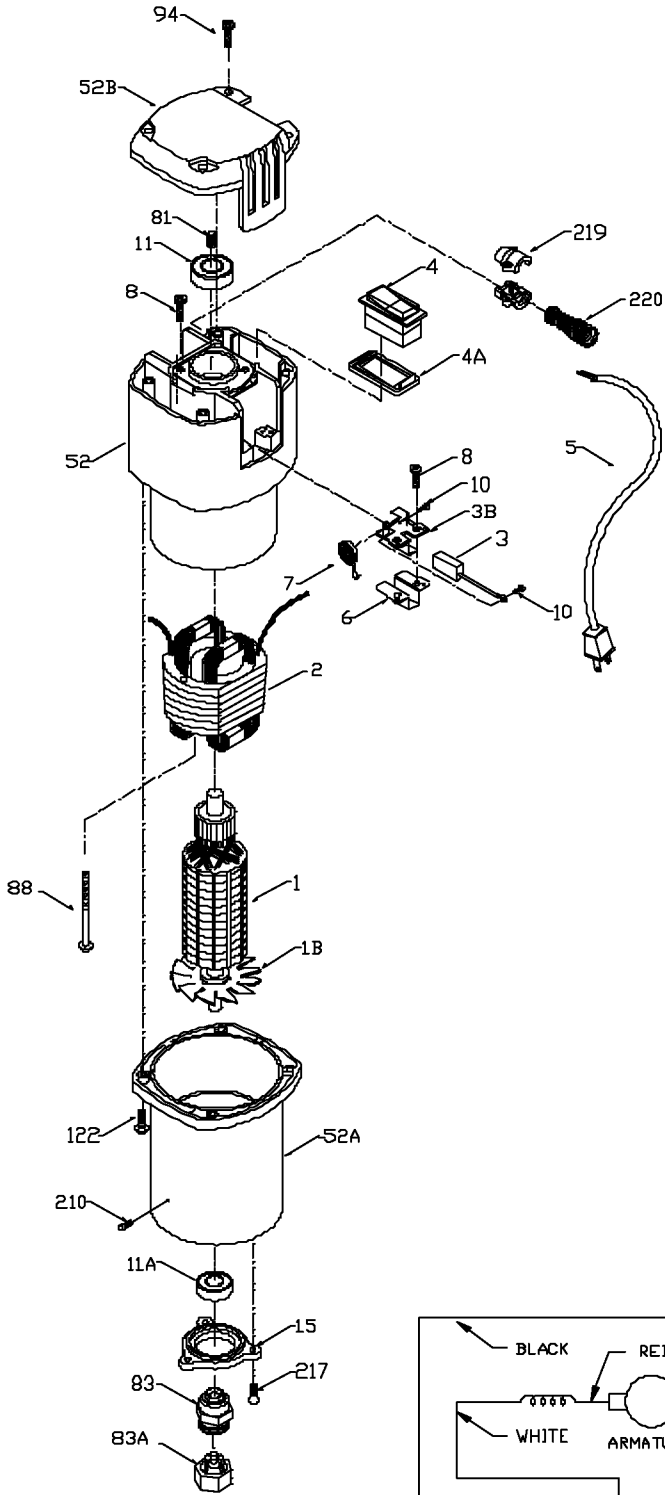

120V OR 220V
WIRING DIAGRAM

75371

Parts List for J-7536 Type 1

Item Number	Part Number	Description	Qty Required
1	881083	ARMATURE (220)	1
1	874474	ARMATURE	1
1	875931	FAN	1
2	000000-00	No Longer Available	1
2	874475	FIELD	1
3	N031634	BRUSH	2
3	698844	BRUSH HOLDER	2
4	873227	ROCKER SWITCH	1
4	873222	PLATE	1
4	876774	SWITCH	1
4	694010	SCREW	10
5	879884	CORD	1
5	698855	CORD	1
5	875691	CORDSET	1
5	683784	TERMINAL	2
5	330079-98	CORD/10FT/14-2SJ	1
6	698874	BRUSH INSULATOR	2
7	698872	SPRING	10
8	882703	SCREW	10
10	852310	SCREW	10
11	330003-75	BEARING, BALL	3
11	146555-01	BEARING, BALL	3
15	698811	BRG RETAINER	3
23	810716	RELIEVER	1
51	A22802	BASE	1
51	698869	BASE	1
52	877297	MOTOR HOUSING	1

Parts List for J-7536 Type 1

Item Number	Part Number	Description	Qty Required
52	A23246	LOWER HOUSING ASSY	1
52	A22442	TOP CAP	1
57	876335	HANDLE SET	1
81	859069	PLUG	1
83	698807	CHUCK	1
83	5140103-66	COLLET ASSY.	1
83	42950	1/2 INCH COLLET ASSY	1
83	876671	COLLET 1/2 INCH	1
83	875893	COLLET NUT	1
83	823030	SNAP-RING	1
84	875050	KNOB	1
88	892778	SCREW	10
94	899411	SCREW	10
122	872520	SCREW	10
206	823374	WASHER	10
206	823374	WASHER	10
210	800980	PIN	4
217	849819	SCREW	10
219	874845	BUSHING KIT	1
219	874514	SCREW	10
220	872766	SPRING-STRAIN RELVR	1
221	A22709	OPEN-END WRENCH	1
221	A22709	OPEN-END WRENCH	1
222	689032	CONNECTOR	1
223	874582	CLAMP KNOB	1
224	695870	BASE-SUB	1
225	698867	DEPTH ADJUST RING	1

Parts List for J-7536 Type 1

Item Number	Part Number	Description	Qty Required
226	800941	SPRING	10
227	698826	RECEPTACLE	1
228	802425	WASHER	10
229	800539	SCREW	10
232	861434	CORD CLAMP	1
233	685526	SCREW	2
236	882703	SCREW	10
238	859384	SCREW	10
239	685526	SCREW	2
239	694126	SCREW	10
241	878262	SCREW	10
242	694681	COVER	1
243	882183	SCREW	10
243	698883	INSERT	2
245	000000-00	No Longer Available	1